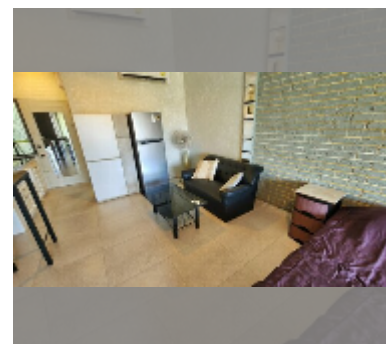

Condo for sale studio 42 m² in Baan Suan Lalana, Pattaya

฿ 1,550,000

UNIT PARAMETERS:

UID	FS-237230
quota	foreign quota
type	studio
size	42m²
floor	4
view	city view

PROJECT PARAMETERS:

district	Jomtien
buildings	9
floors	5
built in	1991
maintenance	฿ 10,080/year

FACILITIES:

General information: resort, meters to beach: 400, minutes to beach: 8, open parking, covered parking.

Swimming pool: swimming pool, kids pool.

Chill zone: chill zone, garden.

Health zone: gym.

Other: CCTV, security.