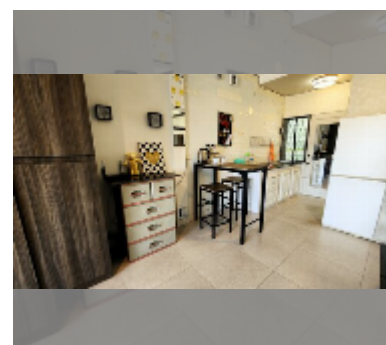

Condo for sale studio 42 m² in Baan Suan Lalana, Pattaya

฿ 1,550,000

UNIT PARAMETERS:

UID	FS-237230
quota	foreign quota
type	studio
size	42m²
floor	4
view	city view

PROJECT PARAMETERS:

district	Jomtien
buildings	9
floors	5
built in	1991
maintenance	฿ 10,080/year

FACILITIES:

General information: resort, meters to beach: 400, minutes to beach: 8, open parking, covered parking.

Swimming pool: swimming pool, kids pool.

Chill zone: chill zone, garden.

Health zone: gym.

Other: CCTV, security.