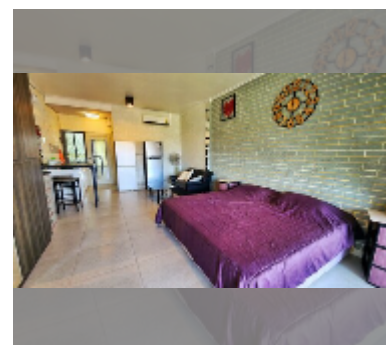

Condo for sale studio 42 m² in Baan Suan Lalana, Pattaya

฿ 1,550,000

UNIT PARAMETERS:

UID	FS-237230
quota	foreign quota
type	studio
size	42m²
floor	4
view	city view

PROJECT PARAMETERS:

district	Jomtien
buildings	9
floors	5
built in	1991
maintenance	฿ 10,080/year

FACILITIES:

General information: resort, meters to beach: 400, minutes to beach: 8, open parking, covered parking.

Swimming pool: swimming pool, kids pool.

Chill zone: chill zone, garden.

Health zone: gym.

Other: CCTV, security.