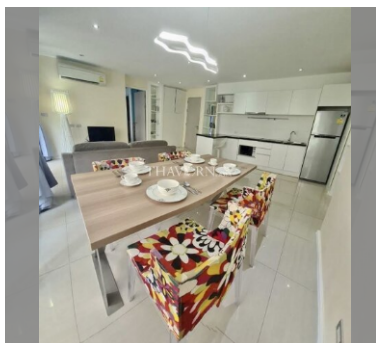

Condo for sale 2 bedroom 72.64 m² in Atlantis Condo Resort, Pattaya

฿ 3,833,000

UNIT PARAMETERS:

UID	FS-237229
quota	foreign quota
type	2 bedroom
size	72.64m²
floor	4
view	city view
transfer fee payer	50/50

PROJECT PARAMETERS:

district	Jomtien
buildings	5
floors	8
built in	2014
maintenance	฿ 30,509/year

FACILITIES:

General information: resort, meters to beach: 500, minutes to beach: 5, open parking, covered parking.

Swimming pool: swimming pool, kids pool, water slides, waterfall, jacuzzi.

Chill zone: chill zone, garden.

Health zone: gym, sauna, hamam.

Other: reception, lobby, clubhouse, games room, kids playgarden, CCTV, security, minimart, laundry.