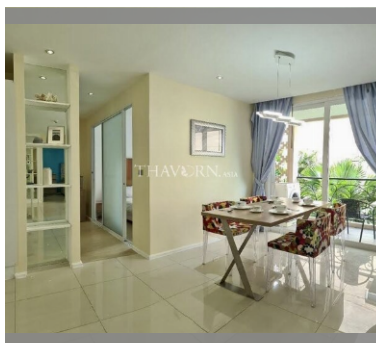

Condo for sale 2 bedroom 72.64 m² in Atlantis Condo Resort, Pattaya

฿ 3,833,000

UNIT PARAMETERS:

UID	FS-237229
quota	foreign quota
type	2 bedroom
size	72.64m²
floor	4
view	city view
transfer fee payer	50/50

PROJECT PARAMETERS:

district	Jomtien
buildings	5
floors	8
built in	2014
maintenance	฿ 30,509/year

FACILITIES:

General information: resort, meters to beach: 500, minutes to beach: 5, open parking, covered parking.

Swimming pool: swimming pool, kids pool, water slides, waterfall, jacuzzi.

Chill zone: chill zone, garden.

Health zone: gym, sauna, hamam.

Other: reception, lobby, clubhouse, games room, kids playgarden, CCTV, security, minimart, laundry.