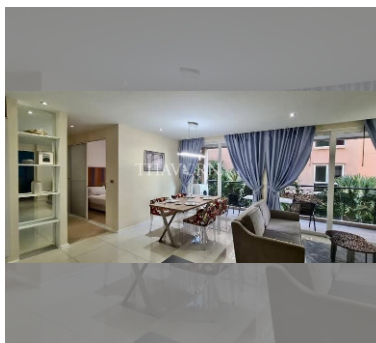

Condo for sale 2 bedroom 72.64 m² in Atlantis Condo Resort, Pattaya

฿ 3,833,000

UNIT PARAMETERS:

UID	FS-237229
quota	foreign quota
type	2 bedroom
size	72.64m²
floor	4
view	city view
quality	not chosen
transfer fee payer	50/50

PROJECT PARAMETERS:

district	Jomtien
buildings	5
floors	8
built in	2014
maintenance	฿ 30,509/year

FACILITIES:

General information: resort, meters to beach: 500, minutes to beach: 5, open parking, covered parking.

Swimming pool: swimming pool, kids pool, water slides, waterfall, jacuzzi.

Chill zone: chill zone, garden.

Health zone: gym, sauna, hamam.

Other: reception, lobby, clubhouse, games room, kids playgarden, CCTV, security, minimart, laundry.