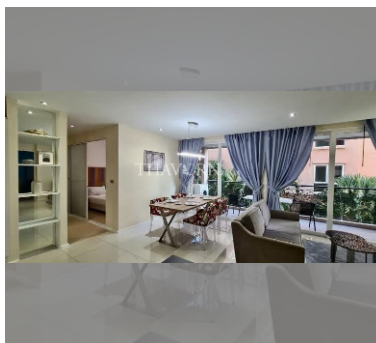

Condo for sale 2 bedroom 72.64 m² in Atlantis Condo Resort, Pattaya

฿ 3,833,000

UNIT PARAMETERS:

UID	FS-237229
quota	foreign quota
type	2 bedroom
size	72.64m ²
floor	4
view	city view
transfer fee payer	50/50

PROJECT PARAMETERS:

district	Jomtien
buildings	5
floors	8
built in	2014
maintenance	฿ 30,509/year

FACILITIES:

General information: resort, meters to beach: 500, minutes to beach: 5, open parking, covered parking.

Swimming pool: swimming pool, kids pool, water slides, waterfall, jacuzzi.

Chill zone: chill zone, garden.

Health zone: gym, sauna, hamam.

Other: reception, lobby, clubhouse, games room, kids playgarden, CCTV, security, minimart, laundry.