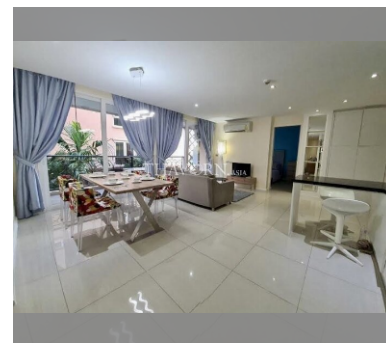

Condo for sale 2 bedroom 72.64 m² in Atlantis Condo Resort, Pattaya

฿ 3,833,000

UNIT PARAMETERS:

UID	FS-237229
quota	foreign quota
type	2 bedroom
size	72.64m ²
floor	4
view	city view
transfer fee payer	50/50

Swimming pool: swimming pool, kids pool, water slides, waterfall, jacuzzi.

Chill zone: chill zone, garden.

Health zone: gym, sauna, hamam.

Other: reception, lobby, clubhouse, games room, kids playgarden, CCTV, security, minimart, laundry.