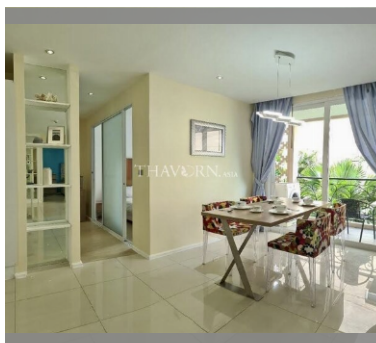

Condo for sale 2 bedroom 72.64 m² in Atlantis Condo Resort, Pattaya

฿ 3,833,000

UNIT PARAMETERS:

UID	FS-237229
quota	foreign quota
type	2 bedroom
size	72.64m²
floor	4
view	city view
quality	not chosen
transfer fee payer	50/50

PROJECT PARAMETERS:

district	Jomtien
buildings	5
floors	8
built in	2014
maintenance	฿ 30,509/year

FACILITIES:

General information: resort, meters to beach: 500, minutes to beach: 5, open parking, covered parking.

Swimming pool: swimming pool, kids pool, water slides, waterfall, jacuzzi.

Chill zone: chill zone, garden.

Health zone: gym, sauna, hamam.

Other: reception, lobby, clubhouse, games room, kids playgarden, CCTV, security, minimart, laundry.