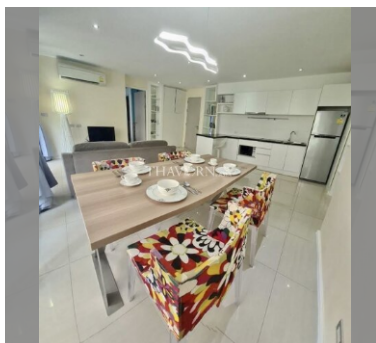

Condo for sale 2 bedroom 72.64 m² in Atlantis Condo Resort, Pattaya

฿ 3,833,000

UNIT PARAMETERS:

UID	FS-237229
quota	foreign quota
type	2 bedroom
size	72.64m²
floor	4
view	city view
quality	not chosen
transfer fee payer	50/50

PROJECT PARAMETERS:

district	Jomtien
buildings	5
floors	8
built in	2014
maintenance	฿ 30,509/year

FACILITIES:

General information: resort, meters to beach: 500, minutes to beach: 5, open parking, covered parking.

Swimming pool: swimming pool, kids pool, water slides, waterfall, jacuzzi.

Chill zone: chill zone, garden.

Health zone: gym, sauna, hamam.

Other: reception, lobby, clubhouse, games room, kids playgarden, CCTV, security, minimart, laundry.