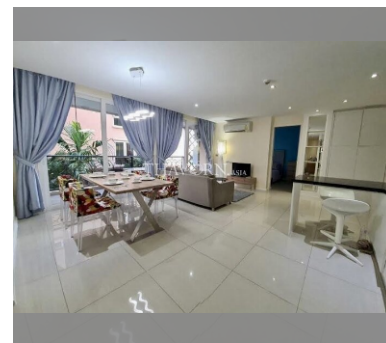

Condo for sale 2 bedroom 72.64 m² in Atlantis Condo Resort, Pattaya

฿ 3,833,000

UNIT PARAMETERS:

UID	FS-237229
quota	foreign quota
type	2 bedroom
size	72.64m²
floor	4
view	city view
quality	not chosen
transfer fee payer	50/50

PROJECT PARAMETERS:

district	Jomtien
buildings	5
floors	8
built in	2014
maintenance	฿ 30,509/year

FACILITIES:

General information: resort, meters to beach: 500, minutes to beach: 5, open parking, covered parking.

Swimming pool: swimming pool, kids pool, water slides, waterfall, jacuzzi.

Chill zone: chill zone, garden.

Health zone: gym, sauna, hamam.

Other: reception, lobby, clubhouse, games room, kids playgarden, CCTV, security, minimart, laundry.