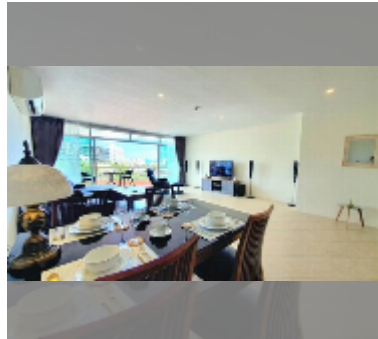

Condo for sale 1 bedroom 96 m² in Executive Residence 4, Pattaya

฿ 6,000,000

UNIT PARAMETERS:

UID	FS-235520
quota	foreign quota
type	1 bedroom
size	96m ²
floor	5
view	sea view

PROJECT PARAMETERS:

district	Pratumnak
buildings	1
floors	7
built in	2010

FACILITIES:

General information: lowrise, underground parking.

Swimming pool: swimming pool, kids pool, jacuzzi.

Chill zone: chill zone, garden.

Health zone: gym.

Other: reception, lobby, CCTV, security.

[details](#)