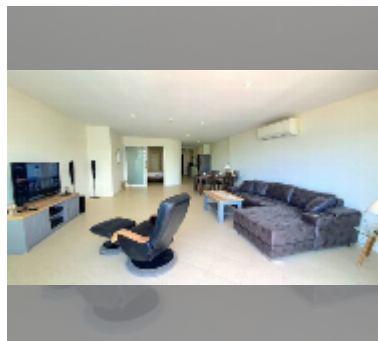

Condo for sale 1 bedroom 96 m² in Executive Residence 4, Pattaya

฿ 6,000,000

UNIT PARAMETERS:

UID	FS-235520
quota	foreign quota
type	1 bedroom
size	96m ²
floor	5
view	sea view

PROJECT PARAMETERS:

district	Pratumnak
buildings	1
floors	7
built in	2010

FACILITIES:

General information: lowrise, underground parking.

Swimming pool: swimming pool, kids pool, jacuzzi.

Chill zone: chill zone, garden.

Health zone: gym.

Other: reception, lobby, CCTV, security.

[details](#)