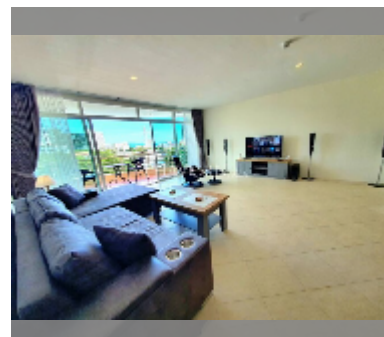

Condo for sale 1 bedroom 96 m² in Executive Residence 4, Pattaya

฿ 6,000,000

UNIT PARAMETERS:

UID	FS-235520
quota	foreign quota
type	1 bedroom
size	96m ²
floor	5
view	sea view

PROJECT PARAMETERS:

district	Pratumnak
buildings	1
floors	7
built in	2010

FACILITIES:

General information: lowrise, underground parking.

Swimming pool: swimming pool, kids pool, jacuzzi.

Chill zone: chill zone, garden.

Health zone: gym.

Other: reception, lobby, CCTV, security.

details