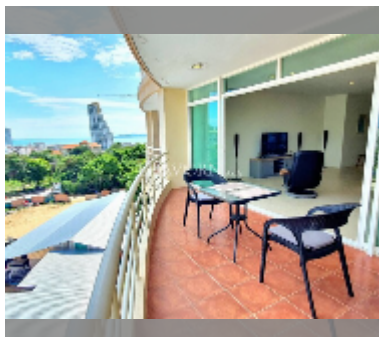

Condo for sale 1 bedroom 96 m² in Executive Residence 4, Pattaya

฿ 6,000,000

UNIT PARAMETERS:

UID	FS-235520
quota	foreign quota
type	1 bedroom
size	96m ²
floor	5
view	sea view

PROJECT PARAMETERS:

district	Pratumnak
buildings	1
floors	7
built in	2010

FACILITIES:

General information: lowrise, underground parking.

Swimming pool: swimming pool, kids pool, jacuzzi.

Chill zone: chill zone, garden.

Health zone: gym.

Other: reception, lobby, CCTV, security.

details