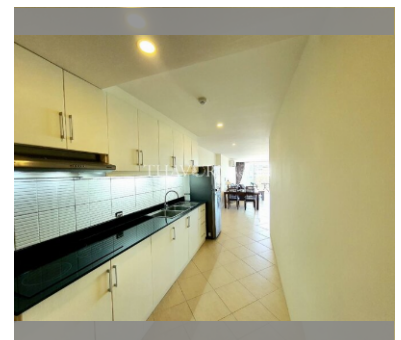

Condo for sale 1 bedroom 96 m² in Executive Residence 4, Pattaya

฿ 6,000,000

UNIT PARAMETERS:

UID	FS-235520
quota	foreign quota
type	1 bedroom
size	96m²
floor	5
view	sea view
transfer fee payer	Seller and buyer 50/50

PROJECT PARAMETERS:

district	Pratumnak
buildings	1
floors	7
built in	2010

FACILITIES:

General information: lowrise, underground parking.

Swimming pool: swimming pool, kids pool, jacuzzi.

Health zone: gym.

Other: reception, lobby, CCTV, security.