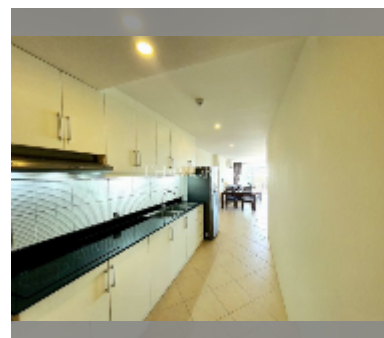

Condo for sale 1 bedroom 96 m² in Executive Residence 4, Pattaya

฿ 6,000,000

UNIT PARAMETERS:

UID	FS-235520
quota	foreign quota
type	1 bedroom
size	96m²
floor	5
view	sea view

PROJECT PARAMETERS:

district	Pratumnak
buildings	1
floors	7
built in	2010

FACILITIES:

General information: lowrise, underground parking.

Swimming pool: swimming pool, kids pool, jacuzzi.

Chill zone: chill zone, garden.

Health zone: gym.

Other: reception, lobby, CCTV, security.