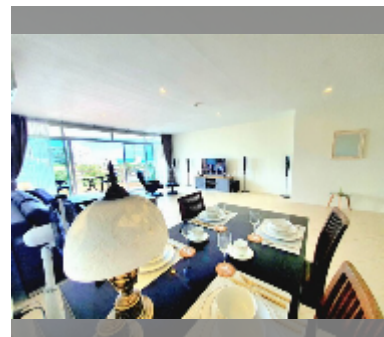

Condo for sale 1 bedroom 96 m² in Executive Residence 4, Pattaya

฿ 6,000,000

UNIT PARAMETERS:

UID	FS-235520
quota	foreign quota
type	1 bedroom
size	96m ²
floor	5
view	sea view

PROJECT PARAMETERS:

district	Pratumnak
buildings	1
floors	7
built in	2010

FACILITIES:

General information: lowrise, underground parking.

Swimming pool: swimming pool, kids pool, jacuzzi.

Chill zone: chill zone, garden.

Health zone: gym.

Other: reception, lobby, CCTV, security.

details