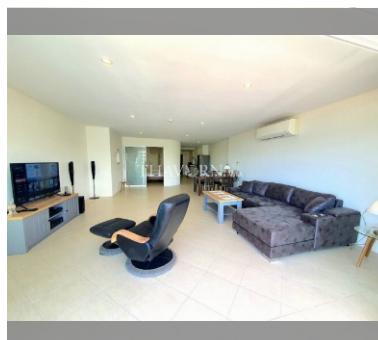

Condo for sale 1 bedroom 96 m² in Executive Residence 4, Pattaya

฿ 6,000,000

UNIT PARAMETERS:

| | |
|--------------------|------------------------|
| UID | FS-235520 |
| quota | foreign quota |
| type | 1 bedroom |
| size | 96m ² |
| floor | 5 |
| view | sea view |
| transfer fee payer | Seller and buyer 50/50 |

Health zone: gym.

Other: reception, lobby, CCTV, security.

details