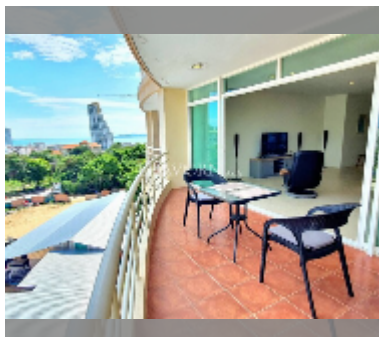

Condo for sale 1 bedroom 96 m² in Executive Residence 4, Pattaya

฿ 6,000,000

UNIT PARAMETERS:

UID	FS-235520
quota	foreign quota
type	1 bedroom
size	96m ²
floor	5
view	sea view

PROJECT PARAMETERS:

district	Pratumnak
buildings	1
floors	7
built in	2010

FACILITIES:

General information: lowrise, underground parking.

Swimming pool: swimming pool, kids pool, jacuzzi.

Chill zone: chill zone, garden.

Health zone: gym.

Other: reception, lobby, CCTV, security.

[details](#)