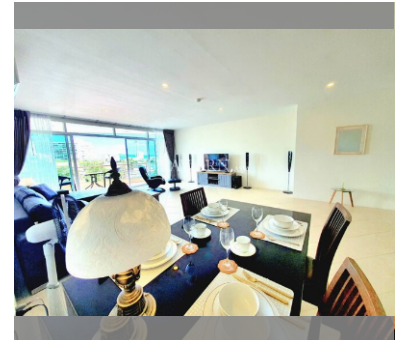

Condo for sale 1 bedroom 96 m² in Executive Residence 4, Pattaya

฿ 6,000,000

UNIT PARAMETERS:

UID	FS-235520
quota	foreign quota
type	1 bedroom
size	96m²
floor	5
view	sea view
transfer fee payer	Seller and buyer 50/50

PROJECT PARAMETERS:

district	Pratumnak
buildings	1
floors	7
built in	2010

FACILITIES:

General information: lowrise, underground parking.

Swimming pool: swimming pool, kids pool, jacuzzi.

Health zone: gym.

Other: reception, lobby, CCTV, security.