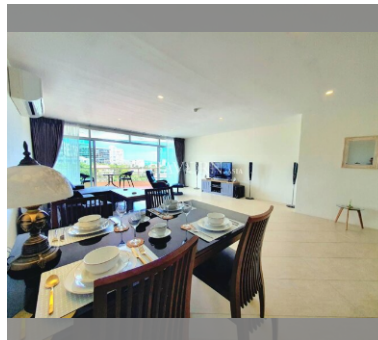

Condo for sale 1 bedroom 96 m² in Executive Residence 4, Pattaya

฿ 6,000,000

UNIT PARAMETERS:

UID	FS-235520
quota	foreign quota
type	1 bedroom
size	96m²
floor	5
view	sea view
transfer fee payer	Seller and buyer 50/50

PROJECT PARAMETERS:

district	Pratumnak
buildings	1
floors	7
built in	2010

FACILITIES:

General information: lowrise, underground parking.

Swimming pool: swimming pool, kids pool, jacuzzi.

Health zone: gym.

Other: reception, lobby, CCTV, security.