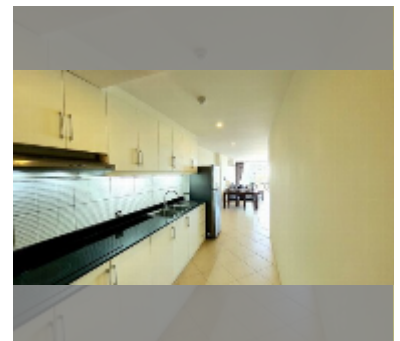

Condo for sale 1 bedroom 96 m² in Executive Residence 4, Pattaya

฿ 6,000,000

UNIT PARAMETERS:

UID	FS-235520
quota	foreign quota
type	1 bedroom
size	96m²
floor	5
view	sea view

PROJECT PARAMETERS:

district	Pratumnak
buildings	1
floors	7
built in	2010

FACILITIES:

General information: lowrise, underground parking.

Swimming pool: swimming pool, kids pool, jacuzzi.

Chill zone: chill zone, garden.

Health zone: gym.

Other: reception, lobby, CCTV, security.