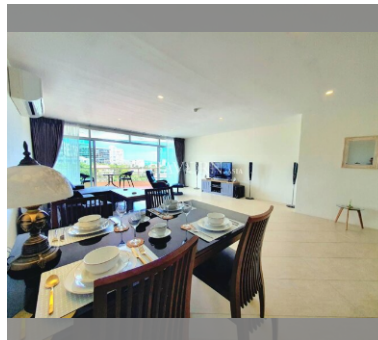

Condo for sale 1 bedroom 96 m² in Executive Residence 4, Pattaya

฿ 6,000,000

UNIT PARAMETERS:

| | |
|--------------------|------------------------|
| UID | FS-235520 |
| quota | foreign quota |
| type | 1 bedroom |
| size | 96m ² |
| floor | 5 |
| view | sea view |
| transfer fee payer | Seller and buyer 50/50 |

Health zone: gym.

Other: reception, lobby, CCTV, security.

details