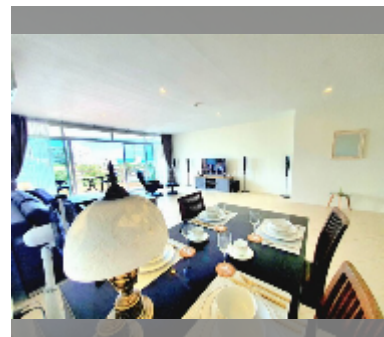

Condo for sale 1 bedroom 96 m² in Executive Residence 4, Pattaya

฿ 6,000,000

UNIT PARAMETERS:

UID	FS-235520
quota	foreign quota
type	1 bedroom
size	96m ²
floor	5
view	sea view

PROJECT PARAMETERS:

district	Pratumnak
buildings	1
floors	7
built in	2010

FACILITIES:

General information: lowrise, underground parking.

Swimming pool: swimming pool, kids pool, jacuzzi.

Chill zone: chill zone, garden.

Health zone: gym.

Other: reception, lobby, CCTV, security.

[details](#)