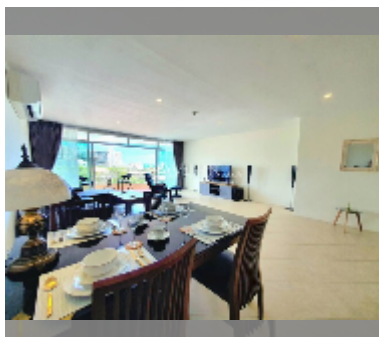

Condo for sale 1 bedroom 96 m² in Executive Residence 4, Pattaya

฿ 6,000,000

UNIT PARAMETERS:

UID	FS-235520
quota	foreign quota
type	1 bedroom
size	96m ²
floor	5
view	sea view

PROJECT PARAMETERS:

district	Pratumnak
buildings	1
floors	7
built in	2010

FACILITIES:

General information: lowrise, underground parking.

Swimming pool: swimming pool, kids pool, jacuzzi.

Chill zone: chill zone, garden.

Health zone: gym.

Other: reception, lobby, CCTV, security.

[details](#)