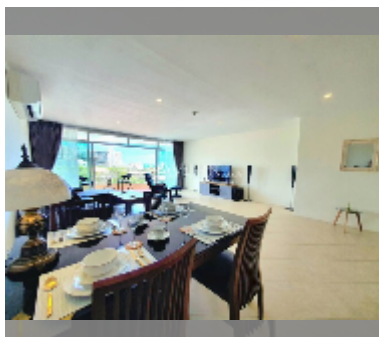

Condo for sale 1 bedroom 96 m² in Executive Residence 4, Pattaya

฿ 6,000,000

UNIT PARAMETERS:

UID	FS-235520
quota	foreign quota
type	1 bedroom
size	96m ²
floor	5
view	sea view

PROJECT PARAMETERS:

district	Pratumnak
buildings	1
floors	7
built in	2010

FACILITIES:

General information: lowrise, underground parking.

Swimming pool: swimming pool, kids pool, jacuzzi.

Chill zone: chill zone, garden.

Health zone: gym.

Other: reception, lobby, CCTV, security.

details