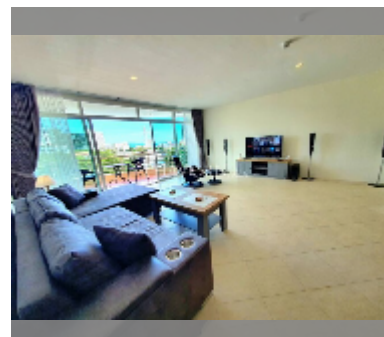

Condo for sale 1 bedroom 96 m² in Executive Residence 4, Pattaya

฿ 6,000,000

UNIT PARAMETERS:

UID	FS-235520
quota	foreign quota
type	1 bedroom
size	96m²
floor	5
view	sea view

PROJECT PARAMETERS:

district	Pratumnak
buildings	1
floors	7
built in	2010

FACILITIES:

General information: lowrise, underground parking.

Swimming pool: swimming pool, kids pool, jacuzzi.

Chill zone: chill zone, garden.

Health zone: gym.

Other: reception, lobby, CCTV, security.