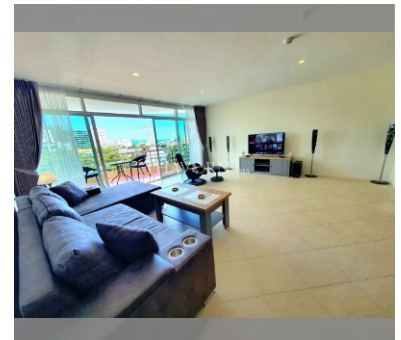

Condo for sale 1 bedroom 96 m² in Executive Residence 4, Pattaya

฿ 6,000,000

UNIT PARAMETERS:

UID	FS-235520
quota	foreign quota
type	1 bedroom
size	96m²
floor	5
view	sea view
transfer fee payer	Seller and buyer 50/50

PROJECT PARAMETERS:

district	Pratumnak
buildings	1
floors	7
built in	2010

FACILITIES:

General information: lowrise, underground parking.

Swimming pool: swimming pool, kids pool, jacuzzi.

Health zone: gym.

Other: reception, lobby, CCTV, security.