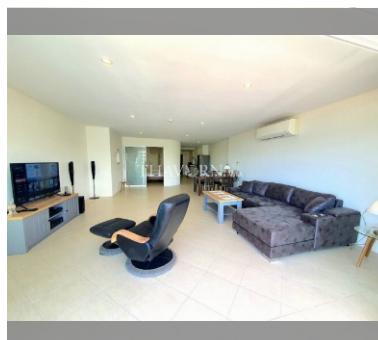

Condo for sale 1 bedroom 96 m² in Executive Residence 4, Pattaya

฿ 6,000,000

UNIT PARAMETERS:

UID	FS-235520
quota	foreign quota
type	1 bedroom
size	96m²
floor	5
view	sea view
transfer fee payer	Seller and buyer 50/50

PROJECT PARAMETERS:

district	Pratumnak
buildings	1
floors	7
built in	2010

FACILITIES:

General information: lowrise, underground parking.

Swimming pool: swimming pool, kids pool, jacuzzi.

Health zone: gym.

Other: reception, lobby, CCTV, security.