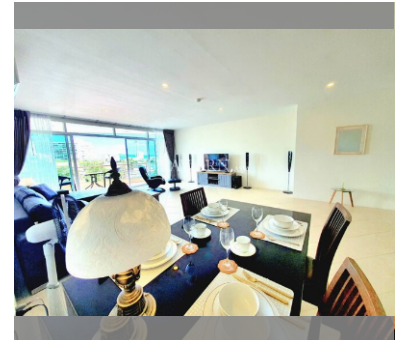

Condo for sale 1 bedroom 96 m² in Executive Residence 4, Pattaya

฿ 6,000,000

UNIT PARAMETERS:

| | |
|--------------------|------------------------|
| UID | FS-235520 |
| quota | foreign quota |
| type | 1 bedroom |
| size | 96m ² |
| floor | 5 |
| view | sea view |
| transfer fee payer | Seller and buyer 50/50 |

Health zone: gym.

Other: reception, lobby, CCTV, security.

details