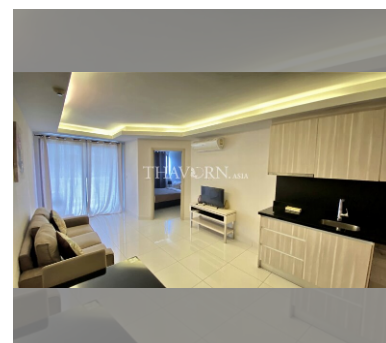

Condo for sale 1 bedroom 43.82 m² in Laguna Beach Resort, Pattaya

฿ 1,950,000

UNIT PARAMETERS:

UID	FS-235517
quota	foreign quota
type	1 bedroom
size	43.82m²
floor	8
view	pool view
transfer fee payer	50/50

PROJECT PARAMETERS:

district	Jomtien
buildings	3
floors	8
built in	2015
maintenance	฿ 18,404/year

FACILITIES:

General information: resort, meters to beach: 500, underground parking.

Swimming pool: swimming pool, kids pool, water slides, waterfall, jacuzzi, sunbathing area, artificial beach.

Chill zone: chill zone, garden.

Health zone: gym.

Other: reception, clubhouse, kids playgarden, security, minimart, laundry.