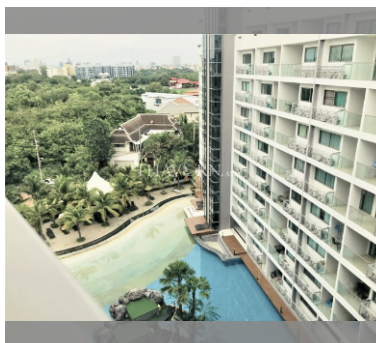

Condo for sale 1 bedroom 43.82 m² in Laguna Beach Resort, Pattaya

฿ 1,950,000

UNIT PARAMETERS:

UID	FS-235517
quota	foreign quota
type	1 bedroom
size	43.82m ²
floor	8
view	pool view
transfer fee payer	50/50

PROJECT PARAMETERS:

district	Jomtien
buildings	3
floors	8
built in	2015
maintenance	฿ 18,404/year

FACILITIES:

General information: resort, meters to beach: 500, underground parking.

Swimming pool: swimming pool, kids pool, water slides, waterfall, jacuzzi, sunbathing area, artificial beach.

Chill zone: chill zone, garden.

Health zone: gym.

Other: reception, clubhouse, kids playgarden, security, minimart, laundry.

details