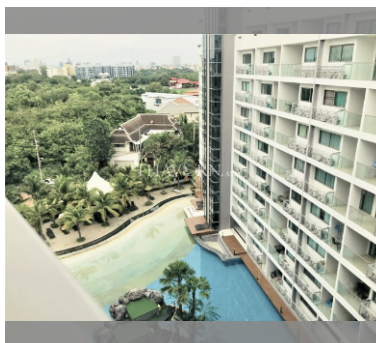

Condo for sale 1 bedroom 43.82 m² in Laguna Beach Resort, Pattaya

฿ 1,950,000

UNIT PARAMETERS:

UID	FS-235517
quota	foreign quota
type	1 bedroom
size	43.82m ²
floor	8
view	pool view
transfer cost	
transfer fee payer	50/50
additional cost	

PROJECT PARAMETERS:

district	Jomtien
buildings	3
floors	8
built in	2015
maintenance	฿ 18,404/year

FACILITIES:

General information: resort, meters to beach: 500, underground parking.

Swimming pool: swimming pool, kids pool, water slides, waterfall, jacuzzi, sunbathing area, artificial beach.

Chill zone: chill zone, garden.

Health zone: gym.

Other: reception, clubhouse, kids playgarden, security, minimart, laundry.

details