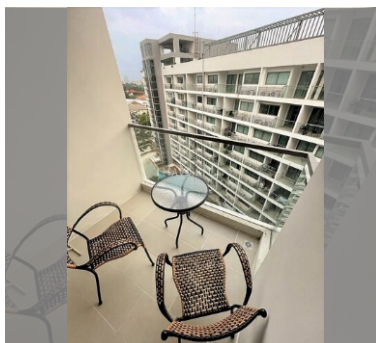

Condo for sale 1 bedroom 43.82 m² in Laguna Beach Resort, Pattaya

฿ 1,950,000

UNIT PARAMETERS:

UID	FS-235517
quota	foreign quota
type	1 bedroom
size	43.82m ²
floor	8
view	pool view
transfer cost	
transfer fee payer	50/50
additional cost	

PROJECT PARAMETERS:

district	Jomtien
buildings	3
floors	8
built in	2015
maintenance	฿ 18,404/year

FACILITIES:

General information: resort, meters to beach: 500, underground parking.

Swimming pool: swimming pool, kids pool, water slides, waterfall, jacuzzi, sunbathing area, artificial beach.

Chill zone: chill zone, garden.

Health zone: gym.

Other: reception, clubhouse, kids playgarden, security, minimart, laundry.

details