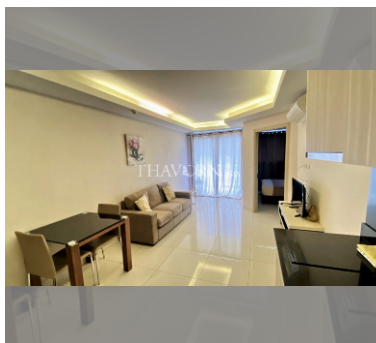

Condo for sale 1 bedroom 43.82 m² in Laguna Beach Resort, Pattaya

฿ 1,950,000

UNIT PARAMETERS:

UID	FS-235517
quota	foreign quota
type	1 bedroom
size	43.82m²
floor	8
view	pool view
transfer cost	
transfer fee payer	50/50
additional cost	

PROJECT PARAMETERS:

district	Jomtien
buildings	3
floors	8
built in	2015
maintenance	฿ 18,404/year

FACILITIES:

General information: resort, meters to beach: 500, underground parking.

Swimming pool: swimming pool, kids pool, water slides, waterfall, jacuzzi, sunbathing area, artificial beach.

Chill zone: chill zone, garden.

Health zone: gym.

Other: reception, clubhouse, kids playgarden, security, minimart, laundry.