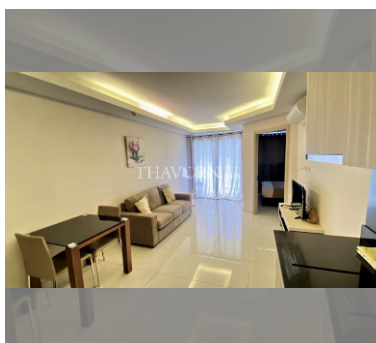

Condo for sale 1 bedroom 43.82 m² in Laguna Beach Resort, Pattaya

฿ 1,950,000

UNIT PARAMETERS:

UID	FS-235517
quota	foreign quota
type	1 bedroom
size	43.82m²
floor	8
view	pool view
transfer fee payer	50/50

PROJECT PARAMETERS:

district	Jomtien
buildings	3
floors	8
built in	2015
maintenance	฿ 18,404/year

FACILITIES:

General information: resort, meters to beach: 500, underground parking.

Swimming pool: swimming pool, kids pool, water slides, waterfall, jacuzzi, sunbathing area, artificial beach.

Chill zone: chill zone, garden.

Health zone: gym.

Other: reception, clubhouse, kids playgarden, security, minimart, laundry.