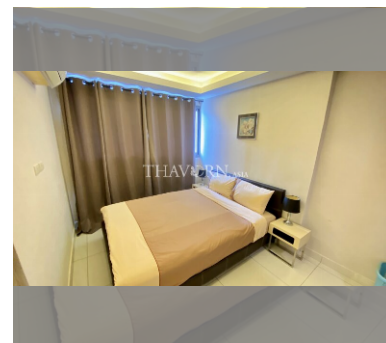

Condo for sale 1 bedroom 43.82 m² in Laguna Beach Resort, Pattaya

฿ 1,950,000

UNIT PARAMETERS:

UID	FS-235517
quota	foreign quota
type	1 bedroom
size	43.82m²
floor	8
view	pool view
transfer cost	
transfer fee payer	50/50
additional cost	

PROJECT PARAMETERS:

district	Jomtien
buildings	3
floors	8
built in	2015
maintenance	฿ 18,404/year

FACILITIES:

General information: resort, meters to beach: 500, underground parking.

Swimming pool: swimming pool, kids pool, water slides, waterfall, jacuzzi, sunbathing area, artificial beach.

Chill zone: chill zone, garden.

Health zone: gym.

Other: reception, clubhouse, kids playgarden, security, minimart, laundry.