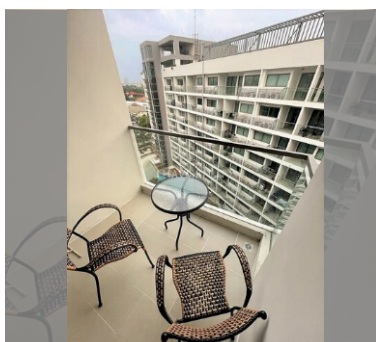

Condo for sale 1 bedroom 43.82 m² in Laguna Beach Resort, Pattaya

฿ 1,950,000

UNIT PARAMETERS:

UID	FS-235517
quota	foreign quota
type	1 bedroom
size	43.82m ²
floor	8
view	pool view
transfer fee payer	50/50

PROJECT PARAMETERS:

district	Jomtien
buildings	3
floors	8
built in	2015
maintenance	฿ 18,404/year

FACILITIES:

General information: resort, meters to beach: 500, underground parking.

Swimming pool: swimming pool, kids pool, water slides, waterfall, jacuzzi, sunbathing area, artificial beach.

Chill zone: chill zone, garden.

Health zone: gym.

Other: reception, clubhouse, kids playgarden, security, minimart, laundry.

details