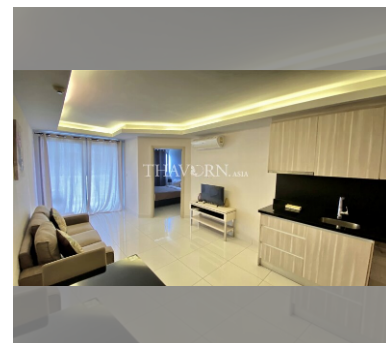

Condo for sale 1 bedroom 43.82 m² in Laguna Beach Resort, Pattaya

฿ 1,950,000

UNIT PARAMETERS:

UID	FS-235517
quota	foreign quota
type	1 bedroom
size	43.82m²
floor	8
view	pool view
transfer cost	
transfer fee payer	50/50
additional cost	

PROJECT PARAMETERS:

district	Jomtien
buildings	3
floors	8
built in	2015
maintenance	฿ 18,404/year

FACILITIES:

General information: resort, meters to beach: 500, underground parking.

Swimming pool: swimming pool, kids pool, water slides, waterfall, jacuzzi, sunbathing area, artificial beach.

Chill zone: chill zone, garden.

Health zone: gym.

Other: reception, clubhouse, kids playgarden, security, minimart, laundry.