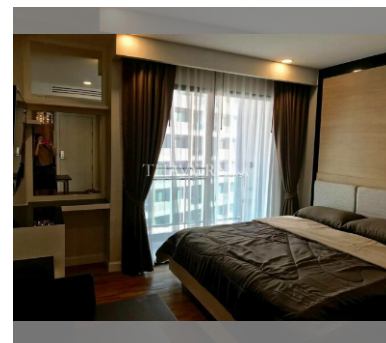

Condo for sale studio 26 m² in Dusit Grand Park, Pattaya

฿ 1,590,000

UNIT PARAMETERS:

UID	FS-235443
quota	thai quota
type	studio
size	26m²
floor	7
view	pool view
quality	not chosen
transfer fee payer	50/50

PROJECT PARAMETERS:

district	Jomtien
buildings	6
floors	8
built in	2015
maintenance	฿ 10,920/year

FACILITIES:

General information: resort, meters to

beach: 500, minutes to beach: 10,

underground parking, open parking.

Swimming pool: swimming pool, kids pool, water slides, waterfall, jacuzzi.

Chill zone: chill zone, garden.

Health zone: gym, sauna.

Other: lobby, clubhouse, CCTV, security, room service.