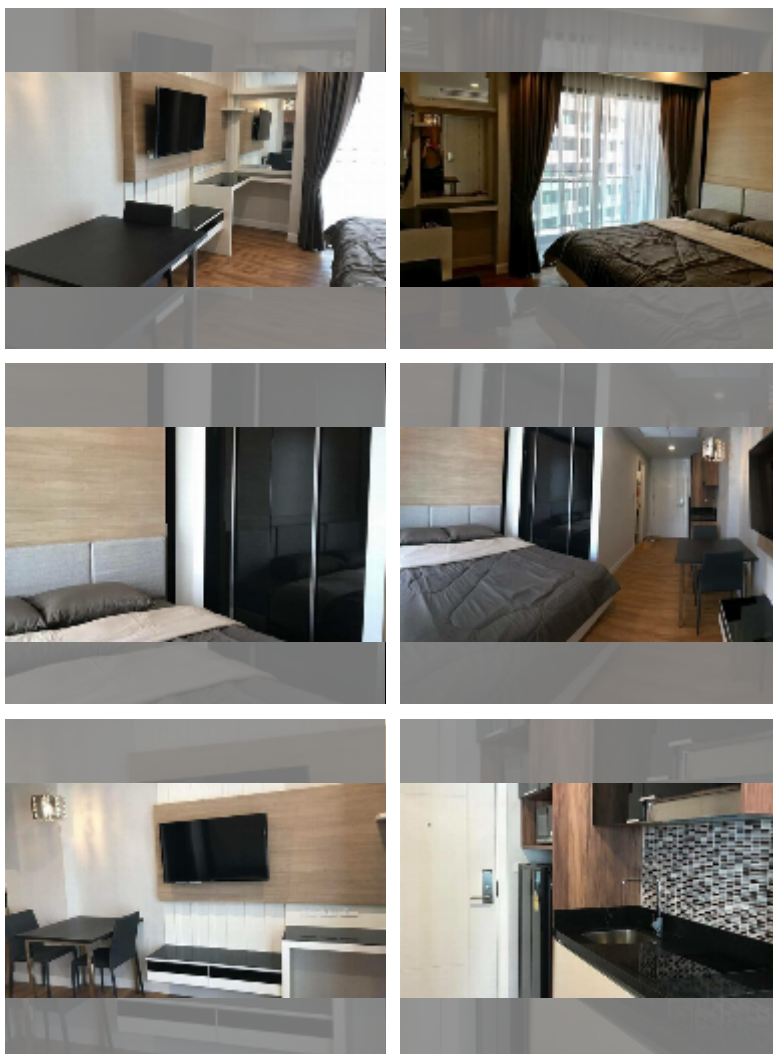

Condo for sale studio 26 m² in Dusit Grand Park, Pattaya

฿ 1,690,000

UNIT PARAMETERS:

UID	FS-235443
quota	thai quota
type	studio
size	26m²
floor	6
view	pool view
quality	good
online viewing	yes

PROJECT PARAMETERS:

district	Jomtien
buildings	6
floors	8
built in	2015
maintenance	฿ 10,920/year

FACILITIES:

General information: resort, meters to beach: 500, minutes to beach: 10, underground parking, open parking.

Swimming pool: swimming pool, kids pool, water slides, waterfall, jacuzzi.

Chill zone: chill zone, garden.

Health zone: gym, sauna.

Other: lobby, clubhouse, CCTV, security, room service.