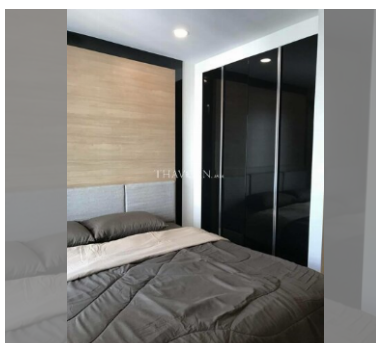

Condo for sale studio 26 m² in Dusit Grand Park, Pattaya

฿ 1,590,000

UNIT PARAMETERS:

UID	FS-235443
quota	thai quota
type	studio
size	26m²
floor	7
view	pool view
quality	not chosen
transfer fee payer	50/50

PROJECT PARAMETERS:

district	Jomtien
buildings	6
floors	8
built in	2015
maintenance	฿ 10,920/year

FACILITIES:

General information: resort, meters to

beach: 500, minutes to beach: 10,

underground parking, open parking.

Swimming pool: swimming pool, kids pool, water slides, waterfall, jacuzzi.

Chill zone: chill zone, garden.

Health zone: gym, sauna.

Other: lobby, clubhouse, CCTV, security, room service.