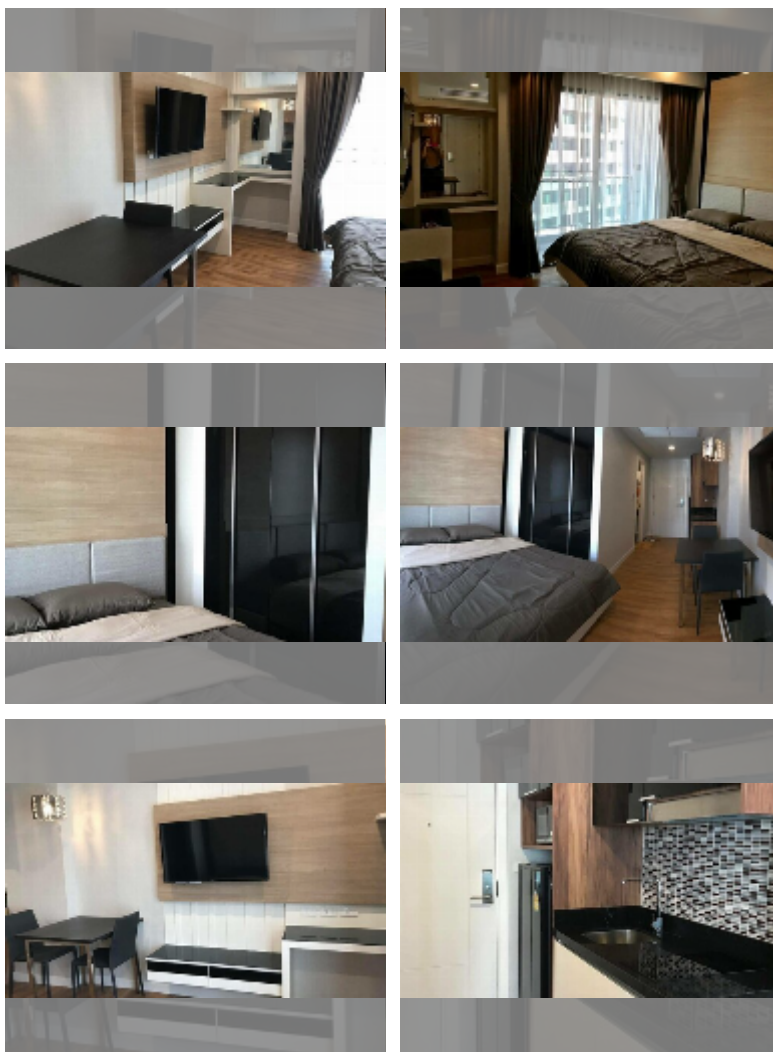

Condo for sale studio 26 m² in Dusit Grand Park, Pattaya

฿ 1,690,000

UNIT PARAMETERS:

UID	FS-235443
quota	thai quota
type	studio
size	26m²
floor	6
view	pool view
quality	good
online viewing	yes

PROJECT PARAMETERS:

district	Jomtien
buildings	6
floors	8
built in	2015
maintenance	฿ 10,920/year

FACILITIES:

General information: resort, meters to beach: 500, minutes to beach: 10, underground parking, open parking.

Swimming pool: swimming pool, kids pool, water slides, waterfall, jacuzzi.

Chill zone: chill zone, garden.

Health zone: gym, sauna.

Other: lobby, clubhouse, CCTV, security, room service.