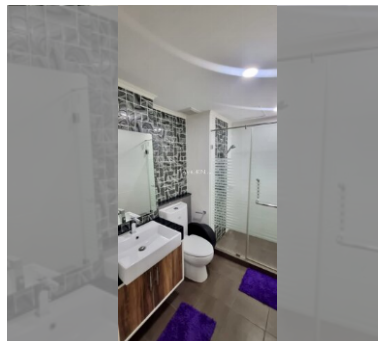

Condo for sale 1 bedroom 36 m² in Dusit Grand Park, Pattaya

฿ 2,200,000

UNIT PARAMETERS:

UID	FS-235382
quota	foreign quota
type	1 bedroom
size	36m²
floor	8
view	pool view
transfer fee payer	50/50

PROJECT PARAMETERS:

district	Jomtien
buildings	6
floors	8
built in	2015
maintenance	฿ 15,120/year

FACILITIES:

General information: resort, meters to beach: 500, minutes to beach: 10, underground parking, open parking.

Swimming pool: swimming pool, kids pool, water slides, waterfall, jacuzzi.

Chill zone: chill zone, garden.

Health zone: gym, sauna.

Other: lobby, clubhouse, CCTV, security, room service.