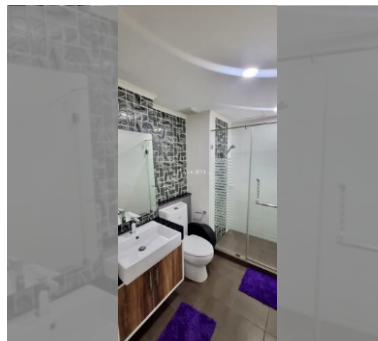

Condo for sale 1 bedroom 36 m² in Dusit Grand Park, Pattaya

฿ 2,200,000

UNIT PARAMETERS:

UID	FS-235382
quota	foreign quota
type	1 bedroom
size	36m²
floor	8
view	pool view
transfer cost	
transfer fee payer	50/50
additional cost	

PROJECT PARAMETERS:

district	Jomtien
buildings	6
floors	8
built in	2015
maintenance	฿ 15,120/year

FACILITIES:

General information: resort, meters to beach: 500, minutes to beach: 10, underground parking, open parking.

Swimming pool: swimming pool, kids pool, water slides, waterfall, jacuzzi.

Chill zone: chill zone, garden.

Health zone: gym, sauna.

Other: lobby, clubhouse, CCTV, security, room service.