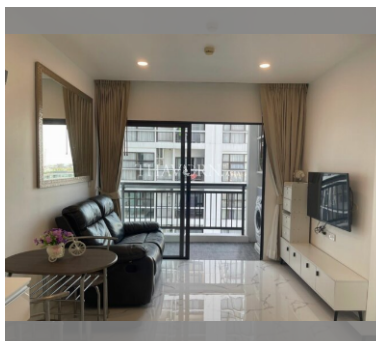

Condo for sale 1 bedroom 35 m² in Treetops Pattaya, Pattaya

฿ 2,940,000

UNIT PARAMETERS:

UID	FS-235361
quota	foreign quota
type	1 bedroom
size	35m²
floor	12
view	partial sea view
transfer cost	
transfer fee payer	
additional cost	

PROJECT PARAMETERS:

district	Thappraya
buildings	1
floors	12
built in	2015
maintenance	฿ 16,800/year