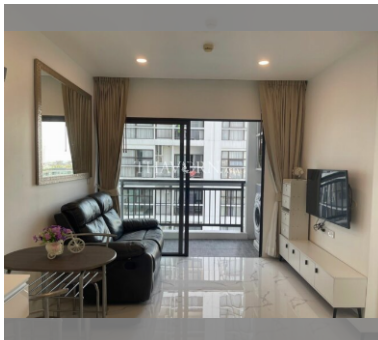

Condo for sale 1 bedroom 35 m² in Treetops Pattaya, Pattaya

฿ 2,940,000

UNIT PARAMETERS:

UID	FS-235361
quota	foreign quota
type	1 bedroom
size	35m²
floor	12
view	partial sea view

PROJECT PARAMETERS:

district	Thappraya
buildings	1
floors	12
built in	2015
maintenance	฿ 16,800/year