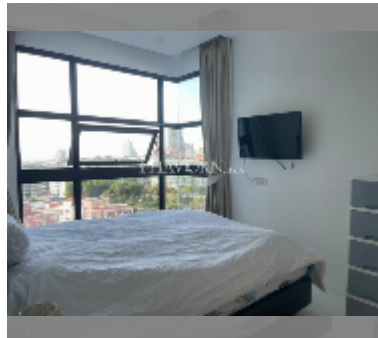

Condo for sale 1 bedroom 35 m² in Treetops Pattaya, Pattaya

฿ 2,940,000

UNIT PARAMETERS:

UID	FS-235361
quota	foreign quota
type	1 bedroom
size	35m ²
floor	12
view	partial sea view

PROJECT PARAMETERS:

district	Thappraya
buildings	1
floors	12
built in	2015
maintenance	฿ 16,800/year