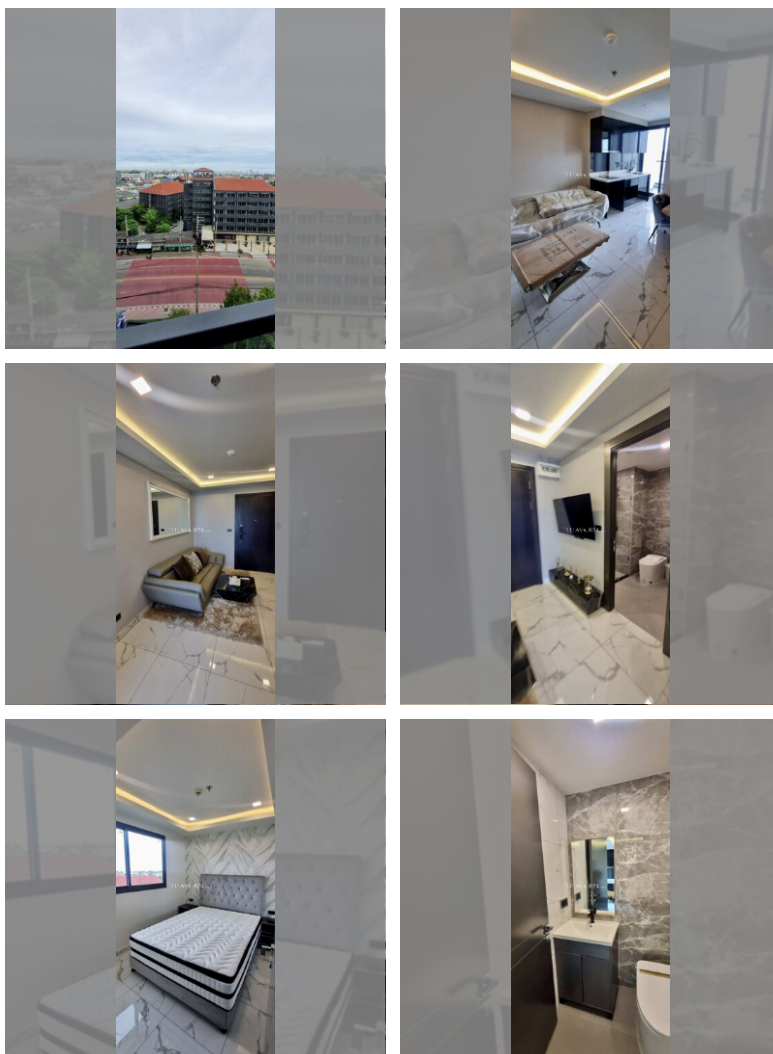

Condo for sale 1 bedroom 27 m² in Arcadia Millennium Tower, Pattaya

Discover the perfect blend of comfort and luxury with the "1 Bedroom Condo for Sale in Arcadia Millennium Tower, Pattaya." Located in the heart of Central Pattaya, this exquisite property is part of the newly constructed Arcadia Millennium Tower, a development that promises modern living and exceptional quality. This condo is situated on the 12th floor of a 46-story tower, providing a serene escape with stunning views of the vibrant city. Spanning 27 m², the space is optimally utilized, offering a cozy yet elegant living environment. The condo comes fully furnished, featuring stylish and contemporary furniture and fixtures, ready for you to move in without the hassle of setting up. Priced at 3,280,000, this property is not only an ideal ...

฿ 3,280,000

UNIT PARAMETERS:

UID	FS-235359
quota	foreign quota
type	1 bedroom
size	27m²
floor	12
view	sea view
quality	not chosen
transfer cost	
transfer fee payer	50/50
additional cost	

PROJECT PARAMETERS:

district	Central Pattaya
buildings	1
floors	46
built in	2022
maintenance	฿ 12,960/year

FACILITIES:

General information: highrise, open parking.

Swimming pool: swimming pool, rooftop pool.

Chill zone: chill zone, garden, rooftop chillout.

Health zone: gym, sauna, SPA.

Other: lobby, games room, CCTV, security, laundry.