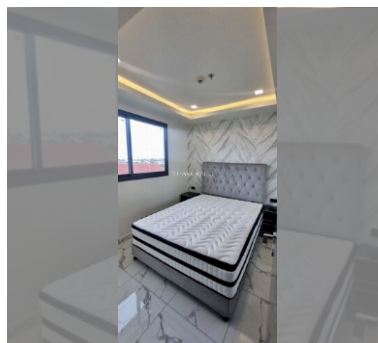

Condo for sale 1 bedroom 27 m² in Arcadia Millennium Tower, Pattaya

฿ 3,360,000

UNIT PARAMETERS:

UID	FS-235359
quota	foreign quota
type	1 bedroom
size	27m²
floor	12
view	sea view
quality	not chosen
transfer fee payer	Seller 50/ Buyer 50

PROJECT PARAMETERS:

district	Central Pattaya
buildings	1
floors	46
built in	2021
maintenance	฿ 12,960/year

FACILITIES:

General information: highrise, open parking.

Swimming pool: swimming pool, rooftop pool.

Chill zone: chill zone, garden, rooftop chillout.

Health zone: gym, sauna, SPA.

Other: lobby, games room, CCTV, security, laundry.