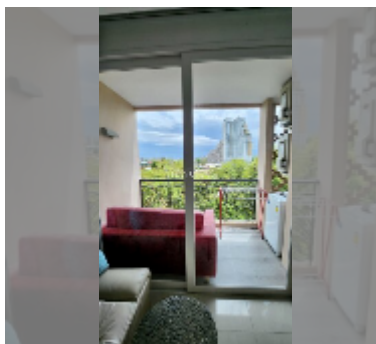

Condo for sale 1 bedroom 35 m² in Atlantis Condo Resort, Pattaya

฿ 1,940,000

UNIT PARAMETERS:

UID	FS-234524
quota	foreign quota
type	1 bedroom
size	35m ²
floor	4
view	city view

PROJECT PARAMETERS:

district	Jomtien
buildings	5
floors	8
built in	2014
maintenance	฿ 14,700/year

Health zone: gym, sauna, hamam.

Other: reception, lobby, clubhouse, games room, kids playgarden, CCTV, security, minimart, laundry.

[details](#)