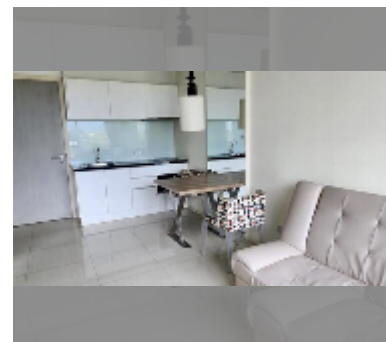

Condo for sale 1 bedroom 35 m² in Atlantis Condo Resort, Pattaya

฿ 1,940,000

UNIT PARAMETERS:

UID	FS-234524
quota	foreign quota
type	1 bedroom
size	35m ²
floor	4
view	city view

PROJECT PARAMETERS:

district	Jomtien
buildings	5
floors	8
built in	2014
maintenance	฿ 14,700/year

Health zone: gym, sauna, hamam.

Other: reception, lobby, clubhouse, games room, kids playgarden, CCTV, security, minimart, laundry.

[details](#)