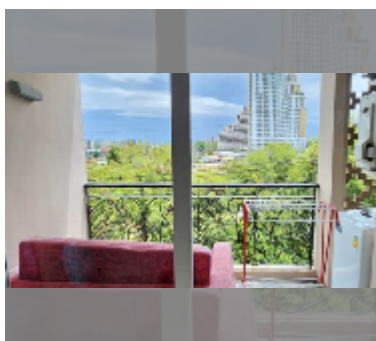

Condo for sale 1 bedroom 35 m² in Atlantis Condo Resort, Pattaya

฿ 1,940,000

UNIT PARAMETERS:

UID	FS-234524
quota	foreign quota
type	1 bedroom
size	35m ²
floor	4
view	city view

PROJECT PARAMETERS:

district	Jomtien
buildings	5
floors	8
built in	2014
maintenance	฿ 14,700/year

Health zone: gym, sauna, hamam.

Other: reception, lobby, clubhouse, games room, kids playgarden, CCTV, security, minimart, laundry.

[details](#)