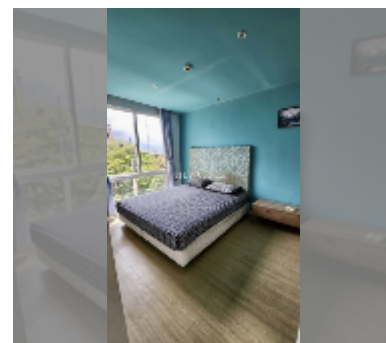

Condo for sale 1 bedroom 35 m² in Atlantis Condo Resort, Pattaya

฿ 1,940,000

UNIT PARAMETERS:

UID	FS-234524
quota	foreign quota
type	1 bedroom
size	35m²
floor	4
view	city view

PROJECT PARAMETERS:

district	Jomtien
buildings	5
floors	8
built in	2014
maintenance	฿ 14,700/year

FACILITIES:

General information: resort, meters to beach: 500, minutes to beach: 5, open parking, covered parking.

Swimming pool: swimming pool, kids pool, water slides, waterfall, jacuzzi.

Chill zone: chill zone, garden.

Health zone: gym, sauna, hamam.

Other: reception, lobby, clubhouse, games room, kids playgarden, CCTV, security, minimart, laundry.