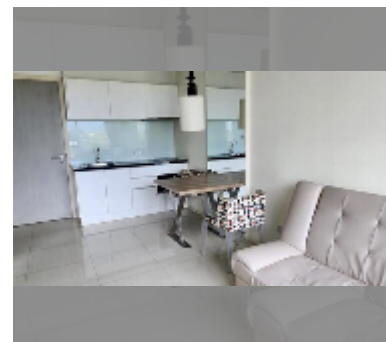

Condo for sale 1 bedroom 35 m² in Atlantis Condo Resort, Pattaya

฿ 1,940,000

UNIT PARAMETERS:

UID	FS-234524
quota	foreign quota
type	1 bedroom
size	35m²
floor	4
view	city view

PROJECT PARAMETERS:

district	Jomtien
buildings	5
floors	8
built in	2014
maintenance	฿ 14,700/year

FACILITIES:

General information: resort, meters to beach: 500, minutes to beach: 5, open parking, covered parking.

Swimming pool: swimming pool, kids pool, water slides, waterfall, jacuzzi.

Chill zone: chill zone, garden.

Health zone: gym, sauna, hamam.

Other: reception, lobby, clubhouse, games room, kids playgarden, CCTV, security, minimart, laundry.