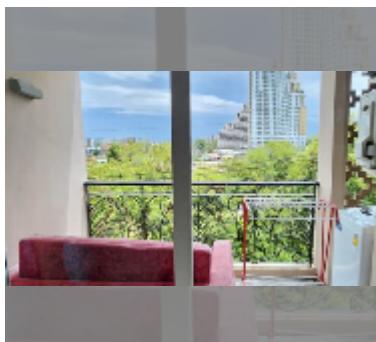

Condo for sale 1 bedroom 35 m² in Atlantis Condo Resort, Pattaya

฿ 1,940,000

UNIT PARAMETERS:

UID	FS-234524
quota	foreign quota
type	1 bedroom
size	35m²
floor	4
view	city view

PROJECT PARAMETERS:

district	Jomtien
buildings	5
floors	8
built in	2014
maintenance	฿ 14,700/year

FACILITIES:

General information: resort, meters to beach: 500, minutes to beach: 5, open parking, covered parking.

Swimming pool: swimming pool, kids pool, water slides, waterfall, jacuzzi.

Chill zone: chill zone, garden.

Health zone: gym, sauna, hamam.

Other: reception, lobby, clubhouse, games room, kids playgarden, CCTV, security, minimart, laundry.