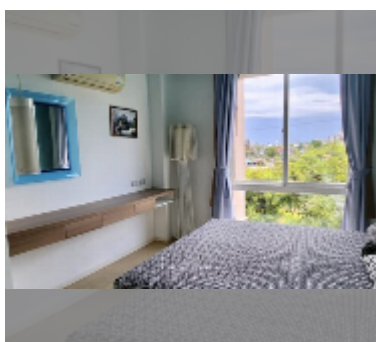

Condo for sale 1 bedroom 35 m² in Atlantis Condo Resort, Pattaya

฿ 1,940,000

UNIT PARAMETERS:

UID	FS-234524
quota	foreign quota
type	1 bedroom
size	35m²
floor	4
view	city view

PROJECT PARAMETERS:

district	Jomtien
buildings	5
floors	8
built in	2014
maintenance	฿ 14,700/year

FACILITIES:

General information: resort, meters to beach: 500, minutes to beach: 5, open parking, covered parking.

Swimming pool: swimming pool, kids pool, water slides, waterfall, jacuzzi.

Chill zone: chill zone, garden.

Health zone: gym, sauna, hamam.

Other: reception, lobby, clubhouse, games room, kids playgarden, CCTV, security, minimart, laundry.