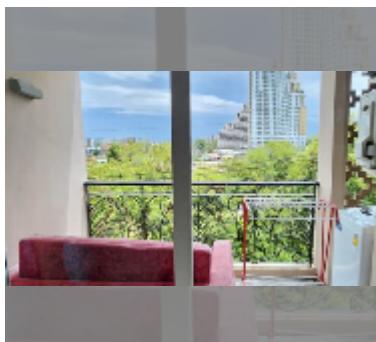

Condo for sale 1 bedroom 35 m² in Atlantis Condo Resort, Pattaya

฿ 1,940,000

UNIT PARAMETERS:

UID	FS-234524
quota	foreign quota
type	1 bedroom
size	35m ²
floor	4
view	city view

PROJECT PARAMETERS:

district	Jomtien
buildings	5
floors	8
built in	2014
maintenance	฿ 14,700/year

Health zone: gym, sauna, hamam.

Other: reception, lobby, clubhouse, games room, kids playgarden, CCTV, security, minimart, laundry.

[details](#)