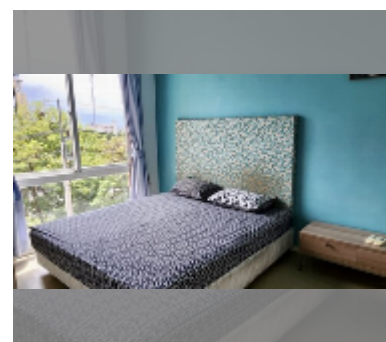

Condo for sale 1 bedroom 35 m² in Atlantis Condo Resort, Pattaya

฿ 1,940,000

UNIT PARAMETERS:

UID	FS-234524
quota	foreign quota
type	1 bedroom
size	35m²
floor	4
view	city view

PROJECT PARAMETERS:

district	Jomtien
buildings	5
floors	8
built in	2014
maintenance	฿ 14,700/year

FACILITIES:

General information: resort, meters to beach: 500, minutes to beach: 5, open parking, covered parking.

Swimming pool: swimming pool, kids pool, water slides, waterfall, jacuzzi.

Chill zone: chill zone, garden.

Health zone: gym, sauna, hamam.

Other: reception, lobby, clubhouse, games room, kids playgarden, CCTV, security, minimart, laundry.