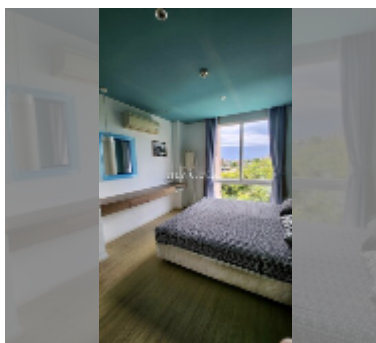

Condo for sale 1 bedroom 35 m² in Atlantis Condo Resort, Pattaya

฿ 1,940,000

UNIT PARAMETERS:

UID	FS-234524
quota	foreign quota
type	1 bedroom
size	35m²
floor	4
view	city view

PROJECT PARAMETERS:

district	Jomtien
buildings	5
floors	8
built in	2014
maintenance	฿ 14,700/year

FACILITIES:

General information: resort, meters to beach: 500, minutes to beach: 5, open parking, covered parking.

Swimming pool: swimming pool, kids pool, water slides, waterfall, jacuzzi.

Chill zone: chill zone, garden.

Health zone: gym, sauna, hamam.

Other: reception, lobby, clubhouse, games room, kids playgarden, CCTV, security, minimart, laundry.