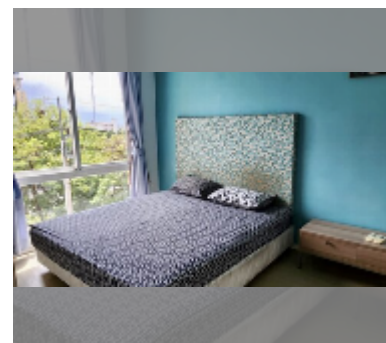

Condo for sale 1 bedroom 35 m² in Atlantis Condo Resort, Pattaya

฿ 1,940,000

UNIT PARAMETERS:

UID	FS-234524
quota	foreign quota
type	1 bedroom
size	35m²
floor	4
view	city view

PROJECT PARAMETERS:

district	Jomtien
buildings	5
floors	8
built in	2014
maintenance	฿ 14,700/year

FACILITIES:

General information: resort, meters to beach: 500, minutes to beach: 5, open parking, covered parking.

Swimming pool: swimming pool, kids pool, water slides, waterfall, jacuzzi.

Chill zone: chill zone, garden.

Health zone: gym, sauna, hamam.

Other: reception, lobby, clubhouse, games room, kids playgarden, CCTV, security, minimart, laundry.