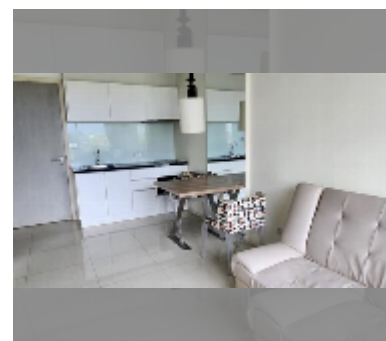

Condo for sale 1 bedroom 35 m² in Atlantis Condo Resort, Pattaya

฿ 1,940,000

UNIT PARAMETERS:

UID	FS-234524
quota	foreign quota
type	1 bedroom
size	35m ²
floor	4
view	city view

PROJECT PARAMETERS:

district	Jomtien
buildings	5
floors	8
built in	2014
maintenance	฿ 14,700/year

Health zone: gym, sauna, hamam.

Other: reception, lobby, clubhouse, games room, kids playgarden, CCTV, security, minimart, laundry.

[details](#)