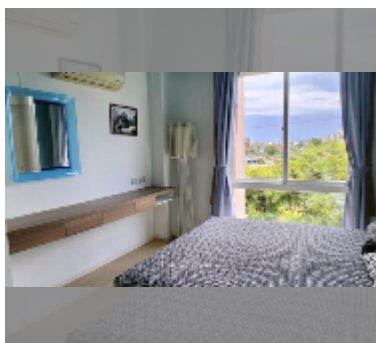

Condo for sale 1 bedroom 35 m² in Atlantis Condo Resort, Pattaya

฿ 1,940,000

UNIT PARAMETERS:

UID	FS-234524
quota	foreign quota
type	1 bedroom
size	35m²
floor	4
view	city view

PROJECT PARAMETERS:

district	Jomtien
buildings	5
floors	8
built in	2014
maintenance	฿ 14,700/year

FACILITIES:

General information: resort, meters to beach: 500, minutes to beach: 5, open parking, covered parking.

Swimming pool: swimming pool, kids pool, water slides, waterfall, jacuzzi.

Chill zone: chill zone, garden.

Health zone: gym, sauna, hamam.

Other: reception, lobby, clubhouse, games room, kids playgarden, CCTV, security, minimart, laundry.