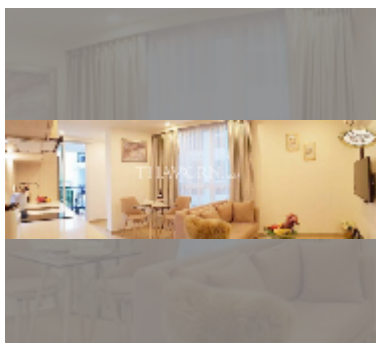

Condo for sale 1 bedroom 42 m² in City Garden Olympus, Pattaya

฿ 3,900,000

UNIT PARAMETERS:

UID	FS-232752
quota	foreign quota
type	1 bedroom
size	42m ²
floor	4
view	city view

PROJECT PARAMETERS:

district	Central Pattaya
buildings	6
floors	8
built in	2022
maintenance	฿ 20,160/year

FACILITIES:

General information: resort, underground parking.

Swimming pool: swimming pool, kids pool, jacuzzi, pool bar .

Chill zone: chill zone, rooftop chillout.

Health zone: gym, sauna.

Other: lobby, CCTV, security, minimart.