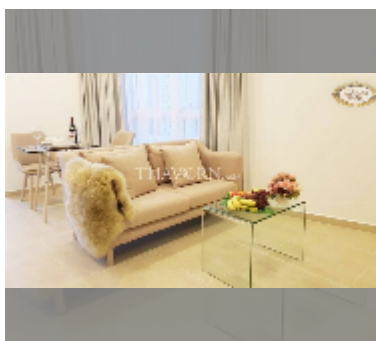

Condo for sale 1 bedroom 42 m² in City Garden Olympus, Pattaya

฿ 3,900,000

UNIT PARAMETERS:

UID	FS-232752
quota	foreign quota
type	1 bedroom
size	42m²
floor	4
view	city view

PROJECT PARAMETERS:

district	Central Pattaya
buildings	6
floors	8
built in	2022
maintenance	฿ 20,160/year

FACILITIES:

General information: resort, underground parking.

Swimming pool: swimming pool, kids pool, jacuzzi, pool bar .

Chill zone: chill zone, rooftop chillout.

Health zone: gym, sauna.

Other: lobby, CCTV, security, minimart.