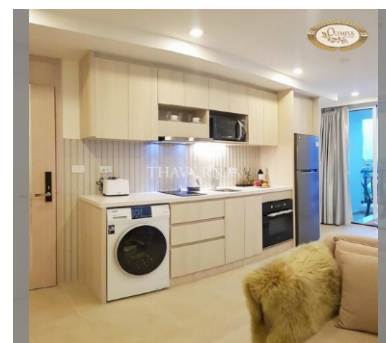

Condo for sale 1 bedroom 42 m² in City Garden Olympus, Pattaya

฿ 3,900,000

UNIT PARAMETERS:

UID	FS-232752
quota	foreign quota
type	1 bedroom
size	42m²
floor	4
view	city view
transfer cost	
transfer fee payer	
additional cost	

PROJECT PARAMETERS:

district	Central Pattaya
buildings	6
floors	8
built in	2018
maintenance	฿ 20,160/year

FACILITIES:

General information: resort, underground parking.

Swimming pool: swimming pool, kids pool, jacuzzi, pool bar .

Chill zone: chill zone, rooftop chillout.

Health zone: gym, sauna.

Other: lobby, CCTV, security, minimart.