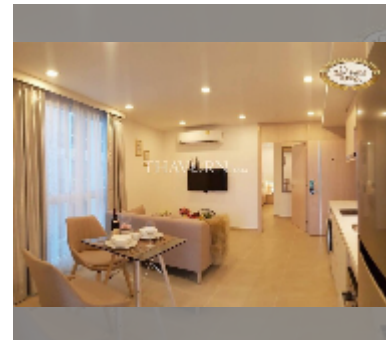

Condo for sale 1 bedroom 42 m² in City Garden Olympus, Pattaya

฿ 3,900,000

UNIT PARAMETERS:

UID	FS-232752
quota	foreign quota
type	1 bedroom
size	42m²
floor	4
view	city view

PROJECT PARAMETERS:

district	Central Pattaya
buildings	6
floors	8
built in	2022
maintenance	฿ 20,160/year

FACILITIES:

General information: resort, underground parking.

Swimming pool: swimming pool, kids pool, jacuzzi, pool bar .

Chill zone: chill zone, rooftop chillout.

Health zone: gym, sauna.

Other: lobby, CCTV, security, minimart.