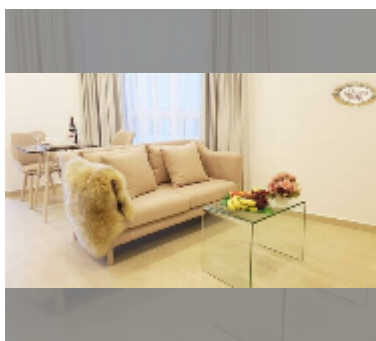

Condo for sale 1 bedroom 42 m² in City Garden Olympus, Pattaya

฿ 3,900,000

UNIT PARAMETERS:

UID	FS-232752
quota	foreign quota
type	1 bedroom
size	42m²
floor	4
view	city view

PROJECT PARAMETERS:

district	Central Pattaya
buildings	6
floors	8
built in	2022
maintenance	฿ 20,160/year

FACILITIES:

General information: resort, underground parking.

Swimming pool: swimming pool, kids pool, jacuzzi, pool bar .

Chill zone: chill zone, rooftop chillout.

Health zone: gym, sauna.

Other: lobby, CCTV, security, minimart.