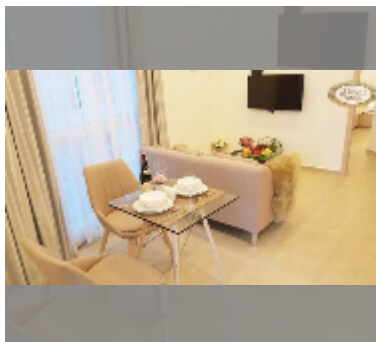

Condo for sale 1 bedroom 42 m² in City Garden Olympus, Pattaya

฿ 3,900,000

UNIT PARAMETERS:

UID	FS-232752
quota	foreign quota
type	1 bedroom
size	42m ²
floor	4
view	city view

PROJECT PARAMETERS:

district	Central Pattaya
buildings	6
floors	8
built in	2022
maintenance	฿ 20,160/year

FACILITIES:

General information: resort, underground parking.

Swimming pool: swimming pool, kids pool, jacuzzi, pool bar .

Chill zone: chill zone, rooftop chillout.

Health zone: gym, sauna.

Other: lobby, CCTV, security, minimart.