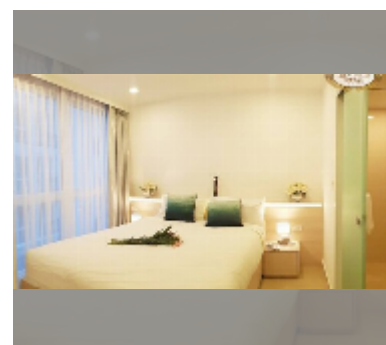

Condo for sale 1 bedroom 42 m² in City Garden Olympus, Pattaya

฿ 3,900,000

UNIT PARAMETERS:

UID	FS-232752
quota	foreign quota
type	1 bedroom
size	42m²
floor	4
view	city view

PROJECT PARAMETERS:

district	Central Pattaya
buildings	6
floors	8
built in	2022
maintenance	฿ 20,160/year

FACILITIES:

General information: resort, underground parking.

Swimming pool: swimming pool, kids pool, jacuzzi, pool bar .

Chill zone: chill zone, rooftop chillout.

Health zone: gym, sauna.

Other: lobby, CCTV, security, minimart.