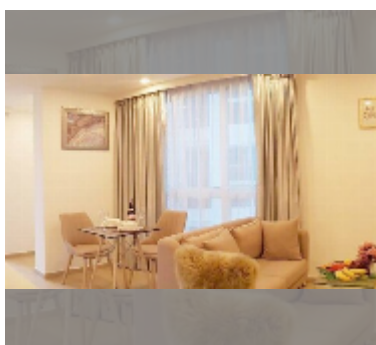

Condo for sale 1 bedroom 42 m² in City Garden Olympus, Pattaya

฿ 3,900,000

UNIT PARAMETERS:

UID	FS-232752
quota	foreign quota
type	1 bedroom
size	42m ²
floor	4
view	city view

PROJECT PARAMETERS:

district	Central Pattaya
buildings	6
floors	8
built in	2022
maintenance	฿ 20,160/year

FACILITIES:

General information: resort, underground parking.

Swimming pool: swimming pool, kids pool, jacuzzi, pool bar .

Chill zone: chill zone, rooftop chillout.

Health zone: gym, sauna.

Other: lobby, CCTV, security, minimart.