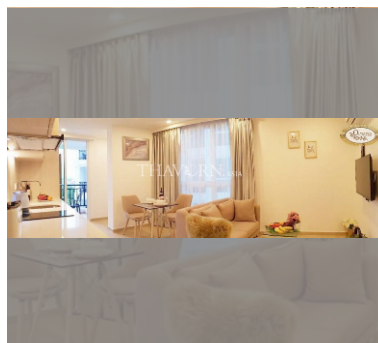

Condo for sale 1 bedroom 42 m² in City Garden Olympus, Pattaya

฿ 3,900,000

UNIT PARAMETERS:

UID	FS-232752
quota	foreign quota
type	1 bedroom
size	42m²
floor	4
view	city view
transfer cost	
transfer fee payer	
additional cost	

PROJECT PARAMETERS:

district	Central Pattaya
buildings	6
floors	8
built in	2018
maintenance	฿ 20,160/year

FACILITIES:

General information: resort, underground parking.

Swimming pool: swimming pool, kids pool, jacuzzi, pool bar .

Chill zone: chill zone, rooftop chillout.

Health zone: gym, sauna.

Other: lobby, CCTV, security, minimart.