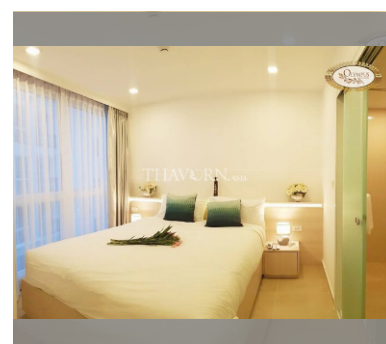

Condo for sale 1 bedroom 42 m² in City Garden Olympus, Pattaya

฿ 3,900,000

UNIT PARAMETERS:

UID	FS-232752
quota	foreign quota
type	1 bedroom
size	42m²
floor	4
view	city view
transfer cost	
transfer fee payer	
additional cost	

PROJECT PARAMETERS:

district	Central Pattaya
buildings	6
floors	8
built in	2018
maintenance	฿ 20,160/year

FACILITIES:

General information: resort, underground parking.

Swimming pool: swimming pool, kids pool, jacuzzi, pool bar .

Chill zone: chill zone, rooftop chillout.

Health zone: gym, sauna.

Other: lobby, CCTV, security, minimart.