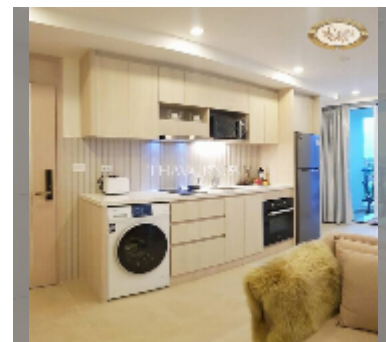

Condo for sale 1 bedroom 42 m² in City Garden Olympus, Pattaya

฿ 3,900,000

UNIT PARAMETERS:

UID	FS-232752
quota	foreign quota
type	1 bedroom
size	42m²
floor	4
view	city view

PROJECT PARAMETERS:

district	Central Pattaya
buildings	6
floors	8
built in	2022
maintenance	฿ 20,160/year

FACILITIES:

General information: resort, underground parking.

Swimming pool: swimming pool, kids pool, jacuzzi, pool bar .

Chill zone: chill zone, rooftop chillout.

Health zone: gym, sauna.

Other: lobby, CCTV, security, minimart.