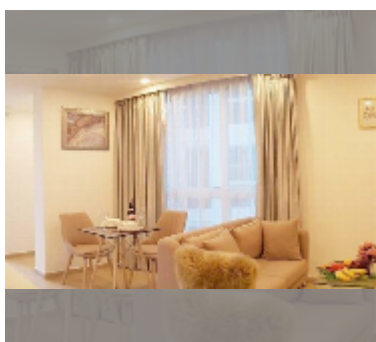

Condo for sale 1 bedroom 42 m² in City Garden Olympus, Pattaya

฿ 3,900,000

UNIT PARAMETERS:

UID	FS-232752
quota	foreign quota
type	1 bedroom
size	42m ²
floor	4
view	city view

PROJECT PARAMETERS:

district	Central Pattaya
buildings	6
floors	8
built in	2022
maintenance	฿ 20,160/year

FACILITIES:

General information: resort, underground parking.

Swimming pool: swimming pool, kids pool, jacuzzi, pool bar .

Chill zone: chill zone, rooftop chillout.

Health zone: gym, sauna.

Other: lobby, CCTV, security, minimart.