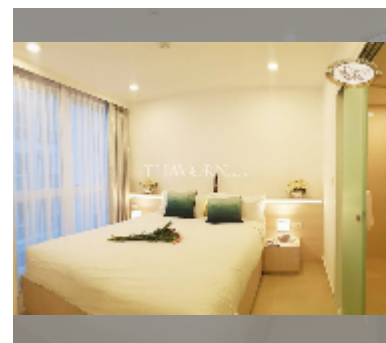

Condo for sale 1 bedroom 42 m² in City Garden Olympus, Pattaya

฿ 3,900,000

UNIT PARAMETERS:

UID	FS-232752
quota	foreign quota
type	1 bedroom
size	42m²
floor	4
view	city view

PROJECT PARAMETERS:

district	Central Pattaya
buildings	6
floors	8
built in	2022
maintenance	฿ 20,160/year

FACILITIES:

General information: resort, underground parking.

Swimming pool: swimming pool, kids pool, jacuzzi, pool bar .

Chill zone: chill zone, rooftop chillout.

Health zone: gym, sauna.

Other: lobby, CCTV, security, minimart.