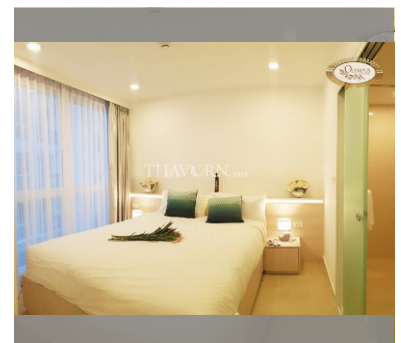

Condo for sale 1 bedroom 42 m² in City Garden Olympus, Pattaya

฿ 3,900,000

UNIT PARAMETERS:

UID	FS-232752
quota	foreign quota
type	1 bedroom
size	42m²
floor	4
view	city view

PROJECT PARAMETERS:

district	Central Pattaya
buildings	6
floors	8
built in	2018
maintenance	฿ 20,160/year

FACILITIES:

General information: resort, underground parking.

Swimming pool: swimming pool, kids pool, jacuzzi, pool bar .

Chill zone: chill zone, rooftop chillout.

Health zone: gym, sauna.

Other: lobby, CCTV, security, minimart.