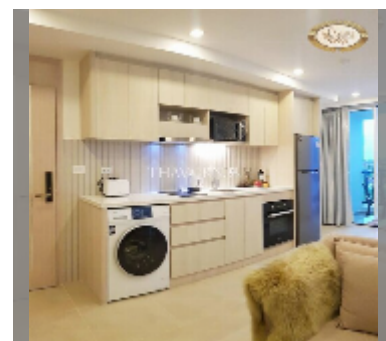

Condo for sale 1 bedroom 42 m² in City Garden Olympus, Pattaya

฿ 3,900,000

UNIT PARAMETERS:

UID	FS-232752
quota	foreign quota
type	1 bedroom
size	42m²
floor	4
view	city view

PROJECT PARAMETERS:

district	Central Pattaya
buildings	6
floors	8
built in	2022
maintenance	฿ 20,160/year

FACILITIES:

General information: resort, underground parking.

Swimming pool: swimming pool, kids pool, jacuzzi, pool bar .

Chill zone: chill zone, rooftop chillout.

Health zone: gym, sauna.

Other: lobby, CCTV, security, minimart.