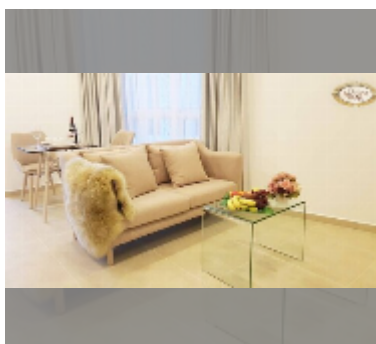

Condo for sale 1 bedroom 42 m² in City Garden Olympus, Pattaya

฿ 3,900,000

UNIT PARAMETERS:

UID	FS-232752
quota	foreign quota
type	1 bedroom
size	42m ²
floor	4
view	city view

PROJECT PARAMETERS:

district	Central Pattaya
buildings	6
floors	8
built in	2022
maintenance	฿ 20,160/year

FACILITIES:

General information: resort, underground parking.

Swimming pool: swimming pool, kids pool, jacuzzi, pool bar .

Chill zone: chill zone, rooftop chillout.

Health zone: gym, sauna.

Other: lobby, CCTV, security, minimart.