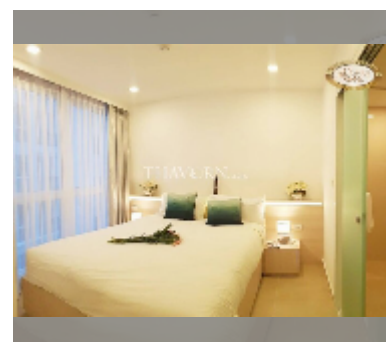

Condo for sale 1 bedroom 42 m² in City Garden Olympus, Pattaya

฿ 3,900,000

UNIT PARAMETERS:

UID	FS-232752
quota	foreign quota
type	1 bedroom
size	42m²
floor	4
view	city view

PROJECT PARAMETERS:

district	Central Pattaya
buildings	6
floors	8
built in	2022
maintenance	฿ 20,160/year

FACILITIES:

General information: resort, underground parking.

Swimming pool: swimming pool, kids pool, jacuzzi, pool bar .

Chill zone: chill zone, rooftop chillout.

Health zone: gym, sauna.

Other: lobby, CCTV, security, minimart.