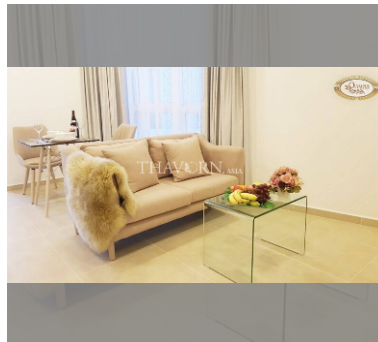

Condo for sale 1 bedroom 42 m² in City Garden Olympus, Pattaya

฿ 3,900,000

UNIT PARAMETERS:

UID	FS-232752
quota	foreign quota
type	1 bedroom
size	42m²
floor	4
view	city view
transfer cost	
transfer fee payer	
additional cost	

PROJECT PARAMETERS:

district	Central Pattaya
buildings	6
floors	8
built in	2018
maintenance	฿ 20,160/year

FACILITIES:

General information: resort, underground parking.

Swimming pool: swimming pool, kids pool, jacuzzi, pool bar .

Chill zone: chill zone, rooftop chillout.

Health zone: gym, sauna.

Other: lobby, CCTV, security, minimart.