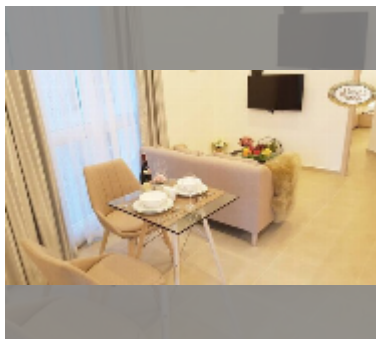

Condo for sale 1 bedroom 42 m² in City Garden Olympus, Pattaya

฿ 3,900,000

UNIT PARAMETERS:

UID	FS-232752
quota	foreign quota
type	1 bedroom
size	42m ²
floor	4
view	city view

PROJECT PARAMETERS:

district	Central Pattaya
buildings	6
floors	8
built in	2022
maintenance	฿ 20,160/year

FACILITIES:

General information: resort, underground parking.

Swimming pool: swimming pool, kids pool, jacuzzi, pool bar .

Chill zone: chill zone, rooftop chillout.

Health zone: gym, sauna.

Other: lobby, CCTV, security, minimart.