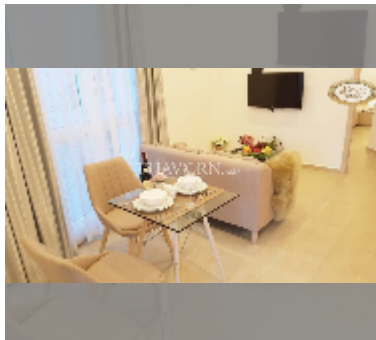

Condo for sale 1 bedroom 42 m² in City Garden Olympus, Pattaya

฿ 3,900,000

UNIT PARAMETERS:

UID	FS-232752
quota	foreign quota
type	1 bedroom
size	42m ²
floor	4
view	city view

PROJECT PARAMETERS:

district	Central Pattaya
buildings	6
floors	8
built in	2022
maintenance	฿ 20,160/year

FACILITIES:

General information: resort, underground parking.

Swimming pool: swimming pool, kids pool, jacuzzi, pool bar .

Chill zone: chill zone, rooftop chillout.

Health zone: gym, sauna.

Other: lobby, CCTV, security, minimart.