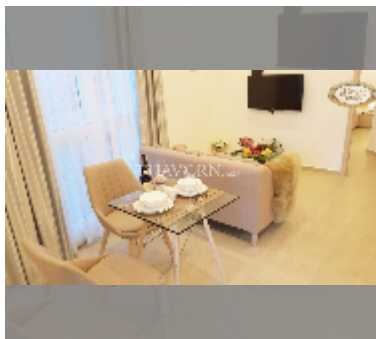

Condo for sale 1 bedroom 42 m² in City Garden Olympus, Pattaya

฿ 3,900,000

UNIT PARAMETERS:

UID	FS-232752
quota	foreign quota
type	1 bedroom
size	42m²
floor	4
view	city view

PROJECT PARAMETERS:

district	Central Pattaya
buildings	6
floors	8
built in	2022
maintenance	฿ 20,160/year

FACILITIES:

General information: resort, underground parking.

Swimming pool: swimming pool, kids pool, jacuzzi, pool bar .

Chill zone: chill zone, rooftop chillout.

Health zone: gym, sauna.

Other: lobby, CCTV, security, minimart.