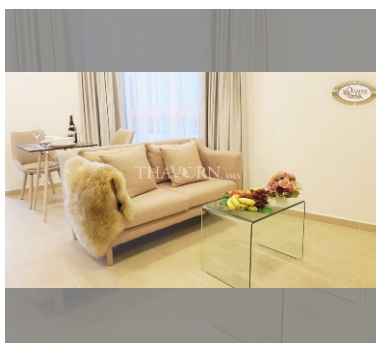

Condo for sale 1 bedroom 42 m² in City Garden Olympus, Pattaya

฿ 3,900,000

UNIT PARAMETERS:

UID	FS-232752
quota	foreign quota
type	1 bedroom
size	42m²
floor	4
view	city view
transfer cost	
transfer fee payer	
additional cost	

PROJECT PARAMETERS:

district	Central Pattaya
buildings	6
floors	8
built in	2018
maintenance	฿ 20,160/year

FACILITIES:

General information: resort, underground parking.

Swimming pool: swimming pool, kids pool, jacuzzi, pool bar .

Chill zone: chill zone, rooftop chillout.

Health zone: gym, sauna.

Other: lobby, CCTV, security, minimart.