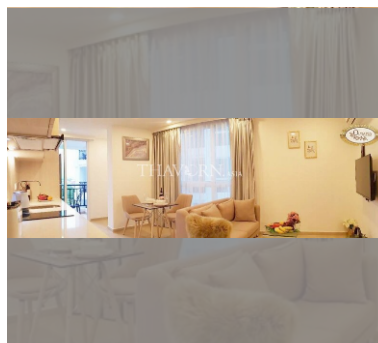

Condo for sale 1 bedroom 42 m² in City Garden Olympus, Pattaya

฿ 3,900,000

UNIT PARAMETERS:

UID	FS-232752
quota	foreign quota
type	1 bedroom
size	42m²
floor	4
view	city view

PROJECT PARAMETERS:

district	Central Pattaya
buildings	6
floors	8
built in	2018
maintenance	฿ 20,160/year

FACILITIES:

General information: resort, underground parking.

Swimming pool: swimming pool, kids pool, jacuzzi, pool bar .

Chill zone: chill zone, rooftop chillout.

Health zone: gym, sauna.

Other: lobby, CCTV, security, minimart.