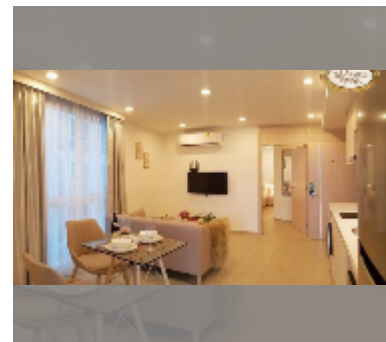

Condo for sale 1 bedroom 42 m² in City Garden Olympus, Pattaya

฿ 3,900,000

UNIT PARAMETERS:

UID	FS-232752
quota	foreign quota
type	1 bedroom
size	42m²
floor	4
view	city view

PROJECT PARAMETERS:

district	Central Pattaya
buildings	6
floors	8
built in	2022
maintenance	฿ 20,160/year

FACILITIES:

General information: resort, underground parking.

Swimming pool: swimming pool, kids pool, jacuzzi, pool bar .

Chill zone: chill zone, rooftop chillout.

Health zone: gym, sauna.

Other: lobby, CCTV, security, minimart.