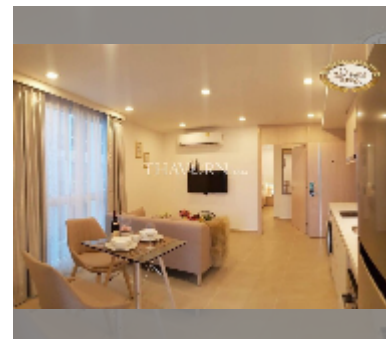

Condo for sale 1 bedroom 42 m² in City Garden Olympus, Pattaya

฿ 3,900,000

UNIT PARAMETERS:

UID	FS-232752
quota	foreign quota
type	1 bedroom
size	42m²
floor	4
view	city view

PROJECT PARAMETERS:

district	Central Pattaya
buildings	6
floors	8
built in	2022
maintenance	฿ 20,160/year

FACILITIES:

General information: resort, underground parking.

Swimming pool: swimming pool, kids pool, jacuzzi, pool bar .

Chill zone: chill zone, rooftop chillout.

Health zone: gym, sauna.

Other: lobby, CCTV, security, minimart.