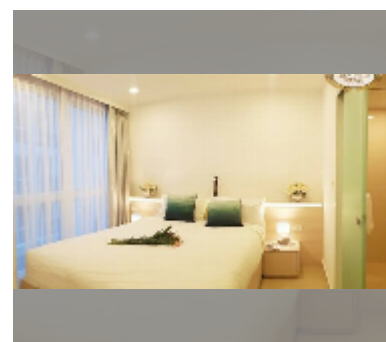

Condo for sale 1 bedroom 42 m² in City Garden Olympus, Pattaya

฿ 3,900,000

UNIT PARAMETERS:

UID	FS-232752
quota	foreign quota
type	1 bedroom
size	42m²
floor	4
view	city view

PROJECT PARAMETERS:

district	Central Pattaya
buildings	6
floors	8
built in	2022
maintenance	฿ 20,160/year

FACILITIES:

General information: resort, underground parking.

Swimming pool: swimming pool, kids pool, jacuzzi, pool bar .

Chill zone: chill zone, rooftop chillout.

Health zone: gym, sauna.

Other: lobby, CCTV, security, minimart.