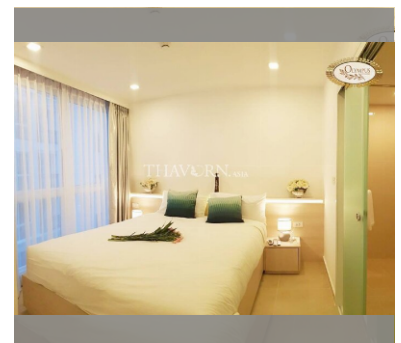

Condo for sale 1 bedroom 42 m<sup>2</sup> in City Garden Olympus, Pattaya

### UNIT PARAMETERS:

UID	FS-232752
quota	foreign quota
type	1 bedroom
size	42m <sup>2</sup>
floor	4
view	city view