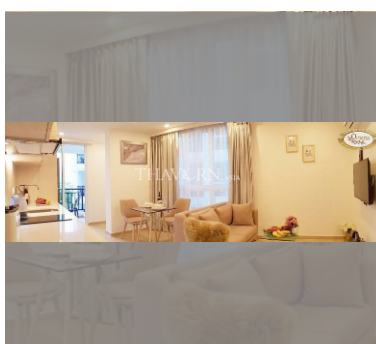

Condo for sale 1 bedroom 42 m² in City Garden Olympus, Pattaya

฿ 3,900,000

UNIT PARAMETERS:

UID	FS-232752
quota	foreign quota
type	1 bedroom
size	42m²
floor	4
view	city view
transfer cost	
transfer fee payer	
additional cost	

PROJECT PARAMETERS:

district	Central Pattaya
buildings	6
floors	8
built in	2018
maintenance	฿ 20,160/year

FACILITIES:

General information: resort, underground parking.

Swimming pool: swimming pool, kids pool, jacuzzi, pool bar .

Chill zone: chill zone, rooftop chillout.

Health zone: gym, sauna.

Other: lobby, CCTV, security, minimart.