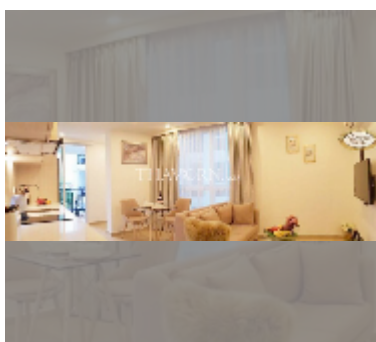

## Condo for sale 1 bedroom 42 m<sup>2</sup> in City Garden Olympus, Pattaya

**฿ 3,900,000**

**UNIT PARAMETERS:**

UID	FS-232752
quota	foreign quota
type	1 bedroom
size	42m <sup>2</sup>
floor	4
view	city view

Chill zone: chill zone, rooftop chillout.

Health zone: gym, sauna.

Other: lobby, CCTV, security, minimart.

details