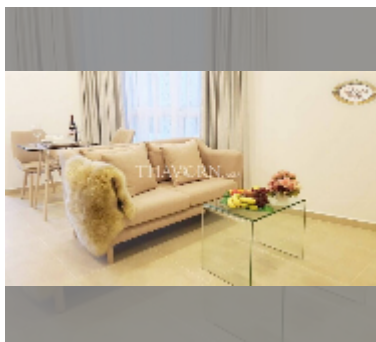

Condo for sale 1 bedroom 42 m² in City Garden Olympus, Pattaya

฿ 3,900,000

UNIT PARAMETERS:

UID	FS-232752
quota	foreign quota
type	1 bedroom
size	42m ²
floor	4
view	city view

PROJECT PARAMETERS:

district	Central Pattaya
buildings	6
floors	8
built in	2022
maintenance	฿ 20,160/year

FACILITIES:

General information: resort, underground parking.

Swimming pool: swimming pool, kids pool, jacuzzi, pool bar .

Chill zone: chill zone, rooftop chillout.

Health zone: gym, sauna.

Other: lobby, CCTV, security, minimart.