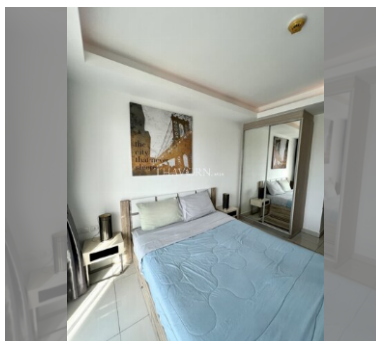

Condo for sale studio 24 m² in Laguna Beach Resort 2, Pattaya

฿ 1,490,000

UNIT PARAMETERS:

UID	FS-232748
quota	foreign quota
type	studio
size	24m²
floor	4
view	garden view
transfer cost	
transfer fee payer	50/50
additional cost	

PROJECT PARAMETERS:

district	Jomtien
buildings	4
floors	8
built in	2016

FACILITIES:

General information: resort, meters to beach: 700, minutes to beach: 10, underground parking.

Swimming pool: swimming pool, kids pool, water slides, waterfall, jacuzzi, pool bar .

Chill zone: chill zone, garden.

Health zone: gym, sauna, massage.

Other: reception, lobby, clubhouse, kids playgarden, CCTV, security, minimart, laundry.