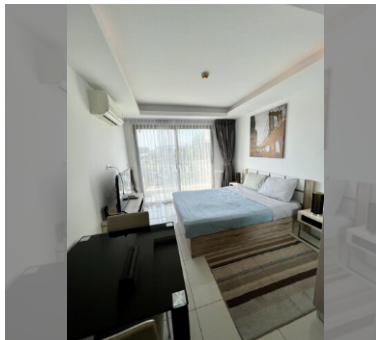

Condo for sale studio 24 m² in Laguna Beach Resort 2, Pattaya

฿ 1,490,000

UNIT PARAMETERS:

UID	FS-232748
quota	foreign quota
type	studio
size	24m²
floor	4
view	garden view
transfer cost	
transfer fee payer	50/50
additional cost	

PROJECT PARAMETERS:

district	Jomtien
buildings	4
floors	8
built in	2016

FACILITIES:

General information: resort, meters to beach: 700, minutes to beach: 10, underground parking.

Swimming pool: swimming pool, kids pool, water slides, waterfall, jacuzzi, pool bar .

Chill zone: chill zone, garden.

Health zone: gym, sauna, massage.

Other: reception, lobby, clubhouse, kids playgarden, CCTV, security, minimart, laundry.