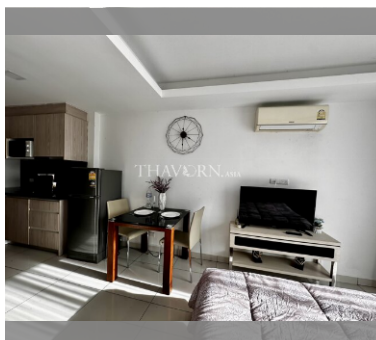

Condo for sale studio 27 m² in Laguna Beach Resort 2, Pattaya

฿ 1,450,000

UNIT PARAMETERS:

UID	FS-232748
quota	foreign quota
type	studio
size	27m²
floor	4
view	city view
quality	not chosen
transfer fee payer	50/50

PROJECT PARAMETERS:

district	Jomtien
buildings	4
floors	8
built in	2016

FACILITIES:

General information: resort, meters to beach: 700, minutes to beach: 10, underground parking.

Swimming pool: swimming pool, kids pool, water slides, waterfall, jacuzzi, pool bar .

Chill zone: chill zone, garden.

Health zone: gym, sauna, massage.

Other: reception, lobby, clubhouse, kids playgarden, CCTV, security, minimart, laundry.