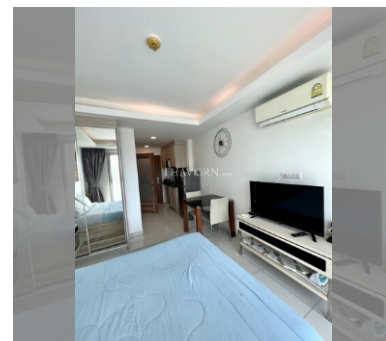

Condo for sale studio 24 m² in Laguna Beach Resort 2, Pattaya

฿ 1,490,000

UNIT PARAMETERS:

UID	FS-232748
quota	foreign quota
type	studio
size	24m²
floor	4
view	garden view
transfer cost	
transfer fee payer	50/50
additional cost	

PROJECT PARAMETERS:

district	Jomtien
buildings	4
floors	8
built in	2016

FACILITIES:

General information: resort, meters to beach: 700, minutes to beach: 10, underground parking.

Swimming pool: swimming pool, kids pool, water slides, waterfall, jacuzzi, pool bar .

Chill zone: chill zone, garden.

Health zone: gym, sauna, massage.

Other: reception, lobby, clubhouse, kids playgarden, CCTV, security, minimart, laundry.