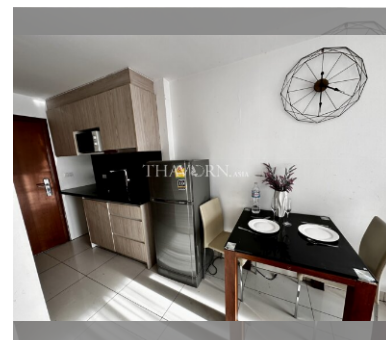

Condo for sale studio 27 m² in Laguna Beach Resort 2, Pattaya

฿ 1,450,000

UNIT PARAMETERS:

UID	FS-232748
quota	foreign quota
type	studio
size	27m²
floor	4
view	city view
quality	not chosen
transfer fee payer	50/50

PROJECT PARAMETERS:

district	Jomtien
buildings	4
floors	8
built in	2016

FACILITIES:

General information: resort, meters to beach: 700, minutes to beach: 10, underground parking.

Swimming pool: swimming pool, kids pool, water slides, waterfall, jacuzzi, pool bar .

Chill zone: chill zone, garden.

Health zone: gym, sauna, massage.

Other: reception, lobby, clubhouse, kids playgarden, CCTV, security, minimart, laundry.