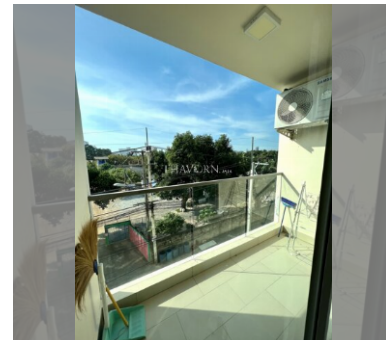

Condo for sale studio 24 m² in Laguna Beach Resort 2, Pattaya

฿ 1,490,000

UNIT PARAMETERS:

UID	FS-232748
quota	foreign quota
type	studio
size	24m ²
floor	4
view	garden view
transfer cost	
transfer fee payer	50/50
additional cost	

PROJECT PARAMETERS:

district	Jomtien
buildings	4
floors	8
built in	2016

FACILITIES:

General information: resort, meters to beach: 700, minutes to beach: 10, underground parking.

Swimming pool: swimming pool, kids pool, water slides, waterfall, jacuzzi, pool bar .

Chill zone: chill zone, garden.

Health zone: gym, sauna, massage.

Other: reception, lobby, clubhouse, kids playgarden, CCTV, security, minimart, laundry.

details