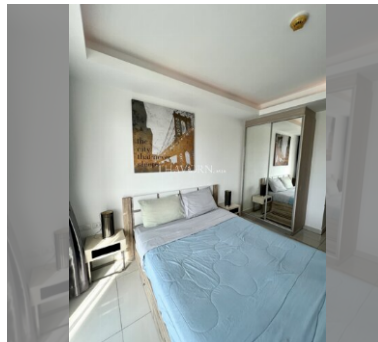

Condo for sale studio 24 m² in Laguna Beach Resort 2, Pattaya

฿ 1,490,000

UNIT PARAMETERS:

UID	FS-232748
quota	foreign quota
type	studio
size	24m²
floor	4
view	garden view
transfer cost	
transfer fee payer	50/50
additional cost	

PROJECT PARAMETERS:

district	Jomtien
buildings	4
floors	8
built in	2016

FACILITIES:

General information: resort, meters to beach: 700, minutes to beach: 10, underground parking.

Swimming pool: swimming pool, kids pool, water slides, waterfall, jacuzzi, pool bar .

Chill zone: chill zone, garden.

Health zone: gym, sauna, massage.

Other: reception, lobby, clubhouse, kids playgarden, CCTV, security, minimart, laundry.