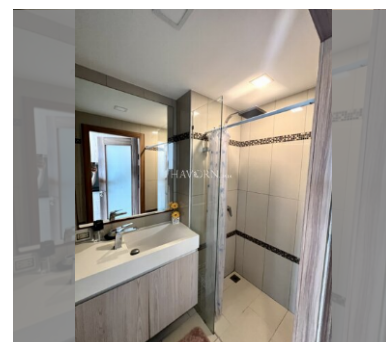

Condo for sale studio 24 m² in Laguna Beach Resort 2, Pattaya

฿ 1,490,000

UNIT PARAMETERS:

UID	FS-232748
quota	foreign quota
type	studio
size	24m²
floor	4
view	garden view
transfer cost	
transfer fee payer	50/50
additional cost	

PROJECT PARAMETERS:

district	Jomtien
buildings	4
floors	8
built in	2016

FACILITIES:

General information: resort, meters to beach: 700, minutes to beach: 10, underground parking.

Swimming pool: swimming pool, kids pool, water slides, waterfall, jacuzzi, pool bar .

Chill zone: chill zone, garden.

Health zone: gym, sauna, massage.

Other: reception, lobby, clubhouse, kids playgarden, CCTV, security, minimart, laundry.