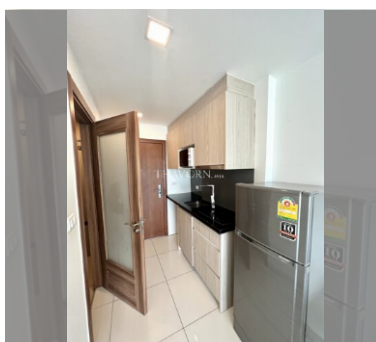

Condo for sale studio 24 m² in Laguna Beach Resort 2, Pattaya

฿ 1,490,000

UNIT PARAMETERS:

UID	FS-232748
quota	foreign quota
type	studio
size	24m²
floor	4
view	garden view
transfer cost	
transfer fee payer	50/50
additional cost	

PROJECT PARAMETERS:

district	Jomtien
buildings	4
floors	8
built in	2016

FACILITIES:

General information: resort, meters to beach: 700, minutes to beach: 10, underground parking.

Swimming pool: swimming pool, kids pool, water slides, waterfall, jacuzzi, pool bar .

Chill zone: chill zone, garden.

Health zone: gym, sauna, massage.

Other: reception, lobby, clubhouse, kids playgarden, CCTV, security, minimart, laundry.