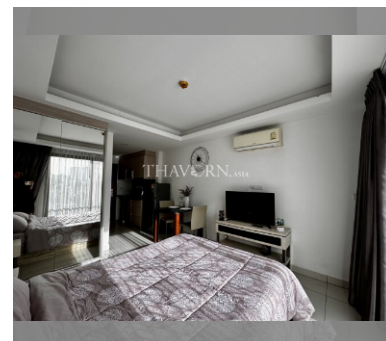

Condo for sale studio 27 m² in Laguna Beach Resort 2, Pattaya

฿ 1,450,000

UNIT PARAMETERS:

UID	FS-232748
quota	foreign quota
type	studio
size	27m²
floor	4
view	city view
quality	not chosen
transfer fee payer	50/50

PROJECT PARAMETERS:

district	Jomtien
buildings	4
floors	8
built in	2016

FACILITIES:

General information: resort, meters to beach: 700, minutes to beach: 10, underground parking.

Swimming pool: swimming pool, kids pool, water slides, waterfall, jacuzzi, pool bar .

Chill zone: chill zone, garden.

Health zone: gym, sauna, massage.

Other: reception, lobby, clubhouse, kids playgarden, CCTV, security, minimart, laundry.