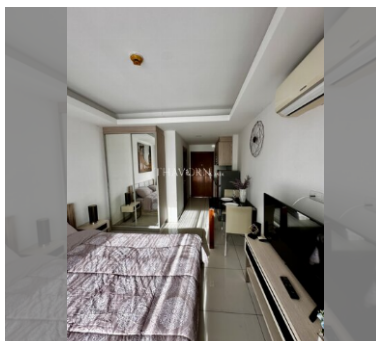

Condo for sale studio 27 m² in Laguna Beach Resort 2, Pattaya

฿ 1,450,000

UNIT PARAMETERS:

UID	FS-232748
quota	foreign quota
type	studio
size	27m²
floor	4
view	city view
quality	not chosen
transfer fee payer	50/50

PROJECT PARAMETERS:

district	Jomtien
buildings	4
floors	8
built in	2016

FACILITIES:

General information: resort, meters to beach: 700, minutes to beach: 10, underground parking.

Swimming pool: swimming pool, kids pool, water slides, waterfall, jacuzzi, pool bar .

Chill zone: chill zone, garden.

Health zone: gym, sauna, massage.

Other: reception, lobby, clubhouse, kids playgarden, CCTV, security, minimart, laundry.