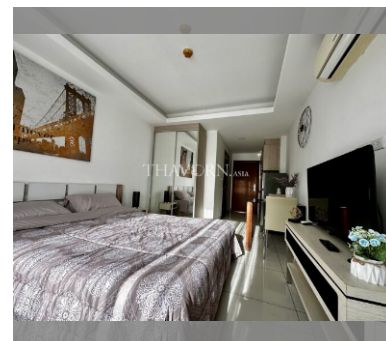

Condo for sale studio 27 m² in Laguna Beach Resort 2, Pattaya

฿ 1,450,000

UNIT PARAMETERS:

UID	FS-232748
quota	foreign quota
type	studio
size	27m²
floor	4
view	city view
quality	not chosen
transfer fee payer	50/50

PROJECT PARAMETERS:

district	Jomtien
buildings	4
floors	8
built in	2016

FACILITIES:

General information: resort, meters to beach: 700, minutes to beach: 10, underground parking.

Swimming pool: swimming pool, kids pool, water slides, waterfall, jacuzzi, pool bar .

Chill zone: chill zone, garden.

Health zone: gym, sauna, massage.

Other: reception, lobby, clubhouse, kids playgarden, CCTV, security, minimart, laundry.