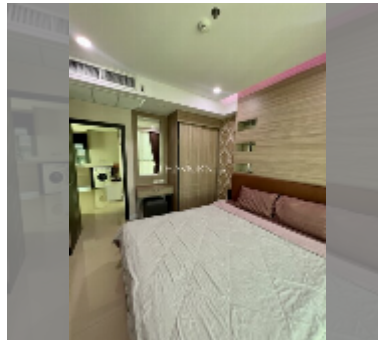

Condo for sale 1 bedroom 45 m² in Dusit Grand Condo View, Pattaya

฿ 3,720,000

UNIT PARAMETERS:

UID	FS-232725
quota	foreign quota
type	1 bedroom
size	45m²
floor	22
view	sea view

PROJECT PARAMETERS:

district	Jomtien
buildings	1
floors	36
built in	2016
maintenance	฿ 21,600/year

FACILITIES:

General information: highrise, meters to beach: 300, underground parking, open parking.

Swimming pool: swimming pool, kids pool, waterfall, jacuzzi.

Health zone: gym.

Other: reception, CCTV, security, minimart, laundry.