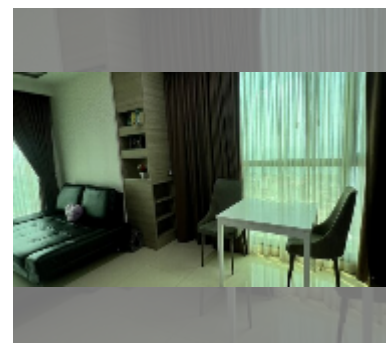

Condo for sale 1 bedroom 45 m² in Dusit Grand Condo View, Pattaya

฿ 3,720,000

UNIT PARAMETERS:

UID	FS-232725
quota	foreign quota
type	1 bedroom
size	45m ²
floor	22
view	sea view

PROJECT PARAMETERS:

district	Jomtien
buildings	1
floors	36
built in	2016
maintenance	฿ 21,600/year

FACILITIES:

General information: highrise, meters to beach: 300, underground parking, open parking.

Swimming pool: swimming pool, kids pool, waterfall, jacuzzi.

Health zone: gym.

Other: reception, CCTV, security, minimart, laundry.