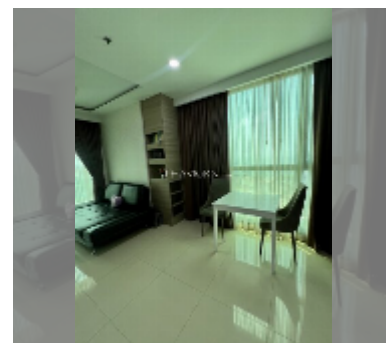

Condo for sale 1 bedroom 45 m² in Dusit Grand Condo View, Pattaya

฿ 3,720,000

UNIT PARAMETERS:

UID	FS-232725
quota	foreign quota
type	1 bedroom
size	45m ²
floor	22
view	sea view

PROJECT PARAMETERS:

district	Jomtien
buildings	1
floors	36
built in	2016
maintenance	฿ 21,600/year

FACILITIES:

General information: highrise, meters to beach: 300, underground parking, open parking.

Swimming pool: swimming pool, kids pool, waterfall, jacuzzi.

Health zone: gym.

Other: reception, CCTV, security, minimart, laundry.