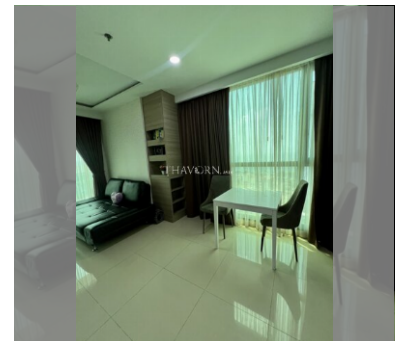

Condo for sale 1 bedroom 45 m² in Dusit Grand Condo View, Pattaya

฿ 3,990,000

UNIT PARAMETERS:

UID	FS-232725
quota	foreign quota
type	1 bedroom
size	45m²
floor	22
view	sea view
quality	not chosen
transfer fee payer	50/50

PROJECT PARAMETERS:

district	Jomtien
buildings	1
floors	36
built in	2014
maintenance	฿ 21,600/year

FACILITIES:

General information: highrise, meters to beach: 300, underground parking, open parking.

Swimming pool: swimming pool, kids pool, waterfall, jacuzzi.

Health zone: gym.

Other: reception, CCTV, security, minimart, laundry.