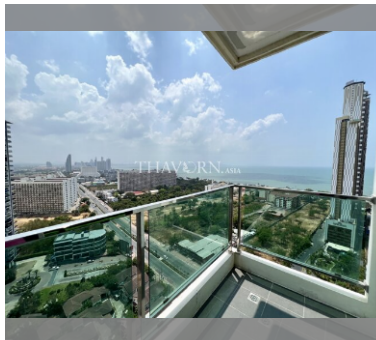

Condo for sale 1 bedroom 45 m² in Dusit Grand Condo View, Pattaya

฿ 3,990,000

UNIT PARAMETERS:

UID	FS-232725
quota	foreign quota
type	1 bedroom
size	45m²
floor	22
view	sea view
quality	not chosen
transfer fee payer	50/50

PROJECT PARAMETERS:

district	Jomtien
buildings	1
floors	36
built in	2014
maintenance	฿ 21,600/year

FACILITIES:

General information: highrise, meters to beach: 300, underground parking, open parking.

Swimming pool: swimming pool, kids pool, waterfall, jacuzzi.

Health zone: gym.

Other: reception, CCTV, security, minimart, laundry.