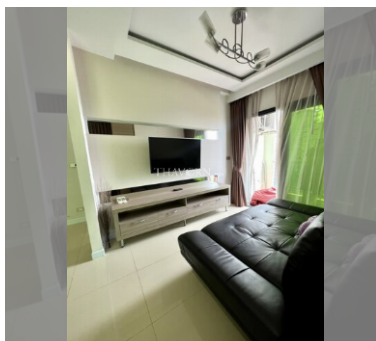

Condo for sale 1 bedroom 45 m² in Dusit Grand Condo View, Pattaya

฿ 3,990,000

UNIT PARAMETERS:

UID	FS-232725
quota	foreign quota
type	1 bedroom
size	45m²
floor	22
view	sea view
quality	not chosen
transfer fee payer	50/50

PROJECT PARAMETERS:

district	Jomtien
buildings	1
floors	36
built in	2014
maintenance	฿ 21,600/year

FACILITIES:

General information: highrise, meters to beach: 300, underground parking, open parking.

Swimming pool: swimming pool, kids pool, waterfall, jacuzzi.

Health zone: gym.

Other: reception, CCTV, security, minimart, laundry.