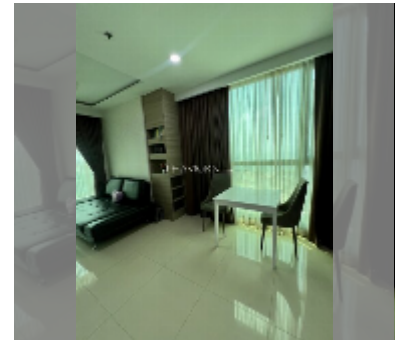

Condo for sale 1 bedroom 45 m² in Dusit Grand Condo View, Pattaya

฿ 3,720,000

UNIT PARAMETERS:

UID	FS-232725
quota	foreign quota
type	1 bedroom
size	45m²
floor	22
view	sea view

PROJECT PARAMETERS:

district	Jomtien
buildings	1
floors	36
built in	2016
maintenance	฿ 21,600/year

FACILITIES:

General information: highrise, meters to beach: 300, underground parking, open parking.

Swimming pool: swimming pool, kids pool, waterfall, jacuzzi.

Health zone: gym.

Other: reception, CCTV, security, minimart, laundry.