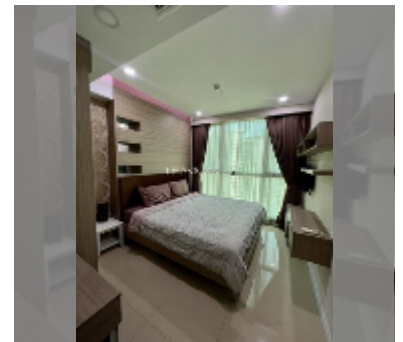

Condo for sale 1 bedroom 45 m² in Dusit Grand Condo View, Pattaya

฿ 3,990,000

UNIT PARAMETERS:

UID	FS-232725
quota	foreign quota
type	1 bedroom
size	45m ²
floor	22
view	sea view

PROJECT PARAMETERS:

district	Jomtien
buildings	1
floors	36
built in	2016
maintenance	฿ 21,600/year

FACILITIES:

General information: highrise, meters to beach: 300, underground parking, open parking.

Swimming pool: swimming pool, kids pool, waterfall, jacuzzi.

Health zone: gym.

Other: reception, CCTV, security, minimart, laundry.