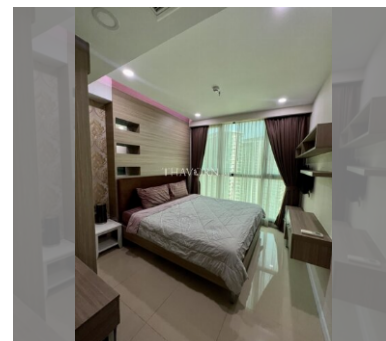

Condo for sale 1 bedroom 45 m² in Dusit Grand Condo View, Pattaya

฿ 3,990,000

UNIT PARAMETERS:

UID	FS-232725
quota	foreign quota
type	1 bedroom
size	45m²
floor	22
view	sea view
quality	not chosen
transfer fee payer	50/50

PROJECT PARAMETERS:

district	Jomtien
buildings	1
floors	36
built in	2014
maintenance	฿ 21,600/year

FACILITIES:

General information: highrise, meters to beach: 300, underground parking, open parking.

Swimming pool: swimming pool, kids pool, waterfall, jacuzzi.

Health zone: gym.

Other: reception, CCTV, security, minimart, laundry.