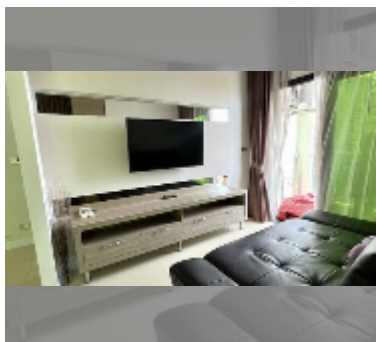

Condo for sale 1 bedroom 45 m² in Dusit Grand Condo View, Pattaya

฿ 3,720,000

UNIT PARAMETERS:

UID	FS-232725
quota	foreign quota
type	1 bedroom
size	45m ²
floor	22
view	sea view

PROJECT PARAMETERS:

district	Jomtien
buildings	1
floors	36
built in	2016
maintenance	฿ 21,600/year

FACILITIES:

General information: highrise, meters to beach: 300, underground parking, open parking.

Swimming pool: swimming pool, kids pool, waterfall, jacuzzi.

Health zone: gym.

Other: reception, CCTV, security, minimart, laundry.