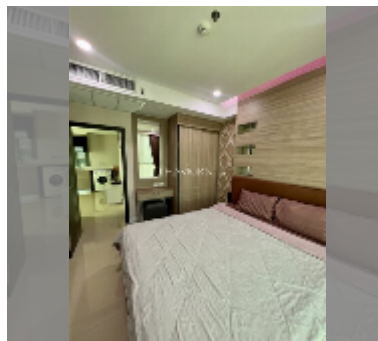

Condo for sale 1 bedroom 45 m² in Dusit Grand Condo View, Pattaya

฿ 3,990,000

UNIT PARAMETERS:

UID	FS-232725
quota	foreign quota
type	1 bedroom
size	45m ²
floor	22
view	sea view

PROJECT PARAMETERS:

district	Jomtien
buildings	1
floors	36
built in	2016
maintenance	฿ 21,600/year

FACILITIES:

General information: highrise, meters to beach: 300, underground parking, open parking.

Swimming pool: swimming pool, kids pool, waterfall, jacuzzi.

Health zone: gym.

Other: reception, CCTV, security, minimart, laundry.