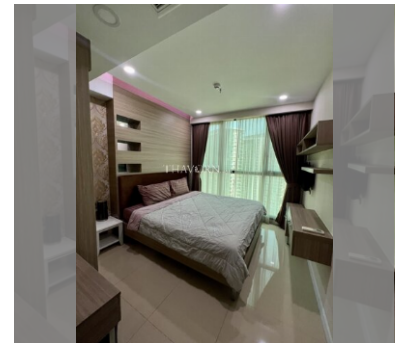

Condo for sale 1 bedroom 45 m² in Dusit Grand Condo View, Pattaya

For Sale: 1 Bedroom Condo, 45 m² in Dusit Grand Condo View, Pattaya Discover the perfect blend of comfort and elegance with this stunning 1 bedroom condo located in the prestigious Dusit Grand Condo View in Jomtien, Pattaya. Situated on the 22nd floor of a 36-story building, this property offers breathtaking views and an abundance of natural light. This 45 m² condo is fully furnished, providing a ready-to-move-in experience with stylish and modern furniture that complements the serene surroundings. The property is ideal for those who appreciate fine living with a touch of luxury. Ownership is streamlined with a foreign quota, making it an excellent investment for international buyers or expatriates seeking a residence in Thailand. This...

฿ 3,990,000

UNIT PARAMETERS:

UID	FS-232725
quota	foreign quota
type	1 bedroom
size	45m²
floor	22
view	sea view
quality	not chosen
transfer cost	
transfer fee payer	50/50
additional cost	

PROJECT PARAMETERS:

district	Jomtien
buildings	1
floors	36
built in	2014
maintenance	฿ 21,600/year

FACILITIES:

General information: highrise, meters to beach: 300, underground parking, open parking.

Swimming pool: swimming pool, kids pool, waterfall, jacuzzi.

Health zone: gym.

Other: reception, CCTV, security, minimart, laundry.