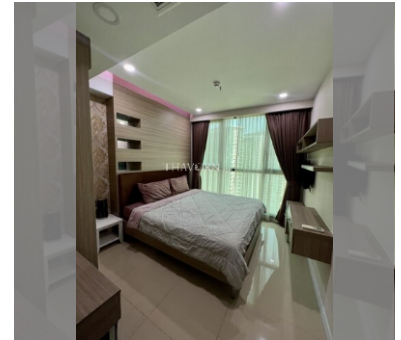

Condo for sale 1 bedroom 45 m² in Dusit Grand Condo View, Pattaya

฿ 3,990,000

UNIT PARAMETERS:

UID	FS-232725
quota	foreign quota
type	1 bedroom
size	45m²
floor	22
view	sea view
quality	not chosen
transfer fee payer	50/50

PROJECT PARAMETERS:

district	Jomtien
buildings	1
floors	36
built in	2014
maintenance	฿ 21,600/year

FACILITIES:

General information: highrise, meters to beach: 300, underground parking, open parking.

Swimming pool: swimming pool, kids pool, waterfall, jacuzzi.

Health zone: gym.

Other: reception, CCTV, security, minimart, laundry.