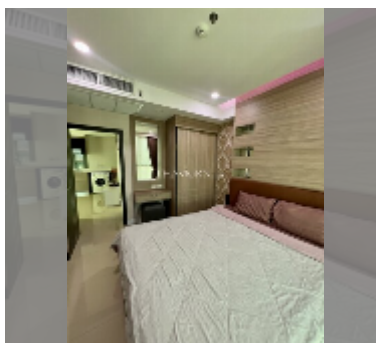

Condo for sale 1 bedroom 45 m² in Dusit Grand Condo View, Pattaya

฿ 3,720,000

UNIT PARAMETERS:

UID	FS-232725
quota	foreign quota
type	1 bedroom
size	45m ²
floor	22
view	sea view

PROJECT PARAMETERS:

district	Jomtien
buildings	1
floors	36
built in	2016
maintenance	฿ 21,600/year

FACILITIES:

General information: highrise, meters to beach: 300, underground parking, open parking.

Swimming pool: swimming pool, kids pool, waterfall, jacuzzi.

Health zone: gym.

Other: reception, CCTV, security, minimart, laundry.