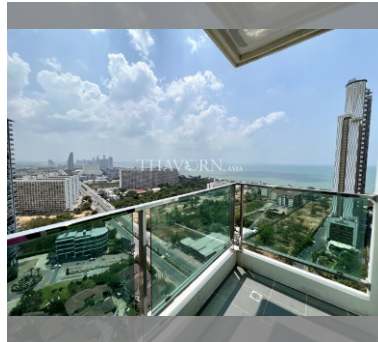

Condo for sale 1 bedroom 45 m² in Dusit Grand Condo View, Pattaya

฿ 3,990,000

UNIT PARAMETERS:

UID	FS-232725
quota	foreign quota
type	1 bedroom
size	45m²
floor	22
view	sea view
quality	not chosen
transfer fee payer	50/50

PROJECT PARAMETERS:

district	Jomtien
buildings	1
floors	36
built in	2014
maintenance	฿ 21,600/year

FACILITIES:

General information: highrise, meters to beach: 300, underground parking, open parking.

Swimming pool: swimming pool, kids pool, waterfall, jacuzzi.

Health zone: gym.

Other: reception, CCTV, security, minimart, laundry.