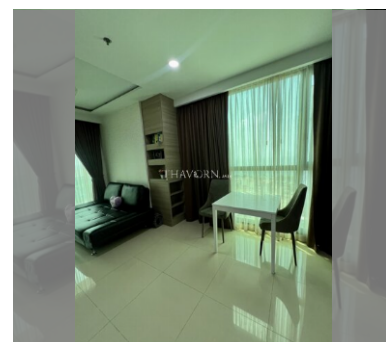

Condo for sale 1 bedroom 45 m² in Dusit Grand Condo View, Pattaya

฿ 3,990,000

UNIT PARAMETERS:

UID	FS-232725
quota	foreign quota
type	1 bedroom
size	45m²
floor	22
view	sea view
quality	not chosen
transfer fee payer	50/50

PROJECT PARAMETERS:

district	Jomtien
buildings	1
floors	36
built in	2014
maintenance	฿ 21,600/year

FACILITIES:

General information: highrise, meters to beach: 300, underground parking, open parking.

Swimming pool: swimming pool, kids pool, waterfall, jacuzzi.

Health zone: gym.

Other: reception, CCTV, security, minimart, laundry.