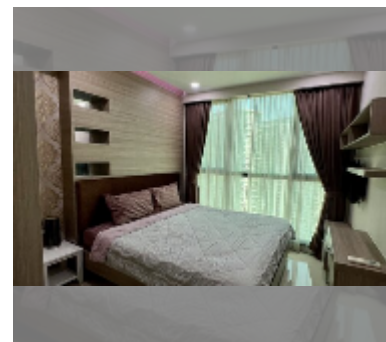

Condo for sale 1 bedroom 45 m² in Dusit Grand Condo View, Pattaya

฿ 3,720,000

UNIT PARAMETERS:

UID	FS-232725
quota	foreign quota
type	1 bedroom
size	45m ²
floor	22
view	sea view

PROJECT PARAMETERS:

district	Jomtien
buildings	1
floors	36
built in	2016
maintenance	฿ 21,600/year

FACILITIES:

General information: highrise, meters to beach: 300, underground parking, open parking.

Swimming pool: swimming pool, kids pool, waterfall, jacuzzi.

Health zone: gym.

Other: reception, CCTV, security, minimart, laundry.