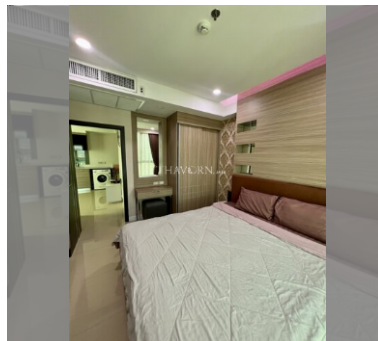

Condo for sale 1 bedroom 45 m² in Dusit Grand Condo View, Pattaya

฿ 3,990,000

UNIT PARAMETERS:

UID	FS-232725
quota	foreign quota
type	1 bedroom
size	45m²
floor	22
view	sea view
quality	not chosen
transfer fee payer	50/50

PROJECT PARAMETERS:

district	Jomtien
buildings	1
floors	36
built in	2014
maintenance	฿ 21,600/year

FACILITIES:

General information: highrise, meters to beach: 300, underground parking, open parking.

Swimming pool: swimming pool, kids pool, waterfall, jacuzzi.

Health zone: gym.

Other: reception, CCTV, security, minimart, laundry.