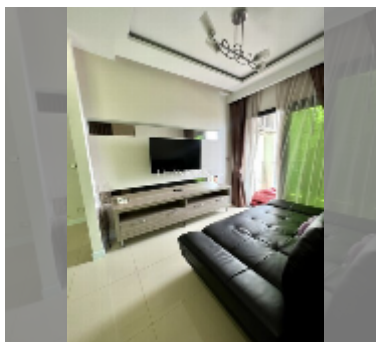

Condo for sale 1 bedroom 45 m² in Dusit Grand Condo View, Pattaya

฿ 3,720,000

UNIT PARAMETERS:

UID	FS-232725
quota	foreign quota
type	1 bedroom
size	45m ²
floor	22
view	sea view

PROJECT PARAMETERS:

district	Jomtien
buildings	1
floors	36
built in	2016
maintenance	฿ 21,600/year

FACILITIES:

General information: highrise, meters to beach: 300, underground parking, open parking.

Swimming pool: swimming pool, kids pool, waterfall, jacuzzi.

Health zone: gym.

Other: reception, CCTV, security, minimart, laundry.