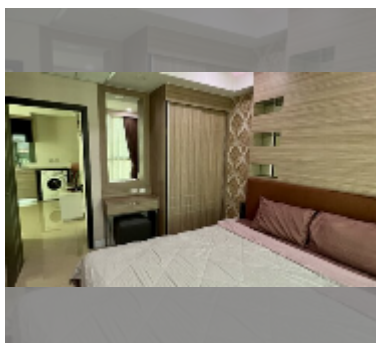

Condo for sale 1 bedroom 45 m² in Dusit Grand Condo View, Pattaya

฿ 3,720,000

UNIT PARAMETERS:

UID	FS-232725
quota	foreign quota
type	1 bedroom
size	45m²
floor	22
view	sea view

PROJECT PARAMETERS:

district	Jomtien
buildings	1
floors	36
built in	2016
maintenance	฿ 21,600/year

FACILITIES:

General information: highrise, meters to beach: 300, underground parking, open parking.

Swimming pool: swimming pool, kids pool, waterfall, jacuzzi.

Health zone: gym.

Other: reception, CCTV, security, minimart, laundry.