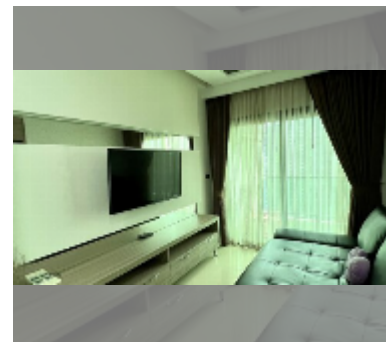

Condo for sale 1 bedroom 45 m² in Dusit Grand Condo View, Pattaya

฿ 3,720,000

UNIT PARAMETERS:

UID	FS-232725
quota	foreign quota
type	1 bedroom
size	45m ²
floor	22
view	sea view

PROJECT PARAMETERS:

district	Jomtien
buildings	1
floors	36
built in	2016
maintenance	฿ 21,600/year

FACILITIES:

General information: highrise, meters to beach: 300, underground parking, open parking.

Swimming pool: swimming pool, kids pool, waterfall, jacuzzi.

Health zone: gym.

Other: reception, CCTV, security, minimart, laundry.