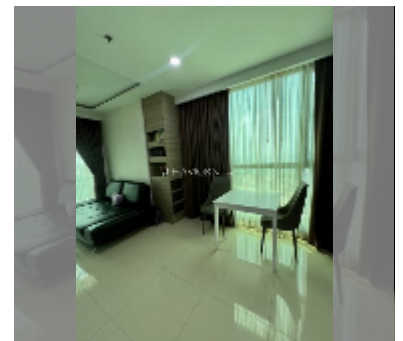

Condo for sale 1 bedroom 45 m² in Dusit Grand Condo View, Pattaya

฿ 3,990,000

UNIT PARAMETERS:

UID	FS-232725
quota	foreign quota
type	1 bedroom
size	45m ²
floor	22
view	sea view

PROJECT PARAMETERS:

district	Jomtien
buildings	1
floors	36
built in	2016
maintenance	฿ 21,600/year

FACILITIES:

General information: highrise, meters to beach: 300, underground parking, open parking.

Swimming pool: swimming pool, kids pool, waterfall, jacuzzi.

Health zone: gym.

Other: reception, CCTV, security, minimart, laundry.