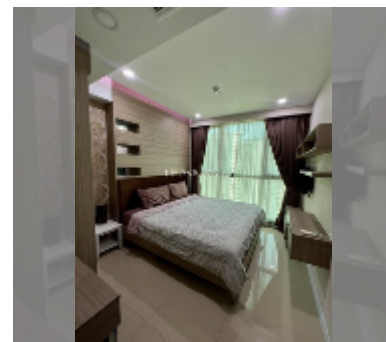

Condo for sale 1 bedroom 45 m² in Dusit Grand Condo View, Pattaya

฿ 3,720,000

UNIT PARAMETERS:

UID	FS-232725
quota	foreign quota
type	1 bedroom
size	45m ²
floor	22
view	sea view

PROJECT PARAMETERS:

district	Jomtien
buildings	1
floors	36
built in	2016
maintenance	฿ 21,600/year

FACILITIES:

General information: highrise, meters to beach: 300, underground parking, open parking.

Swimming pool: swimming pool, kids pool, waterfall, jacuzzi.

Health zone: gym.

Other: reception, CCTV, security, minimart, laundry.