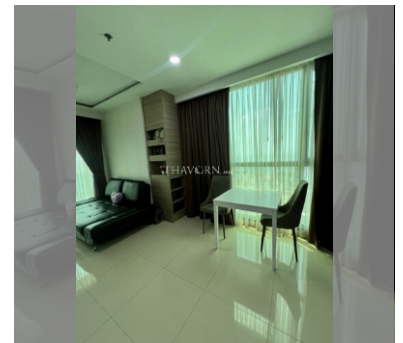

Condo for sale 1 bedroom 45 m² in Dusit Grand Condo View, Pattaya

For Sale: 1 Bedroom Condo, 45 m² in Dusit Grand Condo View, Pattaya Discover the perfect blend of comfort and elegance with this stunning 1 bedroom condo located in the prestigious Dusit Grand Condo View in Jomtien, Pattaya. Situated on the 22nd floor of a 36-story building, this property offers breathtaking views and an abundance of natural light. This 45 m² condo is fully furnished, providing a ready-to-move-in experience with stylish and modern furniture that complements the serene surroundings. The property is ideal for those who appreciate fine living with a touch of luxury. Ownership is streamlined with a foreign quota, making it an excellent investment for international buyers or expatriates seeking a residence in Thailand. This...

฿ 3,990,000

UNIT PARAMETERS:

UID	FS-232725
quota	foreign quota
type	1 bedroom
size	45m²
floor	22
view	sea view
quality	not chosen
transfer cost	
transfer fee payer	50/50
additional cost	

PROJECT PARAMETERS:

district	Jomtien
buildings	1
floors	36
built in	2014
maintenance	฿ 21,600/year

FACILITIES:

General information: highrise, meters to beach: 300, underground parking, open parking.

Swimming pool: swimming pool, kids pool, waterfall, jacuzzi.

Health zone: gym.

Other: reception, CCTV, security, minimart, laundry.