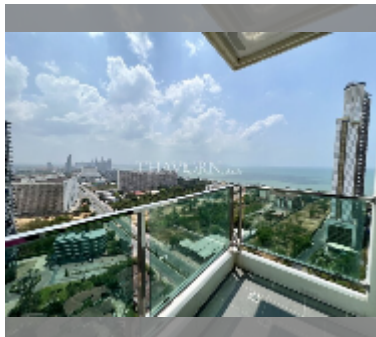

Condo for sale 1 bedroom 45 m² in Dusit Grand Condo View, Pattaya

฿ 3,720,000

UNIT PARAMETERS:

UID	FS-232725
quota	foreign quota
type	1 bedroom
size	45m ²
floor	22
view	sea view

PROJECT PARAMETERS:

district	Jomtien
buildings	1
floors	36
built in	2016
maintenance	฿ 21,600/year

FACILITIES:

General information: highrise, meters to beach: 300, underground parking, open parking.

Swimming pool: swimming pool, kids pool, waterfall, jacuzzi.

Health zone: gym.

Other: reception, CCTV, security, minimart, laundry.