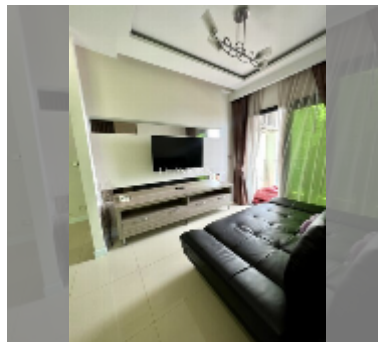

Condo for sale 1 bedroom 45 m² in Dusit Grand Condo View, Pattaya

฿ 3,990,000

UNIT PARAMETERS:

UID	FS-232725
quota	foreign quota
type	1 bedroom
size	45m ²
floor	22
view	sea view

PROJECT PARAMETERS:

district	Jomtien
buildings	1
floors	36
built in	2016
maintenance	฿ 21,600/year

FACILITIES:

General information: highrise, meters to beach: 300, underground parking, open parking.

Swimming pool: swimming pool, kids pool, waterfall, jacuzzi.

Health zone: gym.

Other: reception, CCTV, security, minimart, laundry.