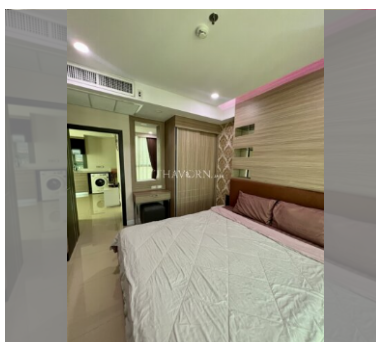

Condo for sale 1 bedroom 45 m² in Dusit Grand Condo View, Pattaya

฿ 3,990,000

UNIT PARAMETERS:

UID	FS-232725
quota	foreign quota
type	1 bedroom
size	45m²
floor	22
view	sea view
quality	not chosen
transfer fee payer	50/50

PROJECT PARAMETERS:

district	Jomtien
buildings	1
floors	36
built in	2014
maintenance	฿ 21,600/year

FACILITIES:

General information: highrise, meters to beach: 300, underground parking, open parking.

Swimming pool: swimming pool, kids pool, waterfall, jacuzzi.

Health zone: gym.

Other: reception, CCTV, security, minimart, laundry.