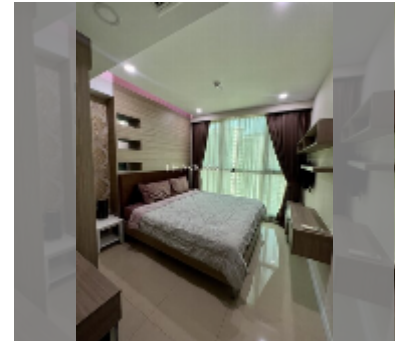

Condo for sale 1 bedroom 45 m² in Dusit Grand Condo View, Pattaya

฿ 3,720,000

UNIT PARAMETERS:

UID	FS-232725
quota	foreign quota
type	1 bedroom
size	45m²
floor	22
view	sea view

PROJECT PARAMETERS:

district	Jomtien
buildings	1
floors	36
built in	2016
maintenance	฿ 21,600/year

FACILITIES:

General information: highrise, meters to beach: 300, underground parking, open parking.

Swimming pool: swimming pool, kids pool, waterfall, jacuzzi.

Health zone: gym.

Other: reception, CCTV, security, minimart, laundry.