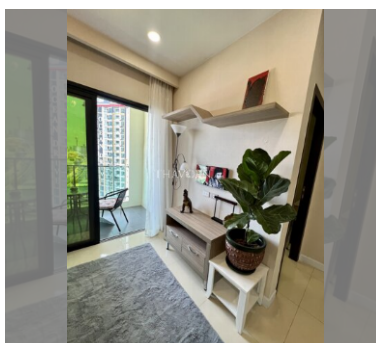

Condo for sale 1 bedroom 35 m² in Dusit Grand Condo View, Pattaya

฿ 2,890,000

UNIT PARAMETERS:

UID	FS-232721
quota	foreign quota
type	1 bedroom
size	35m²
floor	12
view	sea view
transfer cost	
transfer fee payer	50/50
additional cost	

PROJECT PARAMETERS:

district	Jomtien
buildings	1
floors	36
built in	2014
maintenance	฿ 16,800/year

FACILITIES:

General information: highrise, meters to beach: 300, underground parking, open parking.

Swimming pool: swimming pool, kids pool, waterfall, jacuzzi.

Health zone: gym.

Other: reception, CCTV, security, minimart, laundry.