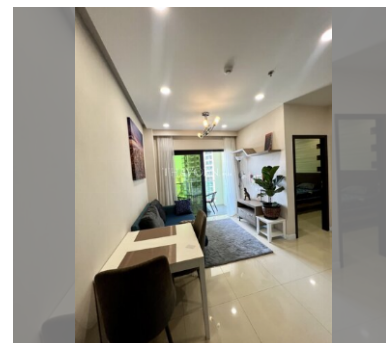

Condo for sale 1 bedroom 35 m² in Dusit Grand Condo View, Pattaya

฿ 2,890,000

UNIT PARAMETERS:

UID	FS-232721
quota	foreign quota
type	1 bedroom
size	35m²
floor	12
view	sea view
transfer cost	
transfer fee payer	50/50
additional cost	

PROJECT PARAMETERS:

district	Jomtien
buildings	1
floors	36
built in	2014
maintenance	฿ 16,800/year

FACILITIES:

General information: highrise, meters to beach: 300, underground parking, open parking.

Swimming pool: swimming pool, kids pool, waterfall, jacuzzi.

Health zone: gym.

Other: reception, CCTV, security, minimart, laundry.