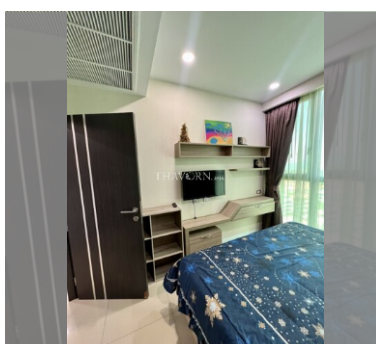

Condo for sale 1 bedroom 35 m² in Dusit Grand Condo View, Pattaya

฿ 2,890,000

UNIT PARAMETERS:

UID	FS-232721
quota	foreign quota
type	1 bedroom
size	35m²
floor	12
view	sea view
transfer cost	
transfer fee payer	50/50
additional cost	

PROJECT PARAMETERS:

district	Jomtien
buildings	1
floors	36
built in	2014
maintenance	฿ 16,800/year

FACILITIES:

General information: highrise, meters to beach: 300, underground parking, open parking.

Swimming pool: swimming pool, kids pool, waterfall, jacuzzi.

Health zone: gym.

Other: reception, CCTV, security, minimart, laundry.