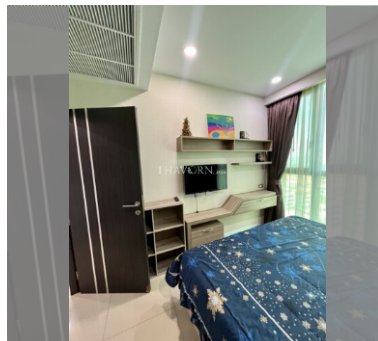

Condo for sale 1 bedroom 35 m² in Dusit Grand Condo View, Pattaya

฿ 2,890,000

UNIT PARAMETERS:

UID	FS-232721
quota	foreign quota
type	1 bedroom
size	35m²
floor	12
view	sea view
transfer fee payer	50/50

PROJECT PARAMETERS:

district	Jomtien
buildings	1
floors	36
built in	2014
maintenance	฿ 16,800/year

FACILITIES:

General information: highrise, meters to beach: 300, underground parking, open parking.

Swimming pool: swimming pool, kids pool, waterfall, jacuzzi.

Health zone: gym.

Other: reception, CCTV, security, minimart, laundry.