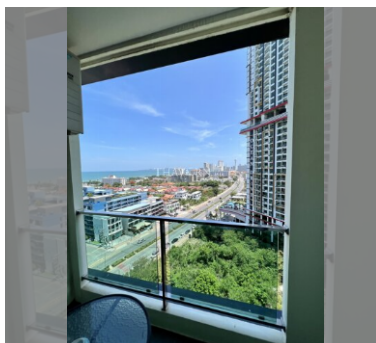

Condo for sale 1 bedroom 35 m² in Dusit Grand Condo View, Pattaya

฿ 2,890,000

UNIT PARAMETERS:

UID	FS-232721
quota	foreign quota
type	1 bedroom
size	35m²
floor	12
view	sea view
transfer cost	
transfer fee payer	50/50
additional cost	

PROJECT PARAMETERS:

district	Jomtien
buildings	1
floors	36
built in	2014
maintenance	฿ 16,800/year

FACILITIES:

General information: highrise, meters to beach: 300, underground parking, open parking.

Swimming pool: swimming pool, kids pool, waterfall, jacuzzi.

Health zone: gym.

Other: reception, CCTV, security, minimart, laundry.