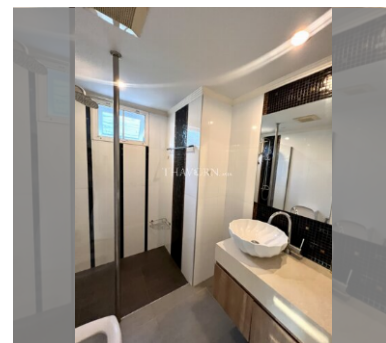

Condo for sale 1 bedroom 35 m² in Amazon Residence, Pattaya

฿ 1,890,000

UNIT PARAMETERS:

UID	FS-232710
quota	foreign quota
type	1 bedroom
size	35m²
floor	3
view	garden view
quality	not chosen
transfer fee payer	50/50

PROJECT PARAMETERS:

district	Jomtien
buildings	4
floors	8
built in	2014
maintenance	฿ 14,700/year

FACILITIES:

General information: resort, shuttle bus, open parking.

Swimming pool: swimming pool, kids pool, water slides, waterfall, jacuzzi.

Chill zone: chill zone, garden.

Health zone: gym, sauna, hamam.

Other: reception, lobby, games room, CCTV, security, minimart, laundry.