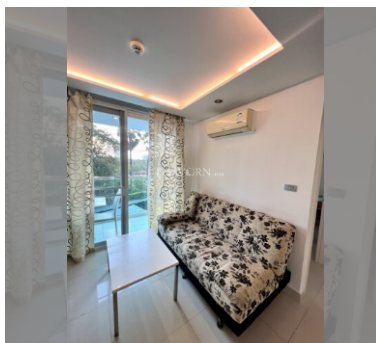

Condo for sale 1 bedroom 35 m² in Amazon Residence, Pattaya

฿ 1,890,000

UNIT PARAMETERS:

UID	FS-232710
quota	foreign quota
type	1 bedroom
size	35m²
floor	3
view	garden view
quality	not chosen
transfer fee payer	50/50

PROJECT PARAMETERS:

district	Jomtien
buildings	4
floors	8
built in	2014
maintenance	฿ 14,700/year

FACILITIES:

General information: resort, shuttle bus, open parking.

Swimming pool: swimming pool, kids pool, water slides, waterfall, jacuzzi.

Chill zone: chill zone, garden.

Health zone: gym, sauna, hamam.

Other: reception, lobby, games room, CCTV, security, minimart, laundry.