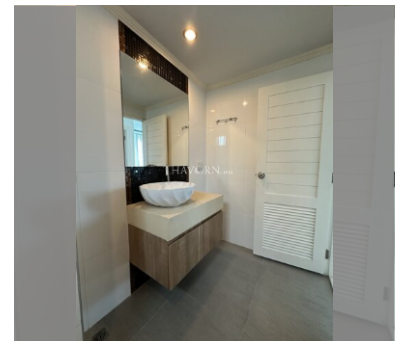

Condo for sale 1 bedroom 35 m² in Amazon Residence, Pattaya

฿ 1,890,000

UNIT PARAMETERS:

UID	FS-232710
quota	foreign quota
type	1 bedroom
size	35m²
floor	3
view	garden view
quality	not chosen
transfer fee payer	50/50

PROJECT PARAMETERS:

district	Jomtien
buildings	4
floors	8
built in	2014
maintenance	฿ 14,700/year

FACILITIES:

General information: resort, shuttle bus, open parking.

Swimming pool: swimming pool, kids pool, water slides, waterfall, jacuzzi.

Chill zone: chill zone, garden.

Health zone: gym, sauna, hamam.

Other: reception, lobby, games room, CCTV, security, minimart, laundry.