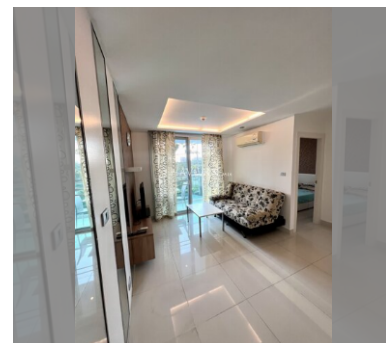

Condo for sale 1 bedroom 35 m² in Amazon Residence, Pattaya

฿ 1,890,000

UNIT PARAMETERS:

UID	FS-232710
quota	foreign quota
type	1 bedroom
size	35m²
floor	3
view	garden view
quality	not chosen
transfer fee payer	50/50

PROJECT PARAMETERS:

district	Jomtien
buildings	4
floors	8
built in	2014
maintenance	฿ 14,700/year

FACILITIES:

General information: resort, shuttle bus, open parking.

Swimming pool: swimming pool, kids pool, water slides, waterfall, jacuzzi.

Chill zone: chill zone, garden.

Health zone: gym, sauna, hamam.

Other: reception, lobby, games room, CCTV, security, minimart, laundry.