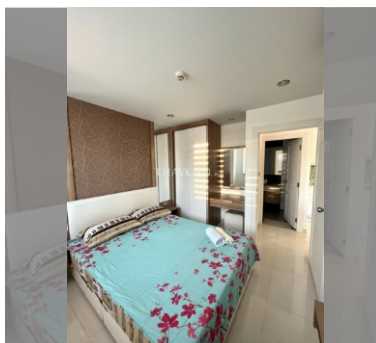

Condo for sale 1 bedroom 35 m² in Amazon Residence, Pattaya

฿ 1,890,000

UNIT PARAMETERS:

UID	FS-232710
quota	foreign quota
type	1 bedroom
size	35m²
floor	3
view	garden view
quality	not chosen
transfer fee payer	50/50

PROJECT PARAMETERS:

district	Jomtien
buildings	4
floors	8
built in	2014
maintenance	฿ 14,700/year

FACILITIES:

General information: resort, shuttle bus, open parking.

Swimming pool: swimming pool, kids pool, water slides, waterfall, jacuzzi.

Chill zone: chill zone, garden.

Health zone: gym, sauna, hamam.

Other: reception, lobby, games room, CCTV, security, minimart, laundry.