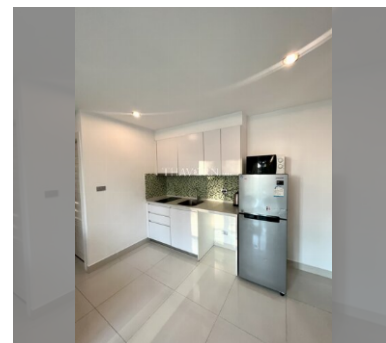

Condo for sale 1 bedroom 35 m² in Amazon Residence, Pattaya

฿ 1,890,000

UNIT PARAMETERS:

UID	FS-232710
quota	foreign quota
type	1 bedroom
size	35m²
floor	3
view	garden view
quality	not chosen
transfer fee payer	50/50

PROJECT PARAMETERS:

district	Jomtien
buildings	4
floors	8
built in	2014
maintenance	฿ 14,700/year

FACILITIES:

General information: resort, shuttle bus, open parking.

Swimming pool: swimming pool, kids pool, water slides, waterfall, jacuzzi.

Chill zone: chill zone, garden.

Health zone: gym, sauna, hamam.

Other: reception, lobby, games room, CCTV, security, minimart, laundry.