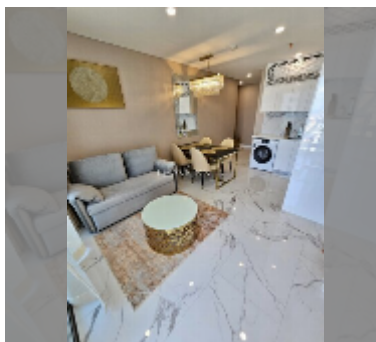

Condo for sale 1 bedroom 47 m² in Copacabana Beach Jomtien, Pattaya

฿ 8,850,000

UNIT PARAMETERS:

UID	FS-232659
quota	foreign quota
type	1 bedroom
size	47m²
floor	51
view	sea view

PROJECT PARAMETERS:

district	Jomtien
buildings	1
floors	59
built in	2022
maintenance	฿ 28,200/year

FACILITIES:

General information: highrise, meters to beach: 50, minutes to beach: 1, shuttle bus, beach front, open parking, multy-level parking.

Swimming pool: swimming pool, rooftop pool, infinity view, jacuzzi, pool bar , sunbathing area.

Chill zone: chill zone, garden, rooftop chillout.

Health zone: gym, sauna, hamam.

Other: lobby, meeting room, games room, kids playgarden, CCTV, security.