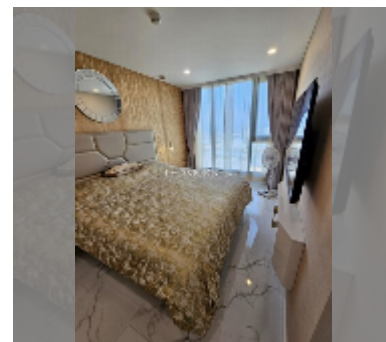

Condo for sale 1 bedroom 47 m² in Copacabana Beach Jomtien, Pattaya

฿ 8,850,000

UNIT PARAMETERS:

UID	FS-232659
quota	foreign quota
type	1 bedroom
size	47m²
floor	51
view	sea view

PROJECT PARAMETERS:

district	Jomtien
buildings	1
floors	59
built in	2022
maintenance	฿ 28,200/year

FACILITIES:

General information: highrise, meters to beach: 50, minutes to beach: 1, shuttle bus, beach front, open parking, multy-level parking.

Swimming pool: swimming pool, rooftop pool, infinity view, jacuzzi, pool bar , sunbathing area.

Chill zone: chill zone, garden, rooftop chillout.

Health zone: gym, sauna, hamam.

Other: lobby, meeting room, games room, kids playgarden, CCTV, security.