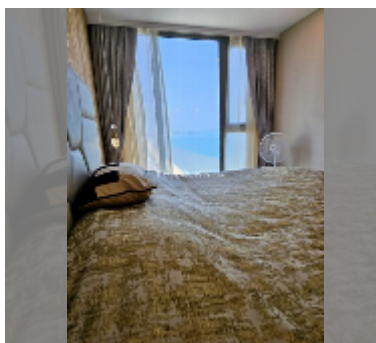

Condo for sale 1 bedroom 47 m² in Copacabana Beach Jomtien, Pattaya

฿ 8,850,000

UNIT PARAMETERS:

UID	FS-232659
quota	foreign quota
type	1 bedroom
size	47m²
floor	51
view	sea view

PROJECT PARAMETERS:

district	Jomtien
buildings	1
floors	59
built in	2022
maintenance	฿ 28,200/year

FACILITIES:

General information: highrise, meters to beach: 50, minutes to beach: 1, shuttle bus, beach front, open parking, multy-level parking.

Swimming pool: swimming pool, rooftop pool, infinity view, jacuzzi, pool bar , sunbathing area.

Chill zone: chill zone, garden, rooftop chillout.

Health zone: gym, sauna, hamam.

Other: lobby, meeting room, games room, kids playgarden, CCTV, security.