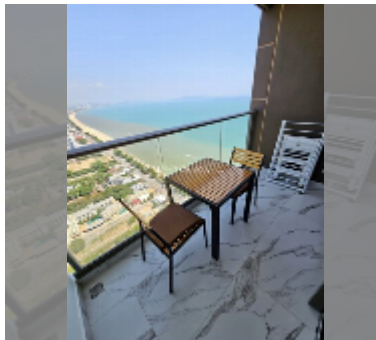

Condo for sale 1 bedroom 47 m² in Copacabana Beach Jomtien, Pattaya

฿ 8,850,000

UNIT PARAMETERS:

UID	FS-232659
quota	foreign quota
type	1 bedroom
size	47m ²
floor	51
view	sea view

PROJECT PARAMETERS:

district	Jomtien
buildings	1
floors	59
built in	2022
maintenance	฿ 28,200/year

FACILITIES:

General information: highrise, meters to beach: 50, minutes to beach: 1, shuttle bus, beach front, open parking, multy-level parking.

Swimming pool: swimming pool, rooftop pool, infinity view, jacuzzi, pool bar , sunbathing area.

Chill zone: chill zone, garden, rooftop chillout.

Health zone: gym, sauna, hamam.

Other: lobby, meeting room, games room, kids playgarden, CCTV, security.

[details](#)