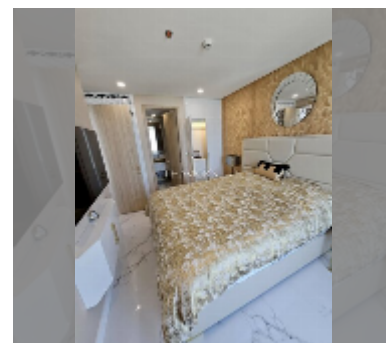

Condo for sale 1 bedroom 47 m² in Copacabana Beach Jomtien, Pattaya

฿ 8,850,000

UNIT PARAMETERS:

UID	FS-232659
quota	foreign quota
type	1 bedroom
size	47m²
floor	51
view	sea view

PROJECT PARAMETERS:

district	Jomtien
buildings	1
floors	59
built in	2022
maintenance	฿ 28,200/year

FACILITIES:

General information: highrise, meters to beach: 50, minutes to beach: 1, shuttle bus, beach front, open parking, multy-level parking.

Swimming pool: swimming pool, rooftop pool, infinity view, jacuzzi, pool bar , sunbathing area.

Chill zone: chill zone, garden, rooftop chillout.

Health zone: gym, sauna, hamam.

Other: lobby, meeting room, games room, kids playgarden, CCTV, security.