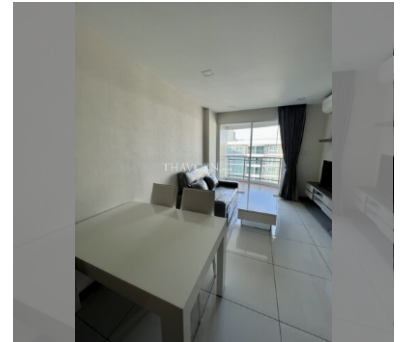

Condo for sale 1 bedroom 48.1 m² in Whale Marina Condo, Pattaya

฿ 5,350,000

UNIT PARAMETERS:

UID	FS-232617
quota	thai quota
type	1 bedroom
size	48.1m²
floor	8
view	pool view
transfer fee payer	50/50

PROJECT PARAMETERS:

district	Na Jomtien
buildings	3
floors	8
built in	2019
maintenance	฿ 25,974/year

FACILITIES:

General information: lowrise, meters to beach: 500, open parking, covered parking.

Swimming pool: swimming pool.

Chill zone: garden, barbeque areas.

Health zone: gym, sauna.

Other: CCTV, security.