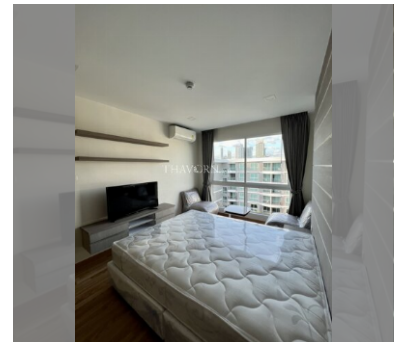

Condo for sale 1 bedroom 48.1 m² in Whale Marina Condo, Pattaya

฿ 5,350,000

UNIT PARAMETERS:

UID	FS-232617
quota	thai quota
type	1 bedroom
size	48.1m²
floor	8
view	pool view
transfer fee payer	50/50

PROJECT PARAMETERS:

district	Na Jomtien
buildings	3
floors	8
built in	2019
maintenance	฿ 25,974/year

FACILITIES:

General information: lowrise, meters to beach: 500, open parking, covered parking.

Swimming pool: swimming pool.

Chill zone: garden, barbeque areas.

Health zone: gym, sauna.

Other: CCTV, security.