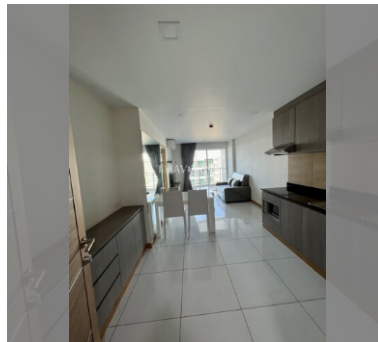

Condo for sale 1 bedroom 48.1 m² in Whale Marina Condo, Pattaya

฿ 5,350,000

UNIT PARAMETERS:

UID	FS-232616
quota	thai quota
type	1 bedroom
size	48.1m²
floor	8
view	pool view
transfer cost	
transfer fee payer	50/50
additional cost	

PROJECT PARAMETERS:

district	Na Jomtien
buildings	3
floors	8
built in	2019
maintenance	฿ 25,974/year

FACILITIES:

General information: lowrise, meters to beach: 500, open parking, covered parking.

Swimming pool: swimming pool.

Chill zone: garden, barbeque areas.

Health zone: gym, sauna.

Other: CCTV, security.