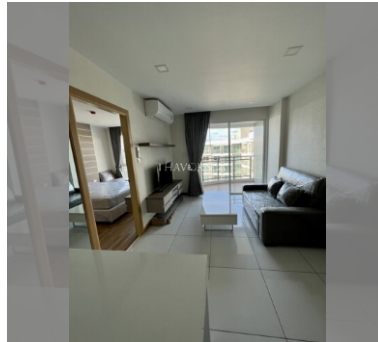

Condo for sale 1 bedroom 48.1 m² in Whale Marina Condo, Pattaya

฿ 5,350,000

UNIT PARAMETERS:

UID	FS-232616
quota	thai quota
type	1 bedroom
size	48.1m²
floor	8
view	pool view
transfer cost	
transfer fee payer	50/50
additional cost	

PROJECT PARAMETERS:

district	Na Jomtien
buildings	3
floors	8
built in	2019
maintenance	฿ 25,974/year

FACILITIES:

General information: lowrise, meters to beach: 500, open parking, covered parking.

Swimming pool: swimming pool.

Chill zone: garden, barbeque areas.

Health zone: gym, sauna.

Other: CCTV, security.