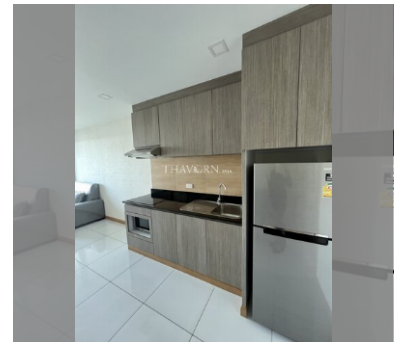

Condo for sale 1 bedroom 48.1 m² in Whale Marina Condo, Pattaya

฿ 5,350,000

UNIT PARAMETERS:

UID	FS-232616
quota	thai quota
type	1 bedroom
size	48.1m²
floor	8
view	pool view
transfer fee payer	50/50

PROJECT PARAMETERS:

district	Na Jomtien
buildings	3
floors	8
built in	2019
maintenance	฿ 25,974/year

FACILITIES:

General information: lowrise, meters to beach: 500, open parking, covered parking.

Swimming pool: swimming pool.

Chill zone: garden, barbeque areas.

Health zone: gym, sauna.

Other: CCTV, security.