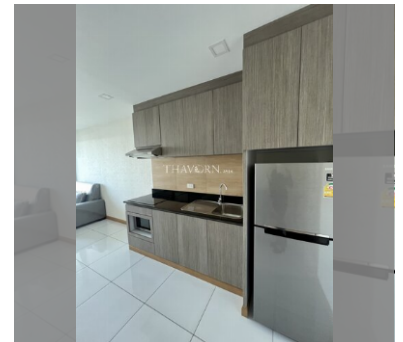

Condo for sale 1 bedroom 48.1 m² in Whale Marina Condo, Pattaya

฿ 5,350,000

UNIT PARAMETERS:

UID	FS-232616
quota	thai quota
type	1 bedroom
size	48.1m²
floor	8
view	pool view
transfer cost	
transfer fee payer	50/50
additional cost	

PROJECT PARAMETERS:

district	Na Jomtien
buildings	3
floors	8
built in	2019
maintenance	฿ 25,974/year

FACILITIES:

General information: lowrise, meters to beach: 500, open parking, covered parking.

Swimming pool: swimming pool.

Chill zone: garden, barbeque areas.

Health zone: gym, sauna.

Other: CCTV, security.