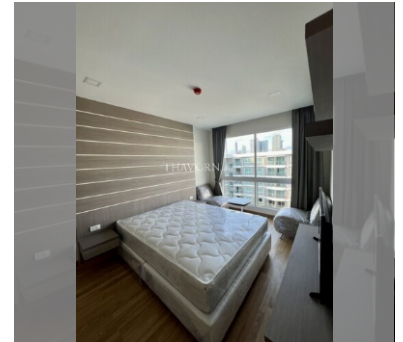

Condo for sale 1 bedroom 48.1 m² in Whale Marina Condo, Pattaya

฿ 5,350,000

UNIT PARAMETERS:

UID	FS-232616
quota	thai quota
type	1 bedroom
size	48.1m²
floor	8
view	pool view
transfer cost	
transfer fee payer	50/50
additional cost	

PROJECT PARAMETERS:

district	Na Jomtien
buildings	3
floors	8
built in	2019
maintenance	฿ 25,974/year

FACILITIES:

General information: lowrise, meters to beach: 500, open parking, covered parking.

Swimming pool: swimming pool.

Chill zone: garden, barbeque areas.

Health zone: gym, sauna.

Other: CCTV, security.