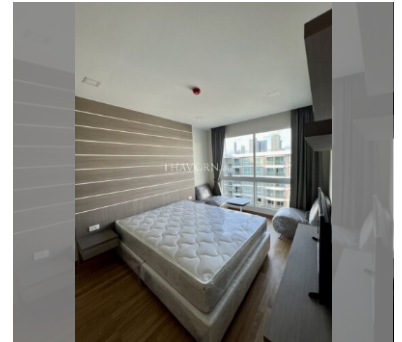

Condo for sale 1 bedroom 48.1 m² in Whale Marina Condo, Pattaya

฿ 5,350,000

UNIT PARAMETERS:

UID	FS-232616
quota	thai quota
type	1 bedroom
size	48.1m²
floor	8
view	pool view
transfer fee payer	50/50

PROJECT PARAMETERS:

district	Na Jomtien
buildings	3
floors	8
built in	2019
maintenance	฿ 25,974/year

FACILITIES:

General information: lowrise, meters to beach: 500, open parking, covered parking.

Swimming pool: swimming pool.

Chill zone: garden, barbeque areas.

Health zone: gym, sauna.

Other: CCTV, security.