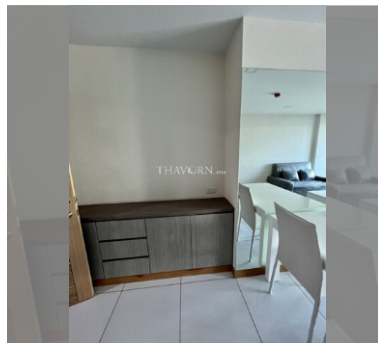

Condo for sale 1 bedroom 48.1 m² in Whale Marina Condo, Pattaya

฿ 5,350,000

UNIT PARAMETERS:

UID	FS-232616
quota	thai quota
type	1 bedroom
size	48.1m²
floor	8
view	pool view
transfer cost	
transfer fee payer	50/50
additional cost	

PROJECT PARAMETERS:

district	Na Jomtien
buildings	3
floors	8
built in	2019
maintenance	฿ 25,974/year

FACILITIES:

General information: lowrise, meters to beach: 500, open parking, covered parking.

Swimming pool: swimming pool.

Chill zone: garden, barbeque areas.

Health zone: gym, sauna.

Other: CCTV, security.