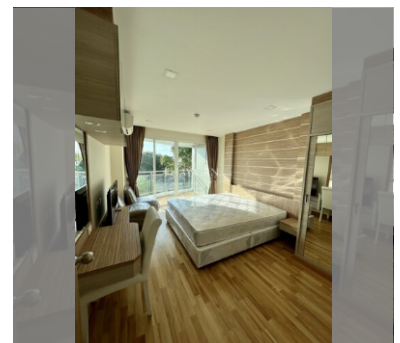

Condo for sale 2 bedroom 82 m² in Whale Marina Condo, Pattaya

฿ 7,990,000

UNIT PARAMETERS:

UID	FS-232601
quota	foreign quota
type	2 bedroom
size	82m²
floor	3
view	pool view
transfer fee payer	50/50

PROJECT PARAMETERS:

district	Na Jomtien
buildings	3
floors	8
built in	2019
maintenance	฿ 44,280/year

FACILITIES:

General information: lowrise, meters to beach: 500, open parking, covered parking.

Swimming pool: swimming pool.

Chill zone: garden, barbeque areas.

Health zone: gym, sauna.

Other: CCTV, security.