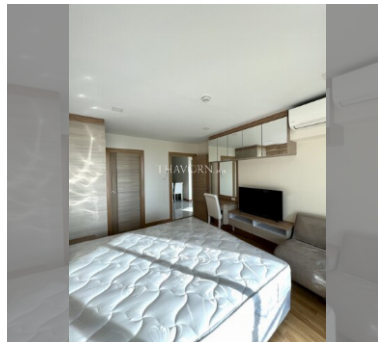

Condo for sale 2 bedroom 82 m² in Whale Marina Condo, Pattaya

฿ 7,990,000

UNIT PARAMETERS:

UID	FS-232601
quota	foreign quota
type	2 bedroom
size	82m²
floor	3
view	pool view
transfer fee payer	50/50

PROJECT PARAMETERS:

district	Na Jomtien
buildings	3
floors	8
built in	2019
maintenance	฿ 44,280/year

FACILITIES:

General information: lowrise, meters to beach: 500, open parking, covered parking.

Swimming pool: swimming pool.

Chill zone: garden, barbeque areas.

Health zone: gym, sauna.

Other: CCTV, security.