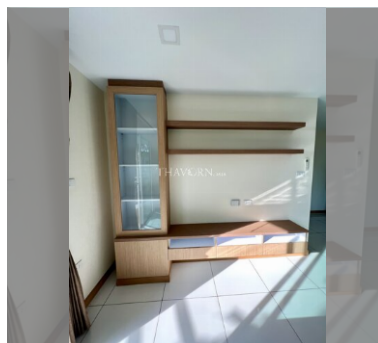

Condo for sale 2 bedroom 82 m² in Whale Marina Condo, Pattaya

฿ 7,990,000

UNIT PARAMETERS:

UID	FS-232601
quota	foreign quota
type	2 bedroom
size	82m²
floor	3
view	pool view
transfer fee payer	50/50

PROJECT PARAMETERS:

district	Na Jomtien
buildings	3
floors	8
built in	2019
maintenance	฿ 44,280/year

FACILITIES:

General information: lowrise, meters to beach: 500, open parking, covered parking.

Swimming pool: swimming pool.

Chill zone: garden, barbeque areas.

Health zone: gym, sauna.

Other: CCTV, security.