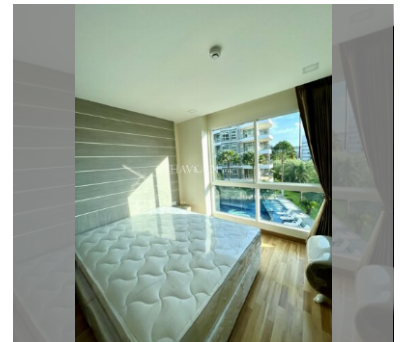

Condo for sale 2 bedroom 82 m² in Whale Marina Condo, Pattaya

฿ 7,990,000

UNIT PARAMETERS:

UID	FS-232601
quota	foreign quota
type	2 bedroom
size	82m²
floor	3
view	pool view
transfer fee payer	50/50

PROJECT PARAMETERS:

district	Na Jomtien
buildings	3
floors	8
built in	2019
maintenance	฿ 44,280/year

FACILITIES:

General information: lowrise, meters to beach: 500, open parking, covered parking.

Swimming pool: swimming pool.

Chill zone: garden, barbeque areas.

Health zone: gym, sauna.

Other: CCTV, security.