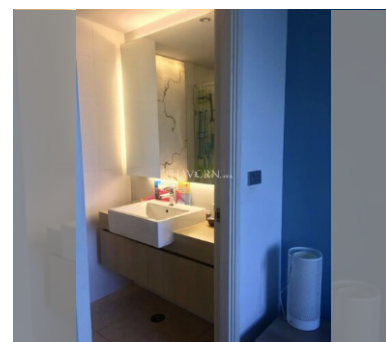

Condo for sale 1 bedroom 35 m² in Atlantis Condo Resort, Pattaya

฿ 2,100,000

UNIT PARAMETERS:

UID	FS-232250
quota	foreign quota
type	1 bedroom
size	35m²
floor	8
view	city view
transfer fee payer	50/50

PROJECT PARAMETERS:

district	Jomtien
buildings	5
floors	8
built in	2014
maintenance	฿ 14,700/year

FACILITIES:

General information: resort, meters to beach: 500, minutes to beach: 5, open parking, covered parking.

Swimming pool: swimming pool, kids pool, water slides, waterfall, jacuzzi.

Chill zone: chill zone, garden.

Health zone: gym, sauna, hamam.

Other: reception, lobby, clubhouse, games room, kids playgarden, CCTV, security, minimart, laundry.