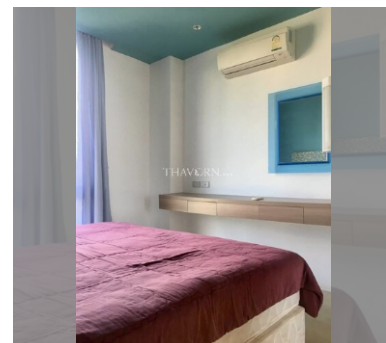

Condo for sale 1 bedroom 35 m² in Atlantis Condo Resort, Pattaya

฿ 2,100,000

UNIT PARAMETERS:

UID	FS-232250
quota	foreign quota
type	1 bedroom
size	35m²
floor	8
view	city view
transfer cost	
transfer fee payer	50/50
additional cost	

PROJECT PARAMETERS:

district	Jomtien
buildings	5
floors	8
built in	2014
maintenance	฿ 14,700/year

FACILITIES:

General information: resort, meters to beach: 500, minutes to beach: 5, open parking, covered parking.

Swimming pool: swimming pool, kids pool, water slides, waterfall, jacuzzi.

Chill zone: chill zone, garden.

Health zone: gym, sauna, hamam.

Other: reception, lobby, clubhouse, games room, kids playgarden, CCTV, security, minimart, laundry.