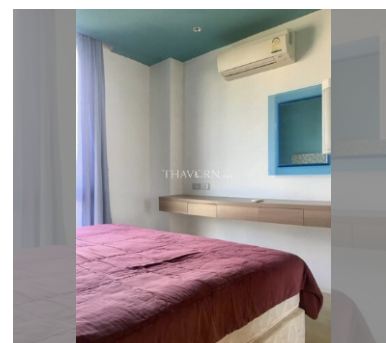

Condo for sale 1 bedroom 35 m² in Atlantis Condo Resort, Pattaya

฿ 2,100,000

UNIT PARAMETERS:

UID	FS-232250
quota	foreign quota
type	1 bedroom
size	35m²
floor	8
view	city view
transfer fee payer	50/50

PROJECT PARAMETERS:

district	Jomtien
buildings	5
floors	8
built in	2014
maintenance	฿ 14,700/year

FACILITIES:

General information: resort, meters to beach: 500, minutes to beach: 5, open parking, covered parking.

Swimming pool: swimming pool, kids pool, water slides, waterfall, jacuzzi.

Chill zone: chill zone, garden.

Health zone: gym, sauna, hamam.

Other: reception, lobby, clubhouse, games room, kids playgarden, CCTV, security, minimart, laundry.