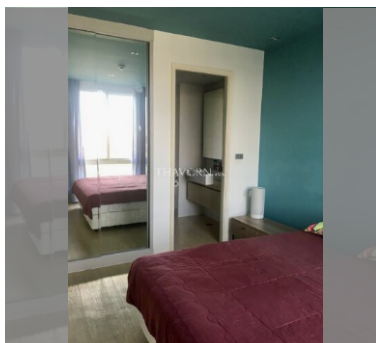

Condo for sale 1 bedroom 35 m² in Atlantis Condo Resort, Pattaya

฿ 2,100,000

UNIT PARAMETERS:

UID	FS-232250
quota	foreign quota
type	1 bedroom
size	35m²
floor	8
view	city view
transfer cost	
transfer fee payer	50/50
additional cost	

PROJECT PARAMETERS:

district	Jomtien
buildings	5
floors	8
built in	2014
maintenance	฿ 14,700/year

FACILITIES:

General information: resort, meters to beach: 500, minutes to beach: 5, open parking, covered parking.

Swimming pool: swimming pool, kids pool, water slides, waterfall, jacuzzi.

Chill zone: chill zone, garden.

Health zone: gym, sauna, hamam.

Other: reception, lobby, clubhouse, games room, kids playgarden, CCTV, security, minimart, laundry.