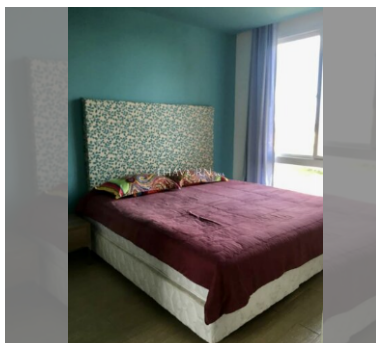

Condo for sale 1 bedroom 35 m² in Atlantis Condo Resort, Pattaya

฿ 2,100,000

UNIT PARAMETERS:

UID	FS-232250
quota	foreign quota
type	1 bedroom
size	35m²
floor	8
view	city view
transfer cost	
transfer fee payer	50/50
additional cost	

PROJECT PARAMETERS:

district	Jomtien
buildings	5
floors	8
built in	2014
maintenance	฿ 14,700/year

FACILITIES:

General information: resort, meters to beach: 500, minutes to beach: 5, open parking, covered parking.

Swimming pool: swimming pool, kids pool, water slides, waterfall, jacuzzi.

Chill zone: chill zone, garden.

Health zone: gym, sauna, hamam.

Other: reception, lobby, clubhouse, games room, kids playgarden, CCTV, security, minimart, laundry.