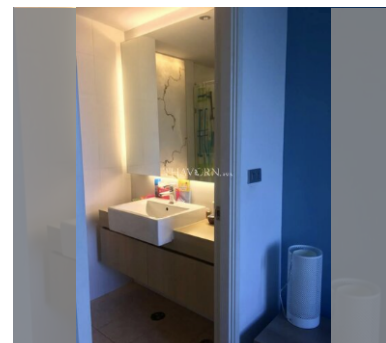

Condo for sale 1 bedroom 35 m² in Atlantis Condo Resort, Pattaya

฿ 2,100,000

UNIT PARAMETERS:

UID	FS-232250
quota	foreign quota
type	1 bedroom
size	35m²
floor	8
view	city view
transfer cost	
transfer fee payer	50/50
additional cost	

PROJECT PARAMETERS:

district	Jomtien
buildings	5
floors	8
built in	2014
maintenance	฿ 14,700/year

FACILITIES:

General information: resort, meters to beach: 500, minutes to beach: 5, open parking, covered parking.

Swimming pool: swimming pool, kids pool, water slides, waterfall, jacuzzi.

Chill zone: chill zone, garden.

Health zone: gym, sauna, hamam.

Other: reception, lobby, clubhouse, games room, kids playgarden, CCTV, security, minimart, laundry.