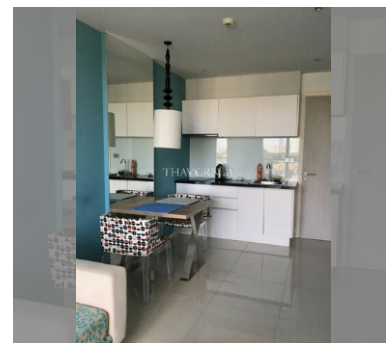

Condo for sale 1 bedroom 35 m² in Atlantis Condo Resort, Pattaya

฿ 2,100,000

UNIT PARAMETERS:

UID	FS-232250
quota	foreign quota
type	1 bedroom
size	35m²
floor	8
view	city view
transfer fee payer	50/50

PROJECT PARAMETERS:

district	Jomtien
buildings	5
floors	8
built in	2014
maintenance	฿ 14,700/year

FACILITIES:

General information: resort, meters to beach: 500, minutes to beach: 5, open parking, covered parking.

Swimming pool: swimming pool, kids pool, water slides, waterfall, jacuzzi.

Chill zone: chill zone, garden.

Health zone: gym, sauna, hamam.

Other: reception, lobby, clubhouse, games room, kids playgarden, CCTV, security, minimart, laundry.