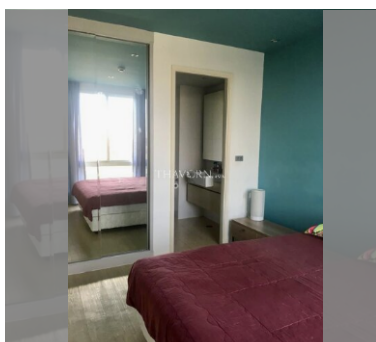

Condo for sale 1 bedroom 35 m² in Atlantis Condo Resort, Pattaya

฿ 2,100,000

UNIT PARAMETERS:

UID	FS-232250
quota	foreign quota
type	1 bedroom
size	35m²
floor	8
view	city view
transfer fee payer	50/50

PROJECT PARAMETERS:

district	Jomtien
buildings	5
floors	8
built in	2014
maintenance	฿ 14,700/year

FACILITIES:

General information: resort, meters to beach: 500, minutes to beach: 5, open parking, covered parking.

Swimming pool: swimming pool, kids pool, water slides, waterfall, jacuzzi.

Chill zone: chill zone, garden.

Health zone: gym, sauna, hamam.

Other: reception, lobby, clubhouse, games room, kids playgarden, CCTV, security, minimart, laundry.