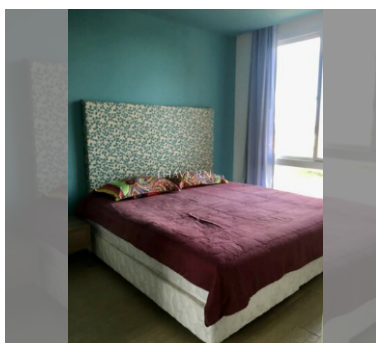

Condo for sale 1 bedroom 35 m² in Atlantis Condo Resort, Pattaya

฿ 2,100,000

UNIT PARAMETERS:

UID	FS-232250
quota	foreign quota
type	1 bedroom
size	35m²
floor	8
view	city view
transfer fee payer	50/50

PROJECT PARAMETERS:

district	Jomtien
buildings	5
floors	8
built in	2014
maintenance	฿ 14,700/year

FACILITIES:

General information: resort, meters to beach: 500, minutes to beach: 5, open parking, covered parking.

Swimming pool: swimming pool, kids pool, water slides, waterfall, jacuzzi.

Chill zone: chill zone, garden.

Health zone: gym, sauna, hamam.

Other: reception, lobby, clubhouse, games room, kids playgarden, CCTV, security, minimart, laundry.