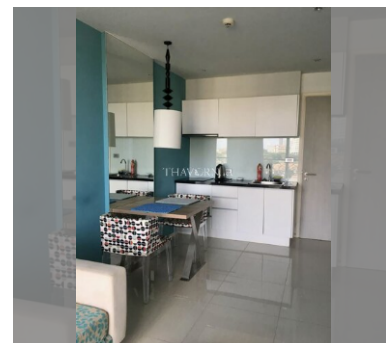

Condo for sale 1 bedroom 35 m² in Atlantis Condo Resort, Pattaya

฿ 2,100,000

UNIT PARAMETERS:

UID	FS-232250
quota	foreign quota
type	1 bedroom
size	35m²
floor	8
view	city view
transfer cost	
transfer fee payer	50/50
additional cost	

PROJECT PARAMETERS:

district	Jomtien
buildings	5
floors	8
built in	2014
maintenance	฿ 14,700/year

FACILITIES:

General information: resort, meters to beach: 500, minutes to beach: 5, open parking, covered parking.

Swimming pool: swimming pool, kids pool, water slides, waterfall, jacuzzi.

Chill zone: chill zone, garden.

Health zone: gym, sauna, hamam.

Other: reception, lobby, clubhouse, games room, kids playgarden, CCTV, security, minimart, laundry.