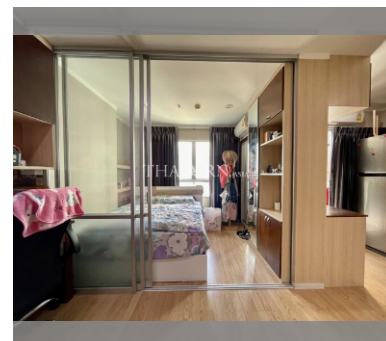

Condo for sale 1 bedroom 27 m² in Lumpini Ville Naklua - Wongamat, Pattaya

฿ 1,800,000

UNIT PARAMETERS:

UID	FS-232211
quota	foreign quota
type	1 bedroom
size	27m²
floor	14
view	partial sea view
transfer cost	
transfer fee payer	On Buyer
additional cost	

PROJECT PARAMETERS:

district	Wongamat
buildings	3
floors	30
built in	2014
maintenance	฿ 8,100/year

FACILITIES:

General information: highrise, multy-level parking, covered parking.

Swimming pool: swimming pool.

Chill zone: chill zone, garden.

Health zone: gym.

Other: reception, lobby, clubhouse, kids playgarden, CCTV, security, laundry.