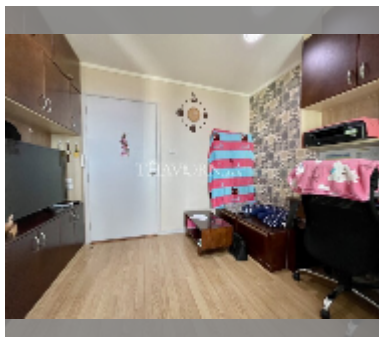

Condo for sale 1 bedroom 27 m² in Lumpini Ville Naklua - Wongamat, Pattaya

฿ 1,800,000

UNIT PARAMETERS:

UID	FS-232211
quota	foreign quota
type	1 bedroom
size	27m²
floor	14
view	partial sea view
online viewing	yes

PROJECT PARAMETERS:

district	Wongamat
buildings	3
floors	30
built in	2014
maintenance	฿ 8,100/year

FACILITIES:

General information: highrise, multy-level parking, covered parking.

Swimming pool: swimming pool.

Chill zone: chill zone, garden.

Health zone: gym.

Other: reception, lobby, clubhouse, kids playgarden, CCTV, security, laundry.