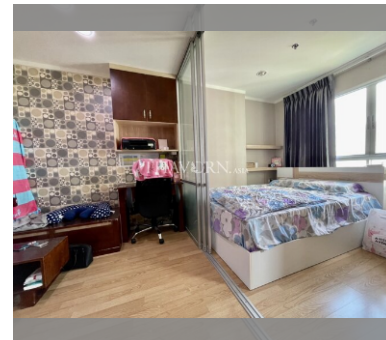

Condo for sale 1 bedroom 27 m² in Lumpini Ville Naklua - Wongamat, Pattaya

฿ 1,800,000

UNIT PARAMETERS:

UID	FS-232211
quota	foreign quota
type	1 bedroom
size	27m²
floor	14
view	partial sea view
quality	not chosen
transfer fee payer	On Buyer

PROJECT PARAMETERS:

district	Wongamat
buildings	3
floors	30
built in	2014
maintenance	฿ 8,100/year

FACILITIES:

General information: highrise, multy-level parking, covered parking.

Swimming pool: swimming pool.

Chill zone: chill zone, garden.

Health zone: gym.

Other: reception, lobby, clubhouse, kids playgarden, CCTV, security, laundry.