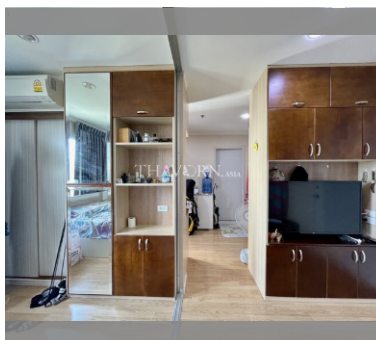

Condo for sale 1 bedroom 27 m² in Lumpini Ville Naklua - Wongamat, Pattaya

฿ 1,800,000

UNIT PARAMETERS:

UID	FS-232211
quota	foreign quota
type	1 bedroom
size	27m²
floor	14
view	partial sea view
transfer cost	
transfer fee payer	On Buyer
additional cost	

PROJECT PARAMETERS:

district	Wongamat
buildings	3
floors	30
built in	2014
maintenance	฿ 8,100/year

FACILITIES:

General information: highrise, multy-level parking, covered parking.

Swimming pool: swimming pool.

Chill zone: chill zone, garden.

Health zone: gym.

Other: reception, lobby, clubhouse, kids playgarden, CCTV, security, laundry.