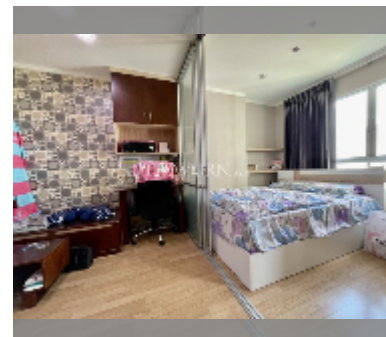

Condo for sale 1 bedroom 27 m² in Lumpini Ville Naklua - Wongamat, Pattaya

฿ 1,800,000

UNIT PARAMETERS:

UID	FS-232211
quota	foreign quota
type	1 bedroom
size	27m²
floor	14
view	partial sea view
online viewing	yes

PROJECT PARAMETERS:

district	Wongamat
buildings	3
floors	30
built in	2014
maintenance	฿ 8,100/year

FACILITIES:

General information: highrise, multy-level parking, covered parking.

Swimming pool: swimming pool.

Chill zone: chill zone, garden.

Health zone: gym.

Other: reception, lobby, clubhouse, kids playgarden, CCTV, security, laundry.