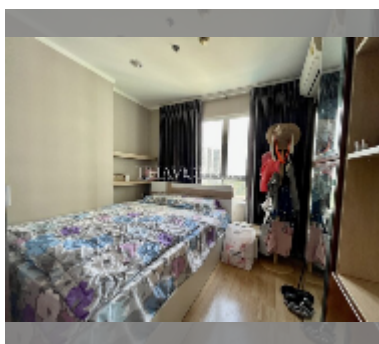

Condo for sale 1 bedroom 27 m² in Lumpini Ville Naklua - Wongamat, Pattaya

฿ 1,800,000

UNIT PARAMETERS:

UID	FS-232211
quota	foreign quota
type	1 bedroom
size	27m²
floor	14
view	partial sea view
online viewing	yes

PROJECT PARAMETERS:

district	Wongamat
buildings	3
floors	30
built in	2014
maintenance	฿ 8,100/year

FACILITIES:

General information: highrise, multy-level parking, covered parking.

Swimming pool: swimming pool.

Chill zone: chill zone, garden.

Health zone: gym.

Other: reception, lobby, clubhouse, kids playgarden, CCTV, security, laundry.