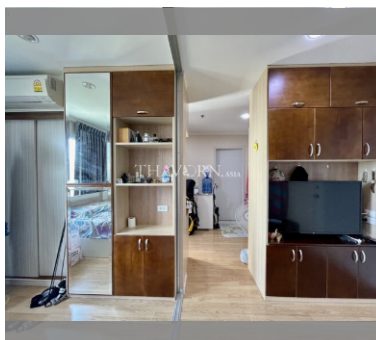

Condo for sale 1 bedroom 27 m² in Lumpini Ville Naklua - Wongamat, Pattaya

฿ 1,800,000

UNIT PARAMETERS:

UID	FS-232211
quota	foreign quota
type	1 bedroom
size	27m²
floor	14
view	partial sea view
quality	not chosen
transfer fee payer	On Buyer

PROJECT PARAMETERS:

district	Wongamat
buildings	3
floors	30
built in	2014
maintenance	฿ 8,100/year

FACILITIES:

General information: highrise, multy-level parking, covered parking.

Swimming pool: swimming pool.

Chill zone: chill zone, garden.

Health zone: gym.

Other: reception, lobby, clubhouse, kids playgarden, CCTV, security, laundry.