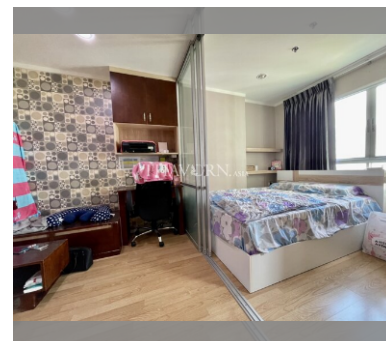

Condo for sale 1 bedroom 27 m² in Lumpini Ville Naklua - Wongamat, Pattaya

฿ 1,800,000

UNIT PARAMETERS:

UID	FS-232211
quota	foreign quota
type	1 bedroom
size	27m²
floor	14
view	partial sea view
transfer cost	
transfer fee payer	On Buyer
additional cost	

PROJECT PARAMETERS:

district	Wongamat
buildings	3
floors	30
built in	2014
maintenance	฿ 8,100/year

FACILITIES:

General information: highrise, multy-level parking, covered parking.

Swimming pool: swimming pool.

Chill zone: chill zone, garden.

Health zone: gym.

Other: reception, lobby, clubhouse, kids playgarden, CCTV, security, laundry.