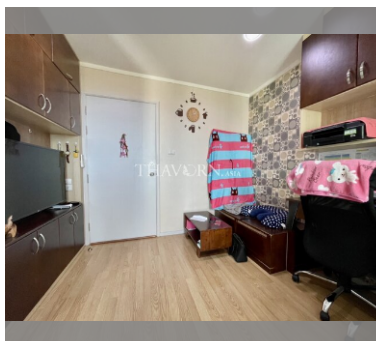

Condo for sale 1 bedroom 27 m² in Lumpini Ville Naklua - Wongamat, Pattaya

฿ 1,800,000

UNIT PARAMETERS:

UID	FS-232211
quota	foreign quota
type	1 bedroom
size	27m²
floor	14
view	partial sea view
transfer cost	
transfer fee payer	On Buyer
additional cost	

PROJECT PARAMETERS:

district	Wongamat
buildings	3
floors	30
built in	2014
maintenance	฿ 8,100/year

FACILITIES:

General information: highrise, multy-level parking, covered parking.

Swimming pool: swimming pool.

Chill zone: chill zone, garden.

Health zone: gym.

Other: reception, lobby, clubhouse, kids playgarden, CCTV, security, laundry.