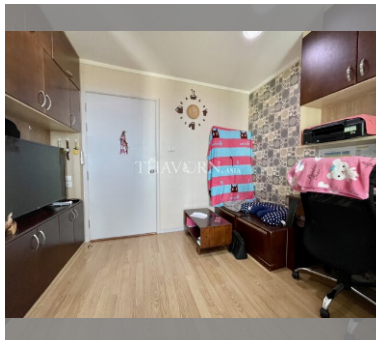

Condo for sale 1 bedroom 27 m² in Lumpini Ville Naklua - Wongamat, Pattaya

฿ 1,800,000

UNIT PARAMETERS:

UID	FS-232211
quota	foreign quota
type	1 bedroom
size	27m²
floor	14
view	partial sea view
quality	not chosen
transfer fee payer	On Buyer

PROJECT PARAMETERS:

district	Wongamat
buildings	3
floors	30
built in	2014
maintenance	฿ 8,100/year

FACILITIES:

General information: highrise, multy-level parking, covered parking.

Swimming pool: swimming pool.

Chill zone: chill zone, garden.

Health zone: gym.

Other: reception, lobby, clubhouse, kids playgarden, CCTV, security, laundry.