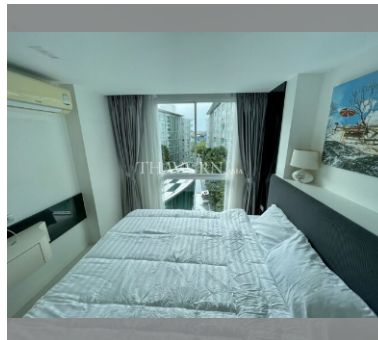

Condo for sale 1 bedroom 35 m² in City Center Residence, Pattaya

฿ 2,690,000

UNIT PARAMETERS:

UID	FS-228536
quota	foreign quota
type	1 bedroom
size	35m²
floor	6
view	pool view
transfer fee payer	50/50

PROJECT PARAMETERS:

district	Central Pattaya
buildings	3
floors	8
built in	2017
maintenance	฿ 12,600/year

FACILITIES:

General information: resort, meters to beach: 2000, minutes to beach: 15, underground parking.

Swimming pool: swimming pool, kids pool, waterfall.

Chill zone: garden.

Health zone: gym, sauna.

Other: lobby, CCTV, security.