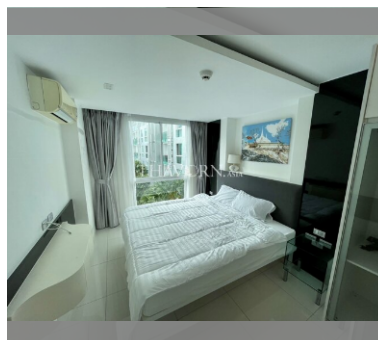

Condo for sale 1 bedroom 35 m² in City Center Residence, Pattaya

฿ 2,690,000

UNIT PARAMETERS:

UID	FS-228536
quota	foreign quota
type	1 bedroom
size	35m²
floor	6
view	pool view
transfer fee payer	50/50

PROJECT PARAMETERS:

district	Central Pattaya
buildings	3
floors	8
built in	2017
maintenance	฿ 12,600/year

FACILITIES:

General information: resort, meters to beach: 2000, minutes to beach: 15, underground parking.

Swimming pool: swimming pool, kids pool, waterfall.

Chill zone: garden.

Health zone: gym, sauna.

Other: lobby, CCTV, security.