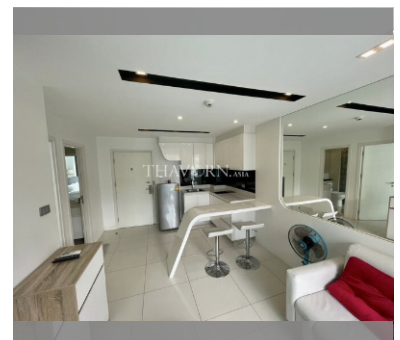

Condo for sale 1 bedroom 35 m² in City Center Residence, Pattaya

฿ 2,690,000

UNIT PARAMETERS:

UID	FS-228536
quota	foreign quota
type	1 bedroom
size	35m²
floor	6
view	pool view
transfer fee payer	50/50

PROJECT PARAMETERS:

district	Central Pattaya
buildings	3
floors	8
built in	2017
maintenance	฿ 12,600/year

FACILITIES:

General information: resort, meters to beach: 2000, minutes to beach: 15, underground parking.

Swimming pool: swimming pool, kids pool, waterfall.

Chill zone: garden.

Health zone: gym, sauna.

Other: lobby, CCTV, security.