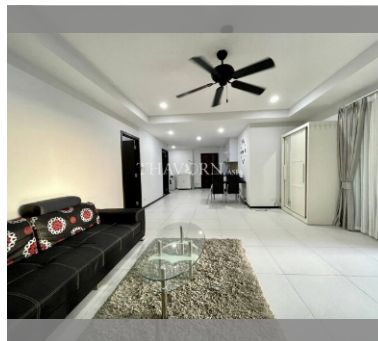

Condo for sale 2 bedroom 74 m² in Siam Oriental Twins, Pattaya

฿ 5,900,000

UNIT PARAMETERS:

UID	FS-228310
quota	foreign quota
type	2 bedroom
size	74m²
floor	5
view	partial sea view
transfer cost	
transfer fee payer	50/50
additional cost	

PROJECT PARAMETERS:

district	Pratumnak
buildings	2
floors	7
built in	2009
maintenance	฿ 35,520/year

FACILITIES:

General information: boutique, meters to beach: 500, pets are allowed, underground parking.

Swimming pool: swimming pool.

Other: CCTV, security.