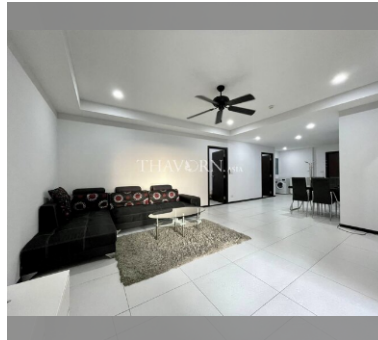

Condo for sale 2 bedroom 74 m² in Siam Oriental Twins, Pattaya

฿ 5,900,000

UNIT PARAMETERS:

UID	FS-228310
quota	foreign quota
type	2 bedroom
size	74m²
floor	5
view	partial sea view
transfer cost	
transfer fee payer	50/50
additional cost	

PROJECT PARAMETERS:

district	Pratumnak
buildings	2
floors	7
built in	2009
maintenance	฿ 35,520/year

FACILITIES:

General information: boutique, meters to beach: 500, pets are allowed, underground parking.

Swimming pool: swimming pool.

Other: CCTV, security.