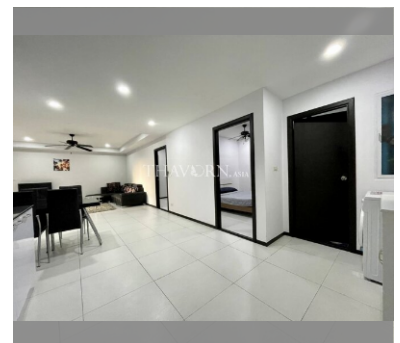

Condo for sale 2 bedroom 74 m² in Siam Oriental Twins, Pattaya

฿ 5,900,000

UNIT PARAMETERS:

UID	FS-228310
quota	foreign quota
type	2 bedroom
size	74m²
floor	5
view	partial sea view
transfer fee payer	50/50

PROJECT PARAMETERS:

district	Pratumnak
buildings	2
floors	7
built in	2009
maintenance	฿ 35,520/year

FACILITIES:

General information: boutique, meters to beach: 500, pets are allowed, underground parking.

Swimming pool: swimming pool.

Other: CCTV, security.