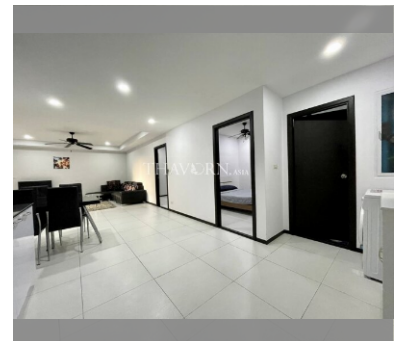

Condo for sale 2 bedroom 74 m² in Siam Oriental Twins, Pattaya

฿ 5,900,000

UNIT PARAMETERS:

UID	FS-228310
quota	foreign quota
type	2 bedroom
size	74m²
floor	5
view	partial sea view
transfer cost	
transfer fee payer	50/50
additional cost	

PROJECT PARAMETERS:

district	Pratumnak
buildings	2
floors	7
built in	2009
maintenance	฿ 35,520/year

FACILITIES:

General information: boutique, meters to beach: 500, pets are allowed, underground parking.

Swimming pool: swimming pool.

Other: CCTV, security.