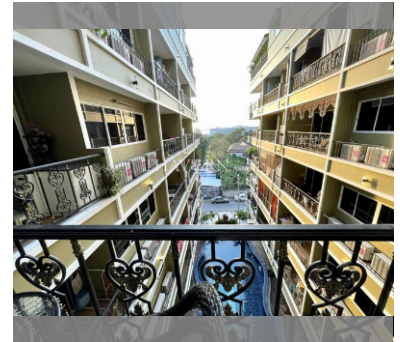

Condo for sale 2 bedroom 74 m² in Siam Oriental Twins, Pattaya

฿ 5,900,000

UNIT PARAMETERS:

UID	FS-228310
quota	foreign quota
type	2 bedroom
size	74m²
floor	5
view	partial sea view
transfer fee payer	50/50

PROJECT PARAMETERS:

district	Pratumnak
buildings	2
floors	7
built in	2009
maintenance	฿ 35,520/year

FACILITIES:

General information: boutique, meters to beach: 500, pets are allowed, underground parking.

Swimming pool: swimming pool.

Other: CCTV, security.