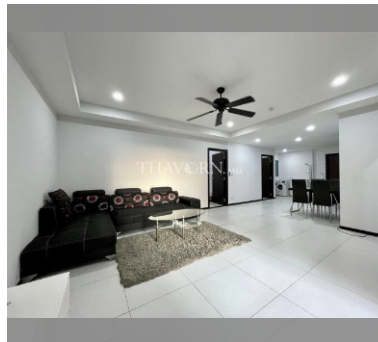

Condo for sale 2 bedroom 74 m² in Siam Oriental Twins, Pattaya

฿ 5,900,000

UNIT PARAMETERS:

UID	FS-228310
quota	foreign quota
type	2 bedroom
size	74m²
floor	5
view	partial sea view
transfer fee payer	50/50

PROJECT PARAMETERS:

district	Pratumnak
buildings	2
floors	7
built in	2009
maintenance	฿ 35,520/year

FACILITIES:

General information: boutique, meters to beach: 500, pets are allowed, underground parking.

Swimming pool: swimming pool.

Other: CCTV, security.