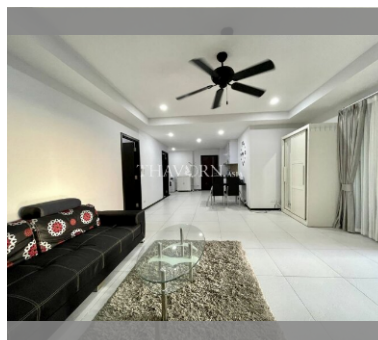

Condo for sale 2 bedroom 74 m² in Siam Oriental Twins, Pattaya

฿ 5,900,000

UNIT PARAMETERS:

UID	FS-228310
quota	foreign quota
type	2 bedroom
size	74m²
floor	5
view	partial sea view
quality	not chosen
transfer fee payer	50/50

PROJECT PARAMETERS:

district	Pratumnak
buildings	2
floors	7
built in	2009
maintenance	฿ 35,520/year

FACILITIES:

General information: boutique, meters to beach: 500, pets are allowed, underground parking.

Swimming pool: swimming pool.

Other: CCTV, security.