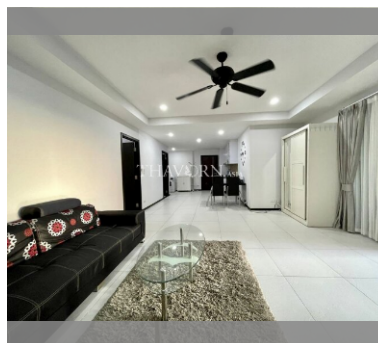

Condo for sale 2 bedroom 74 m² in Siam Oriental Twins, Pattaya

฿ 5,900,000

UNIT PARAMETERS:

UID	FS-228310
quota	foreign quota
type	2 bedroom
size	74m²
floor	5
view	partial sea view
transfer fee payer	50/50

PROJECT PARAMETERS:

district	Pratumnak
buildings	2
floors	7
built in	2009
maintenance	฿ 35,520/year

FACILITIES:

General information: boutique, meters to beach: 500, pets are allowed, underground parking.

Swimming pool: swimming pool.

Other: CCTV, security.