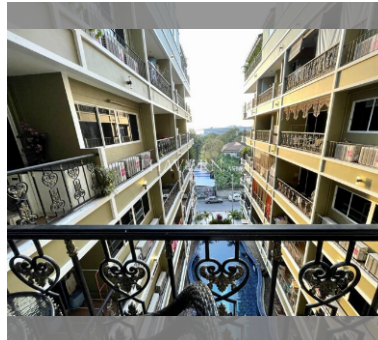

Condo for sale 2 bedroom 74 m² in Siam Oriental Twins, Pattaya

฿ 5,900,000

UNIT PARAMETERS:

UID	FS-228310
quota	foreign quota
type	2 bedroom
size	74m²
floor	5
view	partial sea view
quality	not chosen
transfer fee payer	50/50

PROJECT PARAMETERS:

district	Pratumnak
buildings	2
floors	7
built in	2009
maintenance	฿ 35,520/year

FACILITIES:

General information: boutique, meters to beach: 500, pets are allowed, underground parking.

Swimming pool: swimming pool.

Other: CCTV, security.