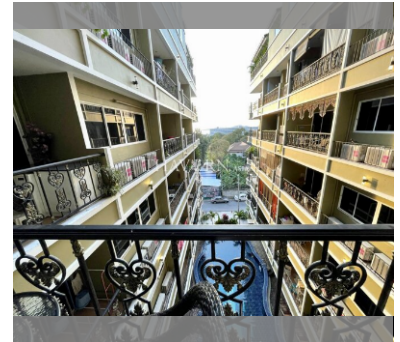

Condo for sale 2 bedroom 74 m² in Siam Oriental Twins, Pattaya

฿ 5,900,000

UNIT PARAMETERS:

UID	FS-228310
quota	foreign quota
type	2 bedroom
size	74m²
floor	5
view	partial sea view
transfer cost	
transfer fee payer	50/50
additional cost	

PROJECT PARAMETERS:

district	Pratumnak
buildings	2
floors	7
built in	2009
maintenance	฿ 35,520/year

FACILITIES:

General information: boutique, meters to beach: 500, pets are allowed, underground parking.

Swimming pool: swimming pool.

Other: CCTV, security.