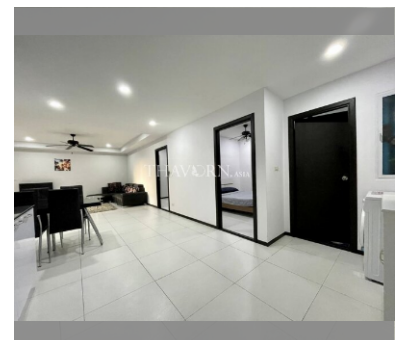

Condo for sale 2 bedroom 74 m² in Siam Oriental Twins, Pattaya

฿ 5,900,000

UNIT PARAMETERS:

UID	FS-228310
quota	foreign quota
type	2 bedroom
size	74m²
floor	5
view	partial sea view
quality	not chosen
transfer fee payer	50/50

PROJECT PARAMETERS:

district	Pratumnak
buildings	2
floors	7
built in	2009
maintenance	฿ 35,520/year

FACILITIES:

General information: boutique, meters to beach: 500, pets are allowed, underground parking.

Swimming pool: swimming pool.

Other: CCTV, security.