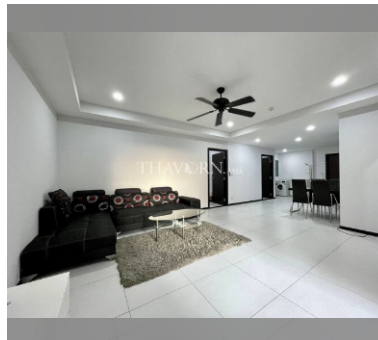

Condo for sale 2 bedroom 74 m² in Siam Oriental Twins, Pattaya

฿ 5,900,000

UNIT PARAMETERS:

UID	FS-228310
quota	foreign quota
type	2 bedroom
size	74m²
floor	5
view	partial sea view
quality	not chosen
transfer fee payer	50/50

PROJECT PARAMETERS:

district	Pratumnak
buildings	2
floors	7
built in	2009
maintenance	฿ 35,520/year

FACILITIES:

General information: boutique, meters to beach: 500, pets are allowed, underground parking.

Swimming pool: swimming pool.

Other: CCTV, security.