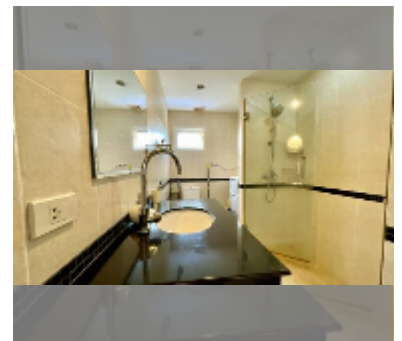

Condo for sale 2 bedroom 69.73 m² in Beach and Mountain Condo, Pattaya

฿ 2,390,000

UNIT PARAMETERS:

UID	FS-228290
quota	foreign quota
type	2 bedroom
size	69.73m²
floor	7
view	city view
equipment: furniture, air conditioner, television, washing-machine, refrigerator	

PROJECT PARAMETERS:

district	Jomtien
buildings	1
floors	5
built in	2008

FACILITIES:

General information: lowrise, covered parking.

Swimming pool: swimming pool.

Chill zone: garden.

Other: CCTV, security.