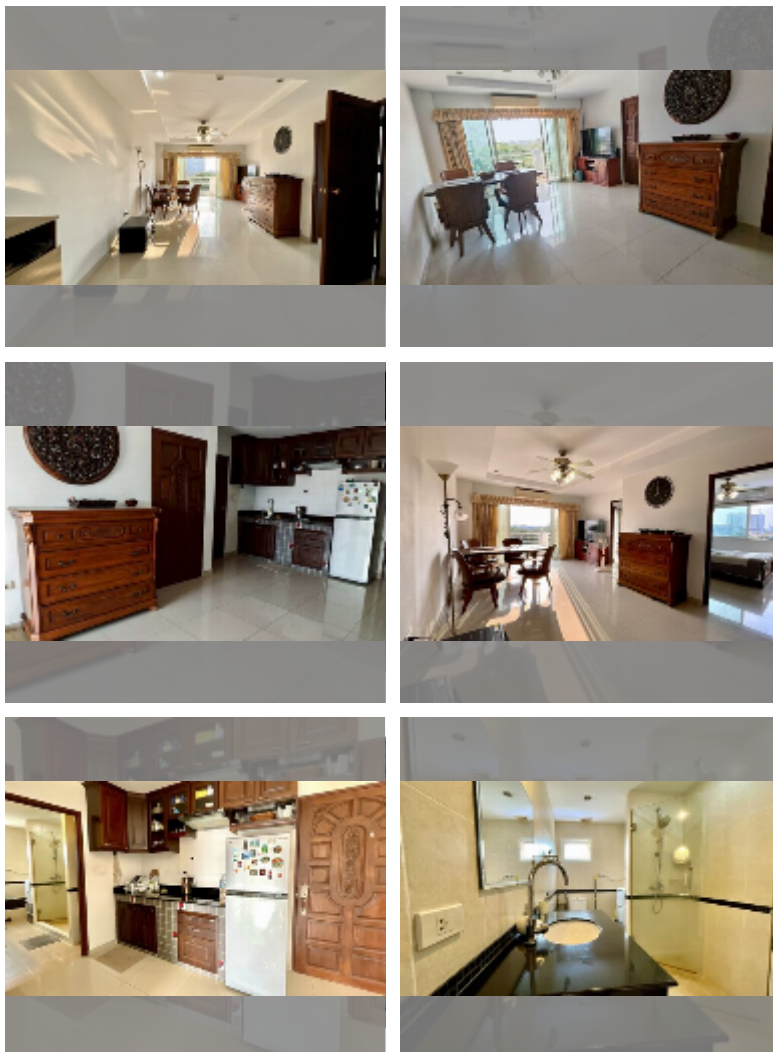

Condo for sale 2 bedroom 69.73 m² in Beach and Mountain Condo, Pattaya

฿ 2,390,000

UNIT PARAMETERS:

UID	FS-228290
quota	foreign quota
type	2 bedroom
size	69.73m²
floor	7
view	city view
equipment: furniture, air conditioner, television, washing-machine, refrigerator	

PROJECT PARAMETERS:

district	Jomtien
buildings	1
floors	5
built in	2008

FACILITIES:

General information: lowrise, covered parking.

Swimming pool: swimming pool.

Chill zone: garden.

Other: CCTV, security.