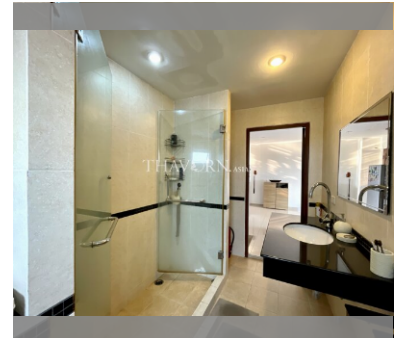

Condo for sale 2 bedroom 69.73 m² in Beach and Mountain Condo, Pattaya

฿ 2,850,000

UNIT PARAMETERS:

UID	FS-228290
quota	foreign quota
type	2 bedroom
size	69.73m²
floor	7
view	city view
quality	not chosen
transfer fee payer	50/50

PROJECT PARAMETERS:

district	Jomtien
buildings	1
floors	5
built in	2008

FACILITIES:

General information: lowrise, covered parking.

Swimming pool: swimming pool.

Chill zone: garden.

Other: CCTV, security.