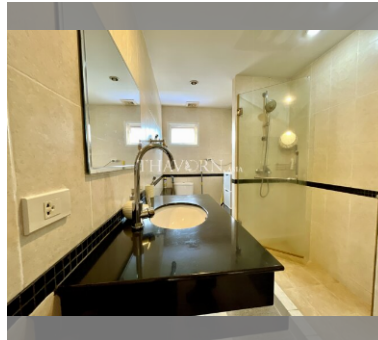

Condo for sale 2 bedroom 69.73 m² in Beach and Mountain Condo, Pattaya

฿ 2,850,000

UNIT PARAMETERS:

UID	FS-228290
quota	foreign quota
type	2 bedroom
size	69.73m²
floor	7
view	city view
quality	not chosen
transfer fee payer	50/50

PROJECT PARAMETERS:

district	Jomtien
buildings	1
floors	5
built in	2008

FACILITIES:

General information: lowrise, covered parking.

Swimming pool: swimming pool.

Chill zone: garden.

Other: CCTV, security.