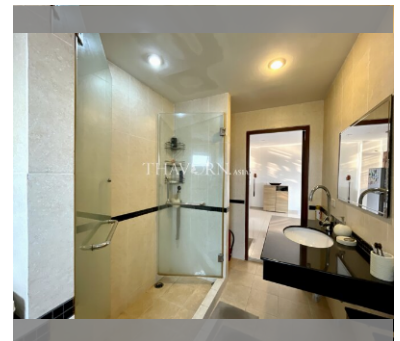

Condo for sale 2 bedroom 69.73 m² in Beach and Mountain Condo, Pattaya

฿ 2,850,000

UNIT PARAMETERS:

UID	FS-228290
quota	foreign quota
type	2 bedroom
size	69.73m²
floor	7
view	city view
quality	not chosen
transfer fee payer	50/50

PROJECT PARAMETERS:

district	Jomtien
buildings	1
floors	5
built in	2008

FACILITIES:

General information: lowrise, covered parking.

Swimming pool: swimming pool.

Chill zone: garden.

Other: CCTV, security.