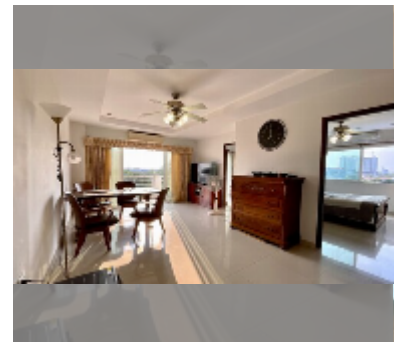

Condo for sale 2 bedroom 69.73 m² in Beach and Mountain Condo, Pattaya

฿ 2,390,000

UNIT PARAMETERS:

UID	FS-228290
quota	foreign quota
type	2 bedroom
size	69.73m²
floor	7
view	city view
equipment: furniture, air conditioner, television, washing-machine, refrigerator	

PROJECT PARAMETERS:

district	Jomtien
buildings	1
floors	5
built in	2008

FACILITIES:

General information: lowrise, covered parking.

Swimming pool: swimming pool.

Chill zone: garden.

Other: CCTV, security.