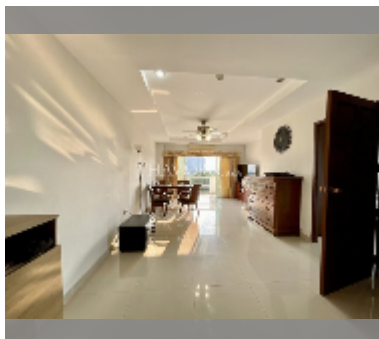

Condo for sale 2 bedroom 70 m² in Beach and Mountain Condo, Pattaya

฿ 2,440,000

UNIT PARAMETERS:

UID	FS-228290
quota	foreign quota
type	2 bedroom
size	70m²
floor	7
view	city view
equipment: furniture, air conditioner, television, washing-machine, refrigerator	

PROJECT PARAMETERS:

district	Jomtien
buildings	1
floors	5
built in	2008

FACILITIES:

General information: lowrise, covered parking.

Swimming pool: swimming pool.

Chill zone: garden.

Other: CCTV, security.