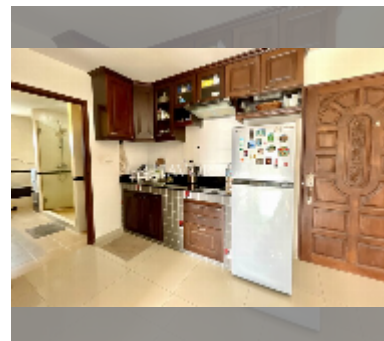

Condo for sale 2 bedroom 70 m² in Beach and Mountain Condo, Pattaya

฿ 2,440,000

UNIT PARAMETERS:

UID	FS-228290
quota	foreign quota
type	2 bedroom
size	70m²
floor	7
view	city view
equipment: furniture, air conditioner, television, washing-machine, refrigerator	

PROJECT PARAMETERS:

district	Jomtien
buildings	1
floors	5
built in	2008

FACILITIES:

General information: lowrise, covered parking.

Swimming pool: swimming pool.

Chill zone: garden.

Other: CCTV, security.