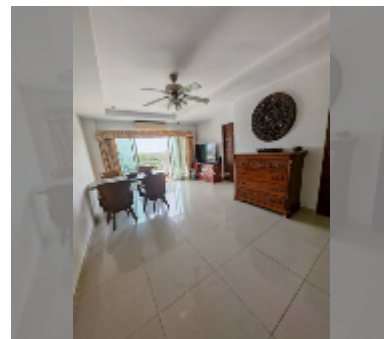

Condo for sale 2 bedroom 70 m² in Beach and Mountain Condo, Pattaya

฿ 2,440,000

UNIT PARAMETERS:

UID	FS-228290
quota	foreign quota
type	2 bedroom
size	70m²
floor	7
view	city view
equipment: furniture, air conditioner, television, washing-machine, refrigerator	

PROJECT PARAMETERS:

district	Jomtien
buildings	1
floors	5
built in	2008

FACILITIES:

General information: lowrise, covered parking.

Swimming pool: swimming pool.

Chill zone: garden.

Other: CCTV, security.