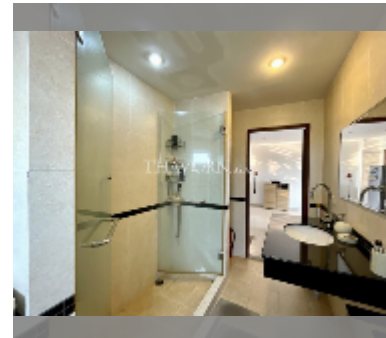

Condo for sale 2 bedroom 69.73 m² in Beach and Mountain Condo, Pattaya

฿ 2,620,000

UNIT PARAMETERS:

UID	FS-228290
quota	foreign quota
type	2 bedroom
size	69.73m²
floor	7
view	city view
equipment: furniture, air conditioner, television, washing-machine, refrigerator	

PROJECT PARAMETERS:

district	Jomtien
buildings	1
floors	5
built in	2008

FACILITIES:

General information: lowrise, covered parking.

Swimming pool: swimming pool.

Chill zone: garden.

Other: CCTV, security.