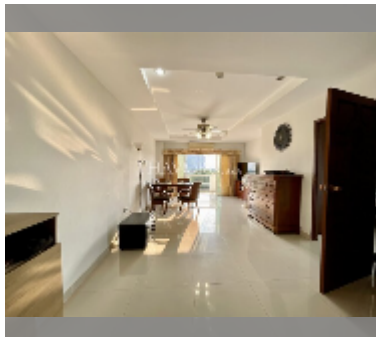

Condo for sale 2 bedroom 69.73 m² in Beach and Mountain Condo, Pattaya

฿ 2,620,000

UNIT PARAMETERS:

UID	FS-228290
quota	foreign quota
type	2 bedroom
size	69.73m²
floor	7
view	city view
equipment: furniture, air conditioner, television, washing-machine, refrigerator	

PROJECT PARAMETERS:

district	Jomtien
buildings	1
floors	5
built in	2008

FACILITIES:

General information: lowrise, covered parking.

Swimming pool: swimming pool.

Chill zone: garden.

Other: CCTV, security.