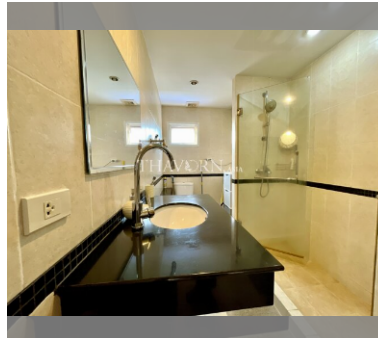

Condo for sale 2 bedroom 69.73 m² in Beach and Mountain Condo, Pattaya

฿ 2,850,000

UNIT PARAMETERS:

UID	FS-228290
quota	foreign quota
type	2 bedroom
size	69.73m²
floor	7
view	city view
transfer cost	
transfer fee payer	50/50
additional cost	

PROJECT PARAMETERS:

district	Jomtien
buildings	1
floors	5
built in	2008

FACILITIES:

General information: lowrise, covered parking.

Swimming pool: swimming pool.

Chill zone: garden.

Other: CCTV, security.