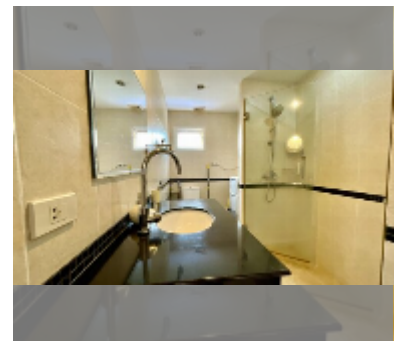

Condo for sale 2 bedroom 69.73 m² in Beach and Mountain Condo, Pattaya

฿ 2,390,000

UNIT PARAMETERS:

UID	FS-228290
quota	foreign quota
type	2 bedroom
size	69.73m²
floor	7
view	city view
equipment: furniture, air conditioner, television, washing-machine, refrigerator	

PROJECT PARAMETERS:

district	Jomtien
buildings	1
floors	5
built in	2008

FACILITIES:

General information: lowrise, covered parking.

Swimming pool: swimming pool.

Chill zone: garden.

Other: CCTV, security.