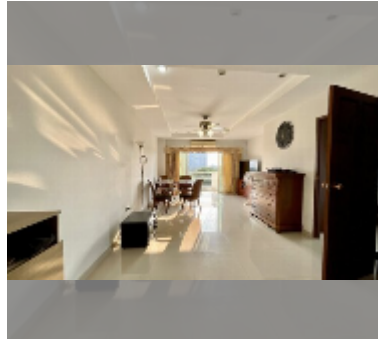

Condo for sale 2 bedroom 69.73 m² in Beach and Mountain Condo, Pattaya

฿ 2,390,000

UNIT PARAMETERS:

UID	FS-228290
quota	foreign quota
type	2 bedroom
size	69.73m²
floor	7
view	city view
equipment: furniture, air conditioner, television, washing-machine, refrigerator	

PROJECT PARAMETERS:

district	Jomtien
buildings	1
floors	5
built in	2008

FACILITIES:

General information: lowrise, covered parking.

Swimming pool: swimming pool.

Chill zone: garden.

Other: CCTV, security.