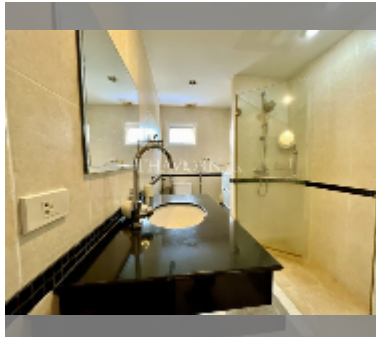

Condo for sale 2 bedroom 69.73 m² in Beach and Mountain Condo, Pattaya

฿ 2,620,000

UNIT PARAMETERS:

UID	FS-228290
quota	foreign quota
type	2 bedroom
size	69.73m²
floor	7
view	city view
equipment: furniture, air conditioner, television, washing-machine, refrigerator	

PROJECT PARAMETERS:

district	Jomtien
buildings	1
floors	5
built in	2008

FACILITIES:

General information: lowrise, covered parking.

Swimming pool: swimming pool.

Chill zone: garden.

Other: CCTV, security.