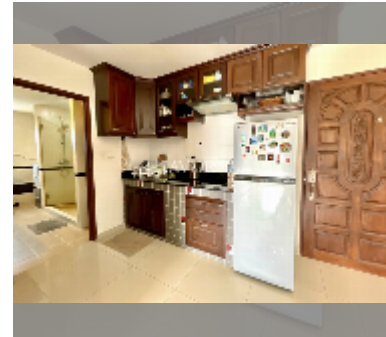

Condo for sale 2 bedroom 69.73 m² in Beach and Mountain Condo, Pattaya

฿ 2,620,000

UNIT PARAMETERS:

UID	FS-228290
quota	foreign quota
type	2 bedroom
size	69.73m²
floor	7
view	city view
equipment: furniture, air conditioner, television, washing-machine, refrigerator	

PROJECT PARAMETERS:

district	Jomtien
buildings	1
floors	5
built in	2008

FACILITIES:

General information: lowrise, covered parking.

Swimming pool: swimming pool.

Chill zone: garden.

Other: CCTV, security.