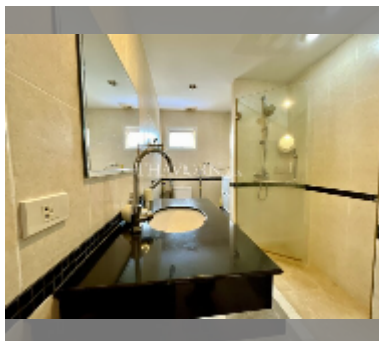

Condo for sale 2 bedroom 70 m² in Beach and Mountain Condo, Pattaya

฿ 2,440,000

UNIT PARAMETERS:

UID	FS-228290
quota	foreign quota
type	2 bedroom
size	70m²
floor	7
view	city view
equipment: furniture, air conditioner, television, washing-machine, refrigerator	

PROJECT PARAMETERS:

district	Jomtien
buildings	1
floors	5
built in	2008

FACILITIES:

General information: lowrise, covered parking.

Swimming pool: swimming pool.

Chill zone: garden.

Other: CCTV, security.