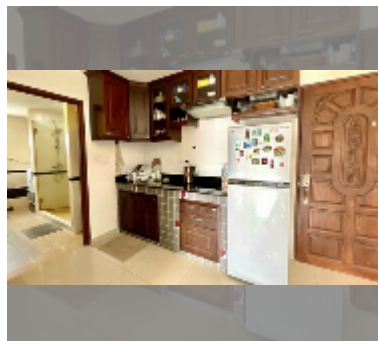

Condo for sale 2 bedroom 69.73 m² in Beach and Mountain Condo, Pattaya

฿ 2,390,000

UNIT PARAMETERS:

UID	FS-228290
quota	foreign quota
type	2 bedroom
size	69.73m²
floor	7
view	city view
equipment: furniture, air conditioner, television, washing-machine, refrigerator	

PROJECT PARAMETERS:

district	Jomtien
buildings	1
floors	5
built in	2008

FACILITIES:

General information: lowrise, covered parking.

Swimming pool: swimming pool.

Chill zone: garden.

Other: CCTV, security.