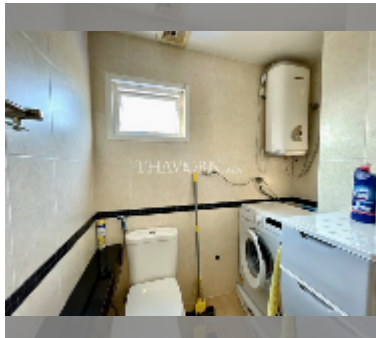

Condo for sale 2 bedroom 69.73 m² in Beach and Mountain Condo, Pattaya

฿ 2,620,000

UNIT PARAMETERS:

UID	FS-228290
quota	foreign quota
type	2 bedroom
size	69.73m²
floor	7
view	city view
equipment: furniture, air conditioner, television, washing-machine, refrigerator	

PROJECT PARAMETERS:

district	Jomtien
buildings	1
floors	5
built in	2008

FACILITIES:

General information: lowrise, covered parking.

Swimming pool: swimming pool.

Chill zone: garden.

Other: CCTV, security.