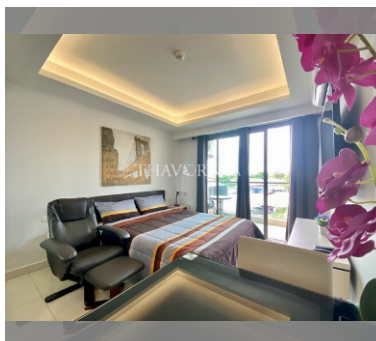

Condo for sale studio 25 m² in Laguna Beach Resort 2, Pattaya

฿ 1,500,000

UNIT PARAMETERS:

UID	FS-228289
quota	foreign quota
type	studio
size	25m²
floor	3
view	city view
transfer fee payer	50/50

PROJECT PARAMETERS:

district	Jomtien
buildings	4
floors	8
built in	2016

FACILITIES:

General information: resort, meters to beach: 700, minutes to beach: 10, underground parking.

Swimming pool: swimming pool, kids pool, water slides, waterfall, jacuzzi, pool bar .

Chill zone: chill zone, garden.

Health zone: gym, sauna, massage.

Other: reception, lobby, clubhouse, kids playgarden, CCTV, security, minimart, laundry.