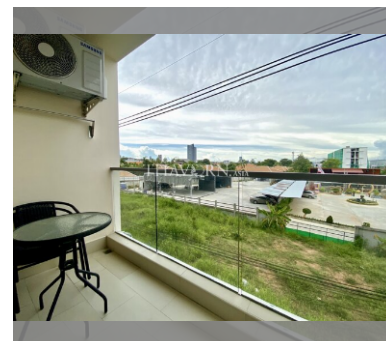

Condo for sale studio 25 m² in Laguna Beach Resort 2, Pattaya

฿ 1,500,000

UNIT PARAMETERS:

UID	FS-228289
quota	foreign quota
type	studio
size	25m²
floor	3
view	city view
transfer cost	
transfer fee payer	50/50
additional cost	

PROJECT PARAMETERS:

district	Jomtien
buildings	4
floors	8
built in	2016

FACILITIES:

General information: resort, meters to beach: 700, minutes to beach: 10, underground parking.

Swimming pool: swimming pool, kids pool, water slides, waterfall, jacuzzi, pool bar .

Chill zone: chill zone, garden.

Health zone: gym, sauna, massage.

Other: reception, lobby, clubhouse, kids playgarden, CCTV, security, minimart, laundry.