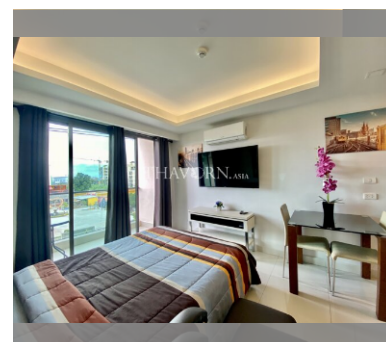

Condo for sale studio 25 m² in Laguna Beach Resort 2, Pattaya

฿ 1,500,000

UNIT PARAMETERS:

UID	FS-228289
quota	foreign quota
type	studio
size	25m²
floor	3
view	city view
transfer fee payer	50/50

PROJECT PARAMETERS:

district	Jomtien
buildings	4
floors	8
built in	2016

FACILITIES:

General information: resort, meters to beach: 700, minutes to beach: 10, underground parking.

Swimming pool: swimming pool, kids pool, water slides, waterfall, jacuzzi, pool bar .

Chill zone: chill zone, garden.

Health zone: gym, sauna, massage.

Other: reception, lobby, clubhouse, kids playgarden, CCTV, security, minimart, laundry.