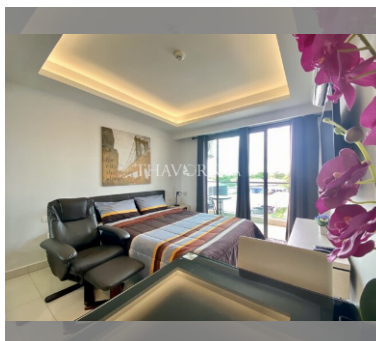

Condo for sale studio 25 m² in Laguna Beach Resort 2, Pattaya

฿ 1,500,000

UNIT PARAMETERS:

UID	FS-228289
quota	foreign quota
type	studio
size	25m²
floor	3
view	city view
transfer cost	
transfer fee payer	50/50
additional cost	

PROJECT PARAMETERS:

district	Jomtien
buildings	4
floors	8
built in	2016

FACILITIES:

General information: resort, meters to beach: 700, minutes to beach: 10, underground parking.

Swimming pool: swimming pool, kids pool, water slides, waterfall, jacuzzi, pool bar .

Chill zone: chill zone, garden.

Health zone: gym, sauna, massage.

Other: reception, lobby, clubhouse, kids playgarden, CCTV, security, minimart, laundry.