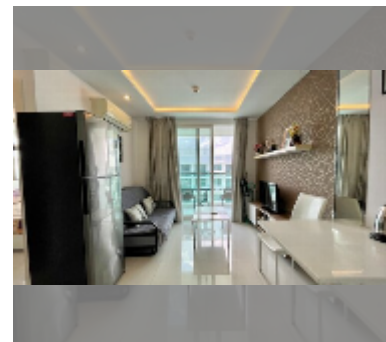

Condo for sale 1 bedroom 35 m² in Amazon Residence, Pattaya

฿ 2,250,000

UNIT PARAMETERS:

UID	FS-228287
quota	foreign quota
type	1 bedroom
size	35m²
floor	8
view	pool view

PROJECT PARAMETERS:

district	Jomtien
buildings	4
floors	8
built in	2014
maintenance	฿ 14,700/year

FACILITIES:

General information: resort, shuttle bus, open parking.

Swimming pool: swimming pool, kids pool, water slides, waterfall, jacuzzi.

Chill zone: chill zone, garden.

Health zone: gym, sauna, hamam.

Other: reception, lobby, games room, CCTV, security, minimart, laundry.