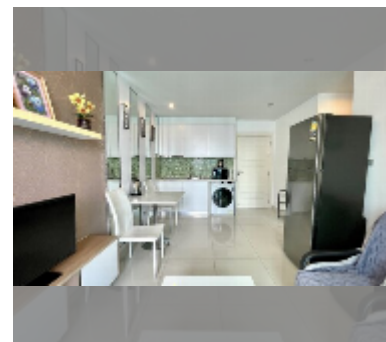

Condo for sale 1 bedroom 35 m² in Amazon Residence, Pattaya

฿ 2,250,000

UNIT PARAMETERS:

UID	FS-228287
quota	foreign quota
type	1 bedroom
size	35m²
floor	8
view	pool view

PROJECT PARAMETERS:

district	Jomtien
buildings	4
floors	8
built in	2014
maintenance	฿ 14,700/year

FACILITIES:

General information: resort, shuttle bus, open parking.

Swimming pool: swimming pool, kids pool, water slides, waterfall, jacuzzi.

Chill zone: chill zone, garden.

Health zone: gym, sauna, hamam.

Other: reception, lobby, games room, CCTV, security, minimart, laundry.