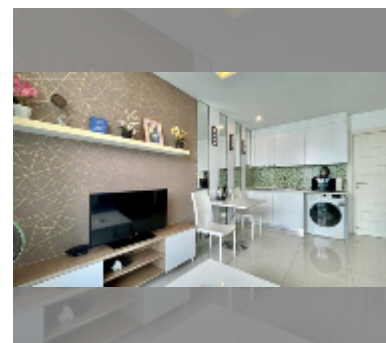

Condo for sale 1 bedroom 35 m² in Amazon Residence, Pattaya

฿ 2,250,000

UNIT PARAMETERS:

UID	FS-228287
quota	foreign quota
type	1 bedroom
size	35m²
floor	8
view	pool view

PROJECT PARAMETERS:

district	Jomtien
buildings	4
floors	8
built in	2014
maintenance	฿ 14,700/year

FACILITIES:

General information: resort, shuttle bus, open parking.

Swimming pool: swimming pool, kids pool, water slides, waterfall, jacuzzi.

Chill zone: chill zone, garden.

Health zone: gym, sauna, hamam.

Other: reception, lobby, games room, CCTV, security, minimart, laundry.