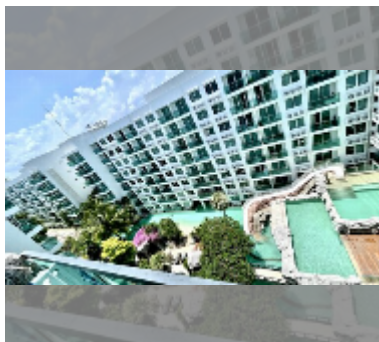

Condo for sale 1 bedroom 35 m² in Amazon Residence, Pattaya

฿ 2,250,000

UNIT PARAMETERS:

UID	FS-228287
quota	foreign quota
type	1 bedroom
size	35m²
floor	8
view	pool view

PROJECT PARAMETERS:

district	Jomtien
buildings	4
floors	8
built in	2014
maintenance	฿ 14,700/year

FACILITIES:

General information: resort, shuttle bus, open parking.

Swimming pool: swimming pool, kids pool, water slides, waterfall, jacuzzi.

Chill zone: chill zone, garden.

Health zone: gym, sauna, hamam.

Other: reception, lobby, games room, CCTV, security, minimart, laundry.