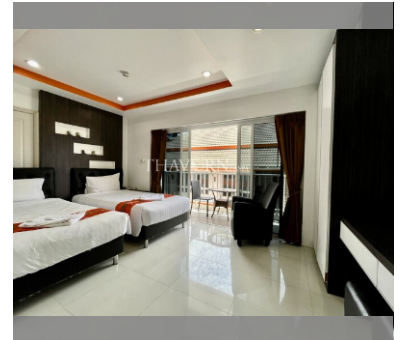

Condo for sale studio 29.4 m² in New Nordic VIP 2, Pattaya

฿ 1,590,000

UNIT PARAMETERS:

UID	FS-228040
quota	foreign quota
type	studio
size	29.4m²
floor	4
view	city view
transfer fee payer	On buyer

PROJECT PARAMETERS:

district	Pratumnak
buildings	3
floors	7
built in	2012
maintenance	฿ 17,640/year

FACILITIES:

General information: lowrise, underground parking, open parking.

Swimming pool: swimming pool.

Chill zone: chill zone, garden.

Health zone: gym.

Other: lobby, CCTV, security.