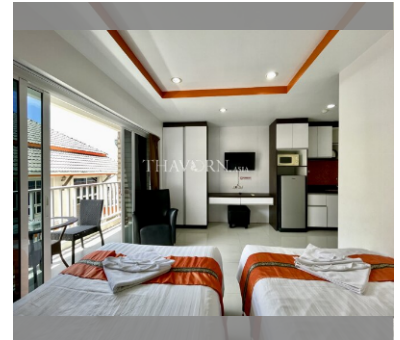

Condo for sale studio 29.4 m² in New Nordic VIP 2, Pattaya

฿ 1,590,000

UNIT PARAMETERS:

UID	FS-228040
quota	foreign quota
type	studio
size	29.4m²
floor	4
view	city view
transfer cost	
transfer fee payer	On buyer
additional cost	

PROJECT PARAMETERS:

district	Pratumnak
buildings	3
floors	7
built in	2012
maintenance	฿ 17,640/year

FACILITIES:

General information: lowrise, underground parking, open parking.

Swimming pool: swimming pool.

Chill zone: chill zone, garden.

Health zone: gym.

Other: lobby, CCTV, security.