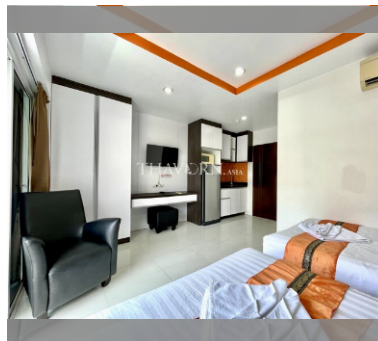

Condo for sale studio 29.4 m² in New Nordic VIP 2, Pattaya

฿ 1,590,000

UNIT PARAMETERS:

UID	FS-228040
quota	foreign quota
type	studio
size	29.4m²
floor	4
view	city view
transfer fee payer	On buyer

PROJECT PARAMETERS:

district	Pratumnak
buildings	3
floors	7
built in	2012
maintenance	฿ 17,640/year

FACILITIES:

General information: lowrise, underground parking, open parking.

Swimming pool: swimming pool.

Chill zone: chill zone, garden.

Health zone: gym.

Other: lobby, CCTV, security.