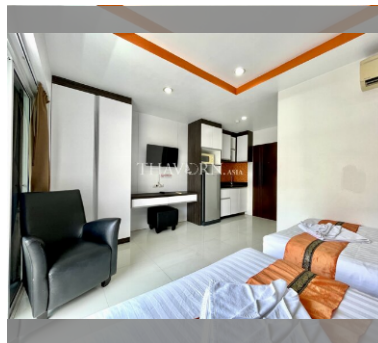

Condo for sale studio 29.4 m² in New Nordic VIP 2, Pattaya

฿ 1,590,000

UNIT PARAMETERS:

UID	FS-228040
quota	foreign quota
type	studio
size	29.4m²
floor	4
view	city view
transfer cost	
transfer fee payer	On buyer
additional cost	

PROJECT PARAMETERS:

district	Pratumnak
buildings	3
floors	7
built in	2012
maintenance	฿ 17,640/year

FACILITIES:

General information: lowrise, underground parking, open parking.

Swimming pool: swimming pool.

Chill zone: chill zone, garden.

Health zone: gym.

Other: lobby, CCTV, security.