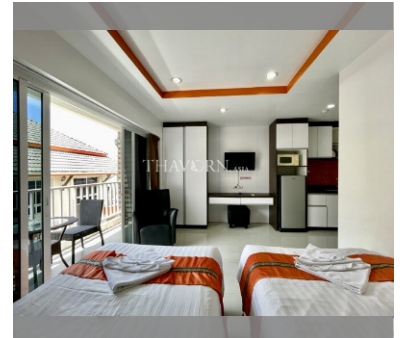

Condo for sale studio 29.4 m² in New Nordic VIP 2, Pattaya

฿ 1,590,000

UNIT PARAMETERS:

UID	FS-228040
quota	foreign quota
type	studio
size	29.4m²
floor	4
view	city view
transfer fee payer	On buyer

PROJECT PARAMETERS:

district	Pratumnak
buildings	3
floors	7
built in	2012
maintenance	฿ 17,640/year

FACILITIES:

General information: lowrise, underground parking, open parking.

Swimming pool: swimming pool.

Chill zone: chill zone, garden.

Health zone: gym.

Other: lobby, CCTV, security.