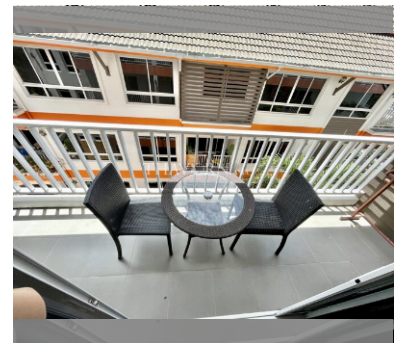

Condo for sale studio 29.4 m² in New Nordic VIP 2, Pattaya

฿ 1,590,000

UNIT PARAMETERS:

UID	FS-228040
quota	foreign quota
type	studio
size	29.4m ²
floor	4
view	city view
transfer cost	
transfer fee payer	On buyer
additional cost	

Chill zone: chill zone, garden.

Health zone: gym.

Other: lobby, CCTV, security.

details