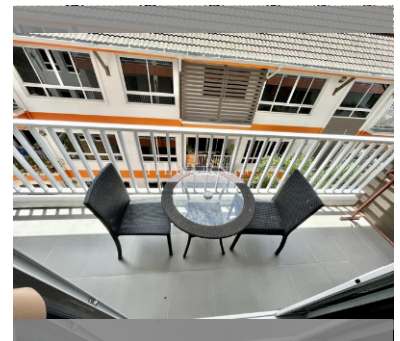

Condo for sale studio 29.4 m² in New Nordic VIP 2, Pattaya

฿ 1,590,000

UNIT PARAMETERS:

UID	FS-228040
quota	foreign quota
type	studio
size	29.4m ²
floor	4
view	city view
transfer fee payer	On buyer

PROJECT PARAMETERS:

district	Pratumnak
buildings	3
floors	7
built in	2012
maintenance	฿ 17,640/year

FACILITIES:

General information: lowrise, underground parking, open parking.

Swimming pool: swimming pool.

Chill zone: chill zone, garden.

Health zone: gym.

Other: lobby, CCTV, security.

details