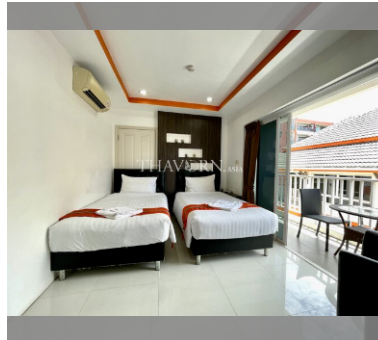

Condo for sale studio 29.4 m² in New Nordic VIP 2, Pattaya

฿ 1,590,000

UNIT PARAMETERS:

UID	FS-228040
quota	foreign quota
type	studio
size	29.4m²
floor	4
view	city view
transfer cost	
transfer fee payer	On buyer
additional cost	

PROJECT PARAMETERS:

district	Pratumnak
buildings	3
floors	7
built in	2012
maintenance	฿ 17,640/year

FACILITIES:

General information: lowrise, underground parking, open parking.

Swimming pool: swimming pool.

Chill zone: chill zone, garden.

Health zone: gym.

Other: lobby, CCTV, security.