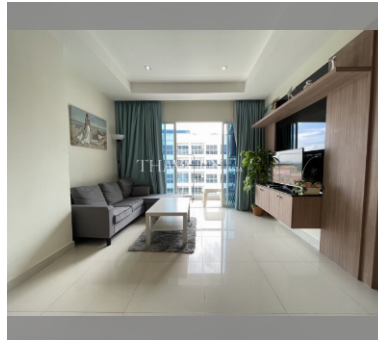

Condo for sale 1 bedroom 43 m² in Nam Talay Condominium, Pattaya

฿ 2,100,000

UNIT PARAMETERS:

UID	FS-228031
quota	thai quota
type	1 bedroom
size	43m²
floor	12
view	pool view
transfer cost	
transfer fee payer	Seller and Buyer 50/50
additional cost	

PROJECT PARAMETERS:

district	Na Jomtien
buildings	1
floors	13
built in	2014

FACILITIES:

General information: resort, meters to beach: 50, minutes to beach: 2, open parking.

Swimming pool: swimming pool, kids pool, jacuzzi.

Chill zone: garden, rooftop chillout.

Health zone: gym, massage.

Other: reception, lobby, CCTV, security, minimart, laundry, room service.