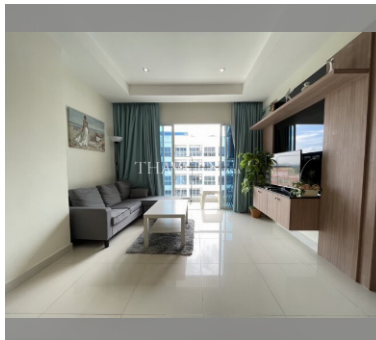

Condo for sale 1 bedroom 43 m² in Nam Talay Condominium, Pattaya

฿ 2,100,000

UNIT PARAMETERS:

UID	FS-228031
quota	thai quota
type	1 bedroom
size	43m²
floor	12
view	pool view
transfer fee payer	Seller and Buyer 50/50

PROJECT PARAMETERS:

district	Na Jomtien
buildings	1
floors	13
built in	2014

FACILITIES:

General information: resort, meters to beach: 50, minutes to beach: 2, open parking.

Swimming pool: swimming pool, kids pool, jacuzzi.

Chill zone: garden, rooftop chillout.

Health zone: gym, massage.

Other: reception, lobby, CCTV, security, minimart, laundry, room service.