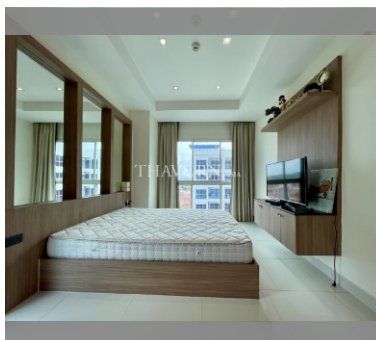

Condo for sale 1 bedroom 40 m² in Nam Talay Condominium, Pattaya

฿ 2,100,000

UNIT PARAMETERS:

UID	FS-228028
quota	thai quota
type	1 bedroom
size	40m²
floor	12
view	pool view
transfer cost	
transfer fee payer	Seller and Buyer 50/50
additional cost	

PROJECT PARAMETERS:

district	Na Jomtien
buildings	1
floors	13
built in	2014

FACILITIES:

General information: resort, meters to beach: 50, minutes to beach: 2, open parking.

Swimming pool: swimming pool, kids pool, jacuzzi.

Chill zone: garden, rooftop chillout.

Health zone: gym, massage.

Other: reception, lobby, CCTV, security, minimart, laundry, room service.