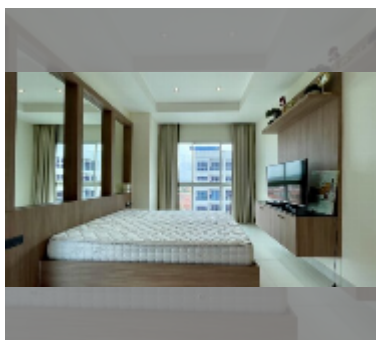

Condo for sale 1 bedroom 40 m² in Nam Talay Condominium, Pattaya

฿ 2,100,000

UNIT PARAMETERS:

UID	FS-228028
quota	thai quota
type	1 bedroom
size	40m ²
floor	12
view	pool view
quality	good
online viewing	yes

PROJECT PARAMETERS:

district	Na Jomtien
buildings	1
floors	13
built in	2014

FACILITIES:

General information: resort, meters to beach: 50, minutes to beach: 2, open parking.

Swimming pool: swimming pool, kids pool, jacuzzi.

Chill zone: garden, rooftop chillout.

Health zone: gym, massage.

Other: reception, lobby, CCTV, security, minimart, laundry, room service.

[details](#)