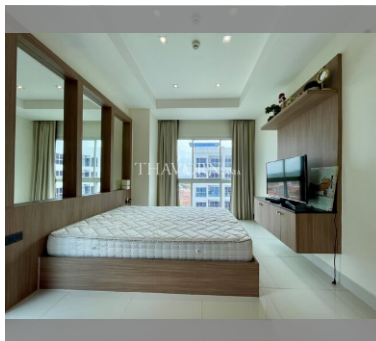

Condo for sale 1 bedroom 40 m² in Nam Talay Condominium, Pattaya

฿ 2,100,000

UNIT PARAMETERS:

UID	FS-228028
quota	thai quota
type	1 bedroom
size	40m²
floor	12
view	pool view
transfer cost	
transfer fee payer	Seller and Buyer 50/50
additional cost	

PROJECT PARAMETERS:

district	Na Jomtien
buildings	1
floors	13
built in	2014

FACILITIES:

General information: resort, meters to beach: 50, minutes to beach: 2, open parking.

Swimming pool: swimming pool, kids pool, jacuzzi.

Chill zone: garden, rooftop chillout.

Health zone: gym, massage.

Other: reception, lobby, CCTV, security, minimart, laundry, room service.