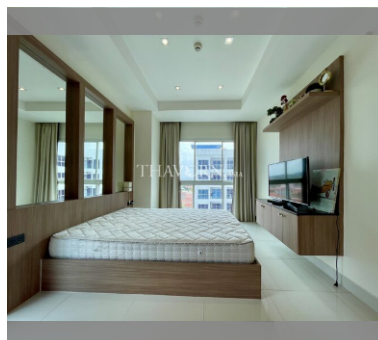

Condo for sale 1 bedroom 40 m² in Nam Talay Condominium, Pattaya

฿ 2,100,000

UNIT PARAMETERS:

UID	FS-228028
quota	thai quota
type	1 bedroom
size	40m²
floor	12
view	pool view
transfer fee payer	Seller and Buyer 50/50

PROJECT PARAMETERS:

district	Na Jomtien
buildings	1
floors	13
built in	2014

FACILITIES:

General information: resort, meters to beach: 50, minutes to beach: 2, open parking.

Swimming pool: swimming pool, kids pool, jacuzzi.

Chill zone: garden, rooftop chillout.

Health zone: gym, massage.

Other: reception, lobby, CCTV, security, minimart, laundry, room service.