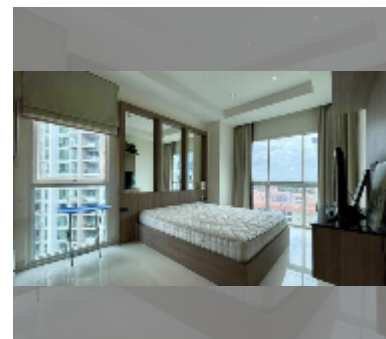

Condo for sale 1 bedroom 40 m² in Nam Talay Condominium, Pattaya

฿ 2,100,000

UNIT PARAMETERS:

UID	FS-228028
quota	thai quota
type	1 bedroom
size	40m ²
floor	12
view	pool view
quality	good
online viewing	yes

PROJECT PARAMETERS:

district	Na Jomtien
buildings	1
floors	13
built in	2014

FACILITIES:

General information: resort, meters to beach: 50, minutes to beach: 2, open parking.

Swimming pool: swimming pool, kids pool, jacuzzi.

Chill zone: garden, rooftop chillout.

Health zone: gym, massage.

Other: reception, lobby, CCTV, security, minimart, laundry, room service.

[details](#)