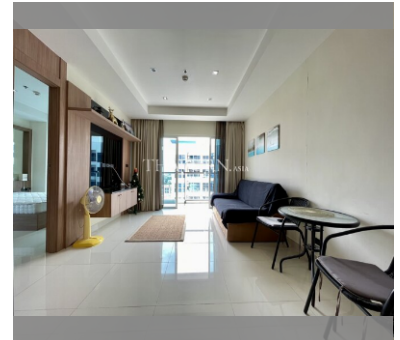

Condo for sale 1 bedroom 40 m² in Nam Talay Condominium, Pattaya

฿ 2,100,000

UNIT PARAMETERS:

UID	FS-228028
quota	thai quota
type	1 bedroom
size	40m ²
floor	12
view	pool view
transfer fee payer	Seller and Buyer 50/50

PROJECT PARAMETERS:

district	Na Jomtien
buildings	1
floors	13
built in	2014

FACILITIES:

General information: resort, meters to beach: 50, minutes to beach: 2, open parking.

Swimming pool: swimming pool, kids pool, jacuzzi.

Chill zone: garden, rooftop chillout.

Health zone: gym, massage.

Other: reception, lobby, CCTV, security, minimart, laundry, room service.

details