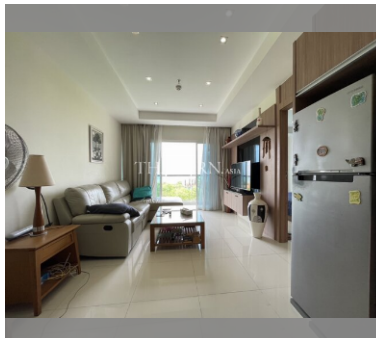

Condo for sale 1 bedroom 40 m² in Nam Talay Condominium, Pattaya

฿ 2,100,000

UNIT PARAMETERS:

UID	FS-228028
quota	thai quota
type	1 bedroom
size	40m ²
floor	12
view	pool view
transfer cost	
transfer fee payer	Seller and Buyer 50/50
additional cost	

PROJECT PARAMETERS:

district	Na Jomtien
buildings	1
floors	13
built in	2014

FACILITIES:

General information: resort, meters to beach: 50, minutes to beach: 2, open parking.

Swimming pool: swimming pool, kids pool, jacuzzi.

Chill zone: garden, rooftop chillout.

Health zone: gym, massage.

Other: reception, lobby, CCTV, security, minimart, laundry, room service.

details