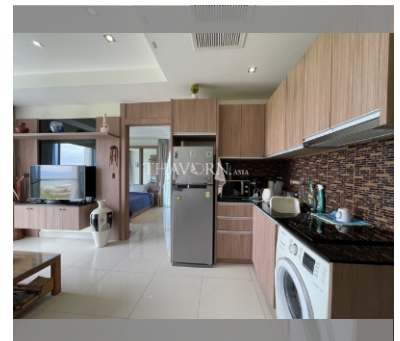

Condo for sale 1 bedroom 40 m² in Nam Talay Condominium, Pattaya

฿ 2,100,000

UNIT PARAMETERS:

UID	FS-228028
quota	thai quota
type	1 bedroom
size	40m²
floor	12
view	pool view
transfer cost	
transfer fee payer	Seller and Buyer 50/50
additional cost	

PROJECT PARAMETERS:

district	Na Jomtien
buildings	1
floors	13
built in	2014

FACILITIES:

General information: resort, meters to beach: 50, minutes to beach: 2, open parking.

Swimming pool: swimming pool, kids pool, jacuzzi.

Chill zone: garden, rooftop chillout.

Health zone: gym, massage.

Other: reception, lobby, CCTV, security, minimart, laundry, room service.