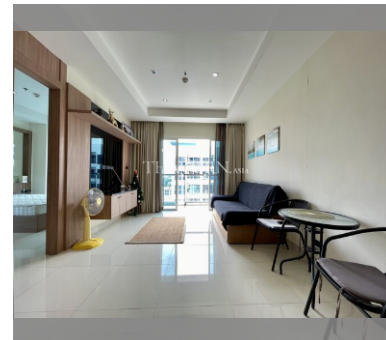

Condo for sale 1 bedroom 40 m² in Nam Talay Condominium, Pattaya

฿ 2,100,000

UNIT PARAMETERS:

UID	FS-228028
quota	thai quota
type	1 bedroom
size	40m ²
floor	12
view	pool view
transfer cost	
transfer fee payer	Seller and Buyer 50/50
additional cost	

PROJECT PARAMETERS:

district	Na Jomtien
buildings	1
floors	13
built in	2014

FACILITIES:

General information: resort, meters to beach: 50, minutes to beach: 2, open parking.

Swimming pool: swimming pool, kids pool, jacuzzi.

Chill zone: garden, rooftop chillout.

Health zone: gym, massage.

Other: reception, lobby, CCTV, security, minimart, laundry, room service.

details