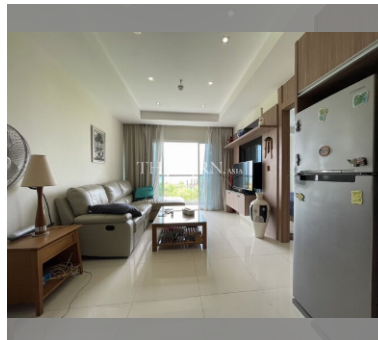

Condo for sale 1 bedroom 40 m² in Nam Talay Condominium, Pattaya

฿ 2,100,000

UNIT PARAMETERS:

UID	FS-228028
quota	thai quota
type	1 bedroom
size	40m ²
floor	12
view	pool view
transfer fee payer	Seller and Buyer 50/50

PROJECT PARAMETERS:

district	Na Jomtien
buildings	1
floors	13
built in	2014

FACILITIES:

General information: resort, meters to beach: 50, minutes to beach: 2, open parking.

Swimming pool: swimming pool, kids pool, jacuzzi.

Chill zone: garden, rooftop chillout.

Health zone: gym, massage.

Other: reception, lobby, CCTV, security, minimart, laundry, room service.

details