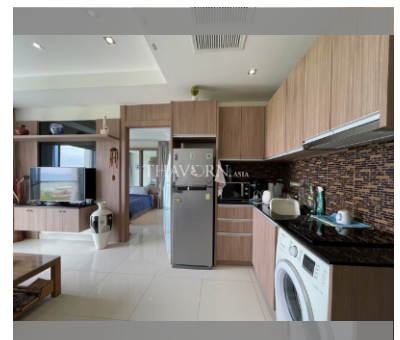

Condo for sale 1 bedroom 40 m² in Nam Talay Condominium, Pattaya

฿ 2,100,000

UNIT PARAMETERS:

UID	FS-228028
quota	thai quota
type	1 bedroom
size	40m ²
floor	12
view	pool view
transfer fee payer	Seller and Buyer 50/50

Chill zone: garden, rooftop chillout.

Health zone: gym, massage.

Other: reception, lobby, CCTV, security, minimart, laundry, room service.

details