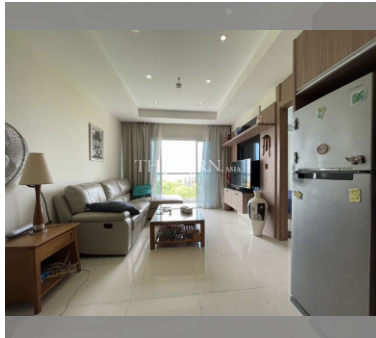

Condo for sale 1 bedroom 40 m² in Nam Talay Condominium, Pattaya

฿ 2,100,000

UNIT PARAMETERS:

UID	FS-228028
quota	thai quota
type	1 bedroom
size	40m ²
floor	12
view	pool view
transfer cost	
transfer fee payer	Seller and Buyer 50/50
additional cost	

PROJECT PARAMETERS:

district	Na Jomtien
buildings	1
floors	13
built in	2014

FACILITIES:

General information: resort, meters to beach: 50, minutes to beach: 2, open parking.

Swimming pool: swimming pool, kids pool, jacuzzi.

Chill zone: garden, rooftop chillout.

Health zone: gym, massage.

Other: reception, lobby, CCTV, security, minimart, laundry, room service.

details