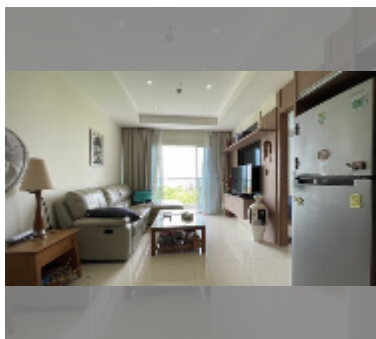

Condo for sale 1 bedroom 40 m² in Nam Talay Condominium, Pattaya

฿ 2,100,000

UNIT PARAMETERS:

UID	FS-228028
quota	thai quota
type	1 bedroom
size	40m ²
floor	12
view	pool view
quality	good
online viewing	yes

PROJECT PARAMETERS:

district	Na Jomtien
buildings	1
floors	13
built in	2014

FACILITIES:

General information: resort, meters to beach: 50, minutes to beach: 2, open parking.

Swimming pool: swimming pool, kids pool, jacuzzi.

Chill zone: garden, rooftop chillout.

Health zone: gym, massage.

Other: reception, lobby, CCTV, security, minimart, laundry, room service.

[details](#)