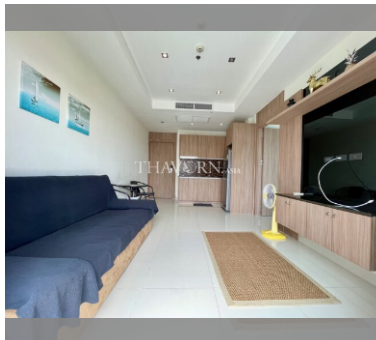

Condo for sale 1 bedroom 40 m² in Nam Talay Condominium, Pattaya

฿ 2,100,000

UNIT PARAMETERS:

UID	FS-228028
quota	thai quota
type	1 bedroom
size	40m ²
floor	12
view	pool view
transfer cost	
transfer fee payer	Seller and Buyer 50/50
additional cost	

PROJECT PARAMETERS:

district	Na Jomtien
buildings	1
floors	13
built in	2014

FACILITIES:

General information: resort, meters to beach: 50, minutes to beach: 2, open parking.

Swimming pool: swimming pool, kids pool, jacuzzi.

Chill zone: garden, rooftop chillout.

Health zone: gym, massage.

Other: reception, lobby, CCTV, security, minimart, laundry, room service.

details