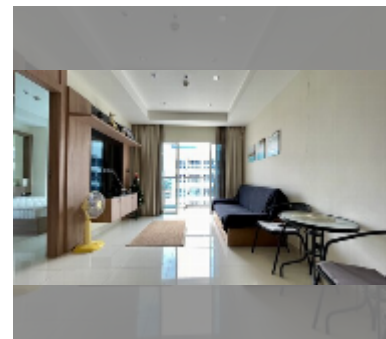

Condo for sale 1 bedroom 40 m² in Nam Talay Condominium, Pattaya

฿ 2,100,000

UNIT PARAMETERS:

UID	FS-228028
quota	thai quota
type	1 bedroom
size	40m ²
floor	12
view	pool view
quality	good
online viewing	yes

PROJECT PARAMETERS:

district	Na Jomtien
buildings	1
floors	13
built in	2014

FACILITIES:

General information: resort, meters to beach: 50, minutes to beach: 2, open parking.

Swimming pool: swimming pool, kids pool, jacuzzi.

Chill zone: garden, rooftop chillout.

Health zone: gym, massage.

Other: reception, lobby, CCTV, security, minimart, laundry, room service.

[details](#)