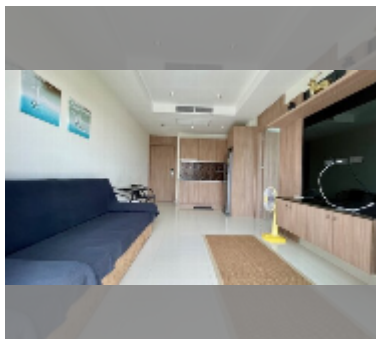

Condo for sale 1 bedroom 40 m² in Nam Talay Condominium, Pattaya

฿ 2,100,000

UNIT PARAMETERS:

UID	FS-228028
quota	thai quota
type	1 bedroom
size	40m ²
floor	12
view	pool view
quality	good
online viewing	yes

PROJECT PARAMETERS:

district	Na Jomtien
buildings	1
floors	13
built in	2014

FACILITIES:

General information: resort, meters to beach: 50, minutes to beach: 2, open parking.

Swimming pool: swimming pool, kids pool, jacuzzi.

Chill zone: garden, rooftop chillout.

Health zone: gym, massage.

Other: reception, lobby, CCTV, security, minimart, laundry, room service.

[details](#)