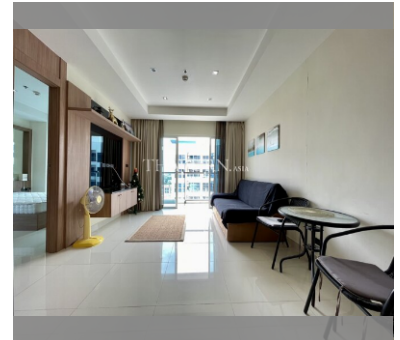

Condo for sale 1 bedroom 40 m² in Nam Talay Condominium, Pattaya

฿ 2,100,000

UNIT PARAMETERS:

UID	FS-228028
quota	thai quota
type	1 bedroom
size	40m ²
floor	12
view	pool view
transfer cost	
transfer fee payer	Seller and Buyer 50/50
additional cost	

PROJECT PARAMETERS:

district	Na Jomtien
buildings	1
floors	13
built in	2014

FACILITIES:

General information: resort, meters to beach: 50, minutes to beach: 2, open parking.

Swimming pool: swimming pool, kids pool, jacuzzi.

Chill zone: garden, rooftop chillout.

Health zone: gym, massage.

Other: reception, lobby, CCTV, security, minimart, laundry, room service.

details