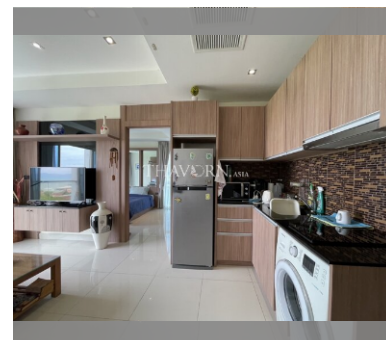

Condo for sale 1 bedroom 40 m² in Nam Talay Condominium, Pattaya

฿ 2,100,000

UNIT PARAMETERS:

UID	FS-228028
quota	thai quota
type	1 bedroom
size	40m²
floor	12
view	pool view
transfer cost	
transfer fee payer	Seller and Buyer 50/50
additional cost	

PROJECT PARAMETERS:

district	Na Jomtien
buildings	1
floors	13
built in	2014

FACILITIES:

General information: resort, meters to beach: 50, minutes to beach: 2, open parking.

Swimming pool: swimming pool, kids pool, jacuzzi.

Chill zone: garden, rooftop chillout.

Health zone: gym, massage.

Other: reception, lobby, CCTV, security, minimart, laundry, room service.