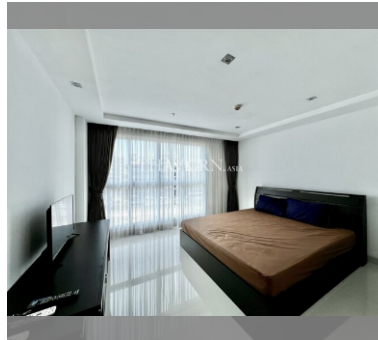

Condo for sale studio 24 m² in Novana Residence, Pattaya

฿ 1,599,000

UNIT PARAMETERS:

UID	FS-228022
quota	foreign quota
type	studio
size	24m²
floor	4
view	city view
quality	not chosen
transfer fee payer	50/50

PROJECT PARAMETERS:

district	Central Pattaya
buildings	1
floors	8
built in	2013

FACILITIES:

General information: resort, open parking, covered parking.

Swimming pool: swimming pool, kids pool.

Chill zone: chill zone, garden.

Health zone: gym, sauna, hamam.

Other: reception, lobby, CCTV, security, minimart, laundry.