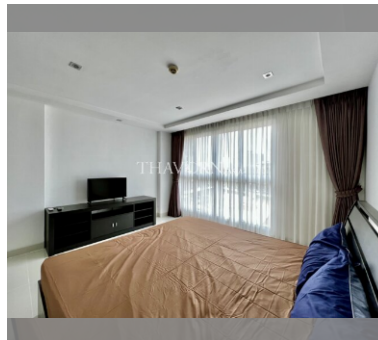

Condo for sale studio 24 m² in Novana Residence, Pattaya

฿ 1,599,000

UNIT PARAMETERS:

UID	FS-228022
quota	foreign quota
type	studio
size	24m²
floor	4
view	city view
quality	not chosen
transfer fee payer	50/50

PROJECT PARAMETERS:

district	Central Pattaya
buildings	1
floors	8
built in	2013

FACILITIES:

General information: resort, open parking, covered parking.

Swimming pool: swimming pool, kids pool.

Chill zone: chill zone, garden.

Health zone: gym, sauna, hamam.

Other: reception, lobby, CCTV, security, minimart, laundry.