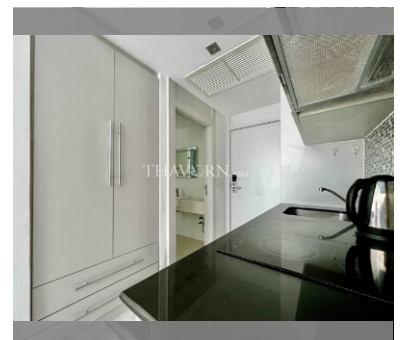

Condo for sale studio 24 m² in Novana Residence, Pattaya

฿ 1,599,000

UNIT PARAMETERS:

UID	FS-228022
quota	foreign quota
type	studio
size	24m ²
floor	4
view	city view
quality	not chosen
transfer fee payer	50/50

Health zone: gym, sauna, hamam.

Other: reception, lobby, CCTV, security, minimart, laundry.

details