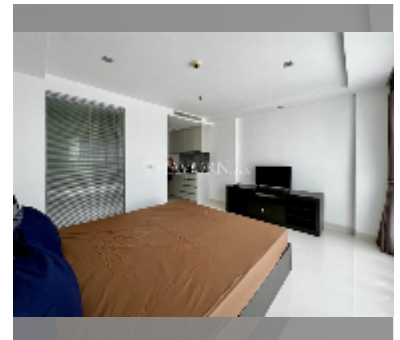

Condo for sale studio 24 m² in Novana Residence, Pattaya

฿ 1,599,000

UNIT PARAMETERS:

UID	FS-228022
quota	foreign quota
type	studio
size	24m²
floor	4
view	city view

PROJECT PARAMETERS:

district	Central Pattaya
buildings	1
floors	8
built in	2013

FACILITIES:

General information: resort, open parking, covered parking.

Swimming pool: swimming pool, kids pool.

Chill zone: chill zone, garden.

Health zone: gym, sauna, hamam.

Other: reception, lobby, CCTV, security, minimart, laundry.