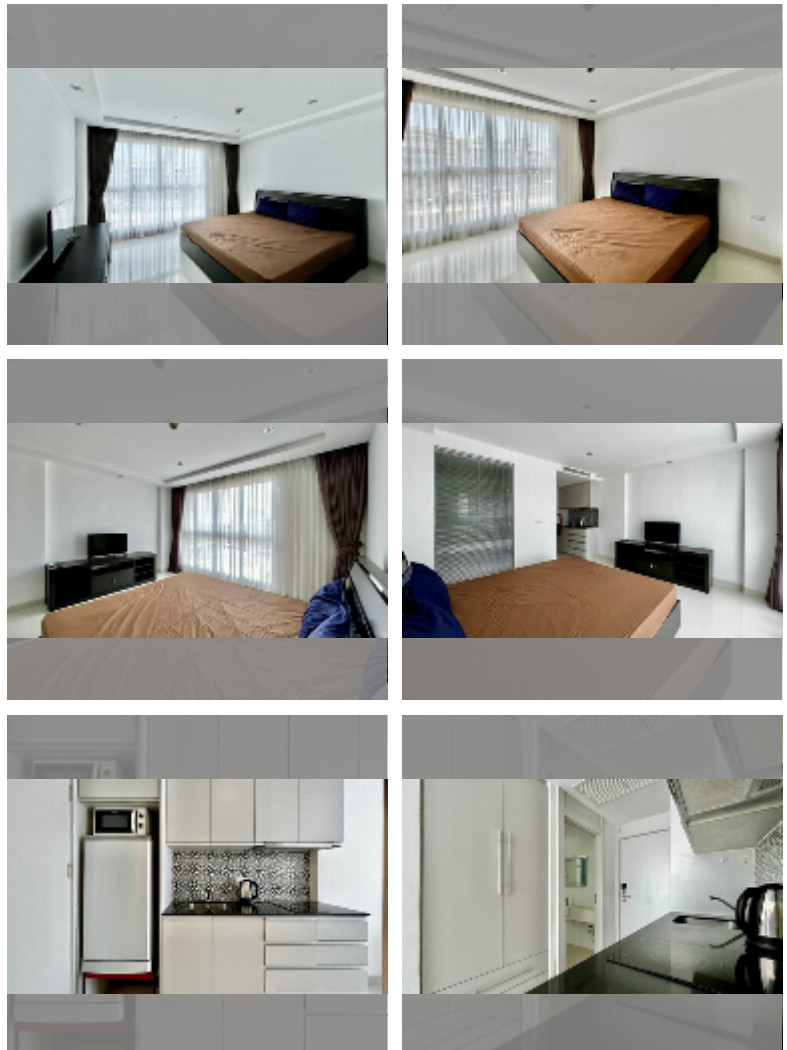

Condo for sale studio 24 m² in Novana Residence, Pattaya

฿ 1,420,000

UNIT PARAMETERS:

UID	FS-228022
quota	foreign quota
type	studio
size	24m²
floor	4
view	city view

PROJECT PARAMETERS:

district	Central Pattaya
buildings	1
floors	8
built in	2013

FACILITIES:

General information: resort, open parking, covered parking.

Swimming pool: swimming pool, kids pool.

Chill zone: chill zone, garden.

Health zone: gym, sauna, hamam.

Other: reception, lobby, CCTV, security, minimart, laundry.