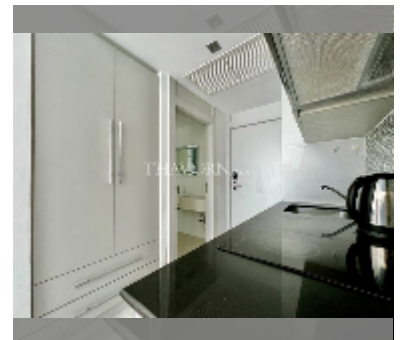

Condo for sale studio 24 m² in Novana Residence, Pattaya

฿ 1,599,000

UNIT PARAMETERS:

UID	FS-228022
quota	foreign quota
type	studio
size	24m²
floor	4
view	city view

PROJECT PARAMETERS:

district	Central Pattaya
buildings	1
floors	8
built in	2013

FACILITIES:

General information: resort, open parking, covered parking.

Swimming pool: swimming pool, kids pool.

Chill zone: chill zone, garden.

Health zone: gym, sauna, hamam.

Other: reception, lobby, CCTV, security, minimart, laundry.