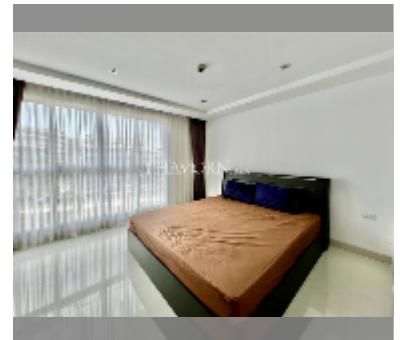

Condo for sale studio 24 m² in Novana Residence, Pattaya

฿ 1,599,000

UNIT PARAMETERS:

UID	FS-228022
quota	foreign quota
type	studio
size	24m²
floor	4
view	city view

PROJECT PARAMETERS:

district	Central Pattaya
buildings	1
floors	8
built in	2013

FACILITIES:

General information: resort, open parking, covered parking.

Swimming pool: swimming pool, kids pool.

Chill zone: chill zone, garden.

Health zone: gym, sauna, hamam.

Other: reception, lobby, CCTV, security, minimart, laundry.