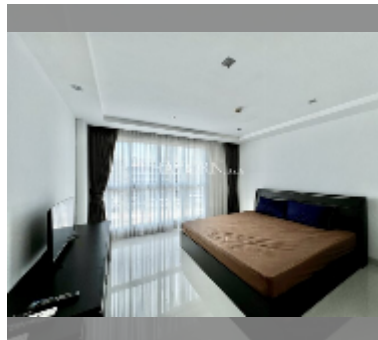

Condo for sale studio 24 m² in Novana Residence, Pattaya

฿ 1,599,000

UNIT PARAMETERS:

UID	FS-228022
quota	foreign quota
type	studio
size	24m²
floor	4
view	city view

PROJECT PARAMETERS:

district	Central Pattaya
buildings	1
floors	8
built in	2013

FACILITIES:

General information: resort, open parking, covered parking.

Swimming pool: swimming pool, kids pool.

Chill zone: chill zone, garden.

Health zone: gym, sauna, hamam.

Other: reception, lobby, CCTV, security, minimart, laundry.