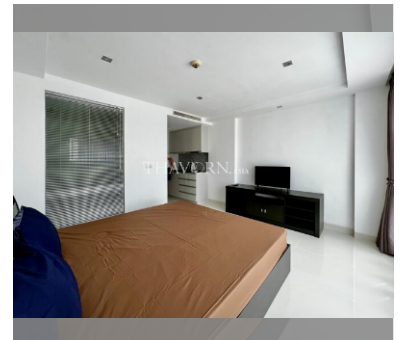

Condo for sale studio 24 m² in Novana Residence, Pattaya

฿ 1,599,000

UNIT PARAMETERS:

UID	FS-228022
quota	foreign quota
type	studio
size	24m²
floor	4
view	city view
quality	not chosen
transfer fee payer	50/50

PROJECT PARAMETERS:

district	Central Pattaya
buildings	1
floors	8
built in	2013

FACILITIES:

General information: resort, open parking, covered parking.

Swimming pool: swimming pool, kids pool.

Chill zone: chill zone, garden.

Health zone: gym, sauna, hamam.

Other: reception, lobby, CCTV, security, minimart, laundry.