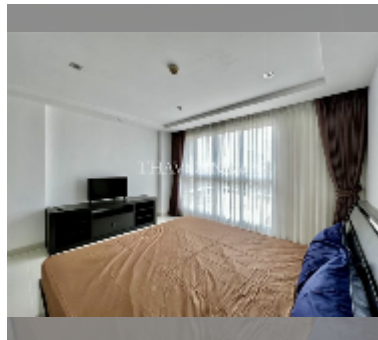

Condo for sale studio 24 m² in Novana Residence, Pattaya

฿ 1,599,000

UNIT PARAMETERS:

UID	FS-228022
quota	foreign quota
type	studio
size	24m²
floor	4
view	city view

PROJECT PARAMETERS:

district	Central Pattaya
buildings	1
floors	8
built in	2013

FACILITIES:

General information: resort, open parking, covered parking.

Swimming pool: swimming pool, kids pool.

Chill zone: chill zone, garden.

Health zone: gym, sauna, hamam.

Other: reception, lobby, CCTV, security, minimart, laundry.