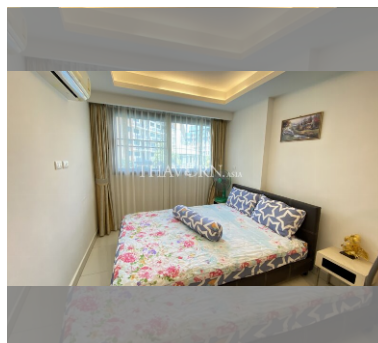

Condo for sale 1 bedroom 37 m² in Laguna Beach Resort 2, Pattaya

฿ 2,150,000

UNIT PARAMETERS:

UID	FS-227697
quota	foreign quota
type	1 bedroom
size	37m²
floor	3
view	pool view

PROJECT PARAMETERS:

district	Jomtien
buildings	4
floors	8
built in	2016

FACILITIES:

General information: resort, meters to beach: 700, minutes to beach: 10, underground parking.

Swimming pool: swimming pool, kids pool, water slides, waterfall, jacuzzi, pool bar .

Chill zone: chill zone, garden.

Health zone: gym, sauna, massage.

Other: reception, lobby, clubhouse, kids playgarden, CCTV, security, minimart, laundry.