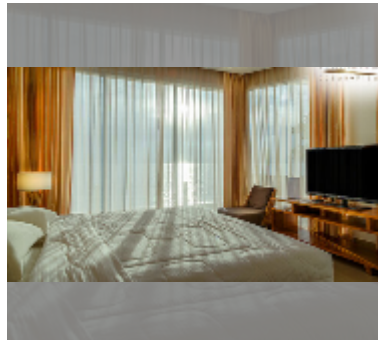

Condo for sale 2 bedroom 88.05 m² in Paradise Ocean View, Pattaya

฿ 15,118,530

UNIT PARAMETERS:

UID	FS-227675
quota	foreign quota
type	2 bedroom
size	88.05m²
floor	4
view	sea view

PROJECT PARAMETERS:

district	Wongamat
buildings	1
floors	7
built in	2013

FACILITIES:

General information: resort, open parking.

Swimming pool: swimming pool, infinity view, jacuzzi.

Chill zone: chill zone, garden.

Health zone: gym, sauna, steam.

Other: reception, lobby, CCTV, security.