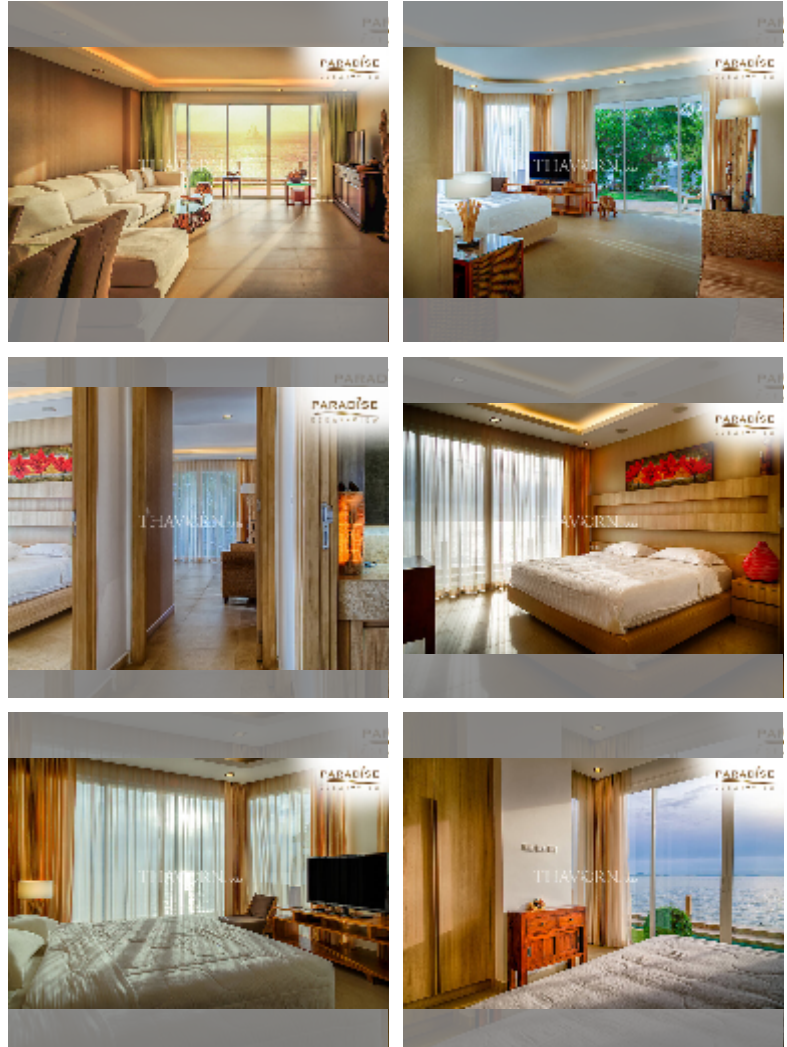

## Condo for sale 2 bedroom 88.05 m<sup>2</sup> in Paradise Ocean View, Pattaya

**฿ 15,118,530**

**UNIT PARAMETERS:**

UID	FS-227675
quota	foreign quota
type	2 bedroom
size	88.05m <sup>2</sup>
floor	4
view	sea view

**PROJECT PARAMETERS:**

district	Wongamat
buildings	1
floors	7
built in	2013

**FACILITIES:**

- General information: resort, open parking.
- Swimming pool: swimming pool, infinity view, jacuzzi.
- Chill zone: chill zone, garden.
- Health zone: gym, sauna, steam.
- Other: reception, lobby, CCTV, security.