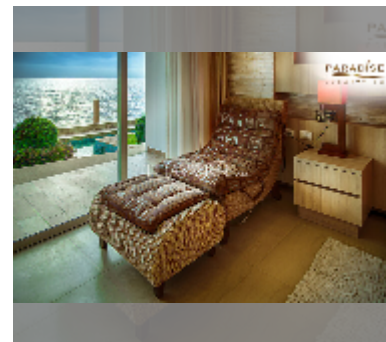

## Condo for sale 1 bedroom 66.23 m<sup>2</sup> in Paradise Ocean View, Pattaya

**฿ 8,200,000**

**UNIT PARAMETERS:**

UID	FS-227674
quota	foreign quota
type	1 bedroom
size	66.23m <sup>2</sup>
floor	5
view	sea view

Health zone: gym, sauna, steam.

Other: reception, lobby, CCTV, security.

[details](#)