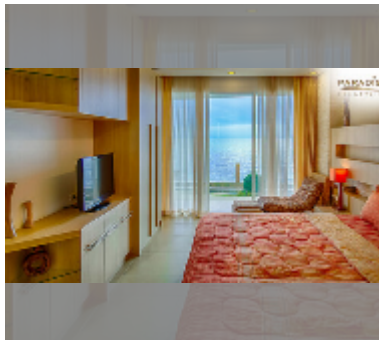

Condo for sale 1 bedroom 66.23 m² in Paradise Ocean View, Pattaya

฿ 8,200,000

UNIT PARAMETERS:

UID	FS-227674
quota	foreign quota
type	1 bedroom
size	66.23m²
floor	5
view	sea view

PROJECT PARAMETERS:

district	Wongamat
buildings	1
floors	7
built in	2013

FACILITIES:

General information: resort, open parking.

Swimming pool: swimming pool, infinity view, jacuzzi.

Chill zone: chill zone, garden.

Health zone: gym, sauna, steam.

Other: reception, lobby, CCTV, security.