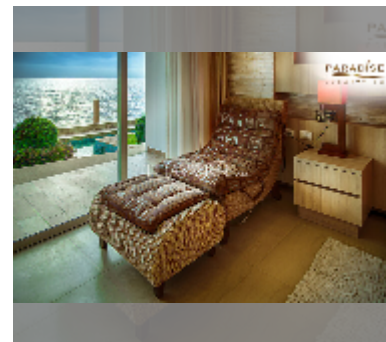

Condo for sale 1 bedroom 66.23 m² in Paradise Ocean View, Pattaya

฿ 8,200,000

UNIT PARAMETERS:

UID	FS-227674
quota	foreign quota
type	1 bedroom
size	66.23m ²
floor	5
view	sea view

PROJECT PARAMETERS:

district	Wongamat
buildings	1
floors	7
built in	2013

FACILITIES:

General information: resort, open parking.

Swimming pool: swimming pool, infinity view, jacuzzi.

Chill zone: chill zone, garden.

Health zone: gym, sauna, steam.

Other: reception, lobby, CCTV, security.