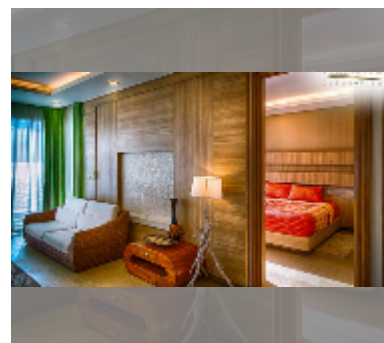

Condo for sale 1 bedroom 66.23 m² in Paradise Ocean View, Pattaya

฿ 8,200,000

UNIT PARAMETERS:

UID	FS-227674
quota	foreign quota
type	1 bedroom
size	66.23m²
floor	5
view	sea view

PROJECT PARAMETERS:

district	Wongamat
buildings	1
floors	7
built in	2013

FACILITIES:

General information: resort, open parking.

Swimming pool: swimming pool, infinity view, jacuzzi.

Chill zone: chill zone, garden.

Health zone: gym, sauna, steam.

Other: reception, lobby, CCTV, security.