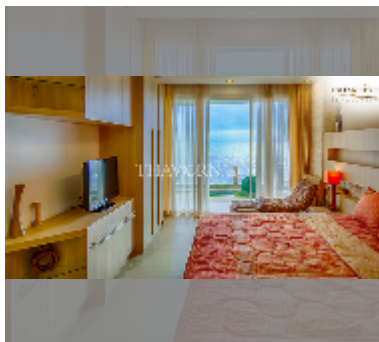

## Condo for sale 1 bedroom 66.23 m<sup>2</sup> in Paradise Ocean View, Pattaya

**฿ 8,200,000**

**UNIT PARAMETERS:**

UID	FS-227674
quota	foreign quota
type	1 bedroom
size	66.23m <sup>2</sup>
floor	5
view	sea view

Health zone: gym, sauna, steam.

Other: reception, lobby, CCTV, security.

[details](#)