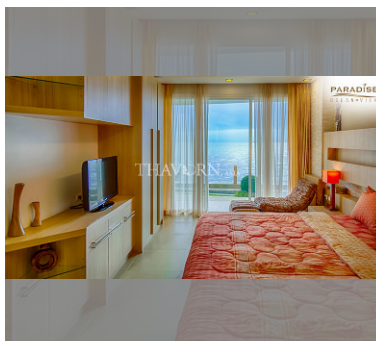

Condo for sale 1 bedroom 60 m² in Paradise Ocean View, Pattaya

฿ 8,200,000

UNIT PARAMETERS:

UID	FS-227674
quota	foreign quota
type	1 bedroom
size	60m ²
floor	-
view	sea view
transfer cost	
transfer fee payer	
additional cost	

Health zone: gym, sauna, steam.

Other: reception, lobby, CCTV, security.

details