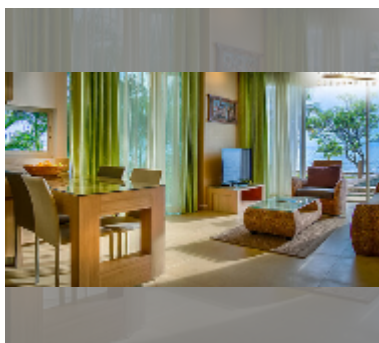

Condo for sale 1 bedroom 66.23 m² in Paradise Ocean View, Pattaya

฿ 8,200,000

UNIT PARAMETERS:

UID	FS-227674
quota	foreign quota
type	1 bedroom
size	66.23m²
floor	5
view	sea view

PROJECT PARAMETERS:

district	Wongamat
buildings	1
floors	7
built in	2013

FACILITIES:

General information: resort, open parking.

Swimming pool: swimming pool, infinity view, jacuzzi.

Chill zone: chill zone, garden.

Health zone: gym, sauna, steam.

Other: reception, lobby, CCTV, security.