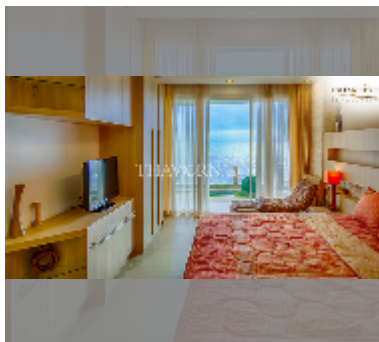

Condo for sale 1 bedroom 66.23 m² in Paradise Ocean View, Pattaya

฿ 8,200,000

UNIT PARAMETERS:

UID	FS-227674
quota	foreign quota
type	1 bedroom
size	66.23m²
floor	5
view	sea view

PROJECT PARAMETERS:

district	Wongamat
buildings	1
floors	7
built in	2013

FACILITIES:

General information: resort, open parking.

Swimming pool: swimming pool, infinity view, jacuzzi.

Chill zone: chill zone, garden.

Health zone: gym, sauna, steam.

Other: reception, lobby, CCTV, security.