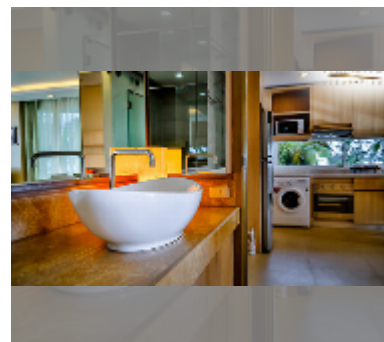

Condo for sale 1 bedroom 66.23 m² in Paradise Ocean View, Pattaya

฿ 8,200,000

UNIT PARAMETERS:

UID	FS-227674
quota	foreign quota
type	1 bedroom
size	66.23m ²
floor	5
view	sea view

PROJECT PARAMETERS:

district	Wongamat
buildings	1
floors	7
built in	2013

FACILITIES:

General information: resort, open parking.

Swimming pool: swimming pool, infinity view, jacuzzi.

Chill zone: chill zone, garden.

Health zone: gym, sauna, steam.

Other: reception, lobby, CCTV, security.