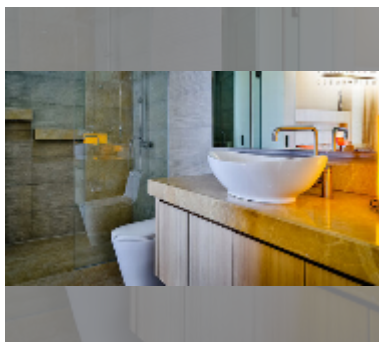

Condo for sale 1 bedroom 66.23 m² in Paradise Ocean View, Pattaya

฿ 8,200,000

UNIT PARAMETERS:

UID	FS-227674
quota	foreign quota
type	1 bedroom
size	66.23m ²
floor	5
view	sea view

PROJECT PARAMETERS:

district	Wongamat
buildings	1
floors	7
built in	2013

FACILITIES:

General information: resort, open parking.

Swimming pool: swimming pool, infinity view, jacuzzi.

Chill zone: chill zone, garden.

Health zone: gym, sauna, steam.

Other: reception, lobby, CCTV, security.