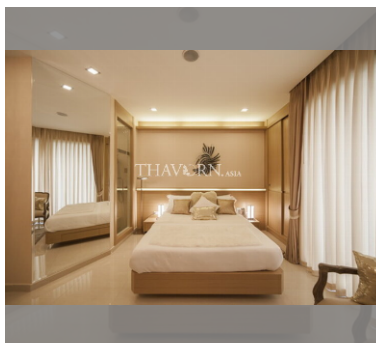

Condo for sale studio 23 m² in City Garden Tower, Pattaya

฿ 2,500,000

UNIT PARAMETERS:

UID	FS-227673
quota	foreign quota
type	studio
size	23m²
floor	-
view	city view
transfer cost	
transfer fee payer	
additional cost	

PROJECT PARAMETERS:

district	Central Pattaya
buildings	1
floors	30
built in	2014

FACILITIES:

General information: highrise, meters to beach: 1000, minutes to beach: 5, multi-level parking.

Swimming pool: swimming pool, rooftop pool, infinity view, pool bar .

Chill zone: chill zone, garden, rooftop chillout.

Health zone: gym, sauna, steam.

Other: reception, lobby, games room, CCTV, security, room service.