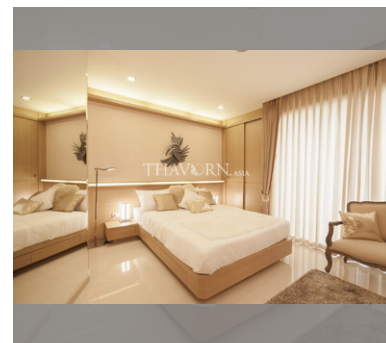

Condo for sale studio 23 m² in City Garden Tower, Pattaya

฿ 2,500,000

UNIT PARAMETERS:

UID	FS-227673
quota	foreign quota
type	studio
size	23m²
floor	-
view	city view

PROJECT PARAMETERS:

district	Central Pattaya
buildings	1
floors	30
built in	2014

FACILITIES:

General information: highrise, meters to beach: 1000, minutes to beach: 5, multi-level parking.

Swimming pool: swimming pool, rooftop pool, infinity view, pool bar .

Chill zone: chill zone, garden, rooftop chillout.

Health zone: gym, sauna, steam.

Other: reception, lobby, games room, CCTV, security, room service.