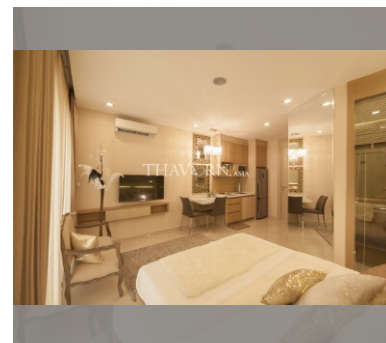

Condo for sale studio 23 m² in City Garden Tower, Pattaya

฿ 2,500,000

UNIT PARAMETERS:

UID	FS-227673
quota	foreign quota
type	studio
size	23m ²
floor	-
view	city view
transfer cost	
transfer fee payer	
additional cost	

PROJECT PARAMETERS:

district	Central Pattaya
buildings	1
floors	30
built in	2014

FACILITIES:

General information: highrise, meters to beach: 1000, minutes to beach: 5, multi-level parking.

Swimming pool: swimming pool, rooftop pool, infinity view, pool bar .

Chill zone: chill zone, garden, rooftop chillout.

Health zone: gym, sauna, steam.

Other: reception, lobby, games room, CCTV, security, room service.

details