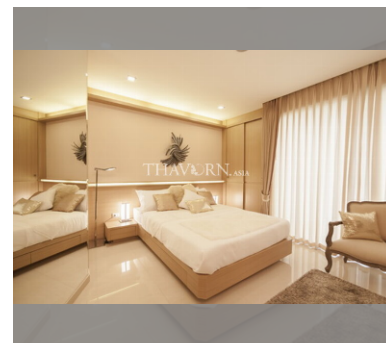

Condo for sale studio 23 m² in City Garden Tower, Pattaya

฿ 2,500,000

UNIT PARAMETERS:

UID	FS-227673
quota	foreign quota
type	studio
size	23m ²
floor	-
view	city view
transfer cost	
transfer fee payer	
additional cost	

PROJECT PARAMETERS:

district	Central Pattaya
buildings	1
floors	30
built in	2014

FACILITIES:

General information: highrise, meters to beach: 1000, minutes to beach: 5, multi-level parking.

Swimming pool: swimming pool, rooftop pool, infinity view, pool bar .

Chill zone: chill zone, garden, rooftop chillout.

Health zone: gym, sauna, steam.

Other: reception, lobby, games room, CCTV, security, room service.

details