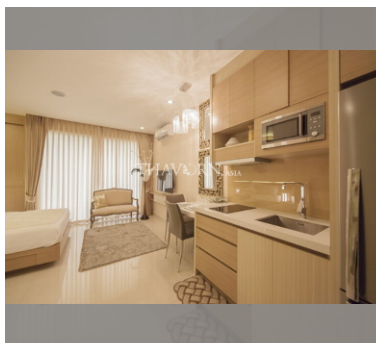

Condo for sale studio 23 m² in City Garden Tower, Pattaya

฿ 2,500,000

UNIT PARAMETERS:

UID	FS-227673
quota	foreign quota
type	studio
size	23m ²
floor	-
view	city view
transfer cost	
transfer fee payer	
additional cost	

PROJECT PARAMETERS:

district	Central Pattaya
buildings	1
floors	30
built in	2014

FACILITIES:

General information: highrise, meters to beach: 1000, minutes to beach: 5, multi-level parking.

Swimming pool: swimming pool, rooftop pool, infinity view, pool bar .

Chill zone: chill zone, garden, rooftop chillout.

Health zone: gym, sauna, steam.

Other: reception, lobby, games room, CCTV, security, room service.

details