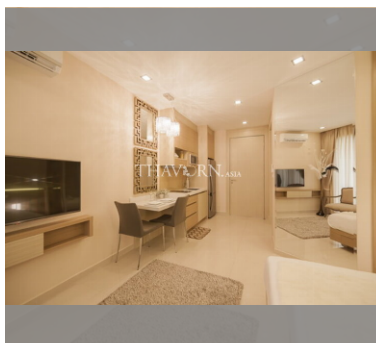

Condo for sale studio 23 m² in City Garden Tower, Pattaya

฿ 2,500,000

UNIT PARAMETERS:

UID	FS-227673
quota	foreign quota
type	studio
size	23m ²
floor	-
view	city view
transfer cost	
transfer fee payer	
additional cost	

PROJECT PARAMETERS:

district	Central Pattaya
buildings	1
floors	30
built in	2014

FACILITIES:

General information: highrise, meters to beach: 1000, minutes to beach: 5, multi-level parking.

Swimming pool: swimming pool, rooftop pool, infinity view, pool bar .

Chill zone: chill zone, garden, rooftop chillout.

Health zone: gym, sauna, steam.

Other: reception, lobby, games room, CCTV, security, room service.

details