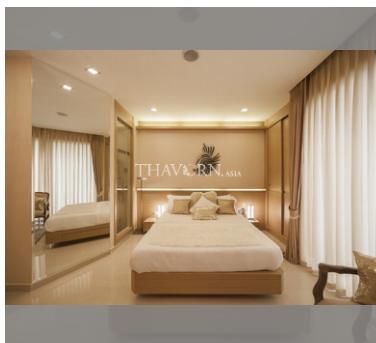

Condo for sale studio 23 m² in City Garden Tower, Pattaya

฿ 2,500,000

UNIT PARAMETERS:

UID	FS-227673
quota	foreign quota
type	studio
size	23m²
floor	-
view	city view

PROJECT PARAMETERS:

district	Central Pattaya
buildings	1
floors	30
built in	2014

FACILITIES:

General information: highrise, meters to beach: 1000, minutes to beach: 5, multi-level parking.

Swimming pool: swimming pool, rooftop pool, infinity view, pool bar .

Chill zone: chill zone, garden, rooftop chillout.

Health zone: gym, sauna, steam.

Other: reception, lobby, games room, CCTV, security, room service.