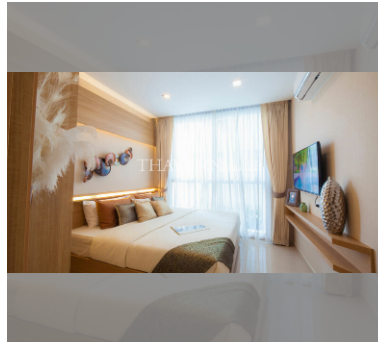

Condo for sale 1 bedroom 20 m² in Harmonia City Garden, Pattaya

฿ 1,470,000

UNIT PARAMETERS:

UID	FS-224426
quota	foreign quota
type	1 bedroom
size	20m²
floor	4
view	city view
quality	not chosen
transfer fee payer	seller 50/ Buyer 50

PROJECT PARAMETERS:

district	Thappraya
buildings	4
floors	8
built in	2025

FACILITIES:

General information: boutique, underground parking.

Swimming pool: swimming pool, rooftop pool, jacuzzi.

Chill zone: chill zone, garden.

Health zone: gym, sauna, steam, yoga room, SPA.

Other: reception, kids playgarden, CCTV, security.