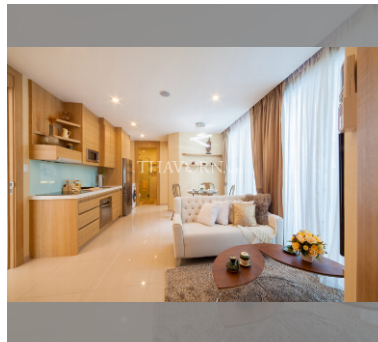

Condo for sale 1 bedroom 20 m² in Harmonia City Garden, Pattaya

฿ 1,470,000

UNIT PARAMETERS:

UID	FS-224426
quota	foreign quota
type	1 bedroom
size	20m²
floor	4
view	city view
quality	not chosen
transfer fee payer	seller 50/ Buyer 50

PROJECT PARAMETERS:

district	Thappraya
buildings	4
floors	8
built in	2025

FACILITIES:

General information: boutique, underground parking.

Swimming pool: swimming pool, rooftop pool, jacuzzi.

Chill zone: chill zone, garden.

Health zone: gym, sauna, steam, yoga room, SPA.

Other: reception, kids playgarden, CCTV, security.