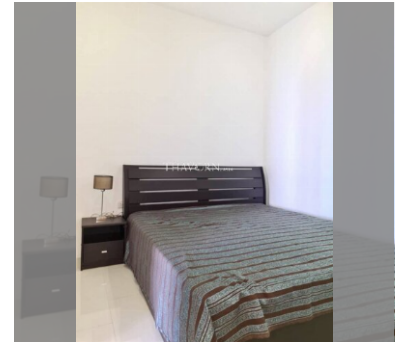

Condo for sale 2 bedroom 94 m² in The Sanctuary, Pattaya

฿ 10,990,000

UNIT PARAMETERS:

UID	FS-224375
quota	foreign quota
type	2 bedroom
size	94m²
floor	5
view	sea view

PROJECT PARAMETERS:

district	Wongamat
buildings	5
floors	8
built in	2009
maintenance	฿ 39,480/year

FACILITIES:

General information: boutique, underground parking.

Swimming pool: swimming pool.

Chill zone: chill zone, garden.

Health zone: gym, sauna.

Other: lobby, kids playgarden, CCTV, security, minimart.