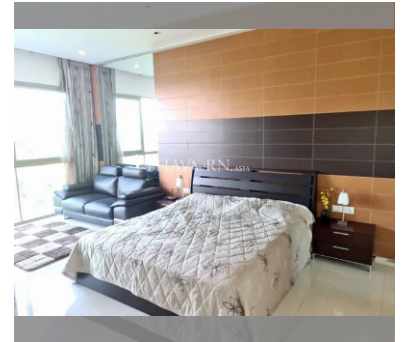

Condo for sale 2 bedroom 94 m² in The Sanctuary, Pattaya

฿ 10,990,000

UNIT PARAMETERS:

UID	FS-224375
quota	foreign quota
type	2 bedroom
size	94m²
floor	5
view	sea view

PROJECT PARAMETERS:

district	Wongamat
buildings	5
floors	8
built in	2009
maintenance	฿ 39,480/year

FACILITIES:

General information: boutique, underground parking.

Swimming pool: swimming pool.

Chill zone: chill zone, garden.

Health zone: gym, sauna.

Other: lobby, kids playgarden, CCTV, security, minimart.