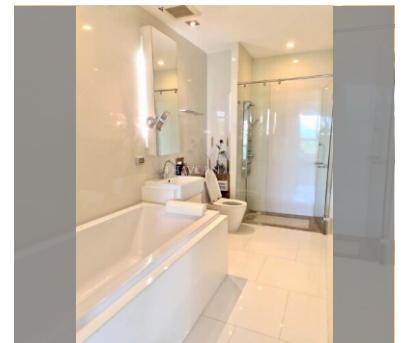

Condo for sale 2 bedroom 94 m² in The Sanctuary, Pattaya

฿ 10,990,000

UNIT PARAMETERS:

UID	FS-224375
quota	foreign quota
type	2 bedroom
size	94m ²
floor	5
view	sea view

PROJECT PARAMETERS:

district	Wongamat
buildings	5
floors	8
built in	2009
maintenance	฿ 39,480/year

FACILITIES:

General information: boutique, underground parking.

Swimming pool: swimming pool.

Chill zone: chill zone, garden.

Health zone: gym, sauna.

Other: lobby, kids playgarden, CCTV, security, minimart.