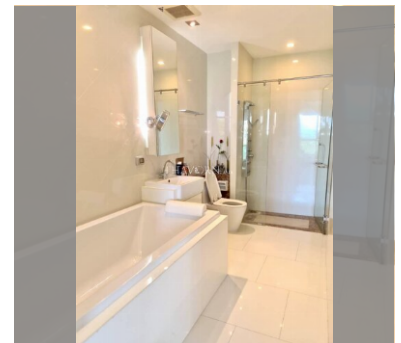

Condo for sale 2 bedroom 94 m² in The Sanctuary, Pattaya

฿ 10,990,000

UNIT PARAMETERS:

UID	FS-224375
quota	foreign quota
type	2 bedroom
size	94m²
floor	5
view	sea view

PROJECT PARAMETERS:

district	Wongamat
buildings	5
floors	8
built in	2009
maintenance	฿ 39,480/year

FACILITIES:

General information: boutique, underground parking.

Swimming pool: swimming pool.

Chill zone: chill zone, garden.

Health zone: gym, sauna.

Other: lobby, kids playgarden, CCTV, security, minimart.