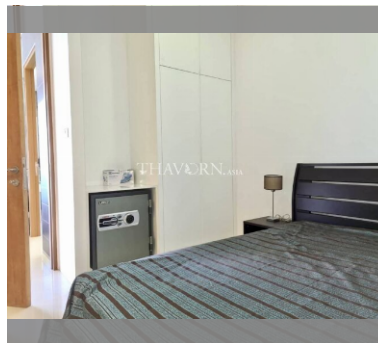

Condo for sale 2 bedroom 94 m² in The Sanctuary, Pattaya

฿ 10,990,000

UNIT PARAMETERS:

UID	FS-224375
quota	foreign quota
type	2 bedroom
size	94m²
floor	5
view	sea view

PROJECT PARAMETERS:

district	Wongamat
buildings	5
floors	8
built in	2009
maintenance	฿ 39,480/year

FACILITIES:

General information: boutique, underground parking.

Swimming pool: swimming pool.

Chill zone: chill zone, garden.

Health zone: gym, sauna.

Other: lobby, kids playgarden, CCTV, security, minimart.