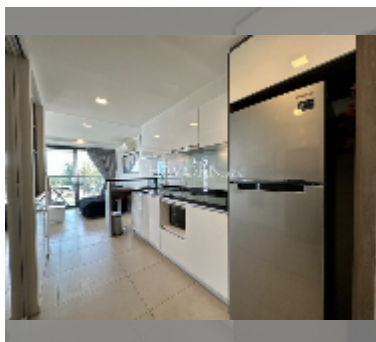

Condo for sale 1 bedroom 70 m² in Water's Edge, Pattaya

฿ 6,850,000

UNIT PARAMETERS:

UID	FS-224116
quota	foreign quota
type	1 bedroom
size	70m²
floor	5
view	sea view

PROJECT PARAMETERS:

district	Na Jomtien
buildings	1
floors	8
built in	2014
maintenance	฿ 42,000/year

FACILITIES:

General information: boutique, underground parking, open parking.

Swimming pool: swimming pool.

Chill zone: chill zone.

Health zone: gym.

Other: CCTV, security, minimart.