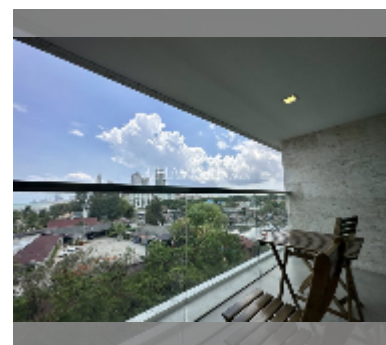

Condo for sale 1 bedroom 70 m² in Water's Edge, Pattaya

฿ 6,850,000

UNIT PARAMETERS:

UID	FS-224116
quota	foreign quota
type	1 bedroom
size	70m²
floor	5
view	sea view

PROJECT PARAMETERS:

district	Na Jomtien
buildings	1
floors	8
built in	2014
maintenance	฿ 42,000/year

FACILITIES:

General information: boutique, underground parking, open parking.

Swimming pool: swimming pool.

Chill zone: chill zone.

Health zone: gym.

Other: CCTV, security, minimart.