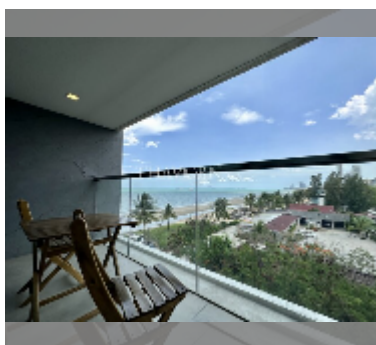

Condo for sale 1 bedroom 70 m² in Water's Edge, Pattaya

฿ 6,850,000

UNIT PARAMETERS:

UID	FS-224116
quota	foreign quota
type	1 bedroom
size	70m²
floor	5
view	sea view

PROJECT PARAMETERS:

district	Na Jomtien
buildings	1
floors	8
built in	2014
maintenance	฿ 42,000/year

FACILITIES:

General information: boutique, underground parking, open parking.

Swimming pool: swimming pool.

Chill zone: chill zone.

Health zone: gym.

Other: CCTV, security, minimart.