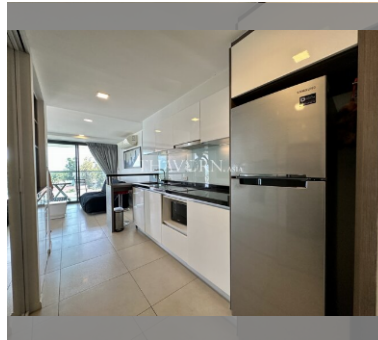

Condo for sale 1 bedroom 70 m² in Water's Edge, Pattaya

฿ 7,280,000

UNIT PARAMETERS:

UID	FS-224116
quota	foreign quota
type	1 bedroom
size	70m ²
floor	5
view	sea view

PROJECT PARAMETERS:

district	Na Jomtien
buildings	1
floors	8
built in	2014
maintenance	฿ 42,000/year

FACILITIES:

General information: boutique, underground parking, open parking.

Swimming pool: swimming pool.

Chill zone: chill zone.

Health zone: gym.

Other: CCTV, security, minimart.

details