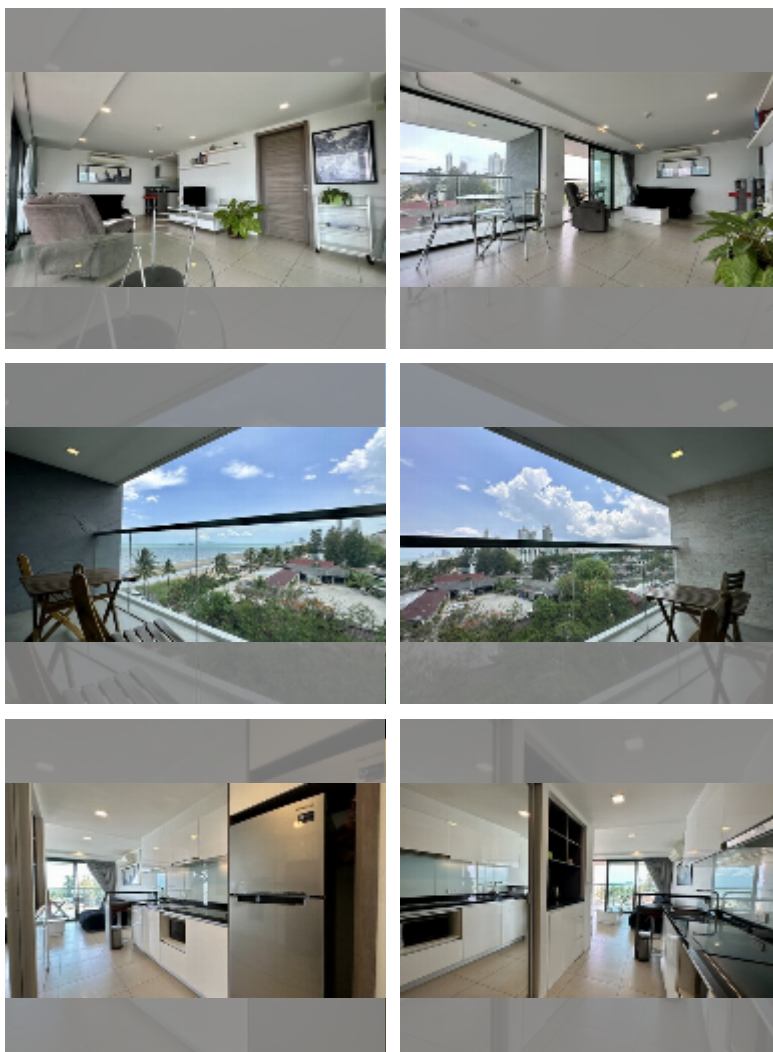

Condo for sale 1 bedroom 70 m² in Water's Edge, Pattaya

฿ 6,850,000

UNIT PARAMETERS:

UID	FS-224116
quota	foreign quota
type	1 bedroom
size	70m ²
floor	5
view	sea view

PROJECT PARAMETERS:

district	Na Jomtien
buildings	1
floors	8
built in	2014
maintenance	฿ 42,000/year

FACILITIES:

General information: boutique, underground parking, open parking.

Swimming pool: swimming pool.

Chill zone: chill zone.

Health zone: gym.

Other: CCTV, security, minimart.

[details](#)