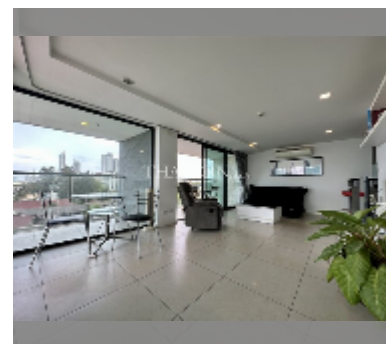

## Condo for sale 1 bedroom 70 m<sup>2</sup> in Water's Edge, Pattaya

**฿ 6,850,000**

**UNIT PARAMETERS:**

|       |                  |
|-------|------------------|
| UID   | FS-224116        |
| quota | foreign quota    |
| type  | 1 bedroom        |
| size  | 70m <sup>2</sup> |
| floor | 5                |
| view  | sea view         |

**FACILITIES:**

**General information:** boutique, underground parking, open parking.

**Swimming pool:** swimming pool.

**Chill zone:** chill zone.

**Health zone:** gym.

**Other:** CCTV, security, minimart.