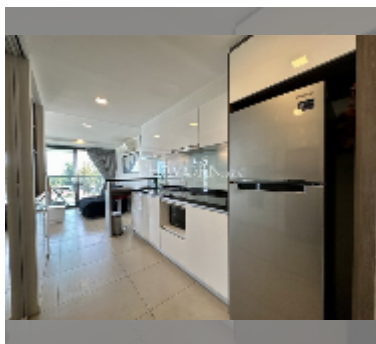

Condo for sale 1 bedroom 70 m² in Water's Edge, Pattaya

฿ 6,850,000

UNIT PARAMETERS:

UID	FS-224116
quota	foreign quota
type	1 bedroom
size	70m²
floor	5
view	sea view

PROJECT PARAMETERS:

district	Na Jomtien
buildings	1
floors	8
built in	2014
maintenance	฿ 42,000/year

FACILITIES:

General information: boutique, underground parking, open parking.

Swimming pool: swimming pool.

Chill zone: chill zone.

Health zone: gym.

Other: CCTV, security, minimart.