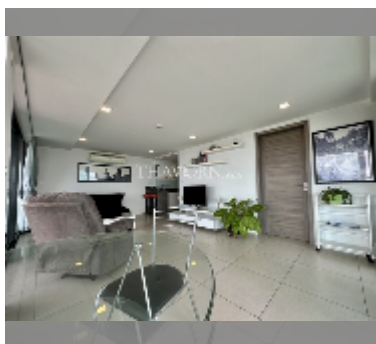

Condo for sale 1 bedroom 70 m² in Water's Edge, Pattaya

฿ 6,850,000

UNIT PARAMETERS:

UID	FS-224116
quota	foreign quota
type	1 bedroom
size	70m²
floor	5
view	sea view

PROJECT PARAMETERS:

district	Na Jomtien
buildings	1
floors	8
built in	2014
maintenance	฿ 42,000/year

FACILITIES:

General information: boutique, underground parking, open parking.

Swimming pool: swimming pool.

Chill zone: chill zone.

Health zone: gym.

Other: CCTV, security, minimart.