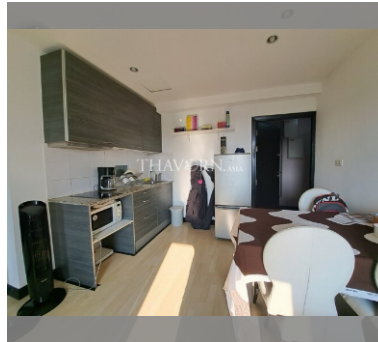

Condo for sale 1 bedroom 36.15 m² in Siam Oriental Elegance, Pattaya

฿ 2,300,000

UNIT PARAMETERS:

UID	FS-224005
quota	foreign quota
type	1 bedroom
size	36.15m²
floor	4
view	garden view
transfer fee payer	50/50

PROJECT PARAMETERS:

district	Pratumnak
buildings	1
floors	8
built in	2013

FACILITIES:

General information: boutique, meters to beach: 500, minutes to beach: 8, pets are allowed, open parking.

Swimming pool: rooftop pool.

Chill zone: chill zone, rooftop chillout.

Other: CCTV, security, laundry.