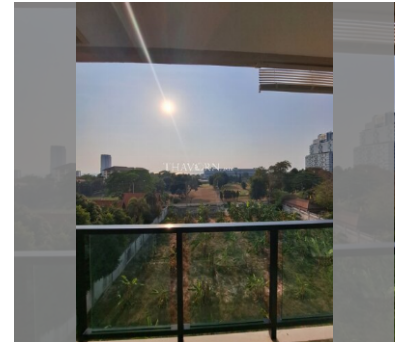

Condo for sale 1 bedroom 36.15 m² in Siam Oriental Elegance, Pattaya

฿ 2,300,000

UNIT PARAMETERS:

UID	FS-224005
quota	foreign quota
type	1 bedroom
size	36.15m²
floor	4
view	garden view
transfer fee payer	50/50

PROJECT PARAMETERS:

district	Pratumnak
buildings	1
floors	8
built in	2013

FACILITIES:

General information: boutique, meters to beach: 500, minutes to beach: 8, pets are allowed, open parking.

Swimming pool: rooftop pool.

Chill zone: chill zone, rooftop chillout.

Other: CCTV, security, laundry.