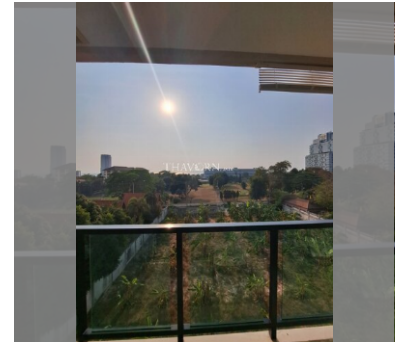

Condo for sale 1 bedroom 36.15 m² in Siam Oriental Elegance, Pattaya

฿ 2,300,000

UNIT PARAMETERS:

UID	FS-224005
quota	foreign quota
type	1 bedroom
size	36.15m²
floor	4
view	garden view
transfer cost	
transfer fee payer	50/50
additional cost	

PROJECT PARAMETERS:

district	Pratumnak
buildings	1
floors	8
built in	2013

FACILITIES:

General information: boutique, meters to beach: 500, minutes to beach: 8, pets are allowed, open parking.

Swimming pool: rooftop pool.

Chill zone: chill zone, rooftop chillout.

Other: CCTV, security, laundry.