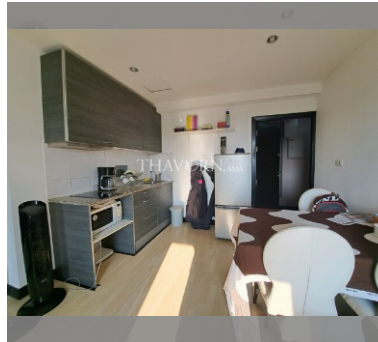

Condo for sale 1 bedroom 36.15 m² in Siam Oriental Elegance, Pattaya

฿ 2,300,000

UNIT PARAMETERS:

UID	FS-224005
quota	foreign quota
type	1 bedroom
size	36.15m²
floor	4
view	garden view
transfer cost	
transfer fee payer	50/50
additional cost	

PROJECT PARAMETERS:

district	Pratumnak
buildings	1
floors	8
built in	2013

FACILITIES:

General information: boutique, meters to beach: 500, minutes to beach: 8, pets are allowed, open parking.

Swimming pool: rooftop pool.

Chill zone: chill zone, rooftop chillout.

Other: CCTV, security, laundry.