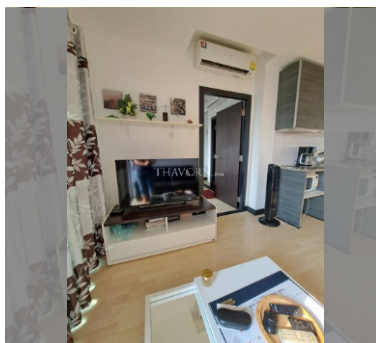

Condo for sale 1 bedroom 36.15 m² in Siam Oriental Elegance, Pattaya

฿ 2,300,000

UNIT PARAMETERS:

UID	FS-224005
quota	foreign quota
type	1 bedroom
size	36.15m²
floor	4
view	garden view
transfer cost	
transfer fee payer	50/50
additional cost	

PROJECT PARAMETERS:

district	Pratumnak
buildings	1
floors	8
built in	2013

FACILITIES:

General information: boutique, meters to beach: 500, minutes to beach: 8, pets are allowed, open parking.

Swimming pool: rooftop pool.

Chill zone: chill zone, rooftop chillout.

Other: CCTV, security, laundry.