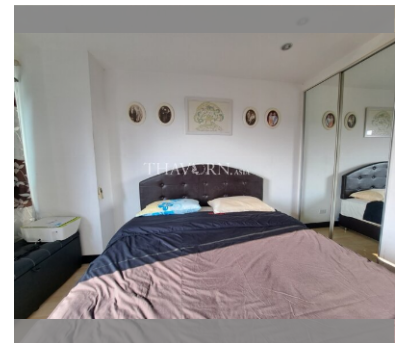

Condo for sale 1 bedroom 36.15 m² in Siam Oriental Elegance, Pattaya

฿ 2,300,000

UNIT PARAMETERS:

UID	FS-224005
quota	foreign quota
type	1 bedroom
size	36.15m²
floor	4
view	garden view
transfer cost	
transfer fee payer	50/50
additional cost	

PROJECT PARAMETERS:

district	Pratumnak
buildings	1
floors	8
built in	2013

FACILITIES:

General information: boutique, meters to beach: 500, minutes to beach: 8, pets are allowed, open parking.

Swimming pool: rooftop pool.

Chill zone: chill zone, rooftop chillout.

Other: CCTV, security, laundry.