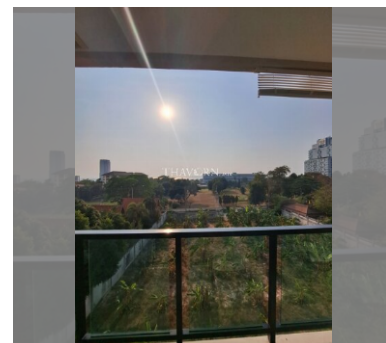

Condo for sale 1 bedroom 36.15 m² in Siam Oriental Elegance, Pattaya

฿ 2,300,000

UNIT PARAMETERS:

UID	FS-224005
quota	foreign quota
type	1 bedroom
size	36.15m²
floor	4
view	garden view
transfer cost	
transfer fee payer	50/50
additional cost	

PROJECT PARAMETERS:

district	Pratumnak
buildings	1
floors	8
built in	2013

FACILITIES:

General information: boutique, meters to beach: 500, minutes to beach: 8, pets are allowed, open parking.

Swimming pool: rooftop pool.

Chill zone: chill zone, rooftop chillout.

Other: CCTV, security, laundry.