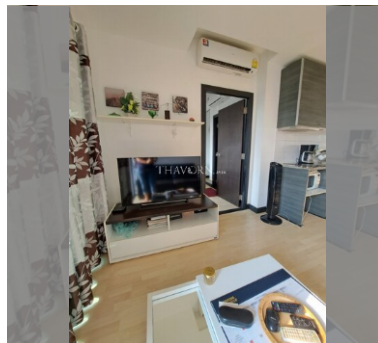

Condo for sale 1 bedroom 36.15 m² in Siam Oriental Elegance, Pattaya

฿ 2,300,000

UNIT PARAMETERS:

UID	FS-224005
quota	foreign quota
type	1 bedroom
size	36.15m²
floor	4
view	garden view
transfer cost	
transfer fee payer	50/50
additional cost	

PROJECT PARAMETERS:

district	Pratumnak
buildings	1
floors	8
built in	2013

FACILITIES:

General information: boutique, meters to beach: 500, minutes to beach: 8, pets are allowed, open parking.

Swimming pool: rooftop pool.

Chill zone: chill zone, rooftop chillout.

Other: CCTV, security, laundry.