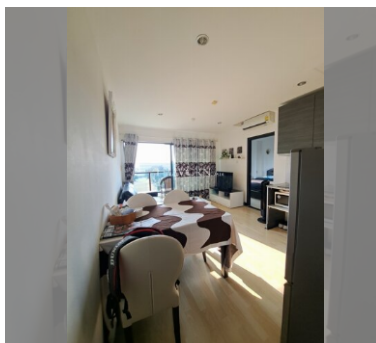

Condo for sale 1 bedroom 36.15 m² in Siam Oriental Elegance, Pattaya

฿ 2,300,000

UNIT PARAMETERS:

UID	FS-224005
quota	foreign quota
type	1 bedroom
size	36.15m²
floor	4
view	garden view
transfer cost	
transfer fee payer	50/50
additional cost	

PROJECT PARAMETERS:

district	Pratumnak
buildings	1
floors	8
built in	2013

FACILITIES:

General information: boutique, meters to beach: 500, minutes to beach: 8, pets are allowed, open parking.

Swimming pool: rooftop pool.

Chill zone: chill zone, rooftop chillout.

Other: CCTV, security, laundry.