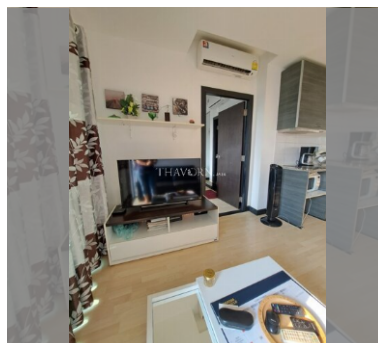

Condo for sale 1 bedroom 36.15 m² in Siam Oriental Elegance, Pattaya

฿ 2,300,000

UNIT PARAMETERS:

UID	FS-224005
quota	foreign quota
type	1 bedroom
size	36.15m²
floor	4
view	garden view
transfer fee payer	50/50

PROJECT PARAMETERS:

district	Pratumnak
buildings	1
floors	8
built in	2013

FACILITIES:

General information: boutique, meters to beach: 500, minutes to beach: 8, pets are allowed, open parking.

Swimming pool: rooftop pool.

Chill zone: chill zone, rooftop chillout.

Other: CCTV, security, laundry.