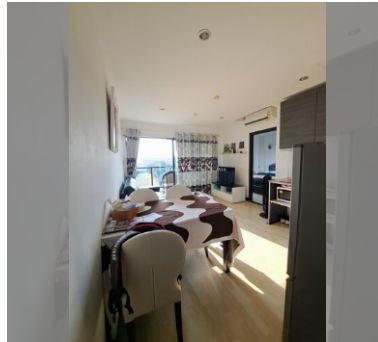

Condo for sale 1 bedroom 36.15 m² in Siam Oriental Elegance, Pattaya

฿ 2,300,000

UNIT PARAMETERS:

UID	FS-224005
quota	foreign quota
type	1 bedroom
size	36.15m²
floor	4
view	garden view
transfer cost	
transfer fee payer	50/50
additional cost	

PROJECT PARAMETERS:

district	Pratumnak
buildings	1
floors	8
built in	2013

FACILITIES:

General information: boutique, meters to beach: 500, minutes to beach: 8, pets are allowed, open parking.

Swimming pool: rooftop pool.

Chill zone: chill zone, rooftop chillout.

Other: CCTV, security, laundry.