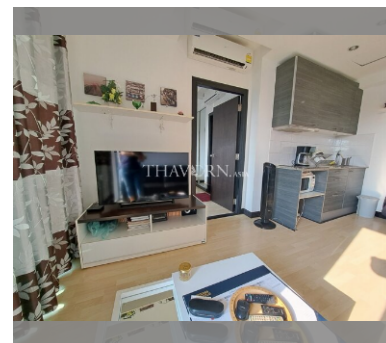

Condo for sale 1 bedroom 36.15 m² in Siam Oriental Elegance, Pattaya

฿ 2,300,000

UNIT PARAMETERS:

UID	FS-224005
quota	foreign quota
type	1 bedroom
size	36.15m²
floor	4
view	garden view
transfer cost	
transfer fee payer	50/50
additional cost	

PROJECT PARAMETERS:

district	Pratumnak
buildings	1
floors	8
built in	2013

FACILITIES:

General information: boutique, meters to beach: 500, minutes to beach: 8, pets are allowed, open parking.

Swimming pool: rooftop pool.

Chill zone: chill zone, rooftop chillout.

Other: CCTV, security, laundry.