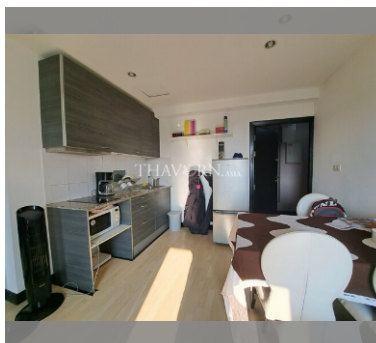

Condo for sale 1 bedroom 36.15 m² in Siam Oriental Elegance, Pattaya

฿ 2,300,000

UNIT PARAMETERS:

UID	FS-224005
quota	foreign quota
type	1 bedroom
size	36.15m²
floor	4
view	garden view
transfer cost	
transfer fee payer	50/50
additional cost	

PROJECT PARAMETERS:

district	Pratumnak
buildings	1
floors	8
built in	2013

FACILITIES:

General information: boutique, meters to beach: 500, minutes to beach: 8, pets are allowed, open parking.

Swimming pool: rooftop pool.

Chill zone: chill zone, rooftop chillout.

Other: CCTV, security, laundry.