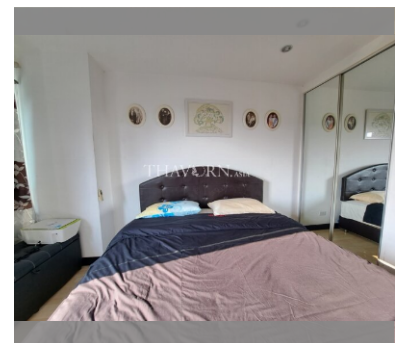

Condo for sale 1 bedroom 36.15 m² in Siam Oriental Elegance, Pattaya

฿ 2,300,000

UNIT PARAMETERS:

UID	FS-224005
quota	foreign quota
type	1 bedroom
size	36.15m²
floor	4
view	garden view
transfer fee payer	50/50

PROJECT PARAMETERS:

district	Pratumnak
buildings	1
floors	8
built in	2013

FACILITIES:

General information: boutique, meters to beach: 500, minutes to beach: 8, pets are allowed, open parking.

Swimming pool: rooftop pool.

Chill zone: chill zone, rooftop chillout.

Other: CCTV, security, laundry.