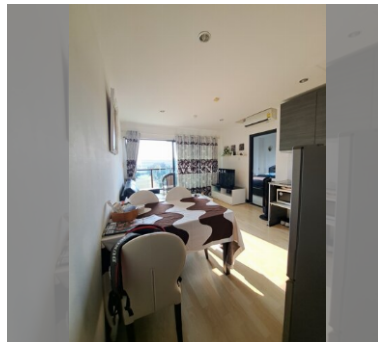

Condo for sale 1 bedroom 36.15 m² in Siam Oriental Elegance, Pattaya

฿ 2,300,000

UNIT PARAMETERS:

UID	FS-224005
quota	foreign quota
type	1 bedroom
size	36.15m²
floor	4
view	garden view
transfer fee payer	50/50

PROJECT PARAMETERS:

district	Pratumnak
buildings	1
floors	8
built in	2013

FACILITIES:

General information: boutique, meters to beach: 500, minutes to beach: 8, pets are allowed, open parking.

Swimming pool: rooftop pool.

Chill zone: chill zone, rooftop chillout.

Other: CCTV, security, laundry.