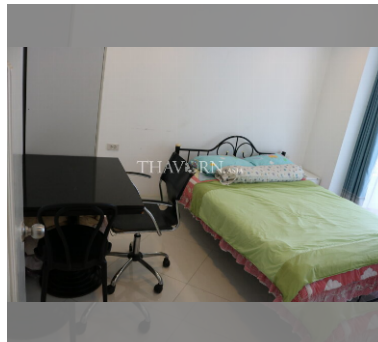

Condo for sale 1 bedroom 45.73 m² in Jada Beach, Pattaya

฿ 2,022,880

UNIT PARAMETERS:

UID	FS-224001
quota	foreign quota
type	1 bedroom
size	45.73m²
floor	2
view	garden view
transfer cost	
transfer fee payer	50/50
additional cost	

PROJECT PARAMETERS:

district	Theprasit
buildings	1
floors	8
built in	2552
maintenance	฿ 27,438/year

FACILITIES:

General information: lowrise, open parking.

Swimming pool: swimming pool, pool bar .

Health zone: gym.

Other: games room, CCTV, security.