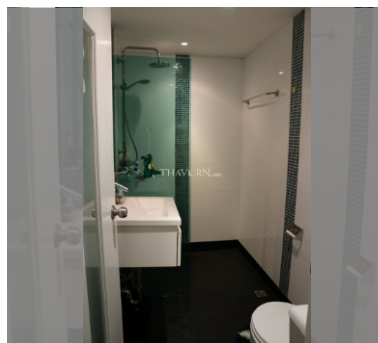

Condo for sale 1 bedroom 45.73 m<sup>2</sup> in Jada Beach, Pattaya

### UNIT PARAMETERS:

UID	FS-224001
quota	foreign quota
type	1 bedroom
size	45.73m <sup>2</sup>
floor	2
view	garden view
transfer cost	
transfer fee payer	50/50
additional cost	

### FACILITIES:

General information: lowrise, open parking.

Swimming pool: swimming pool, pool bar .

Health zone: gym.

Other: games room, CCTV, security.

details