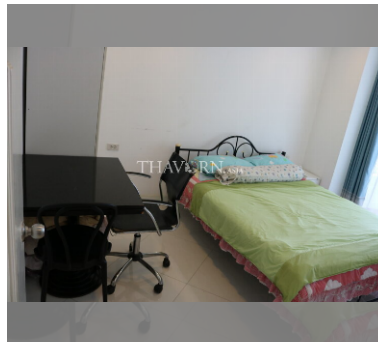

Condo for sale 1 bedroom 45.73 m² in Jada Beach, Pattaya

฿ 2,022,880

UNIT PARAMETERS:

UID	FS-224001
quota	foreign quota
type	1 bedroom
size	45.73m²
floor	2
view	garden view
transfer fee payer	50/50

PROJECT PARAMETERS:

district	Theprasit
buildings	1
floors	8
built in	2552
maintenance	฿ 27,438/year

FACILITIES:

General information: lowrise, open parking.

Swimming pool: swimming pool, pool bar .

Health zone: gym.

Other: games room, CCTV, security.