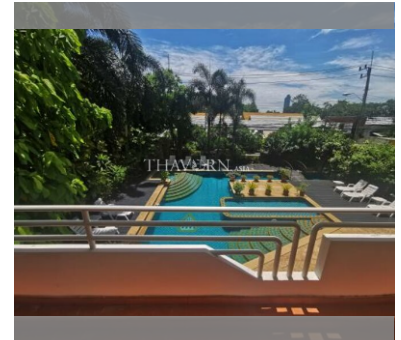

Condo for sale 1 bedroom 67.6 m² in Jada Beach, Pattaya

฿ 2,300,000

UNIT PARAMETERS:

UID	FS-223980
quota	foreign quota
type	1 bedroom
size	67.6m ²
floor	1
view	pool view
transfer fee payer	50/50

PROJECT PARAMETERS:

district	Theprasit
buildings	1
floors	8
built in	2552
maintenance	฿ 40,560/year

FACILITIES:

General information: lowrise, open parking.

Swimming pool: swimming pool, pool bar .

Health zone: gym.

Other: games room, CCTV, security.