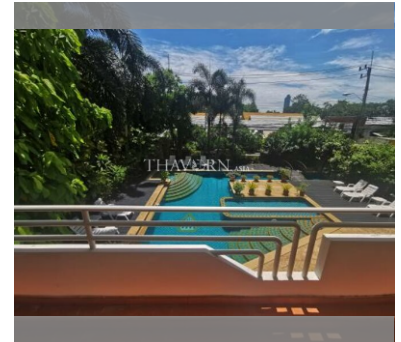

Condo for sale 1 bedroom 67.6 m<sup>2</sup> in Jada Beach, Pattaya

### FACILITIES:

General information: lowrise, open parking.

Swimming pool: swimming pool, pool bar .

Health zone: gym.

Other: games room, CCTV, security.

details