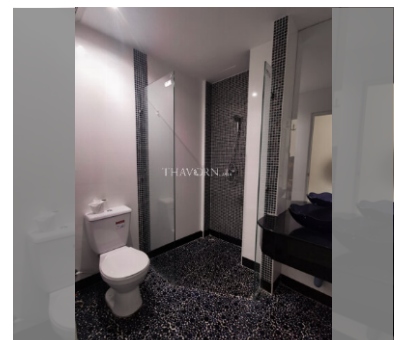

Condo for sale studio 36.55 m² in Jada Beach, Pattaya

฿ 1,850,000

UNIT PARAMETERS:

UID	FS-223979
quota	foreign quota
type	studio
size	36.55m²
floor	G
view	garden view
transfer fee payer	50/50

PROJECT PARAMETERS:

district	Theprasit
buildings	1
floors	8
built in	2552
maintenance	฿ 21,930/year

FACILITIES:

- General information: lowrise, open parking.
- Swimming pool: swimming pool, pool bar .
- Health zone: gym.
- Other: games room, CCTV, security.