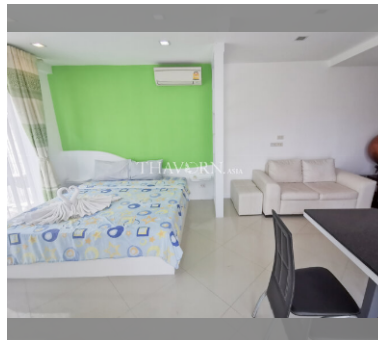

Condo for sale studio 36.55 m² in Jada Beach, Pattaya

฿ 1,850,000

UNIT PARAMETERS:

UID	FS-223979
quota	foreign quota
type	studio
size	36.55m²
floor	G
view	garden view
transfer fee payer	50/50

PROJECT PARAMETERS:

district	Theprasit
buildings	1
floors	8
built in	2552
maintenance	฿ 21,930/year

FACILITIES:

- General information: lowrise, open parking.
- Swimming pool: swimming pool, pool bar .
- Health zone: gym.
- Other: games room, CCTV, security.