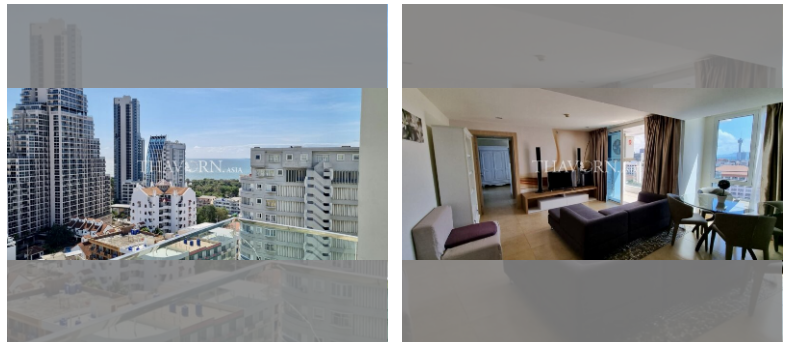

Condo for sale 1 bedroom 70 m² in The Cliff, Pattaya

฿ 6,150,000

UNIT PARAMETERS:

UID	FS-223945
quota	foreign quota
type	1 bedroom
size	70m²
floor	13
view	sea view
transfer cost	
transfer fee payer	50/50
additional cost	

PROJECT PARAMETERS:

district	Pratumnak
buildings	1
floors	27
built in	2013
maintenance	฿ 37,800/year

FACILITIES:

General information: highrise, meters to beach: 400, minutes to beach: 5, underground parking, open parking.

Swimming pool: swimming pool, kids pool, water slides, waterfall, sunbathing area.

Chill zone: chill zone, garden, barbeque areas.

Health zone: gym, sauna.

Other: reception, lobby, kids playgarden, CCTV, security.