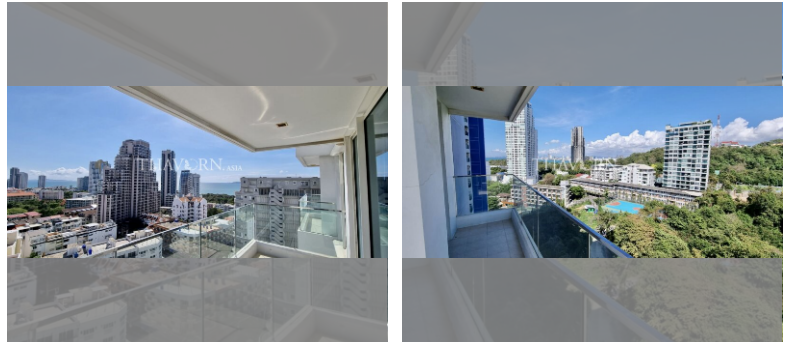

Condo for sale 1 bedroom 70 m² in The Cliff, Pattaya

฿ 6,150,000

UNIT PARAMETERS:

UID	FS-223945
quota	foreign quota
type	1 bedroom
size	70m²
floor	13
view	sea view
transfer cost	
transfer fee payer	50/50
additional cost	

PROJECT PARAMETERS:

district	Pratumnak
buildings	1
floors	27
built in	2013
maintenance	฿ 37,800/year

FACILITIES:

General information: highrise, meters to beach: 400, minutes to beach: 5, underground parking, open parking.

Swimming pool: swimming pool, kids pool, water slides, waterfall, sunbathing area.

Chill zone: chill zone, garden, barbeque areas.

Health zone: gym, sauna.

Other: reception, lobby, kids playgarden, CCTV, security.