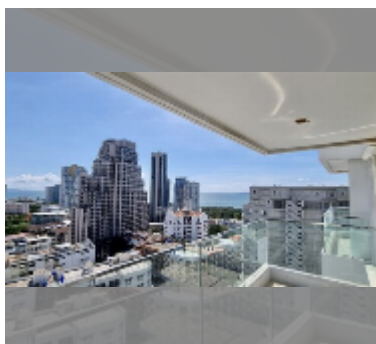

Condo for sale 1 bedroom 70 m² in The Cliff, Pattaya

฿ 5,670,000

UNIT PARAMETERS:

UID	FS-223945
quota	foreign quota
type	1 bedroom
size	70m²
floor	13
view	sea view

PROJECT PARAMETERS:

district	Pratumnak
buildings	1
floors	27
built in	2013
maintenance	฿ 37,800/year

FACILITIES:

General information: highrise, meters to

beach: 400, minutes to beach: 5,

underground parking, open parking.

Swimming pool: swimming pool, kids pool,

water slides, waterfall, sunbathing area.

Chill zone: chill zone, garden, barbeque

areas.

Health zone: gym, sauna.

Other: reception, lobby, kids playgarden,

CCTV, security.