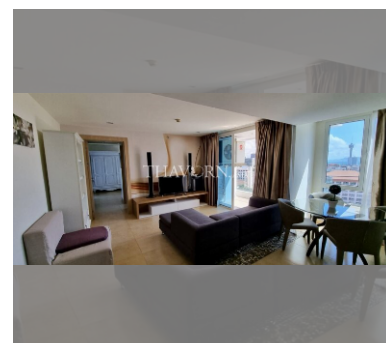

Condo for sale 1 bedroom 70 m² in The Cliff, Pattaya

฿ 6,150,000

UNIT PARAMETERS:

UID	FS-223945
quota	foreign quota
type	1 bedroom
size	70m²
floor	13
view	sea view
quality	not chosen
transfer fee payer	50/50

PROJECT PARAMETERS:

district	Pratumnak
buildings	1
floors	27
built in	2013
maintenance	฿ 37,800/year

FACILITIES:

General information: highrise, meters to

beach: 400, minutes to beach: 5,

underground parking, open parking.

Swimming pool: swimming pool, kids pool,

water slides, waterfall, sunbathing area.

Chill zone: chill zone, garden, barbeque areas.

Health zone: gym, sauna.

Other: reception, lobby, kids playgarden, CCTV, security.