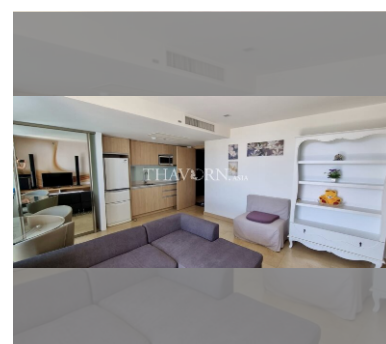

Condo for sale 1 bedroom 70 m² in The Cliff, Pattaya

฿ 6,150,000

UNIT PARAMETERS:

UID	FS-223945
quota	foreign quota
type	1 bedroom
size	70m²
floor	13
view	sea view
quality	not chosen
transfer fee payer	50/50

PROJECT PARAMETERS:

district	Pratumnak
buildings	1
floors	27
built in	2013
maintenance	฿ 37,800/year

FACILITIES:

General information: highrise, meters to

beach: 400, minutes to beach: 5,

underground parking, open parking.

Swimming pool: swimming pool, kids pool,

water slides, waterfall, sunbathing area.

Chill zone: chill zone, garden, barbeque areas.

Health zone: gym, sauna.

Other: reception, lobby, kids playgarden, CCTV, security.