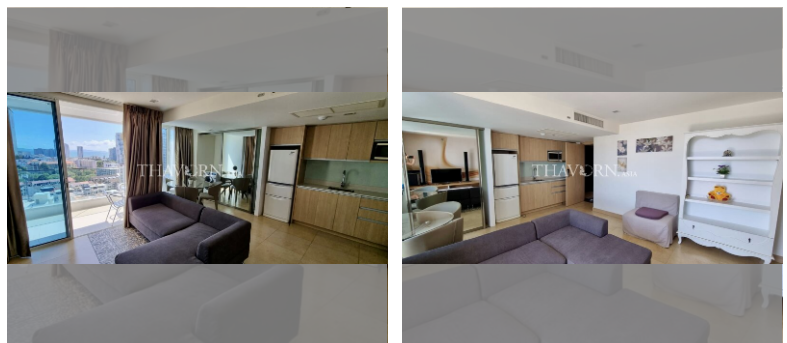

Condo for sale 1 bedroom 70 m² in The Cliff, Pattaya

฿ 6,150,000

UNIT PARAMETERS:

UID	FS-223945
quota	foreign quota
type	1 bedroom
size	70m²
floor	13
view	sea view
transfer cost	
transfer fee payer	50/50
additional cost	

PROJECT PARAMETERS:

district	Pratumnak
buildings	1
floors	27
built in	2013
maintenance	฿ 37,800/year

FACILITIES:

General information: highrise, meters to beach: 400, minutes to beach: 5, underground parking, open parking.

Swimming pool: swimming pool, kids pool, water slides, waterfall, sunbathing area.

Chill zone: chill zone, garden, barbeque areas.

Health zone: gym, sauna.

Other: reception, lobby, kids playgarden, CCTV, security.