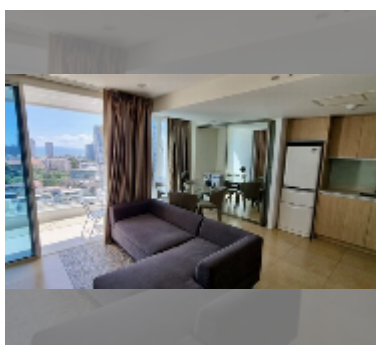

Condo for sale 1 bedroom 70 m² in The Cliff, Pattaya

฿ 5,670,000

UNIT PARAMETERS:

UID	FS-223945
quota	foreign quota
type	1 bedroom
size	70m²
floor	13
view	sea view

PROJECT PARAMETERS:

district	Pratumnak
buildings	1
floors	27
built in	2013
maintenance	฿ 37,800/year

FACILITIES:

General information: highrise, meters to

beach: 400, minutes to beach: 5,

underground parking, open parking.

Swimming pool: swimming pool, kids pool,

water slides, waterfall, sunbathing area.

Chill zone: chill zone, garden, barbeque

areas.

Health zone: gym, sauna.

Other: reception, lobby, kids playgarden,

CCTV, security.