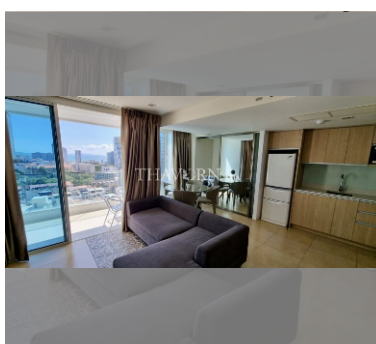

Condo for sale 1 bedroom 70 m² in The Cliff, Pattaya

฿ 6,150,000

UNIT PARAMETERS:

UID	FS-223945
quota	foreign quota
type	1 bedroom
size	70m²
floor	13
view	sea view
quality	not chosen
transfer fee payer	50/50

PROJECT PARAMETERS:

district	Pratumnak
buildings	1
floors	27
built in	2013
maintenance	฿ 37,800/year

FACILITIES:

General information: highrise, meters to

beach: 400, minutes to beach: 5,

underground parking, open parking.

Swimming pool: swimming pool, kids pool,

water slides, waterfall, sunbathing area.

Chill zone: chill zone, garden, barbeque areas.

Health zone: gym, sauna.

Other: reception, lobby, kids playgarden, CCTV, security.