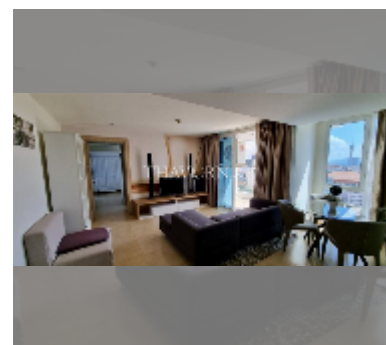

Condo for sale 1 bedroom 70 m² in The Cliff, Pattaya

฿ 5,670,000

UNIT PARAMETERS:

UID	FS-223945
quota	foreign quota
type	1 bedroom
size	70m²
floor	13
view	sea view

PROJECT PARAMETERS:

district	Pratumnak
buildings	1
floors	27
built in	2013
maintenance	฿ 37,800/year

FACILITIES:

General information: highrise, meters to beach: 400, minutes to beach: 5,

underground parking, open parking.

Swimming pool: swimming pool, kids pool, water slides, waterfall, sunbathing area.

Chill zone: chill zone, garden, barbeque areas.

Health zone: gym, sauna.

Other: reception, lobby, kids playgarden, CCTV, security.