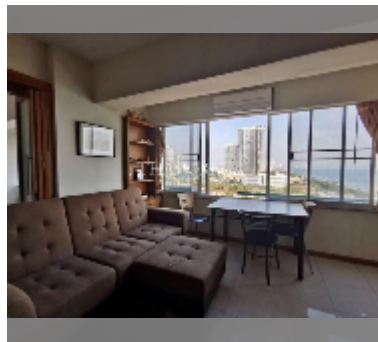

Condo for sale 1 bedroom 64 m² in Thiantong Condotel, Pattaya

฿ 3,000,000

UNIT PARAMETERS:

UID	FS-223820
quota	foreign quota
type	1 bedroom
size	64m ²
floor	14
view	sea view

PROJECT PARAMETERS:

district	Jomtien
buildings	2
floors	17

FACILITIES:

General information: highrise, multy-level parking, covered parking.

Swimming pool: swimming pool.

Other: lobby, CCTV, security.

[details](#)