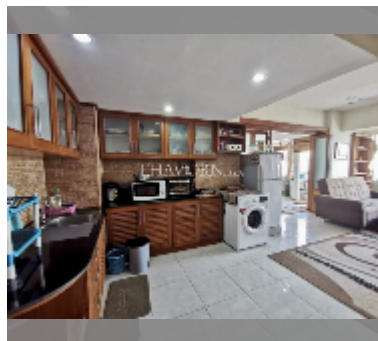

Condo for sale 1 bedroom 64 m² in Thiantong Condotel, Pattaya

฿ 3,000,000

UNIT PARAMETERS:

UID	FS-223820
quota	foreign quota
type	1 bedroom
size	64m²
floor	14
view	sea view

PROJECT PARAMETERS:

district	Jomtien
buildings	2
floors	17

FACILITIES:

General information: highrise, multy-level parking, covered parking.

Swimming pool: swimming pool.

Other: lobby, CCTV, security.