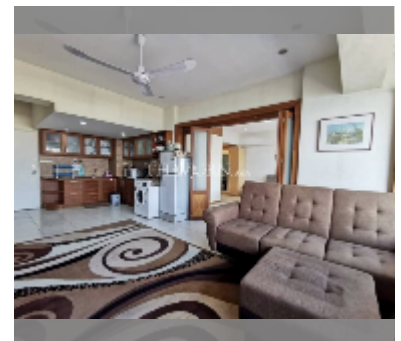

Condo for sale 1 bedroom 64 m² in Thiantong Condotel, Pattaya

฿ 3,000,000

UNIT PARAMETERS:

UID	FS-223820
quota	foreign quota
type	1 bedroom
size	64m²
floor	14
view	sea view

PROJECT PARAMETERS:

district	Jomtien
buildings	2
floors	17

FACILITIES:

General information: highrise, multy-level parking, covered parking.

Swimming pool: swimming pool.

Other: lobby, CCTV, security.