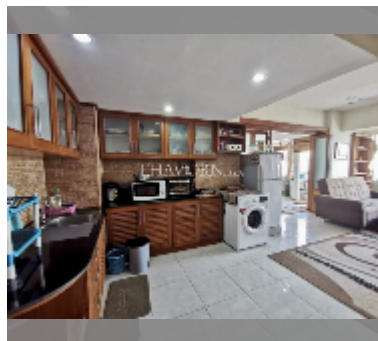

Condo for sale 1 bedroom 64 m² in Thiantong Condotel, Pattaya

฿ 3,000,000

UNIT PARAMETERS:

UID	FS-223820
quota	foreign quota
type	1 bedroom
size	64m ²
floor	14
view	sea view

PROJECT PARAMETERS:

district	Jomtien
buildings	2
floors	17

FACILITIES:

General information: highrise, multy-level parking, covered parking.

Swimming pool: swimming pool.

Other: lobby, CCTV, security.

[details](#)