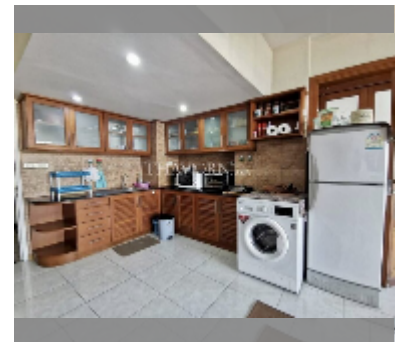

Condo for sale 1 bedroom 64 m² in Thiantong Condotel, Pattaya

฿ 3,000,000

UNIT PARAMETERS:

UID	FS-223820
quota	foreign quota
type	1 bedroom
size	64m ²
floor	14
view	sea view

PROJECT PARAMETERS:

district	Jomtien
buildings	2
floors	17

FACILITIES:

General information: highrise, multy-level parking, covered parking.

Swimming pool: swimming pool.

Other: lobby, CCTV, security.

[details](#)