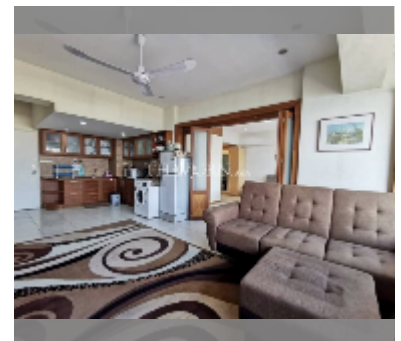

Condo for sale 1 bedroom 64 m² in Thiantong Condotel, Pattaya

฿ 3,000,000

UNIT PARAMETERS:

UID	FS-223820
quota	foreign quota
type	1 bedroom
size	64m ²
floor	14
view	sea view

PROJECT PARAMETERS:

district	Jomtien
buildings	2
floors	17

FACILITIES:

General information: highrise, multy-level parking, covered parking.

Swimming pool: swimming pool.

Other: lobby, CCTV, security.

[details](#)