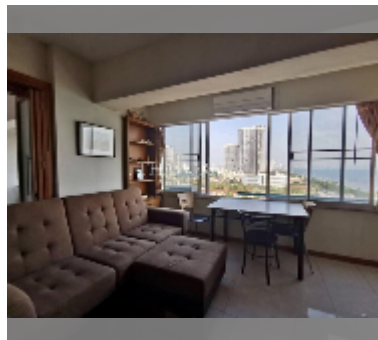

Condo for sale 1 bedroom 64 m² in Thiantong Condotel, Pattaya

฿ 3,000,000

UNIT PARAMETERS:

UID	FS-223820
quota	foreign quota
type	1 bedroom
size	64m²
floor	14
view	sea view

PROJECT PARAMETERS:

district	Jomtien
buildings	2
floors	17

FACILITIES:

General information: highrise, multy-level parking, covered parking.

Swimming pool: swimming pool.

Other: lobby, CCTV, security.