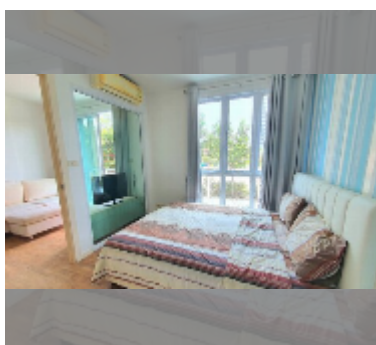

Condo for sale 1 bedroom 30 m² in Neo Sea View, Pattaya

฿ 1,800,000

UNIT PARAMETERS:

UID	FS-223804
quota	foreign quota
type	1 bedroom
size	30m²
floor	2
view	partial sea view
online viewing	yes

PROJECT PARAMETERS:

district	Na Jomtien
buildings	4
floors	8
built in	2014

FACILITIES:

General information: boutique, meters to beach: 50, minutes to beach: 1, shuttle bus, covered parking.

Swimming pool: rooftop pool, sunbathing area.

Health zone: gym.

Other: reception, CCTV, security, room service.