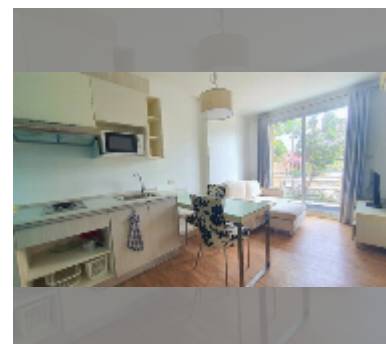

Condo for sale 1 bedroom 30 m² in Neo Sea View, Pattaya

฿ 1,800,000

UNIT PARAMETERS:

UID	FS-223804
quota	foreign quota
type	1 bedroom
size	30m²
floor	2
view	partial sea view
online viewing	yes

PROJECT PARAMETERS:

district	Na Jomtien
buildings	4
floors	8
built in	2014

FACILITIES:

General information: boutique, meters to beach: 50, minutes to beach: 1, shuttle bus, covered parking.

Swimming pool: rooftop pool, sunbathing area.

Health zone: gym.

Other: reception, CCTV, security, room service.