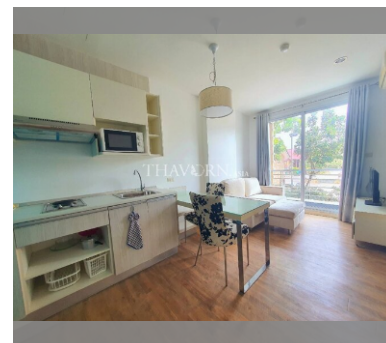

Condo for sale 1 bedroom 30 m² in Neo Sea View, Pattaya

฿ 1,800,000

UNIT PARAMETERS:

UID	FS-223804
quota	foreign quota
type	1 bedroom
size	30m²
floor	2
view	partial sea view
quality	not chosen
online viewing	on
transfer cost	50/50
exclusive	on

PROJECT PARAMETERS:

district	Na Jomtien
buildings	4
floors	8
built in	2014

FACILITIES:

General information: boutique, meters to beach: 50, minutes to beach: 1, shuttle bus, covered parking.

Swimming pool: rooftop pool, sunbathing area.

Health zone: gym.

Other: reception, CCTV, security, room service.