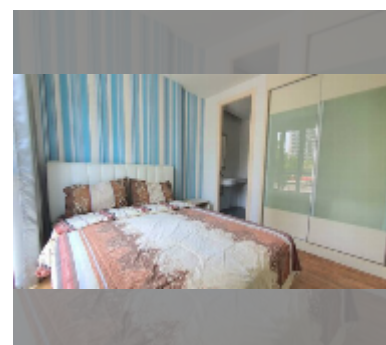

Condo for sale 1 bedroom 30 m² in Neo Sea View, Pattaya

฿ 1,800,000

UNIT PARAMETERS:

UID	FS-223804
quota	foreign quota
type	1 bedroom
size	30m²
floor	2
view	partial sea view
online viewing	yes

PROJECT PARAMETERS:

district	Na Jomtien
buildings	4
floors	8
built in	2014

FACILITIES:

General information: boutique, meters to beach: 50, minutes to beach: 1, shuttle bus, covered parking.

Swimming pool: rooftop pool, sunbathing area.

Health zone: gym.

Other: reception, CCTV, security, room service.