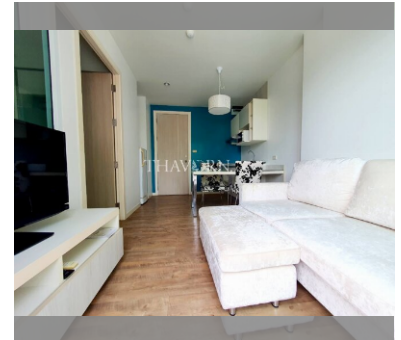

Condo for sale 1 bedroom 30 m² in Neo Sea View, Pattaya

฿ 1,800,000

UNIT PARAMETERS:

UID	FS-223804
quota	foreign quota
type	1 bedroom
size	30m²
floor	2
view	partial sea view
quality	not chosen
online viewing	on
transfer cost	50/50
exclusive	on

PROJECT PARAMETERS:

district	Na Jomtien
buildings	4
floors	8
built in	2014

FACILITIES:

General information: boutique, meters to beach: 50, minutes to beach: 1, shuttle bus, covered parking.

Swimming pool: rooftop pool, sunbathing area.

Health zone: gym.

Other: reception, CCTV, security, room service.