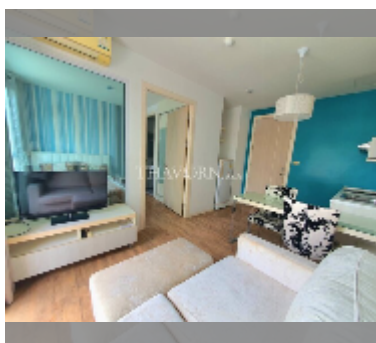

Condo for sale 1 bedroom 30 m² in Neo Sea View, Pattaya

฿ 1,800,000

UNIT PARAMETERS:

UID	FS-223804
quota	foreign quota
type	1 bedroom
size	30m²
floor	2
view	partial sea view
online viewing	yes

PROJECT PARAMETERS:

district	Na Jomtien
buildings	4
floors	8
built in	2014

FACILITIES:

General information: boutique, meters to beach: 50, minutes to beach: 1, shuttle bus, covered parking.

Swimming pool: rooftop pool, sunbathing area.

Health zone: gym.

Other: reception, CCTV, security, room service.