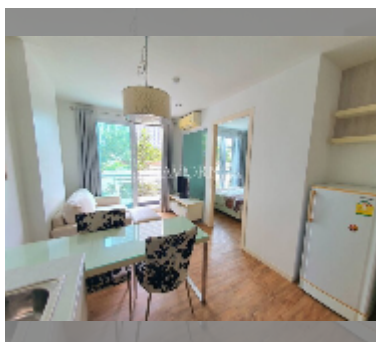

Condo for sale 1 bedroom 30 m² in Neo Sea View, Pattaya

฿ 1,800,000

UNIT PARAMETERS:

UID	FS-223804
quota	foreign quota
type	1 bedroom
size	30m²
floor	2
view	partial sea view
online viewing	yes

PROJECT PARAMETERS:

district	Na Jomtien
buildings	4
floors	8
built in	2014

FACILITIES:

General information: boutique, meters to beach: 50, minutes to beach: 1, shuttle bus, covered parking.

Swimming pool: rooftop pool, sunbathing area.

Health zone: gym.

Other: reception, CCTV, security, room service.