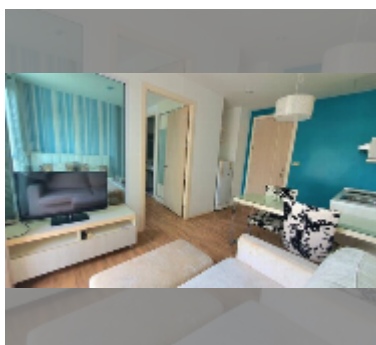

Condo for sale 1 bedroom 30 m² in Neo Sea View, Pattaya

฿ 1,800,000

UNIT PARAMETERS:

UID	FS-223804
quota	foreign quota
type	1 bedroom
size	30m ²
floor	2
view	partial sea view
online viewing	yes

PROJECT PARAMETERS:

district	Na Jomtien
buildings	4
floors	8
built in	2014

FACILITIES:

General information: boutique, meters to beach: 50, minutes to beach: 1, shuttle bus, covered parking.

Swimming pool: rooftop pool, sunbathing area.

Health zone: gym.

Other: reception, CCTV, security, room service.

[details](#)