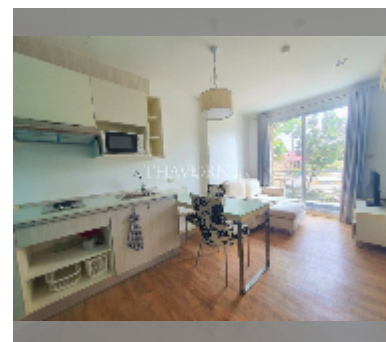

Condo for sale 1 bedroom 30 m² in Neo Sea View, Pattaya

฿ 1,800,000

UNIT PARAMETERS:

UID	FS-223804
quota	foreign quota
type	1 bedroom
size	30m²
floor	2
view	partial sea view
online viewing	yes

PROJECT PARAMETERS:

district	Na Jomtien
buildings	4
floors	8
built in	2014

FACILITIES:

General information: boutique, meters to beach: 50, minutes to beach: 1, shuttle bus, covered parking.

Swimming pool: rooftop pool, sunbathing area.

Health zone: gym.

Other: reception, CCTV, security, room service.