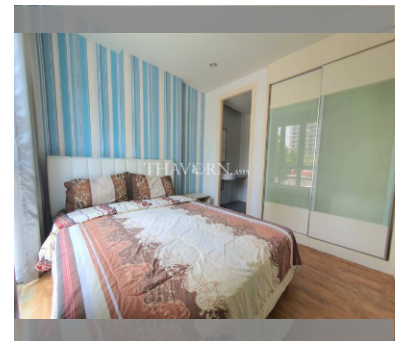

Condo for sale 1 bedroom 30 m² in Neo Sea View, Pattaya

฿ 1,800,000

UNIT PARAMETERS:

UID	FS-223804
quota	foreign quota
type	1 bedroom
size	30m²
floor	2
view	partial sea view
quality	not chosen
online viewing	on
transfer cost	50/50
exclusive	on

PROJECT PARAMETERS:

district	Na Jomtien
buildings	4
floors	8
built in	2014

FACILITIES:

General information: boutique, meters to beach: 50, minutes to beach: 1, shuttle bus, covered parking.

Swimming pool: rooftop pool, sunbathing area.

Health zone: gym.

Other: reception, CCTV, security, room service.