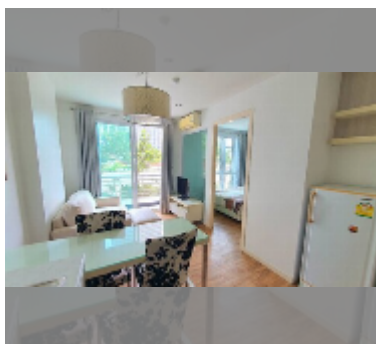

Condo for sale 1 bedroom 30 m² in Neo Sea View, Pattaya

฿ 1,800,000

UNIT PARAMETERS:

UID	FS-223804
quota	foreign quota
type	1 bedroom
size	30m²
floor	2
view	partial sea view
online viewing	yes

PROJECT PARAMETERS:

district	Na Jomtien
buildings	4
floors	8
built in	2014

FACILITIES:

General information: boutique, meters to beach: 50, minutes to beach: 1, shuttle bus, covered parking.

Swimming pool: rooftop pool, sunbathing area.

Health zone: gym.

Other: reception, CCTV, security, room service.