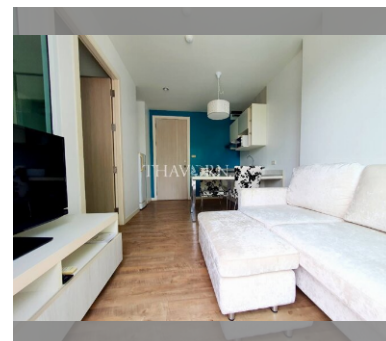

Condo for sale 1 bedroom 30 m² in Neo Sea View, Pattaya

฿ 1,800,000

UNIT PARAMETERS:

UID	FS-223804
quota	foreign quota
type	1 bedroom
size	30m²
floor	2
view	partial sea view
quality	not chosen
online viewing	on
transfer cost	50/50
exclusive	on

PROJECT PARAMETERS:

district	Na Jomtien
buildings	4
floors	8
built in	2014

FACILITIES:

General information: boutique, meters to beach: 50, minutes to beach: 1, shuttle bus, covered parking.

Swimming pool: rooftop pool, sunbathing area.

Health zone: gym.

Other: reception, CCTV, security, room service.