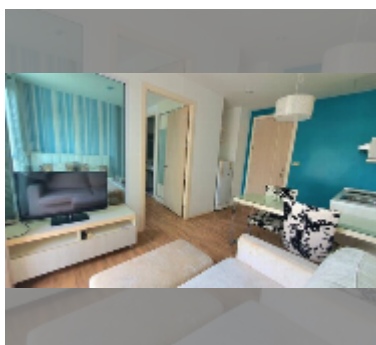

Condo for sale 1 bedroom 30 m² in Neo Sea View, Pattaya

฿ 1,800,000

UNIT PARAMETERS:

UID	FS-223804
quota	foreign quota
type	1 bedroom
size	30m ²
floor	2
view	partial sea view
online viewing	yes

PROJECT PARAMETERS:

district	Na Jomtien
buildings	4
floors	8
built in	2014

FACILITIES:

General information: boutique, meters to beach: 50, minutes to beach: 1, shuttle bus, covered parking.

Swimming pool: rooftop pool, sunbathing area.

Health zone: gym.

Other: reception, CCTV, security, room service.

details