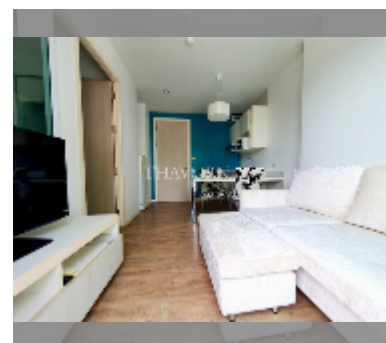

Condo for sale 1 bedroom 30 m² in Neo Sea View, Pattaya

฿ 1,800,000

UNIT PARAMETERS:

UID	FS-223804
quota	foreign quota
type	1 bedroom
size	30m²
floor	2
view	partial sea view
online viewing	yes

PROJECT PARAMETERS:

district	Na Jomtien
buildings	4
floors	8
built in	2014

FACILITIES:

General information: boutique, meters to beach: 50, minutes to beach: 1, shuttle bus, covered parking.

Swimming pool: rooftop pool, sunbathing area.

Health zone: gym.

Other: reception, CCTV, security, room service.