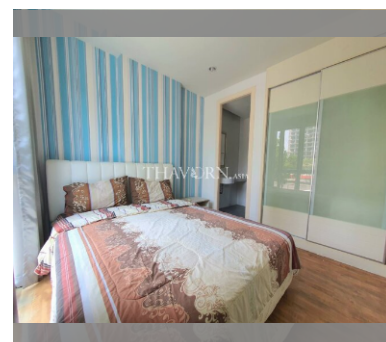

Condo for sale 1 bedroom 30 m² in Neo Sea View, Pattaya

฿ 1,800,000

UNIT PARAMETERS:

UID	FS-223804
quota	foreign quota
type	1 bedroom
size	30m²
floor	2
view	partial sea view
quality	not chosen
online viewing	on
transfer cost	50/50
exclusive	on

PROJECT PARAMETERS:

district	Na Jomtien
buildings	4
floors	8
built in	2014

FACILITIES:

General information: boutique, meters to beach: 50, minutes to beach: 1, shuttle bus, covered parking.

Swimming pool: rooftop pool, sunbathing area.

Health zone: gym.

Other: reception, CCTV, security, room service.