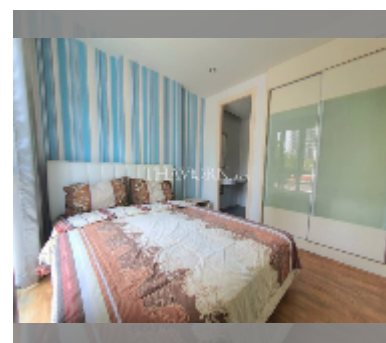

Condo for sale 1 bedroom 30 m² in Neo Sea View, Pattaya

฿ 1,800,000

UNIT PARAMETERS:

UID	FS-223804
quota	foreign quota
type	1 bedroom
size	30m²
floor	2
view	partial sea view
online viewing	yes

PROJECT PARAMETERS:

district	Na Jomtien
buildings	4
floors	8
built in	2014

FACILITIES:

General information: boutique, meters to beach: 50, minutes to beach: 1, shuttle bus, covered parking.

Swimming pool: rooftop pool, sunbathing area.

Health zone: gym.

Other: reception, CCTV, security, room service.