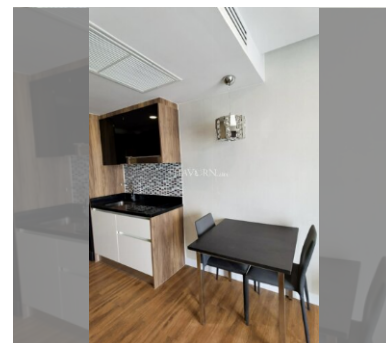

Condo for sale studio 26 m² in Dusit Grand Park, Pattaya

฿ 1,950,000

UNIT PARAMETERS:

UID	FS-223740
quota	foreign quota
type	studio
size	26m²
floor	7
view	city view
quality	not chosen
transfer fee payer	50/50

PROJECT PARAMETERS:

district	Jomtien
buildings	6
floors	8
built in	2015
maintenance	฿ 10,920/year

FACILITIES:

General information: resort, meters to

beach: 500, minutes to beach: 10,

underground parking, open parking.

Swimming pool: swimming pool, kids pool, water slides, waterfall, jacuzzi.

Chill zone: chill zone, garden.

Health zone: gym, sauna.

Other: lobby, clubhouse, CCTV, security, room service.