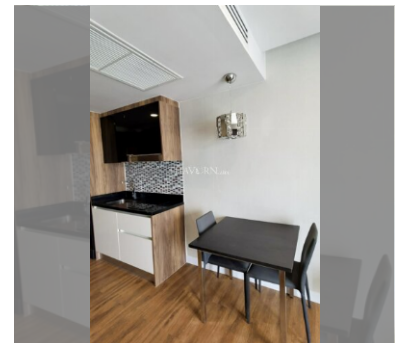

Condo for sale studio 26 m² in Dusit Grand Park, Pattaya

฿ 1,950,000

UNIT PARAMETERS:

UID	FS-223740
quota	foreign quota
type	studio
size	26m²
floor	7
view	city view
transfer fee payer	50/50

PROJECT PARAMETERS:

district	Jomtien
buildings	6
floors	8
built in	2015
maintenance	฿ 10,920/year

FACILITIES:

General information: resort, meters to beach: 500, minutes to beach: 10, underground parking, open parking.

Swimming pool: swimming pool, kids pool, water slides, waterfall, jacuzzi.

Chill zone: chill zone, garden.

Health zone: gym, sauna.

Other: lobby, clubhouse, CCTV, security, room service.