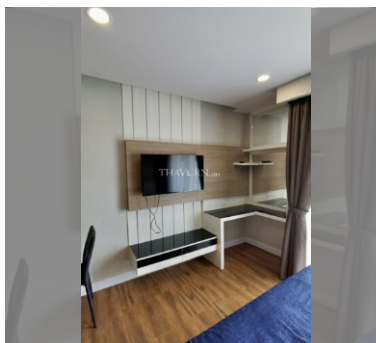

Condo for sale studio 26 m² in Dusit Grand Park, Pattaya

฿ 1,950,000

UNIT PARAMETERS:

UID	FS-223740
quota	foreign quota
type	studio
size	26m²
floor	7
view	city view
quality	not chosen
transfer fee payer	50/50

PROJECT PARAMETERS:

district	Jomtien
buildings	6
floors	8
built in	2015
maintenance	฿ 10,920/year

FACILITIES:

General information: resort, meters to

beach: 500, minutes to beach: 10,

underground parking, open parking.

Swimming pool: swimming pool, kids pool, water slides, waterfall, jacuzzi.

Chill zone: chill zone, garden.

Health zone: gym, sauna.

Other: lobby, clubhouse, CCTV, security, room service.