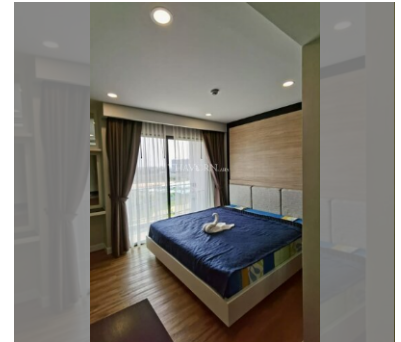

Condo for sale studio 26 m² in Dusit Grand Park, Pattaya

฿ 1,950,000

UNIT PARAMETERS:

UID	FS-223740
quota	foreign quota
type	studio
size	26m²
floor	7
view	city view
transfer fee payer	50/50

PROJECT PARAMETERS:

district	Jomtien
buildings	6
floors	8
built in	2015
maintenance	฿ 10,920/year

FACILITIES:

General information: resort, meters to beach: 500, minutes to beach: 10, underground parking, open parking.

Swimming pool: swimming pool, kids pool, water slides, waterfall, jacuzzi.

Chill zone: chill zone, garden.

Health zone: gym, sauna.

Other: lobby, clubhouse, CCTV, security, room service.