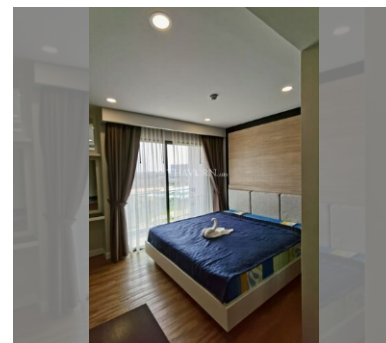

Condo for sale studio 26 m² in Dusit Grand Park, Pattaya

฿ 1,950,000

UNIT PARAMETERS:

UID	FS-223740
quota	foreign quota
type	studio
size	26m²
floor	7
view	city view
quality	not chosen
transfer fee payer	50/50

PROJECT PARAMETERS:

district	Jomtien
buildings	6
floors	8
built in	2015
maintenance	฿ 10,920/year

FACILITIES:

General information: resort, meters to

beach: 500, minutes to beach: 10,

underground parking, open parking.

Swimming pool: swimming pool, kids pool, water slides, waterfall, jacuzzi.

Chill zone: chill zone, garden.

Health zone: gym, sauna.

Other: lobby, clubhouse, CCTV, security, room service.