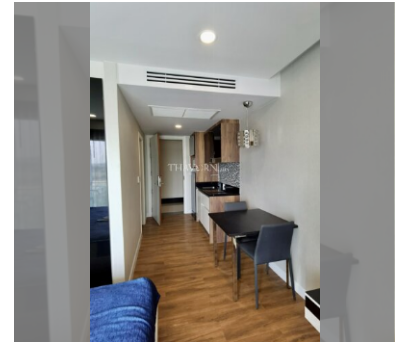

Condo for sale studio 26 m² in Dusit Grand Park, Pattaya

฿ 1,950,000

UNIT PARAMETERS:

UID	FS-223740
quota	foreign quota
type	studio
size	26m ²
floor	7
view	city view
transfer fee payer	50/50

PROJECT PARAMETERS:

district	Jomtien
buildings	6
floors	8
built in	2015
maintenance	฿ 10,920/year

FACILITIES:

General information: resort, meters to beach: 500, minutes to beach: 10, underground parking, open parking.

Swimming pool: swimming pool, kids pool, water slides, waterfall, jacuzzi.

Chill zone: chill zone, garden.

Health zone: gym, sauna.

Other: lobby, clubhouse, CCTV, security, room service.

details