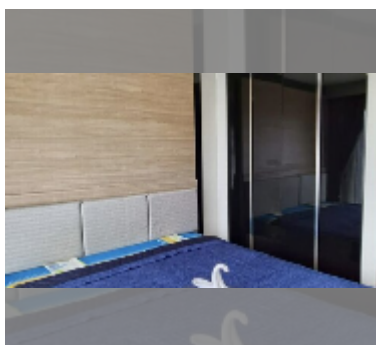

Condo for sale studio 26 m² in Dusit Grand Park, Pattaya

฿ 1,999,000

UNIT PARAMETERS:

UID	FS-223740
quota	foreign quota
type	studio
size	26m ²
floor	7
view	city view

PROJECT PARAMETERS:

district	Jomtien
buildings	6
floors	8
built in	2015
maintenance	฿ 10,920/year

Health zone: gym, sauna.

Other: lobby, clubhouse, CCTV, security,

room service.

[details](#)