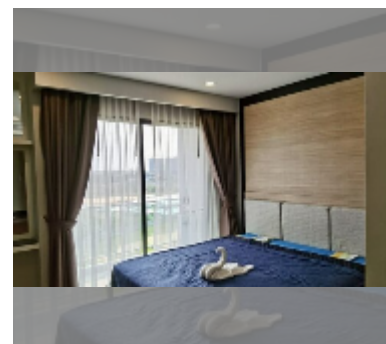

Condo for sale studio 26 m² in Dusit Grand Park, Pattaya

฿ 1,999,000

UNIT PARAMETERS:

UID	FS-223740
quota	foreign quota
type	studio
size	26m ²
floor	7
view	city view

PROJECT PARAMETERS:

district	Jomtien
buildings	6
floors	8
built in	2015
maintenance	฿ 10,920/year

Health zone: gym, sauna.

Other: lobby, clubhouse, CCTV, security,

room service.

[details](#)