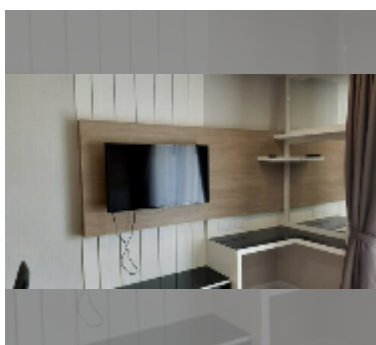

Condo for sale studio 26 m² in Dusit Grand Park, Pattaya

฿ 1,999,000

UNIT PARAMETERS:

UID	FS-223740
quota	foreign quota
type	studio
size	26m ²
floor	7
view	city view

PROJECT PARAMETERS:

district	Jomtien
buildings	6
floors	8
built in	2015
maintenance	฿ 10,920/year

Health zone: gym, sauna.

Other: lobby, clubhouse, CCTV, security,

room service.

[details](#)