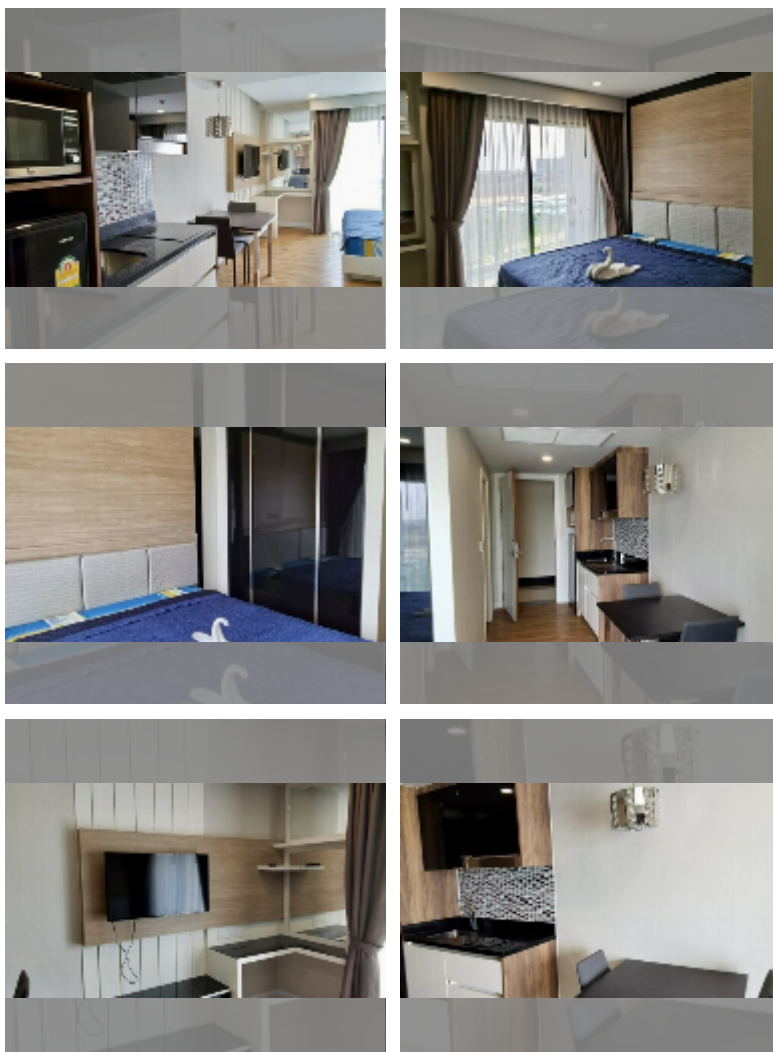

Condo for sale studio 26 m² in Dusit Grand Park, Pattaya

฿ 1,999,000

UNIT PARAMETERS:

UID	FS-223740
quota	foreign quota
type	studio
size	26m ²
floor	7
view	city view

PROJECT PARAMETERS:

district	Jomtien
buildings	6
floors	8
built in	2015
maintenance	฿ 10,920/year

Health zone: gym, sauna.

Other: lobby, clubhouse, CCTV, security,

room service.

details