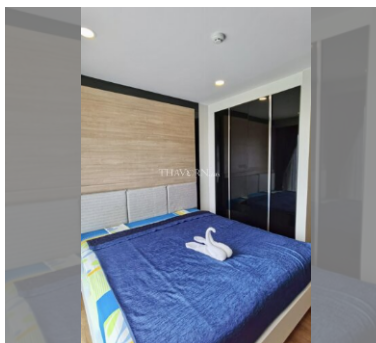

Condo for sale studio 26 m² in Dusit Grand Park, Pattaya

฿ 1,950,000

UNIT PARAMETERS:

UID	FS-223740
quota	foreign quota
type	studio
size	26m²
floor	7
view	city view
quality	not chosen
transfer fee payer	50/50

PROJECT PARAMETERS:

district	Jomtien
buildings	6
floors	8
built in	2015
maintenance	฿ 10,920/year

FACILITIES:

General information: resort, meters to

beach: 500, minutes to beach: 10,

underground parking, open parking.

Swimming pool: swimming pool, kids pool, water slides, waterfall, jacuzzi.

Chill zone: chill zone, garden.

Health zone: gym, sauna.

Other: lobby, clubhouse, CCTV, security, room service.