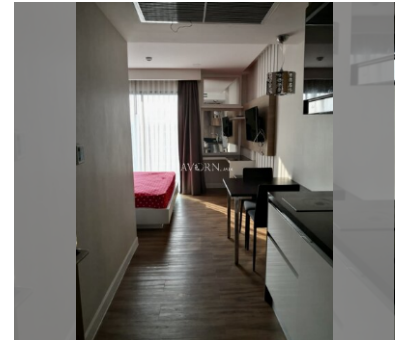

Condo for sale studio 26 m² in Dusit Grand Park, Pattaya

฿ 1,620,000

UNIT PARAMETERS:

UID	FS-223738
quota	foreign quota
type	studio
size	26m²
floor	8
view	city view
transfer fee payer	On Buyer

PROJECT PARAMETERS:

district	Jomtien
buildings	6
floors	8
built in	2015
maintenance	฿ 10,920/year

FACILITIES:

General information: resort, meters to beach: 500, minutes to beach: 10, underground parking, open parking.

Swimming pool: swimming pool, kids pool, water slides, waterfall, jacuzzi.

Chill zone: chill zone, garden.

Health zone: gym, sauna.

Other: lobby, clubhouse, CCTV, security, room service.