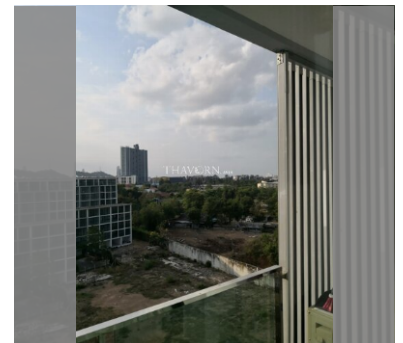

Condo for sale studio 26 m² in Dusit Grand Park, Pattaya

฿ 1,620,000

UNIT PARAMETERS:

UID	FS-223738
quota	foreign quota
type	studio
size	26m ²
floor	8
view	city view
transfer fee payer	On Buyer

PROJECT PARAMETERS:

district	Jomtien
buildings	6
floors	8
built in	2015
maintenance	฿ 10,920/year

FACILITIES:

General information: resort, meters to beach: 500, minutes to beach: 10, underground parking, open parking.

Swimming pool: swimming pool, kids pool, water slides, waterfall, jacuzzi.

Chill zone: chill zone, garden.

Health zone: gym, sauna.

Other: lobby, clubhouse, CCTV, security, room service.

details