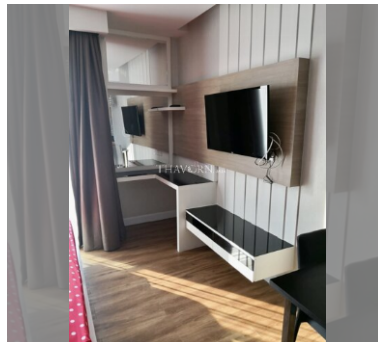

Condo for sale studio 26 m² in Dusit Grand Park, Pattaya

฿ 1,620,000

UNIT PARAMETERS:

UID	FS-223738
quota	foreign quota
type	studio
size	26m²
floor	8
view	city view
transfer fee payer	On Buyer

PROJECT PARAMETERS:

district	Jomtien
buildings	6
floors	8
built in	2015
maintenance	฿ 10,920/year

FACILITIES:

General information: resort, meters to beach: 500, minutes to beach: 10, underground parking, open parking.

Swimming pool: swimming pool, kids pool, water slides, waterfall, jacuzzi.

Chill zone: chill zone, garden.

Health zone: gym, sauna.

Other: lobby, clubhouse, CCTV, security, room service.