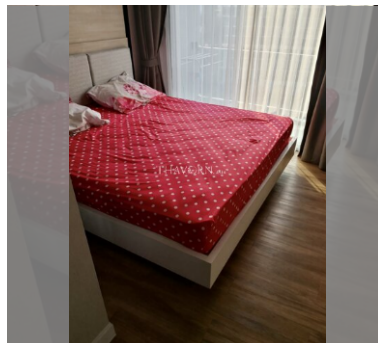

Condo for sale studio 26 m² in Dusit Grand Park, Pattaya

฿ 1,620,000

UNIT PARAMETERS:

UID	FS-223738
quota	foreign quota
type	studio
size	26m²
floor	8
view	city view
transfer fee payer	On Buyer

PROJECT PARAMETERS:

district	Jomtien
buildings	6
floors	8
built in	2015
maintenance	฿ 10,920/year

FACILITIES:

General information: resort, meters to beach: 500, minutes to beach: 10, underground parking, open parking.

Swimming pool: swimming pool, kids pool, water slides, waterfall, jacuzzi.

Chill zone: chill zone, garden.

Health zone: gym, sauna.

Other: lobby, clubhouse, CCTV, security, room service.