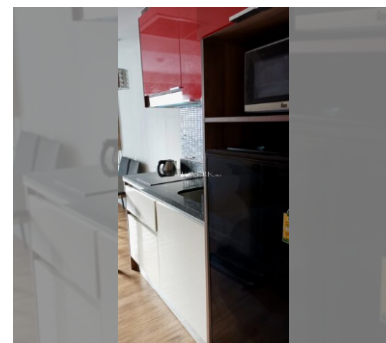

Condo for sale studio 26 m² in Dusit Grand Park, Pattaya

฿ 1,370,000

UNIT PARAMETERS:

UID	FS-223737
quota	foreign quota
type	studio
size	26m²
floor	2
view	city view
transfer cost	
transfer fee payer	On Buyer
additional cost	

PROJECT PARAMETERS:

district	Jomtien
buildings	6
floors	8
built in	2015
maintenance	฿ 10,920/year

FACILITIES:

General information: resort, meters to beach: 500, minutes to beach: 10, underground parking, open parking.

Swimming pool: swimming pool, kids pool, water slides, waterfall, jacuzzi.

Chill zone: chill zone, garden.

Health zone: gym, sauna.

Other: lobby, clubhouse, CCTV, security, room service.