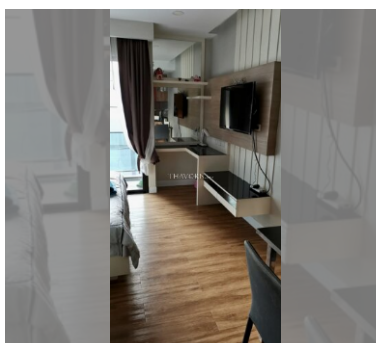

Condo for sale studio 26 m² in Dusit Grand Park, Pattaya

฿ 1,370,000

UNIT PARAMETERS:

UID	FS-223737
quota	foreign quota
type	studio
size	26m²
floor	2
view	city view
transfer cost	
transfer fee payer	On Buyer
additional cost	

PROJECT PARAMETERS:

district	Jomtien
buildings	6
floors	8
built in	2015
maintenance	฿ 10,920/year

FACILITIES:

General information: resort, meters to beach: 500, minutes to beach: 10, underground parking, open parking.

Swimming pool: swimming pool, kids pool, water slides, waterfall, jacuzzi.

Chill zone: chill zone, garden.

Health zone: gym, sauna.

Other: lobby, clubhouse, CCTV, security, room service.