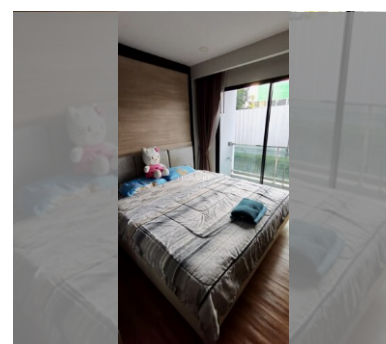

Condo for sale studio 26 m² in Dusit Grand Park, Pattaya

฿ 1,370,000

UNIT PARAMETERS:

UID	FS-223737
quota	foreign quota
type	studio
size	26m²
floor	2
view	city view
transfer cost	
transfer fee payer	On Buyer
additional cost	

PROJECT PARAMETERS:

district	Jomtien
buildings	6
floors	8
built in	2015
maintenance	฿ 10,920/year

FACILITIES:

General information: resort, meters to beach: 500, minutes to beach: 10, underground parking, open parking.

Swimming pool: swimming pool, kids pool, water slides, waterfall, jacuzzi.

Chill zone: chill zone, garden.

Health zone: gym, sauna.

Other: lobby, clubhouse, CCTV, security, room service.