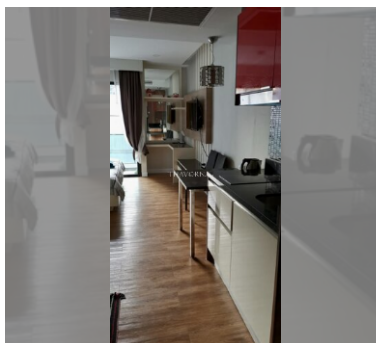

Condo for sale studio 26 m² in Dusit Grand Park, Pattaya

฿ 1,370,000

UNIT PARAMETERS:

UID	FS-223737
quota	foreign quota
type	studio
size	26m²
floor	2
view	city view
transfer cost	
transfer fee payer	On Buyer
additional cost	

PROJECT PARAMETERS:

district	Jomtien
buildings	6
floors	8
built in	2015
maintenance	฿ 10,920/year

FACILITIES:

General information: resort, meters to beach: 500, minutes to beach: 10, underground parking, open parking.

Swimming pool: swimming pool, kids pool, water slides, waterfall, jacuzzi.

Chill zone: chill zone, garden.

Health zone: gym, sauna.

Other: lobby, clubhouse, CCTV, security, room service.