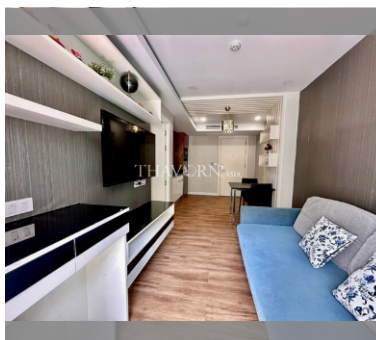

Condo for sale 1 bedroom 35 m² in Dusit Grand Park, Pattaya

฿ 2,255,000

UNIT PARAMETERS:

UID	FS-223736
quota	foreign quota
type	1 bedroom
size	35m ²
floor	3
view	city view
quality	not chosen
transfer fee payer	By buyer

Swimming pool: swimming pool, kids pool, water slides, waterfall, jacuzzi.

Chill zone: chill zone, garden.

Health zone: gym, sauna.

Other: lobby, clubhouse, CCTV, security, room service.

details