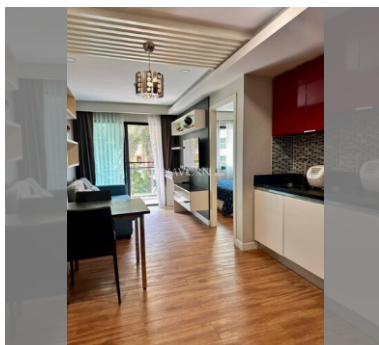

Condo for sale 1 bedroom 35 m² in Dusit Grand Park, Pattaya

฿ 2,255,000

UNIT PARAMETERS:

UID	FS-223736
quota	foreign quota
type	1 bedroom
size	35m ²
floor	3
view	city view
quality	not chosen
transfer fee payer	By buyer

Swimming pool: swimming pool, kids pool, water slides, waterfall, jacuzzi.

Chill zone: chill zone, garden.

Health zone: gym, sauna.

Other: lobby, clubhouse, CCTV, security, room service.

details