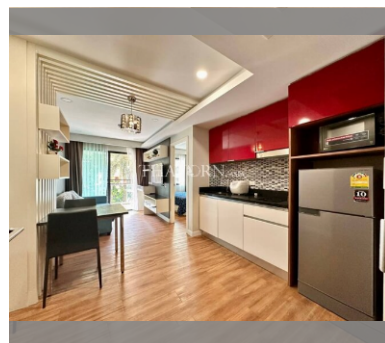

Condo for sale 1 bedroom 35 m² in Dusit Grand Park, Pattaya

฿ 2,255,000

UNIT PARAMETERS:

UID	FS-223736
quota	foreign quota
type	1 bedroom
size	35m²
floor	3
view	city view
quality	not chosen
transfer fee payer	By buyer

PROJECT PARAMETERS:

district	Jomtien
buildings	6
floors	8
built in	2015
maintenance	฿ 14,700/year

FACILITIES:

General information: resort, meters to

beach: 500, minutes to beach: 10,

underground parking, open parking.

Swimming pool: swimming pool, kids pool, water slides, waterfall, jacuzzi.

Chill zone: chill zone, garden.

Health zone: gym, sauna.

Other: lobby, clubhouse, CCTV, security, room service.