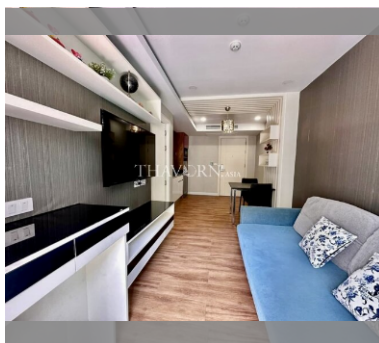

Condo for sale 1 bedroom 35 m² in Dusit Grand Park, Pattaya

฿ 2,255,000

UNIT PARAMETERS:

UID	FS-223736
quota	foreign quota
type	1 bedroom
size	35m²
floor	3
view	city view
quality	not chosen
transfer fee payer	By buyer

PROJECT PARAMETERS:

district	Jomtien
buildings	6
floors	8
built in	2015
maintenance	฿ 14,700/year

FACILITIES:

General information: resort, meters to

beach: 500, minutes to beach: 10,

underground parking, open parking.

Swimming pool: swimming pool, kids pool, water slides, waterfall, jacuzzi.

Chill zone: chill zone, garden.

Health zone: gym, sauna.

Other: lobby, clubhouse, CCTV, security, room service.