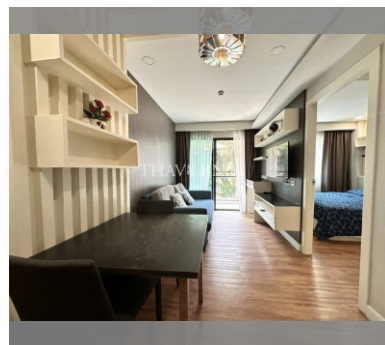

Condo for sale 1 bedroom 35 m² in Dusit Grand Park, Pattaya

฿ 2,255,000

UNIT PARAMETERS:

UID	FS-223736
quota	foreign quota
type	1 bedroom
size	35m²
floor	3
view	city view
quality	not chosen
transfer fee payer	By buyer

PROJECT PARAMETERS:

district	Jomtien
buildings	6
floors	8
built in	2015
maintenance	฿ 14,700/year

FACILITIES:

General information: resort, meters to

beach: 500, minutes to beach: 10,

underground parking, open parking.

Swimming pool: swimming pool, kids pool, water slides, waterfall, jacuzzi.

Chill zone: chill zone, garden.

Health zone: gym, sauna.

Other: lobby, clubhouse, CCTV, security, room service.