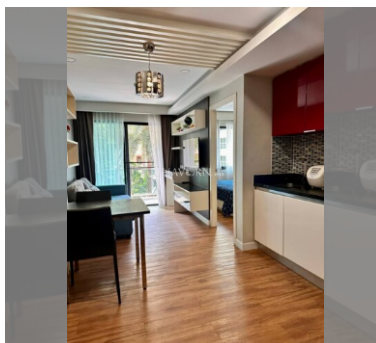

Condo for sale 1 bedroom 35 m² in Dusit Grand Park, Pattaya

฿ 2,255,000

UNIT PARAMETERS:

UID	FS-223736
quota	foreign quota
type	1 bedroom
size	35m ²
floor	3
view	city view
quality	not chosen
transfer fee payer	By buyer

Swimming pool: swimming pool, kids pool, water slides, waterfall, jacuzzi.

Chill zone: chill zone, garden.

Health zone: gym, sauna.

Other: lobby, clubhouse, CCTV, security, room service.

details