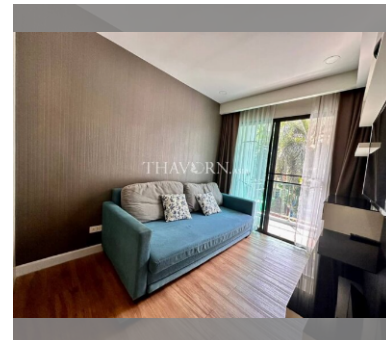

Condo for sale 1 bedroom 35 m² in Dusit Grand Park, Pattaya

฿ 2,255,000

UNIT PARAMETERS:

UID	FS-223736
quota	foreign quota
type	1 bedroom
size	35m²
floor	3
view	city view
quality	not chosen
transfer fee payer	By buyer

PROJECT PARAMETERS:

district	Jomtien
buildings	6
floors	8
built in	2015
maintenance	฿ 14,700/year

FACILITIES:

General information: resort, meters to

beach: 500, minutes to beach: 10,

underground parking, open parking.

Swimming pool: swimming pool, kids pool, water slides, waterfall, jacuzzi.

Chill zone: chill zone, garden.

Health zone: gym, sauna.

Other: lobby, clubhouse, CCTV, security, room service.