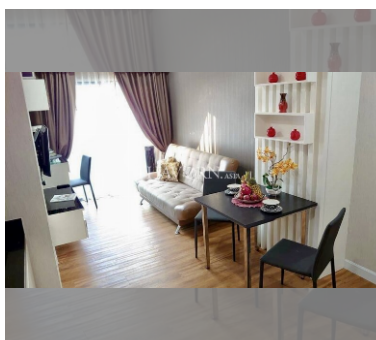

Condo for sale 1 bedroom 35 m² in Dusit Grand Park, Pattaya

฿ 2,150,000

UNIT PARAMETERS:

UID	FS-220543
quota	foreign quota
type	1 bedroom
size	35m²
floor	3
view	city view
quality	not chosen
transfer fee payer	By buyer

PROJECT PARAMETERS:

district	Jomtien
buildings	6
floors	8
built in	2015
maintenance	฿ 14,700/year

FACILITIES:

General information: resort, meters to

beach: 500, minutes to beach: 10,

underground parking, open parking.

Swimming pool: swimming pool, kids pool, water slides, waterfall, jacuzzi.

Chill zone: chill zone, garden.

Health zone: gym, sauna.

Other: lobby, clubhouse, CCTV, security, room service.