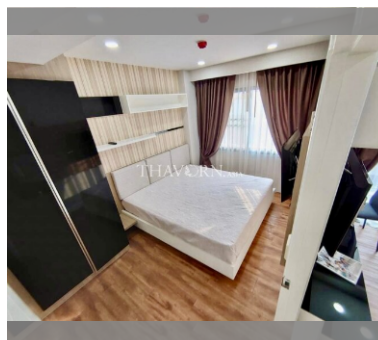

Condo for sale 1 bedroom 35 m² in Dusit Grand Park, Pattaya

฿ 2,150,000

UNIT PARAMETERS:

UID	FS-220543
quota	foreign quota
type	1 bedroom
size	35m²
floor	3
view	city view
quality	not chosen
transfer fee payer	By buyer

PROJECT PARAMETERS:

district	Jomtien
buildings	6
floors	8
built in	2015
maintenance	฿ 14,700/year

FACILITIES:

General information: resort, meters to beach: 500, minutes to beach: 10, underground parking, open parking.

Swimming pool: swimming pool, kids pool, water slides, waterfall, jacuzzi.

Chill zone: chill zone, garden.

Health zone: gym, sauna.

Other: lobby, clubhouse, CCTV, security, room service.