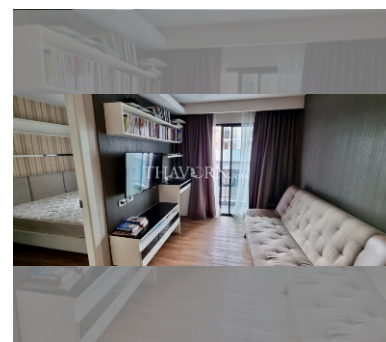

Condo for sale 1 bedroom 35 m² in Dusit Grand Park, Pattaya

฿ 2,150,000

UNIT PARAMETERS:

UID	FS-220543
quota	foreign quota
type	1 bedroom
size	35m²
floor	3
view	city view
quality	not chosen
transfer fee payer	By buyer

PROJECT PARAMETERS:

district	Jomtien
buildings	6
floors	8
built in	2015
maintenance	฿ 14,700/year

FACILITIES:

General information: resort, meters to

beach: 500, minutes to beach: 10,

underground parking, open parking.

Swimming pool: swimming pool, kids pool, water slides, waterfall, jacuzzi.

Chill zone: chill zone, garden.

Health zone: gym, sauna.

Other: lobby, clubhouse, CCTV, security, room service.