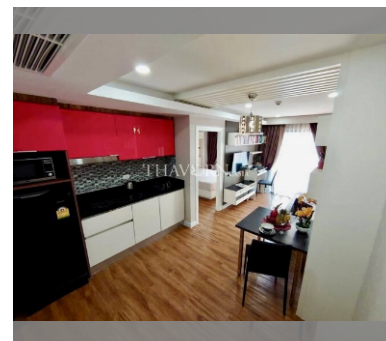

Condo for sale 1 bedroom 35 m² in Dusit Grand Park, Pattaya

฿ 2,150,000

UNIT PARAMETERS:

UID	FS-220543
quota	foreign quota
type	1 bedroom
size	35m²
floor	3
view	city view
quality	not chosen
transfer fee payer	By buyer

PROJECT PARAMETERS:

district	Jomtien
buildings	6
floors	8
built in	2015
maintenance	฿ 14,700/year

FACILITIES:

General information: resort, meters to

beach: 500, minutes to beach: 10,

underground parking, open parking.

Swimming pool: swimming pool, kids pool, water slides, waterfall, jacuzzi.

Chill zone: chill zone, garden.

Health zone: gym, sauna.

Other: lobby, clubhouse, CCTV, security, room service.