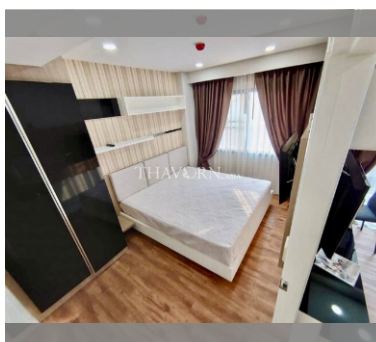

Condo for sale 1 bedroom 35 m² in Dusit Grand Park, Pattaya

฿ 2,150,000

UNIT PARAMETERS:

UID	FS-220543
quota	foreign quota
type	1 bedroom
size	35m²
floor	3
view	city view
quality	not chosen
transfer fee payer	By buyer

PROJECT PARAMETERS:

district	Jomtien
buildings	6
floors	8
built in	2015
maintenance	฿ 14,700/year

FACILITIES:

General information: resort, meters to

beach: 500, minutes to beach: 10,

underground parking, open parking.

Swimming pool: swimming pool, kids pool, water slides, waterfall, jacuzzi.

Chill zone: chill zone, garden.

Health zone: gym, sauna.

Other: lobby, clubhouse, CCTV, security, room service.