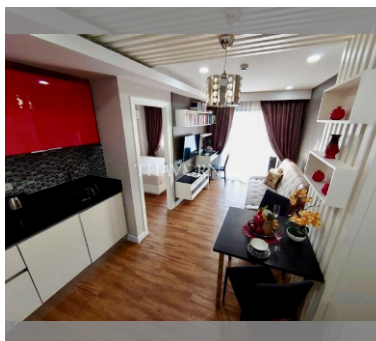

Condo for sale 1 bedroom 35 m² in Dusit Grand Park, Pattaya

฿ 2,150,000

UNIT PARAMETERS:

UID	FS-220543
quota	foreign quota
type	1 bedroom
size	35m²
floor	3
view	city view
quality	not chosen
transfer fee payer	By buyer

PROJECT PARAMETERS:

district	Jomtien
buildings	6
floors	8
built in	2015
maintenance	฿ 14,700/year

FACILITIES:

General information: resort, meters to

beach: 500, minutes to beach: 10,

underground parking, open parking.

Swimming pool: swimming pool, kids pool, water slides, waterfall, jacuzzi.

Chill zone: chill zone, garden.

Health zone: gym, sauna.

Other: lobby, clubhouse, CCTV, security, room service.