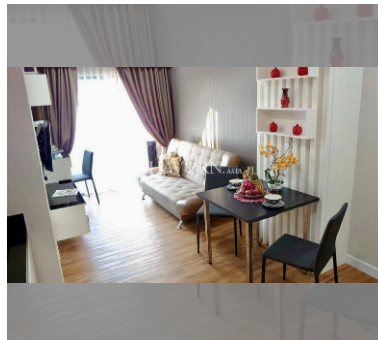

Condo for sale 1 bedroom 35 m² in Dusit Grand Park, Pattaya

฿ 2,150,000

UNIT PARAMETERS:

UID	FS-220543
quota	foreign quota
type	1 bedroom
size	35m²
floor	3
view	city view
quality	not chosen
transfer fee payer	By buyer

PROJECT PARAMETERS:

district	Jomtien
buildings	6
floors	8
built in	2015
maintenance	฿ 14,700/year

FACILITIES:

General information: resort, meters to beach: 500, minutes to beach: 10, underground parking, open parking.

Swimming pool: swimming pool, kids pool, water slides, waterfall, jacuzzi.

Chill zone: chill zone, garden.

Health zone: gym, sauna.

Other: lobby, clubhouse, CCTV, security, room service.