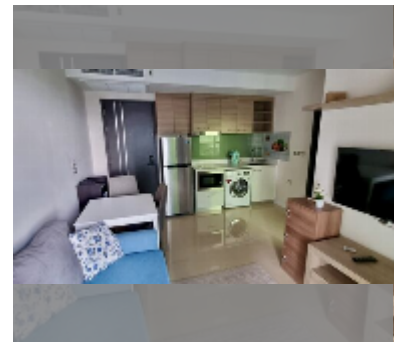

Condo for sale 1 bedroom 35 m² in Dusit Grand Condo View, Pattaya

฿ 3,460,000

UNIT PARAMETERS:

UID	FS-220542
quota	foreign quota
type	1 bedroom
size	35m²
floor	20
view	sea view

PROJECT PARAMETERS:

district	Jomtien
buildings	1
floors	36
built in	2016
maintenance	฿ 16,800/year

FACILITIES:

General information: highrise, meters to beach: 300, underground parking, open parking.

Swimming pool: swimming pool, kids pool, waterfall, jacuzzi.

Health zone: gym.

Other: reception, CCTV, security, minimart, laundry.