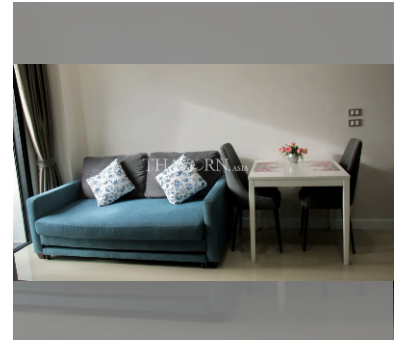

Condo for sale 1 bedroom 35 m² in Dusit Grand Condo View, Pattaya

฿ 3,460,000

UNIT PARAMETERS:

UID	FS-220542
quota	foreign quota
type	1 bedroom
size	35m²
floor	20
view	sea view
transfer fee payer	50/50

PROJECT PARAMETERS:

district	Jomtien
buildings	1
floors	36
built in	2014
maintenance	฿ 16,800/year

FACILITIES:

General information: highrise, meters to beach: 300, underground parking, open parking.

Swimming pool: swimming pool, kids pool, waterfall, jacuzzi.

Health zone: gym.

Other: reception, CCTV, security, minimart, laundry.