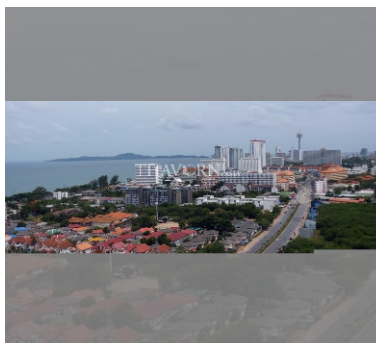

Condo for sale 1 bedroom 35 m² in Dusit Grand Condo View, Pattaya

฿ 3,460,000

UNIT PARAMETERS:

UID	FS-220542
quota	foreign quota
type	1 bedroom
size	35m²
floor	20
view	sea view
transfer cost	
transfer fee payer	50/50
additional cost	

PROJECT PARAMETERS:

district	Jomtien
buildings	1
floors	36
built in	2014
maintenance	฿ 16,800/year

FACILITIES:

General information: highrise, meters to beach: 300, underground parking, open parking.

Swimming pool: swimming pool, kids pool, waterfall, jacuzzi.

Health zone: gym.

Other: reception, CCTV, security, minimart, laundry.