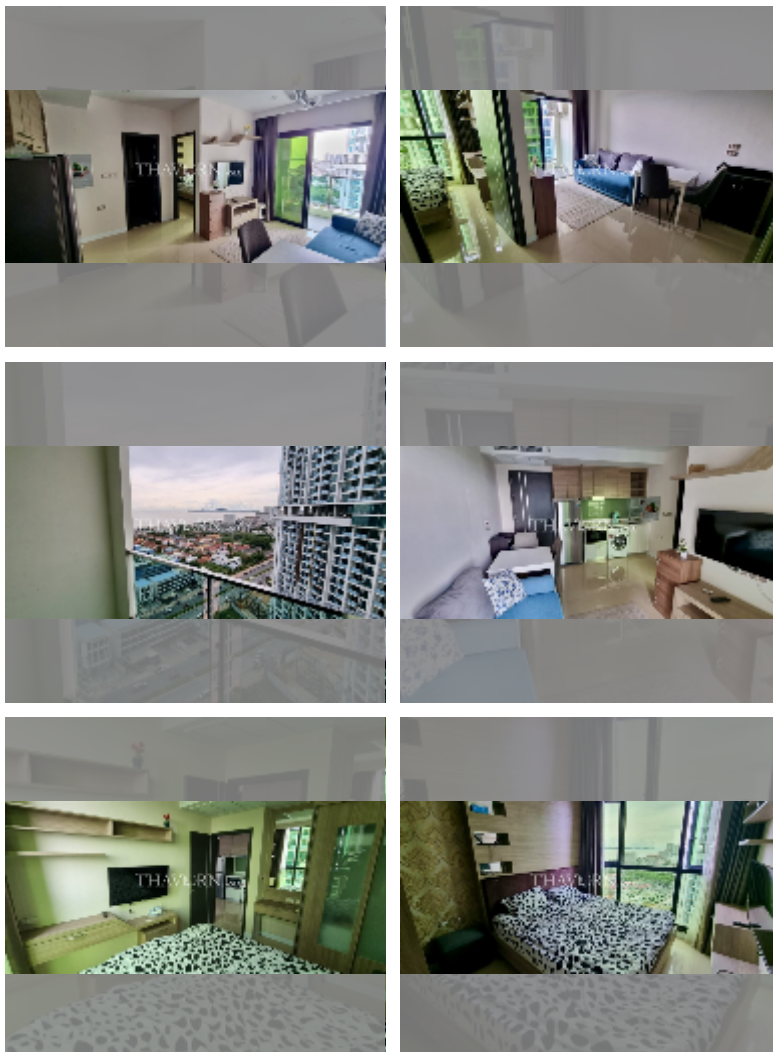

Condo for sale 1 bedroom 35 m² in Dusit Grand Condo View, Pattaya

฿ 3,460,000

UNIT PARAMETERS:

UID	FS-220542
quota	foreign quota
type	1 bedroom
size	35m ²
floor	20
view	sea view

PROJECT PARAMETERS:

district	Jomtien
buildings	1
floors	36
built in	2016
maintenance	฿ 16,800/year

FACILITIES:

General information: highrise, meters to beach: 300, underground parking, open parking.

Swimming pool: swimming pool, kids pool, waterfall, jacuzzi.

Health zone: gym.

Other: reception, CCTV, security, minimart, laundry.