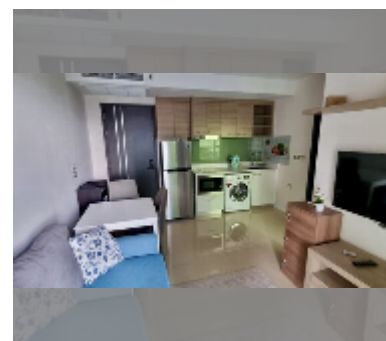

Condo for sale 1 bedroom 35 m² in Dusit Grand Condo View, Pattaya

฿ 3,460,000

UNIT PARAMETERS:

UID	FS-220542
quota	foreign quota
type	1 bedroom
size	35m ²
floor	20
view	sea view

PROJECT PARAMETERS:

district	Jomtien
buildings	1
floors	36
built in	2016
maintenance	฿ 16,800/year

FACILITIES:

General information: highrise, meters to beach: 300, underground parking, open parking.

Swimming pool: swimming pool, kids pool, waterfall, jacuzzi.

Health zone: gym.

Other: reception, CCTV, security, minimart, laundry.