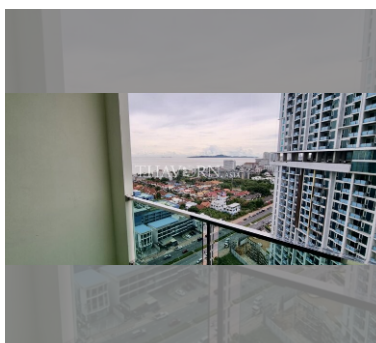

Condo for sale 1 bedroom 35 m<sup>2</sup> in Dusit Grand Condo View, Pattaya

### FACILITIES:

**General information:** highrise, meters to beach: 300, underground parking, open parking.

**Swimming pool:** swimming pool, kids pool, waterfall, jacuzzi.

**Health zone:** gym.

**Other:** reception, CCTV, security, minimart, laundry.