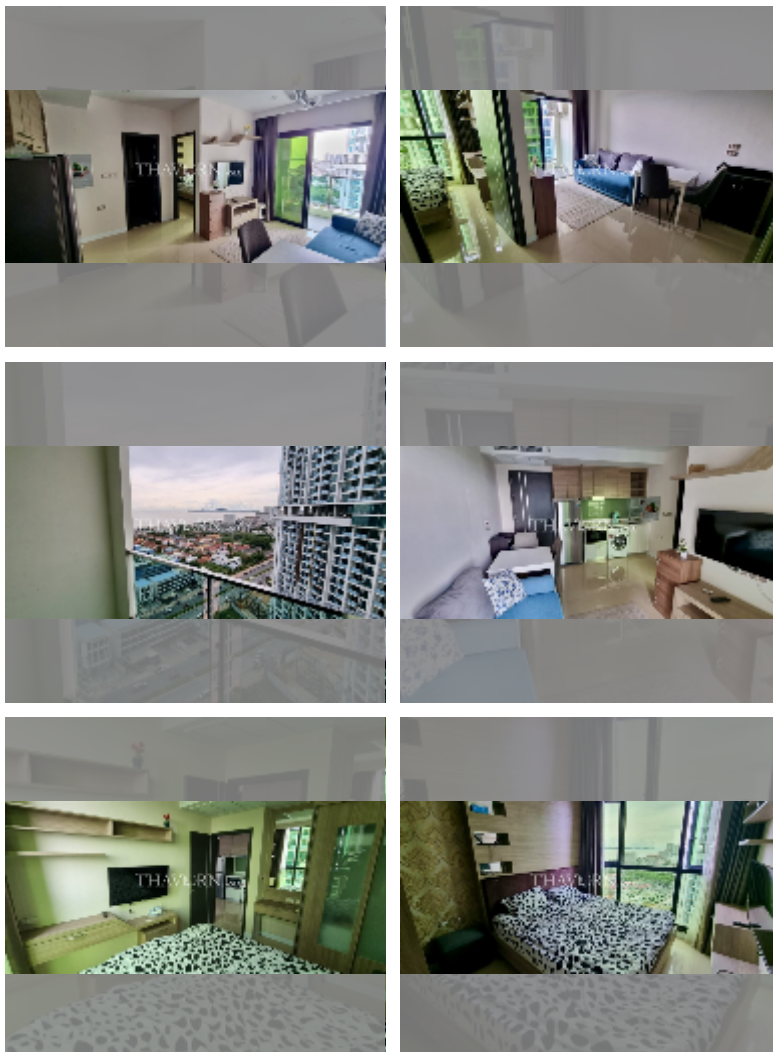

## Condo for sale 1 bedroom 35 m<sup>2</sup> in Dusit Grand Condo View, Pattaya

**฿ 3,460,000**

### UNIT PARAMETERS:

UID	FS-220542
quota	foreign quota
type	1 bedroom
size	35m <sup>2</sup>
floor	20
view	sea view

### FACILITIES:

**General information:** highrise, meters to beach: 300, underground parking, open parking.

**Swimming pool:** swimming pool, kids pool, waterfall, jacuzzi.

**Health zone:** gym.

**Other:** reception, CCTV, security, minimart, laundry.