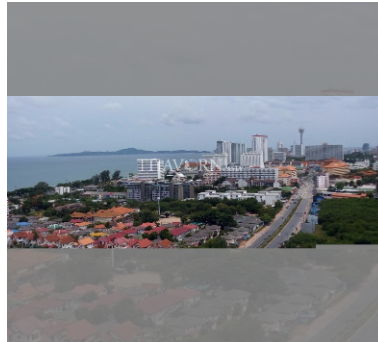

Condo for sale 1 bedroom 35 m² in Dusit Grand Condo View, Pattaya

฿ 3,460,000

UNIT PARAMETERS:

UID	FS-220542
quota	foreign quota
type	1 bedroom
size	35m²
floor	20
view	sea view
transfer fee payer	50/50

PROJECT PARAMETERS:

district	Jomtien
buildings	1
floors	36
built in	2014
maintenance	฿ 16,800/year

FACILITIES:

General information: highrise, meters to beach: 300, underground parking, open parking.

Swimming pool: swimming pool, kids pool, waterfall, jacuzzi.

Health zone: gym.

Other: reception, CCTV, security, minimart, laundry.