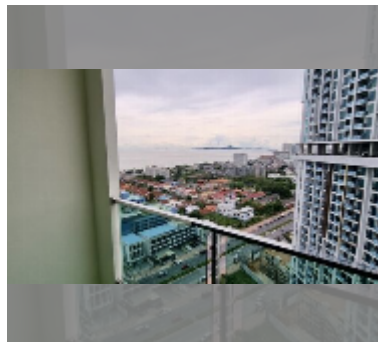

Condo for sale 1 bedroom 35 m² in Dusit Grand Condo View, Pattaya

฿ 3,460,000

UNIT PARAMETERS:

UID	FS-220542
quota	foreign quota
type	1 bedroom
size	35m²
floor	20
view	sea view

PROJECT PARAMETERS:

district	Jomtien
buildings	1
floors	36
built in	2016
maintenance	฿ 16,800/year

FACILITIES:

General information: highrise, meters to beach: 300, underground parking, open parking.

Swimming pool: swimming pool, kids pool, waterfall, jacuzzi.

Health zone: gym.

Other: reception, CCTV, security, minimart, laundry.