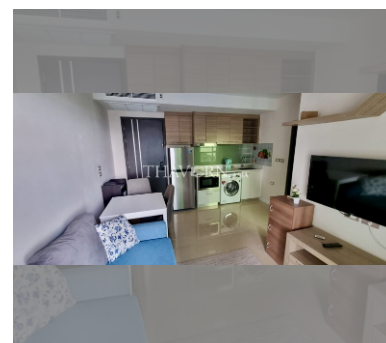

Condo for sale 1 bedroom 35 m² in Dusit Grand Condo View, Pattaya

฿ 3,460,000

UNIT PARAMETERS:

UID	FS-220542
quota	foreign quota
type	1 bedroom
size	35m²
floor	20
view	sea view
quality	not chosen
transfer fee payer	50/50

PROJECT PARAMETERS:

district	Jomtien
buildings	1
floors	36
built in	2014
maintenance	฿ 16,800/year

FACILITIES:

General information: highrise, meters to beach: 300, underground parking, open parking.

Swimming pool: swimming pool, kids pool, waterfall, jacuzzi.

Health zone: gym.

Other: reception, CCTV, security, minimart, laundry.