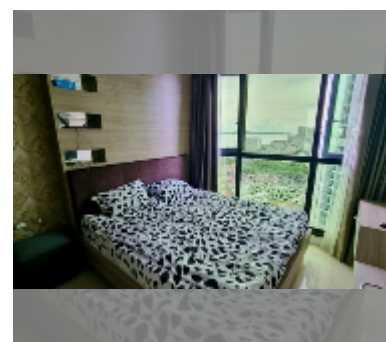

Condo for sale 1 bedroom 35 m² in Dusit Grand Condo View, Pattaya

฿ 3,460,000

UNIT PARAMETERS:

UID	FS-220542
quota	foreign quota
type	1 bedroom
size	35m ²
floor	20
view	sea view

PROJECT PARAMETERS:

district	Jomtien
buildings	1
floors	36
built in	2016
maintenance	฿ 16,800/year

FACILITIES:

General information: highrise, meters to beach: 300, underground parking, open parking.

Swimming pool: swimming pool, kids pool, waterfall, jacuzzi.

Health zone: gym.

Other: reception, CCTV, security, minimart, laundry.