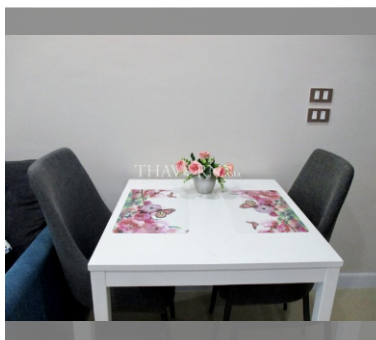

Condo for sale 1 bedroom 35 m² in Dusit Grand Condo View, Pattaya

฿ 3,460,000

UNIT PARAMETERS:

UID	FS-220542
quota	foreign quota
type	1 bedroom
size	35m²
floor	20
view	sea view
transfer cost	
transfer fee payer	50/50
additional cost	

PROJECT PARAMETERS:

district	Jomtien
buildings	1
floors	36
built in	2014
maintenance	฿ 16,800/year

FACILITIES:

General information: highrise, meters to beach: 300, underground parking, open parking.

Swimming pool: swimming pool, kids pool, waterfall, jacuzzi.

Health zone: gym.

Other: reception, CCTV, security, minimart, laundry.