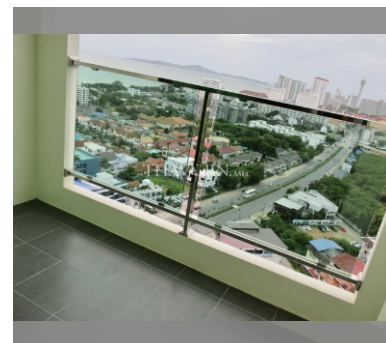

Condo for sale 1 bedroom 35 m² in Dusit Grand Condo View, Pattaya

฿ 3,460,000

UNIT PARAMETERS:

UID	FS-220542
quota	foreign quota
type	1 bedroom
size	35m²
floor	20
view	sea view
transfer cost	
transfer fee payer	50/50
additional cost	

PROJECT PARAMETERS:

district	Jomtien
buildings	1
floors	36
built in	2014
maintenance	฿ 16,800/year

FACILITIES:

General information: highrise, meters to beach: 300, underground parking, open parking.

Swimming pool: swimming pool, kids pool, waterfall, jacuzzi.

Health zone: gym.

Other: reception, CCTV, security, minimart, laundry.