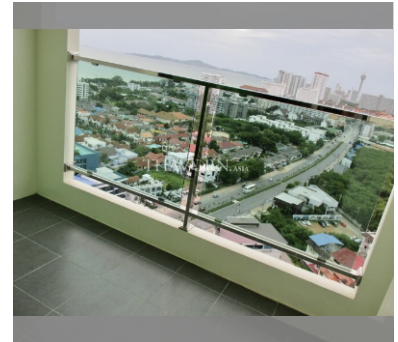

Condo for sale 1 bedroom 35 m<sup>2</sup> in Dusit Grand Condo View, Pattaya

**FACILITIES:**

**General information:** highrise, meters to beach: 300, underground parking, open parking.

**Swimming pool:** swimming pool, kids pool, waterfall, jacuzzi.

**Health zone:** gym.

**Other:** reception, CCTV, security, minimart, laundry.