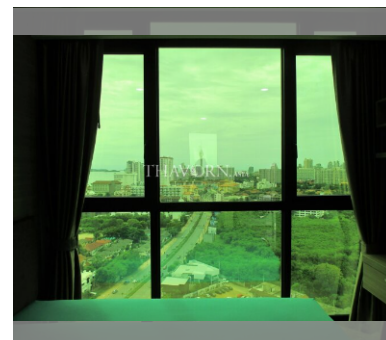

Condo for sale 1 bedroom 35 m² in Dusit Grand Condo View, Pattaya

฿ 3,460,000

UNIT PARAMETERS:

UID	FS-220542
quota	foreign quota
type	1 bedroom
size	35m²
floor	20
view	sea view
transfer cost	
transfer fee payer	50/50
additional cost	

PROJECT PARAMETERS:

district	Jomtien
buildings	1
floors	36
built in	2014
maintenance	฿ 16,800/year

FACILITIES:

General information: highrise, meters to beach: 300, underground parking, open parking.

Swimming pool: swimming pool, kids pool, waterfall, jacuzzi.

Health zone: gym.

Other: reception, CCTV, security, minimart, laundry.