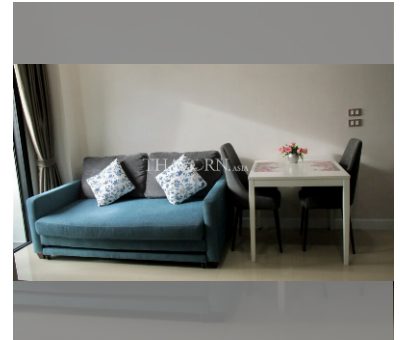

Condo for sale 1 bedroom 35 m² in Dusit Grand Condo View, Pattaya

฿ 3,460,000

UNIT PARAMETERS:

UID	FS-220542
quota	foreign quota
type	1 bedroom
size	35m²
floor	20
view	sea view
transfer fee payer	50/50

PROJECT PARAMETERS:

district	Jomtien
buildings	1
floors	36
built in	2014
maintenance	฿ 16,800/year

FACILITIES:

General information: highrise, meters to beach: 300, underground parking, open parking.

Swimming pool: swimming pool, kids pool, waterfall, jacuzzi.

Health zone: gym.

Other: reception, CCTV, security, minimart, laundry.