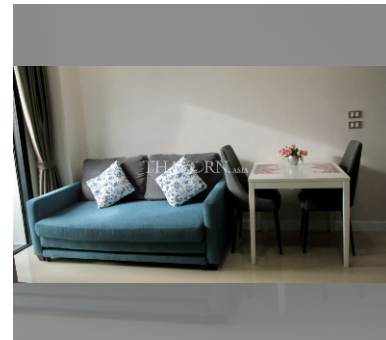

Condo for sale 1 bedroom 35 m² in Dusit Grand Condo View, Pattaya

฿ 3,460,000

UNIT PARAMETERS:

UID	FS-220542
quota	foreign quota
type	1 bedroom
size	35m²
floor	20
view	sea view
transfer cost	
transfer fee payer	50/50
additional cost	

PROJECT PARAMETERS:

district	Jomtien
buildings	1
floors	36
built in	2014
maintenance	฿ 16,800/year

FACILITIES:

General information: highrise, meters to beach: 300, underground parking, open parking.

Swimming pool: swimming pool, kids pool, waterfall, jacuzzi.

Health zone: gym.

Other: reception, CCTV, security, minimart, laundry.