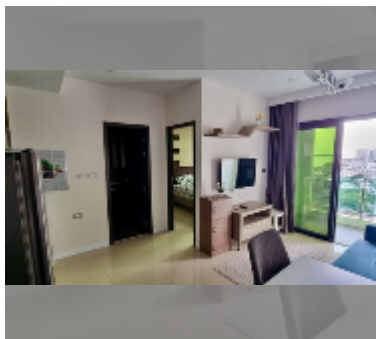

Condo for sale 1 bedroom 35 m² in Dusit Grand Condo View, Pattaya

฿ 3,460,000

UNIT PARAMETERS:

UID	FS-220542
quota	foreign quota
type	1 bedroom
size	35m ²
floor	20
view	sea view

PROJECT PARAMETERS:

district	Jomtien
buildings	1
floors	36
built in	2016
maintenance	฿ 16,800/year

FACILITIES:

General information: highrise, meters to beach: 300, underground parking, open parking.

Swimming pool: swimming pool, kids pool, waterfall, jacuzzi.

Health zone: gym.

Other: reception, CCTV, security, minimart, laundry.