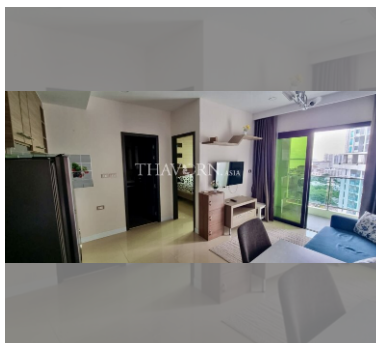

Condo for sale 1 bedroom 35 m² in Dusit Grand Condo View, Pattaya

฿ 3,460,000

UNIT PARAMETERS:

UID	FS-220542
quota	foreign quota
type	1 bedroom
size	35m²
floor	20
view	sea view
quality	not chosen
transfer fee payer	50/50

PROJECT PARAMETERS:

district	Jomtien
buildings	1
floors	36
built in	2014
maintenance	฿ 16,800/year

FACILITIES:

General information: highrise, meters to beach: 300, underground parking, open parking.

Swimming pool: swimming pool, kids pool, waterfall, jacuzzi.

Health zone: gym.

Other: reception, CCTV, security, minimart, laundry.