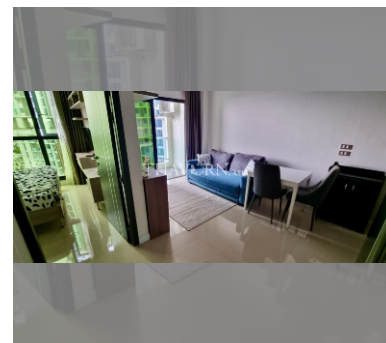

Condo for sale 1 bedroom 35 m<sup>2</sup> in Dusit Grand Condo View, Pattaya

### UNIT PARAMETERS:

UID	FS-220542
quota	foreign quota
type	1 bedroom
size	35m <sup>2</sup>
floor	20
view	sea view
quality	not chosen
transfer fee payer	50/50

### FACILITIES:

**General information:** highrise, meters to beach: 300, underground parking, open parking.

**Swimming pool:** swimming pool, kids pool, waterfall, jacuzzi.

**Health zone:** gym.

**Other:** reception, CCTV, security, minimart, laundry.