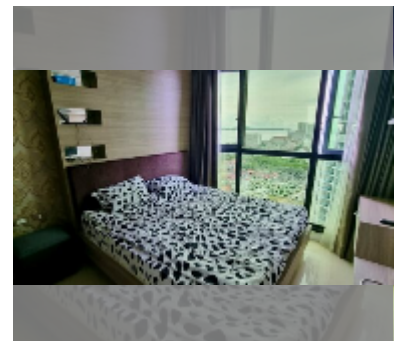

Condo for sale 1 bedroom 35 m² in Dusit Grand Condo View, Pattaya

฿ 3,460,000

UNIT PARAMETERS:

UID	FS-220542
quota	foreign quota
type	1 bedroom
size	35m²
floor	20
view	sea view

PROJECT PARAMETERS:

district	Jomtien
buildings	1
floors	36
built in	2016
maintenance	฿ 16,800/year

FACILITIES:

General information: highrise, meters to beach: 300, underground parking, open parking.

Swimming pool: swimming pool, kids pool, waterfall, jacuzzi.

Health zone: gym.

Other: reception, CCTV, security, minimart, laundry.