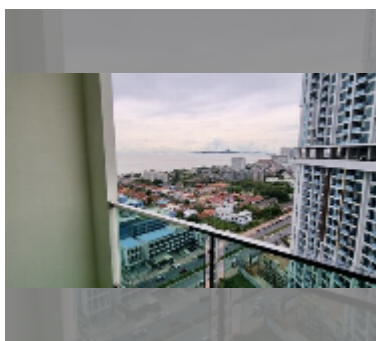

Condo for sale 1 bedroom 35 m² in Dusit Grand Condo View, Pattaya

฿ 3,460,000

UNIT PARAMETERS:

UID	FS-220542
quota	foreign quota
type	1 bedroom
size	35m ²
floor	20
view	sea view

PROJECT PARAMETERS:

district	Jomtien
buildings	1
floors	36
built in	2016
maintenance	฿ 16,800/year

FACILITIES:

General information: highrise, meters to beach: 300, underground parking, open parking.

Swimming pool: swimming pool, kids pool, waterfall, jacuzzi.

Health zone: gym.

Other: reception, CCTV, security, minimart, laundry.