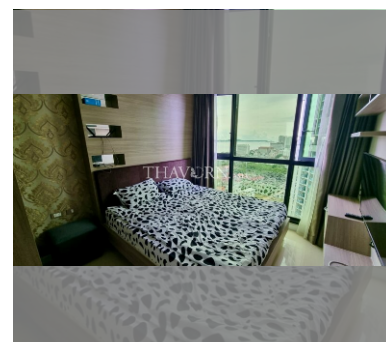

Condo for sale 1 bedroom 35 m² in Dusit Grand Condo View, Pattaya

฿ 3,460,000

UNIT PARAMETERS:

UID	FS-220542
quota	foreign quota
type	1 bedroom
size	35m²
floor	20
view	sea view
quality	not chosen
transfer fee payer	50/50

PROJECT PARAMETERS:

district	Jomtien
buildings	1
floors	36
built in	2014
maintenance	฿ 16,800/year

FACILITIES:

General information: highrise, meters to beach: 300, underground parking, open parking.

Swimming pool: swimming pool, kids pool, waterfall, jacuzzi.

Health zone: gym.

Other: reception, CCTV, security, minimart, laundry.