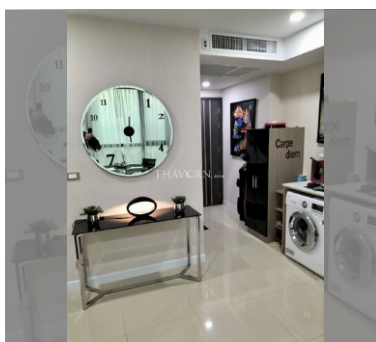

Condo for sale 1 bedroom 45 m² in Dusit Grand Condo View, Pattaya

฿ 4,090,000

UNIT PARAMETERS:

UID	FS-220541
quota	foreign quota
type	1 bedroom
size	45m ²
floor	18
view	sea view
transfer cost	
transfer fee payer	50/50
additional cost	

PROJECT PARAMETERS:

district	Jomtien
buildings	1
floors	36
built in	2014
maintenance	฿ 21,600/year

FACILITIES:

General information: highrise, meters to beach: 300, underground parking, open parking.

Swimming pool: swimming pool, kids pool, waterfall, jacuzzi.

Health zone: gym.

Other: reception, CCTV, security, minimart, laundry.

details