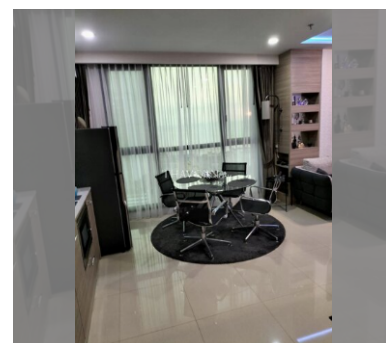

Condo for sale 1 bedroom 45 m² in Dusit Grand Condo View, Pattaya

฿ 4,090,000

UNIT PARAMETERS:

UID	FS-220541
quota	foreign quota
type	1 bedroom
size	45m²
floor	18
view	sea view
transfer cost	
transfer fee payer	50/50
additional cost	

PROJECT PARAMETERS:

district	Jomtien
buildings	1
floors	36
built in	2014
maintenance	฿ 21,600/year

FACILITIES:

General information: highrise, meters to beach: 300, underground parking, open parking.

Swimming pool: swimming pool, kids pool, waterfall, jacuzzi.

Health zone: gym.

Other: reception, CCTV, security, minimart, laundry.