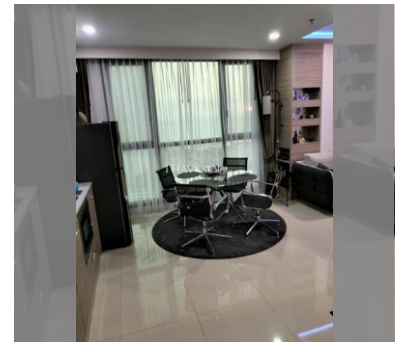

Condo for sale 1 bedroom 45 m² in Dusit Grand Condo View, Pattaya

฿ 4,090,000

UNIT PARAMETERS:

UID	FS-220541
quota	foreign quota
type	1 bedroom
size	45m ²
floor	18
view	sea view
transfer fee payer	50/50

PROJECT PARAMETERS:

district	Jomtien
buildings	1
floors	36
built in	2014
maintenance	฿ 21,600/year

FACILITIES:

General information: highrise, meters to beach: 300, underground parking, open parking.

Swimming pool: swimming pool, kids pool, waterfall, jacuzzi.

Health zone: gym.

Other: reception, CCTV, security, minimart, laundry.

details