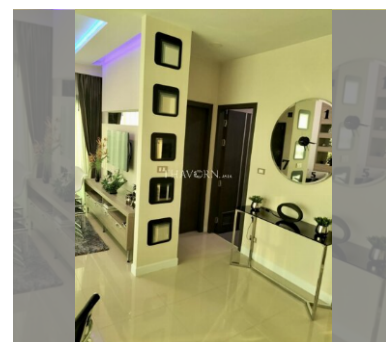

Condo for sale 1 bedroom 45 m² in Dusit Grand Condo View, Pattaya

฿ 4,090,000

UNIT PARAMETERS:

UID	FS-220541
quota	foreign quota
type	1 bedroom
size	45m²
floor	18
view	sea view
transfer cost	
transfer fee payer	50/50
additional cost	

PROJECT PARAMETERS:

district	Jomtien
buildings	1
floors	36
built in	2014
maintenance	฿ 21,600/year

FACILITIES:

General information: highrise, meters to beach: 300, underground parking, open parking.

Swimming pool: swimming pool, kids pool, waterfall, jacuzzi.

Health zone: gym.

Other: reception, CCTV, security, minimart, laundry.