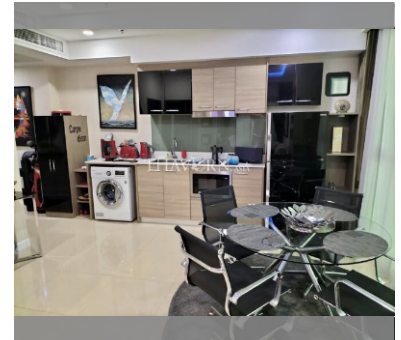

Condo for sale 1 bedroom 45 m² in Dusit Grand Condo View, Pattaya

฿ 4,090,000

UNIT PARAMETERS:

UID	FS-220541
quota	foreign quota
type	1 bedroom
size	45m²
floor	18
view	sea view
transfer fee payer	50/50

PROJECT PARAMETERS:

district	Jomtien
buildings	1
floors	36
built in	2014
maintenance	฿ 21,600/year

FACILITIES:

General information: highrise, meters to beach: 300, underground parking, open parking.

Swimming pool: swimming pool, kids pool, waterfall, jacuzzi.

Health zone: gym.

Other: reception, CCTV, security, minimart, laundry.