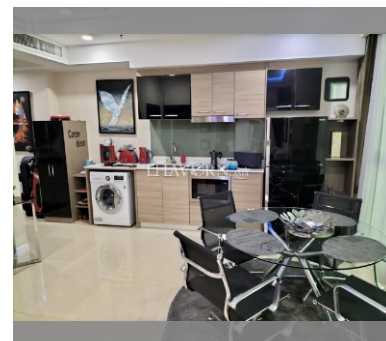

Condo for sale 1 bedroom 45 m² in Dusit Grand Condo View, Pattaya

฿ 4,090,000

UNIT PARAMETERS:

UID	FS-220541
quota	foreign quota
type	1 bedroom
size	45m ²
floor	18
view	sea view
transfer cost	
transfer fee payer	50/50
additional cost	

PROJECT PARAMETERS:

district	Jomtien
buildings	1
floors	36
built in	2014
maintenance	฿ 21,600/year

FACILITIES:

General information: highrise, meters to beach: 300, underground parking, open parking.

Swimming pool: swimming pool, kids pool, waterfall, jacuzzi.

Health zone: gym.

Other: reception, CCTV, security, minimart, laundry.

details