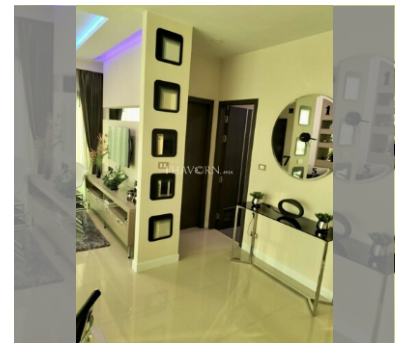

Condo for sale 1 bedroom 45 m² in Dusit Grand Condo View, Pattaya

฿ 4,090,000

UNIT PARAMETERS:

UID	FS-220541
quota	foreign quota
type	1 bedroom
size	45m²
floor	18
view	sea view
transfer fee payer	50/50

PROJECT PARAMETERS:

district	Jomtien
buildings	1
floors	36
built in	2014
maintenance	฿ 21,600/year

FACILITIES:

General information: highrise, meters to beach: 300, underground parking, open parking.

Swimming pool: swimming pool, kids pool, waterfall, jacuzzi.

Health zone: gym.

Other: reception, CCTV, security, minimart, laundry.