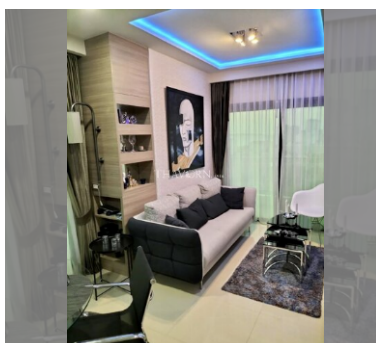

Condo for sale 1 bedroom 45 m² in Dusit Grand Condo View, Pattaya

฿ 4,090,000

UNIT PARAMETERS:

UID	FS-220541
quota	foreign quota
type	1 bedroom
size	45m²
floor	18
view	sea view
transfer cost	
transfer fee payer	50/50
additional cost	

PROJECT PARAMETERS:

district	Jomtien
buildings	1
floors	36
built in	2014
maintenance	฿ 21,600/year

FACILITIES:

General information: highrise, meters to beach: 300, underground parking, open parking.

Swimming pool: swimming pool, kids pool, waterfall, jacuzzi.

Health zone: gym.

Other: reception, CCTV, security, minimart, laundry.